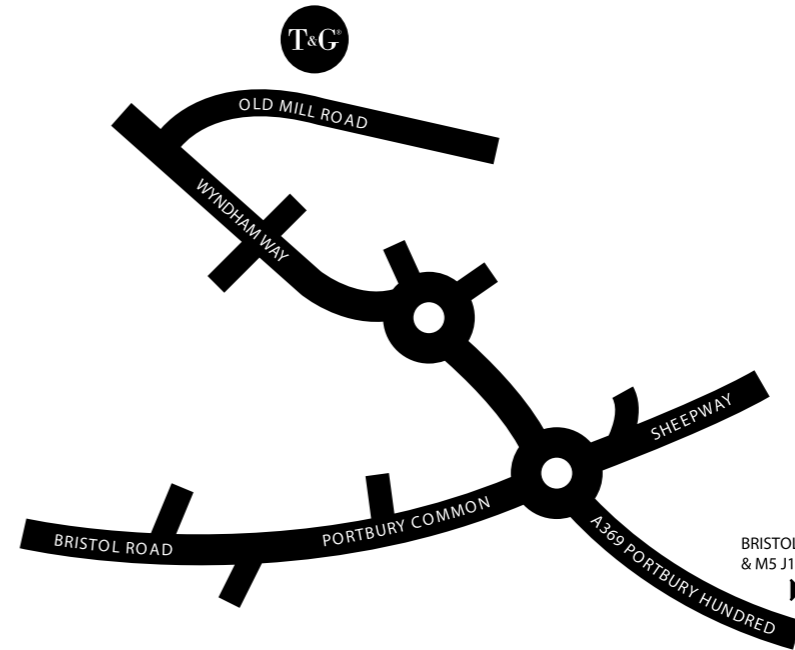

**HOW TO FIND US**

- Leave M5 motorway at J19 (Gordano Services)
- Follow signs for Portishead (A369) for approximately 1.5 miles
- Straight on at the first roundabout
- Left (Portishead A369) at second roundabout
- Move into middle lane at the first set of traffic lights and then immediately right after the traffic lights
- This is Old Mill Road and T&G are a couple of hundred metres down on the left hand side