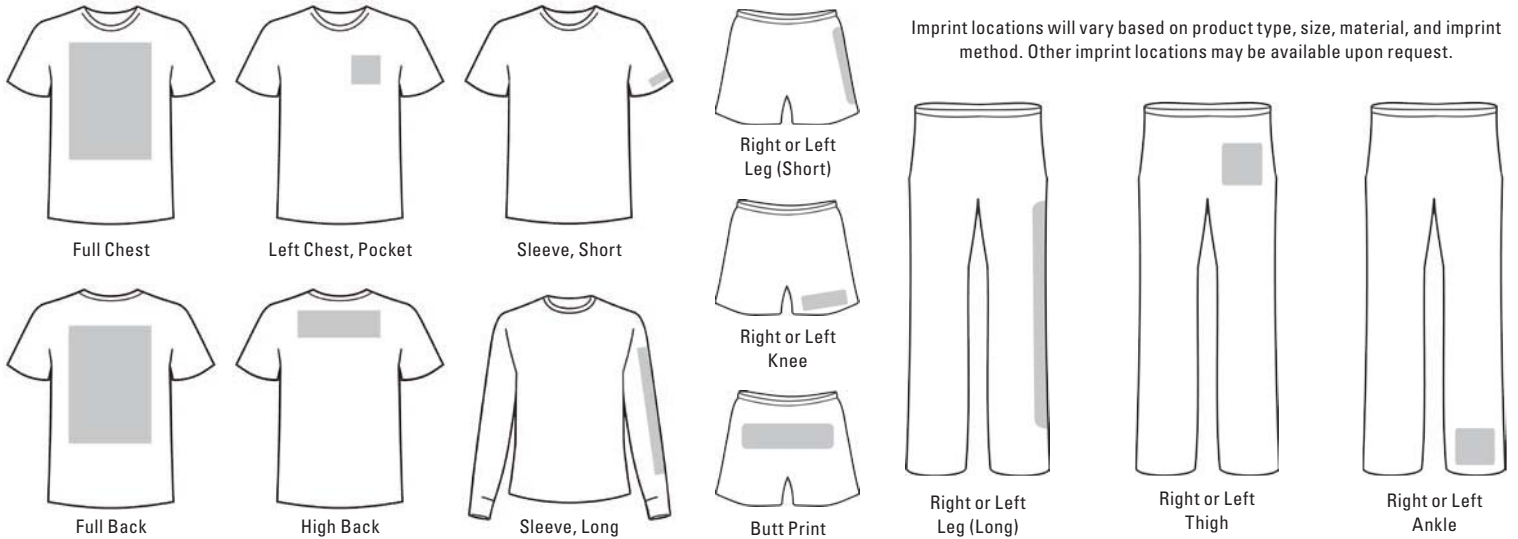

Apparel Imprint Locations