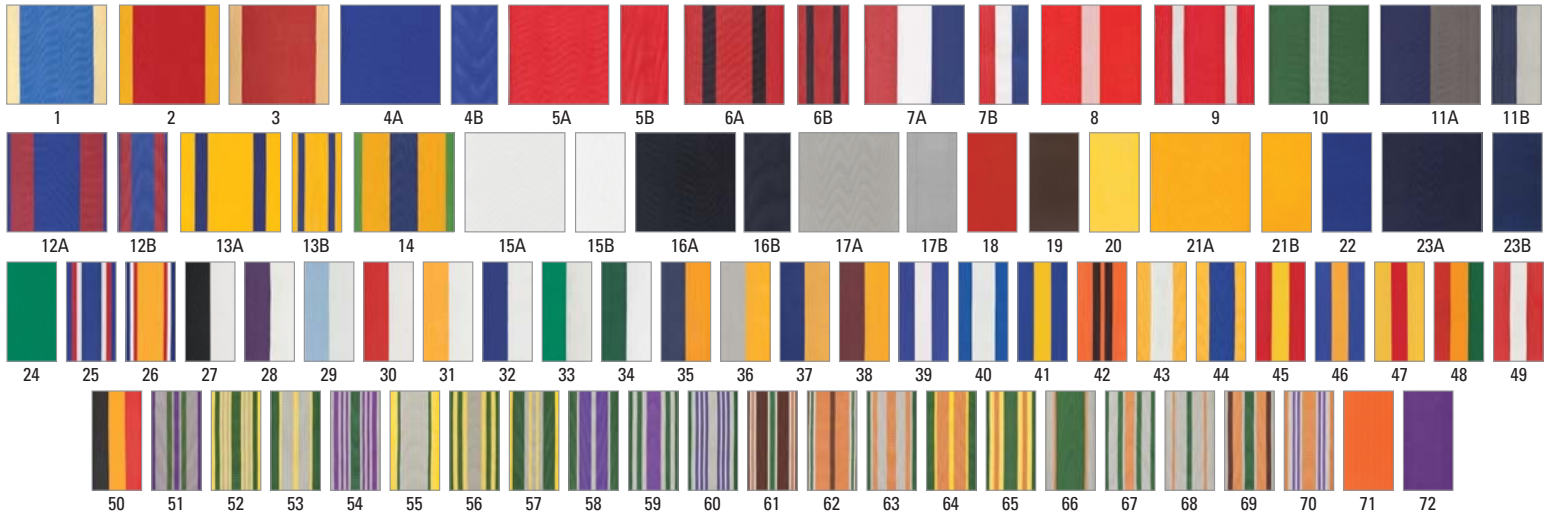

Pick your streamer colors. The square-shaped samples are available in 2 3/4" width x 3' length. The rectangular samples are available in 1 3/8" width x 2' length. Specify the number below your streamer choice and the text that is to appear on it. We recommend white, yellow-gold, or black thread for embroidery.