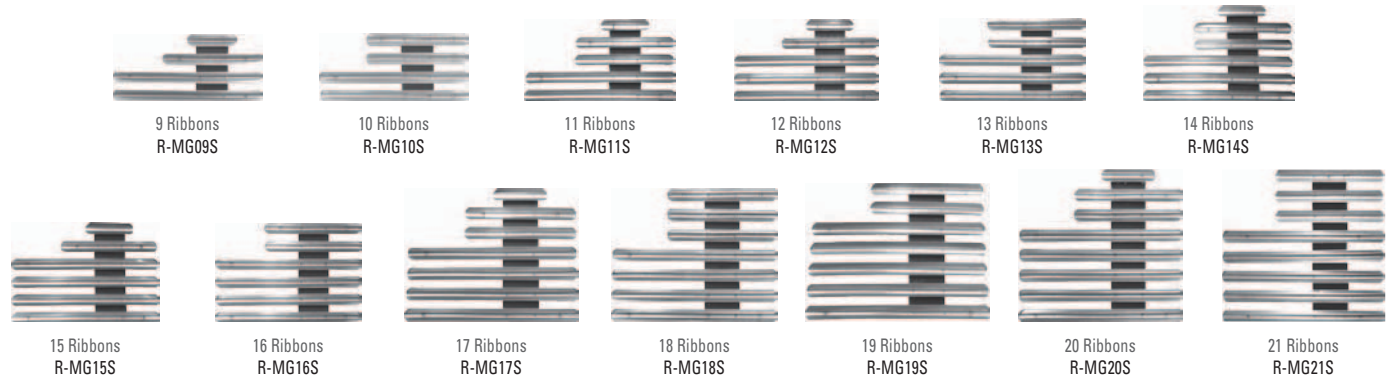

1/8" Gap Ribbon Mounts, Staggered Right