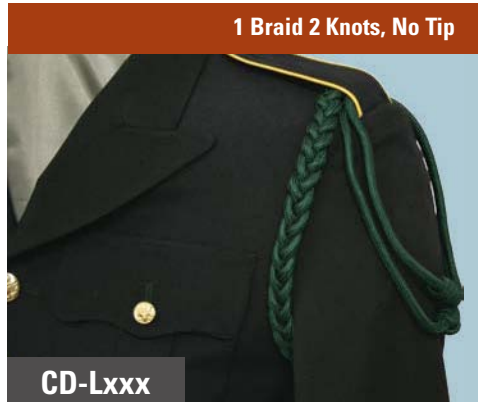

CD-L112

*Not available in all colors.