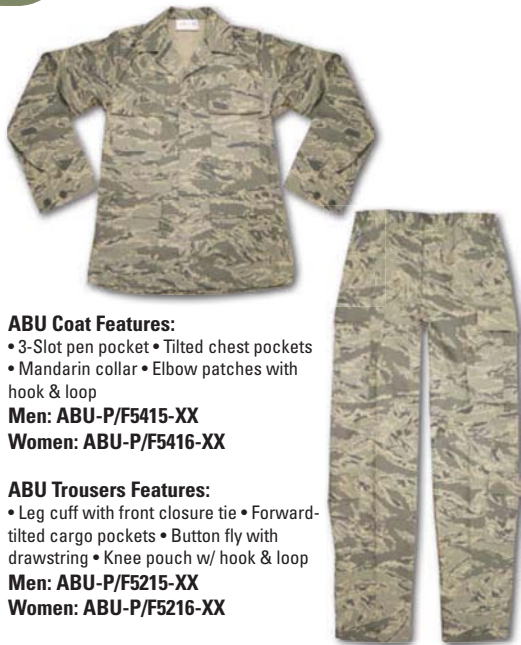

ABU Coat Features:
• 3-Slot pen pocket • Tilted chest pockets
• Mandarin collar • Elbow patches with hook & loop
Men: ABU-P/F5415-XX
Women: ABU-P/F5416-XX

ABU Trousers Features:
• Leg cuff with front closure tie • Forward-tilted cargo pockets • Button fly with drawstring • Knee pouch w/ hook & loop
Men: ABU-P/F5215-XX
Women: ABU-P/F5216-XX

ABU Uniform Size Chart – See Item #

Men's Sizes			Women's Sizes		
Item	Coat	Trouser	Item	Coat	Trouser
01	32 - X-Short	28 - X-Short	01	2 - Short	2 - Short
02	32 - Short	28 - Short	02	2 - Regular	2 - Regular
03	32 - Regular	28 - Regular	03	4 - X-Short	4 - X-Short
04	32 - Long	28 - Long	04	4 - Short	4 - Short
05	34 - X-Short	28 - X-Long	05	4 - Regular	4 - Regular
06	34 - Short	30 - X-Short	06	6 - X-Short	6 - X-Short
07	34 - Regular	30 - Short	07	6 - Short	6 - Short
08	34 - Long	30 - Regular	08	6 - Regular	6 - Regular
09	34 - X-Long	30 - Long	09	6 - Long	6 - Long
10	36 - X-Short	30 - X-Long	10	8 - X-Short	8 - X-Short
11	36 - Short	32 - X-Short	11	8 - Short	8 - Short
12	36 - Regular	32 - Short	12	8 - Regular	8 - Regular
13	36 - Long	32 - Regular	13	8 - Long	8 - Long
14	36 - X-Long	32 - Long	14	10 - X-Short	10 - X-Short
15	38 - X-Short	32 - X-Long	15	10 - Short	10 - Short
16	38 - Short	34 - X-Short	16	10 - Regular	10 - Regular
17	38 - Regular	34 - Short	17	10 - Long	10 - Long
18	38 - Long	34 - Regular	18	12 - X-Short	12 - X-Short
19	38 - X-Long	34 - Long	19	12 - Short	12 - Short
20	40 - X-Short	34 - X-Long	20	12 - Regular	12 - Regular
21	40 - Short	36 - X-Short	21	12 - Long	12 - Long
22	40 - Regular	36 - Short	22	14 - X-Short	14 - X-Short
23	40 - Long	36 - Regular	23	14 - Short	14 - Short
24	40 - X-Long	36 - Long	24	14 - Regular	14 - Regular
25	42 - X-Short	36 - X-Long	25	14 - Long	14 - Long
26	42 - Short	38 - X-Short	26	16 - X-Short	16 - X-Short
27	42 - Regular	38 - Short	27	16 - Short	16 - Short
28	42 - Long	38 - Regular	28	16 - Regular	16 - Regular
29	42 - X-Long	38 - Long	29	16 - Long	16 - Long
30	44 - Short	38 - X-Long	30	18 - Short	18 - Short
31	44 - Regular	40 - X-Short	31	18 - Regular	18 - Regular
32	44 - Long	40 - Short	32	18 - Long	18 - Long
33	44 - X-Long	40 - Regular	33	20 - Regular	20 - Regular
34	46 - Short	40 - Long	34	20 - Long	20 - Long
35	46 - Regular	40 - X-Long			
36	46 - Long	42 - Short			
37	46 - X-Long	42 - Regular			
38	48 - Short	42 - Long			
39	48 - Regular	44 - Short			
40	48 - Long	44 - Regular			
41	50 - Short	44 - Long			
42	50 - Regular	46 - Regular			
43	50 - Long	46 - Long			

Add the size code in the left column to the Item Number to order your ABU Uniform

ABU Patrol Cap
50/50 nylon/cotton quarpel-treated twill fabric
Item: ABU CAP##

Use the chart to order your specific cap size.

Cap Sizes

Item #	Size
04	6⁷/₈"
05	7"
06	7¹/₈"
07	7¹/₄"
08	7³/₈"
09	7¹/₂"
10	7⁵/₈"
11	7³/₄"