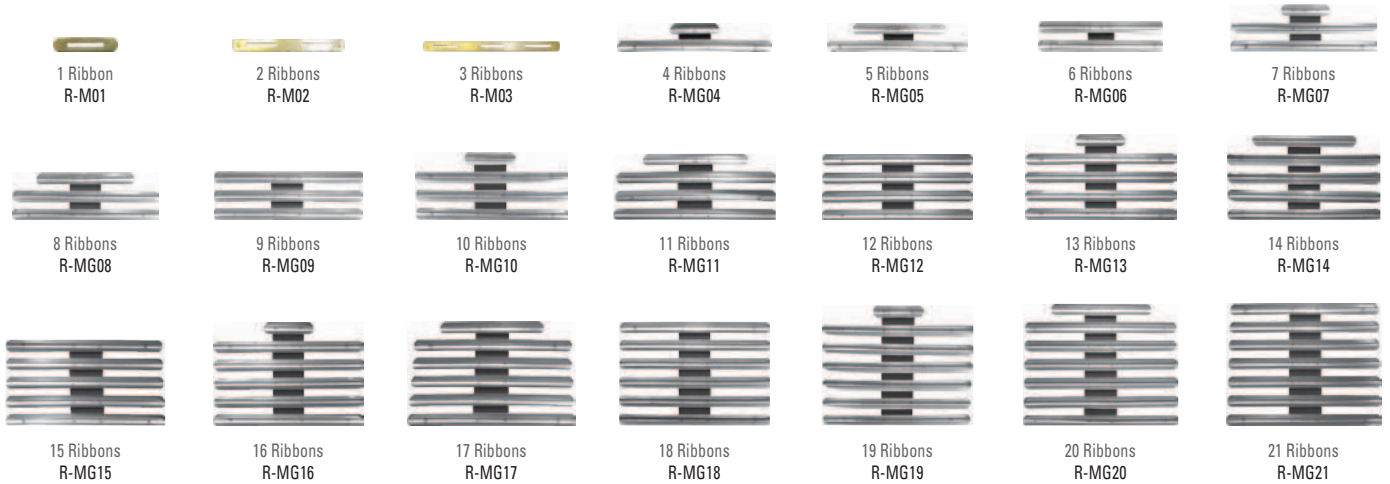

1/8" Gap Ribbon Mounts