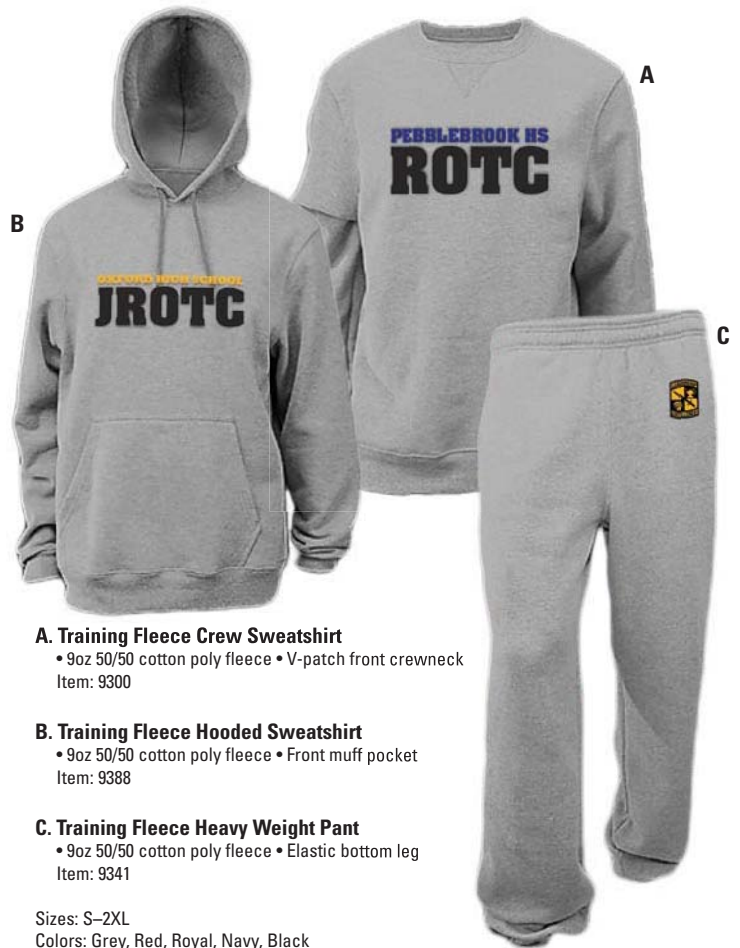

Custom Sweats: Crew Neck, Hoodie, Pants

A. Training Fleece Crew Sweatshirt

- 9oz 50/50 cotton poly fleece • V-patch front crewneck
  Item: 9300

B. Training Fleece Hooded Sweatshirt

- 9oz 50/50 cotton poly fleece • Front muff pocket
  Item: 9388

C. Training Fleece Heavy Weight Pant

- 9oz 50/50 cotton poly fleece • Elastic bottom leg
  Item: 9341

Sizes: S-2XL
Colors: Grey, Red, Royal, Navy, Black