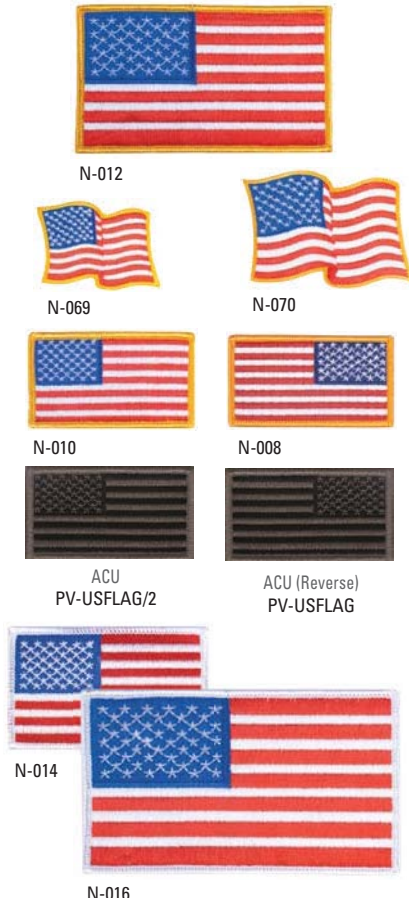

FC-401xx Flag Cover w/o Embroidery
 FC-401Exx Flag Cover w/ Embroidery

xx = color - see below

*Available in 48" or 63"

Description	Item #
9' Dark Oak, Gld Joint Commercial Size	FP-404
8' Dark Oak, Gld Joint Commercial Size	FP-403
7' Dark Oak, Gld Joint Commercial Size	FP-402

American Flags Patches

Item #	Description	Size
N-010	Gold Border	2" x 3 1/4"
N-008	Gold Border, Reverse	2" x 3 1/4"
N-014	White Border	2" x 3"
N-069	Waving Flag	2" x 2 1/2"
N-012	Gold Border	3" x 5"
N-016	White Border	3" x 5"
N-070	Waving Flag, Large	