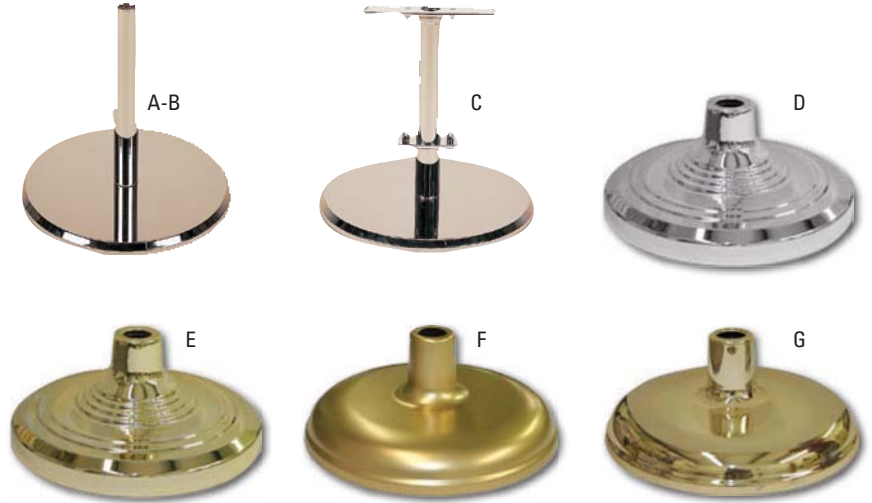

Wisconsin # WI

Wyoming # WY

American Samoa # TER1

Guam # TER3

Micronesia # TER4

Puerto Rico # TER5

U.S. Virgin Islands # TER6

Description	Item #	Description	Item #
A Nickel Flag Stand For Gov Spec Poles (31 lbs)	F-202/1	E Liberty Bright Gold Finish For Rounded Btm Poles	F-201A
B Nickel Flag Stand w/Adapter For 3 Poles; Gov Spec Poles (36 lbs)	F-202/3	F Commodore Flag Stand Antique Gold Finish For Rounded Btm Poles	F-201D
C Adapter for 3 Poles (5 lbs)	F-202/2	G Admiral Flag Stand Bright Gold Finish For Rounded Btm Poles	F-201E
D Liberty Bright Chrome Finish For Rounded Btm Poles	F-201B		