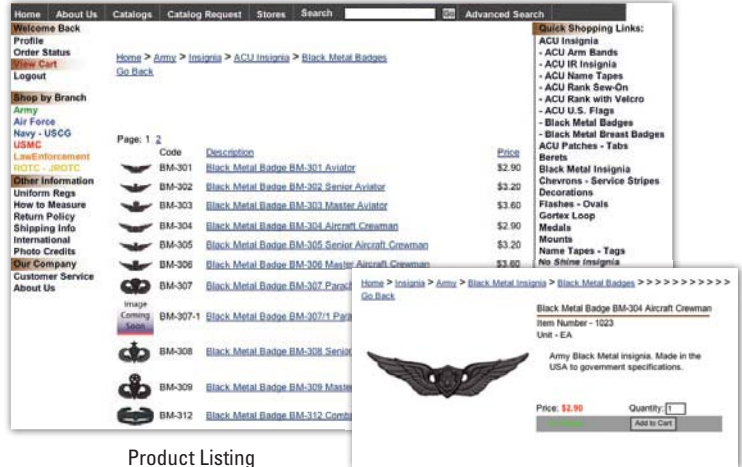

Product Listing

Product Information

Step 2: Product Listing and Selection

Choose your Branch and then choose the product you are shopping for. You can also use our Search feature at the top of the page. A product listing will be shown with our Item Number, Product Description and Price. Click on the product you would like to view details on. Select quantity and click "Add to Cart" to purchase the item.