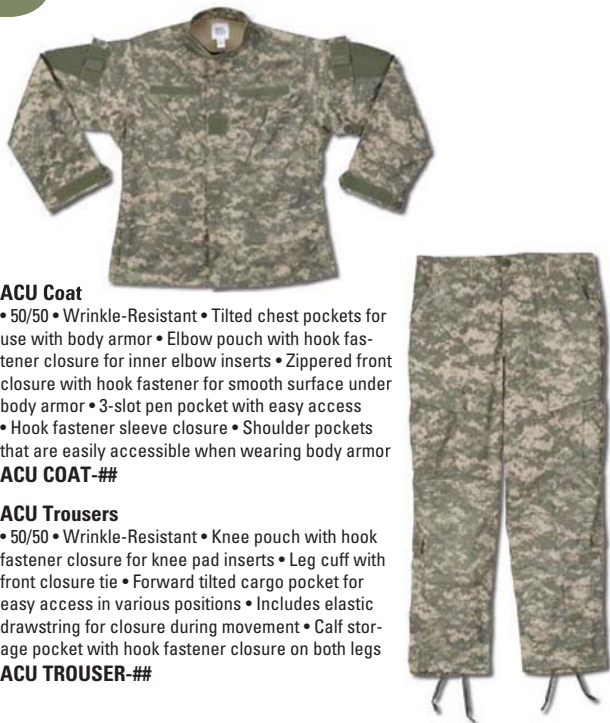

Photo Courtesy of U.S. Army

2 | ACU Uniform & Insignia

ROTC Enlisted Rank

ROTC Officer Rank

ACU Uniform Size Chart - See Item

Item #	Size	Coat		Trousers	
		Height	Chest	Waist	Inseam
01	X-Small X-Short	59-63	Up to 33	Up to 27	Up to 26 1/2
02	X-Small Short	63-67	Up to 33	Up to 27	26 1/2 - 29 1/2
03	X-Small Regular	67-71	Up to 33	Up to 27	29 1/2 - 32 1/2
04	X-Small Long	71-75	Up to 33	Up to 27	32 1/2 - 35 1/2
05	X-Small X-Long	Above 75	Up to 33	Up to 27	35 1/2 - 38 1/2
06	Small X-Short	59-63	33-37	27-31	Up to 26 1/2
07	Small Short	63-67	33-37	27-31	26 1/2 - 29 1/2
08	Small Regular	67-71	33-37	27-31	29 1/2 - 32 1/2
09	Small Long	71-75	33-37	27-31	32 1/2 - 35 1/2
10	Small X-Long	Above 75	33-37	27-31	35 1/2 - 38 1/2
11	Medium X-Short	59-63	37-41	31-35	Up to 26 1/2
12	Medium Short	63-67	37-41	31-35	26 1/2 - 29 1/2
13	Medium Regular	67-71	37-41	31-35	29 1/2 - 32 1/2
14	Medium Long	71-75	37-41	31-35	32 1/2 - 35 1/2
15	Medium X-Long	Above 75	37-41	31-35	35 1/2 - 38 1/2
16	Large X-Short	59-63	41-45	35-39	Up to 26 1/2
17	Large Short	63-67	41-45	35-39	26 1/2 - 29 1/2
18	Large Regular	67-71	41-45	35-39	29 1/2 - 32 1/2
19	Large Long	71-75	41-45	35-39	32 1/2 - 35 1/2
20	Large X-Long	75-79	41-45	35-39	35 1/2 - 38 1/2
21	X-Large X-Short	59-63	41-45	35-39	Up to 26 1/2
22	X-Large Short	63-67	45-49	39-43	26 1/2 - 29 1/2
23	X-Large Regular	67-71	45-49	39-43	29 1/2 - 32 1/2
24	X-Large Long	71-75	45-49	39-43	32 1/2 - 35 1/2
25	X-Large X-Long	75-79	45-49	39-43	35 1/2 - 38 1/2
26	XX-Large Short	63-67	45-49	39-43	26 1/2 - 29 1/2
27	XX-Large Regular	67-71	49-53	43-47	29 1/2 - 32 1/2
28	XX-Large Long	71-75	49-53	43-47	32 1/2 - 35 1/2
29	XX-Large X-Long	75-79	49-53	43-47	35 1/2 - 38 1/2
30	3X-Large Regular	67-71	53-57	47-51	29 1/2 - 32 1/2
31	3X-Large Long	71-75	53-57	47-51	32 1/2 - 35 1/2
32	4X-Large Regular	67-71	57-61	51-55	29 1/2 - 32 1/2