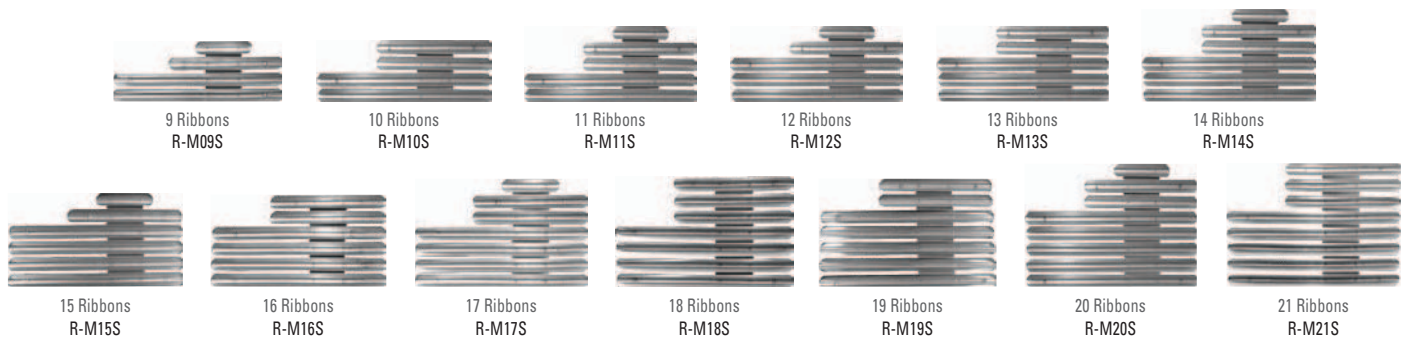

1/8" Gap Ribbon Mounts

1/8" Gap Ribbon Mounts, Staggered Right

Tight Ribbon Mounts

Tight Ribbon Mounts, Staggered Right

Cadet Challenge, 1st Place
RC-ML101A

Cadet Challenge, 2nd Place
RC-ML101B

Cadet Challenge, 3rd Place
RC-ML101C