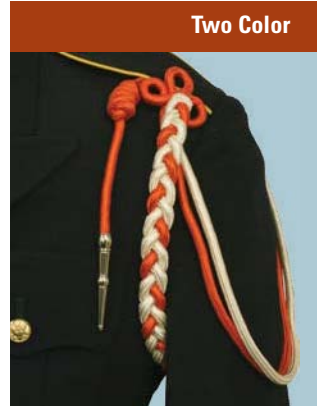

CD-D214N

Choose a cord style and then choose a color combination.
*Tip Finish ('G' for gold or 'N' for nickel); not all styles have tips.

Item Number Example: **CD-D270G**
Prefix-Style ID, Color ID, Tip Finish

Single Color Cord Chart – see Item #

Item #	Color	Styles											
		A	B	D	F	G	L	M	R	ZA	ZB	ZC	
101	White	■	■	■	■	■	■	■	■	■	■	■	
102	Black	■	■	■	■	■	■	■	■	■	■	■	
103	Red	■	■	■	■	■	■	■	■	■	■	■	
104	Royal	■	■	■	■	■	■	■	■	■	■	■	
105	Kelly Green	■	■	■	■	■	■	■	■	■	■	■	
106	Lt Blue	■	■	■	■	■	■	■	■	■	■	■	
107	Goldenlite	■	■	■	■	■	■	■	■	■	■	■	
108	Maroon	■	■	■	■	■	■	■	■	■	■	■	
109	Orange	■	■	■	■	■	■	■	■	■	■	■	
110	Purple	■	■	■	■	■	■	■	■	■	■	■	
111	Gray	■	■	■	■	■	■	■	■	■	■	■	
112	Dark Green	■	■	■	■	■	■	■	■	■	■	■	
115	Dark Gold	■	■	■	■	■	■	■	■	■	■	■	
116	Yellow	■	■	■	■	■	■	■	■	■	■	■	
117	Buff	■	■	■	■	■	■	■	■	■	■	■	
118	Navy Blue	■	■	■	■	■	■	■	■	■	■	■	
119	Ivory	■	■	■	■	■	■	■	■	■	■	■	
120	Bright Green	■	■	■	■	■	■	■	■	■	■	■	
121	Brown	■	■	■	■	■	■	■	■	■	■	■	
122	Crimson	■	■	■	■	■	■	■	■	■	■	■	
123	Dark Red	■	■	■	■	■	■	■	■	■	■	■	
125	Gold Mylar	■	■	■	■	■	■	■	■	■	■	■	
126	Silver Mylar	■	■	■	■	■	■	■	■	■	■	■	
131	Infantry	■	■	■	■	■	■	■	■	■	■	■	

Tips are available in Nickel (N) and Gold (G) finishes.