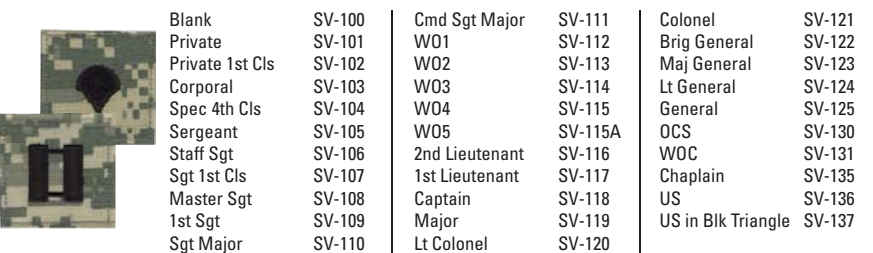

ACU Tabs

ACU Name Tape

ROTC/JROTC Patches

Patrol & Boonie Caps

Patrol/Boonie Cap Sizes Available:
 6 1/2, 6 5/8, 6 3/4, 6 7/8, 7, 7 1/8, 7 1/4, 7 3/8, 7 1/2, 7 5/8, 7 3/4, 7 7/8

Army Rank

Outerwear

Gen III Level 3