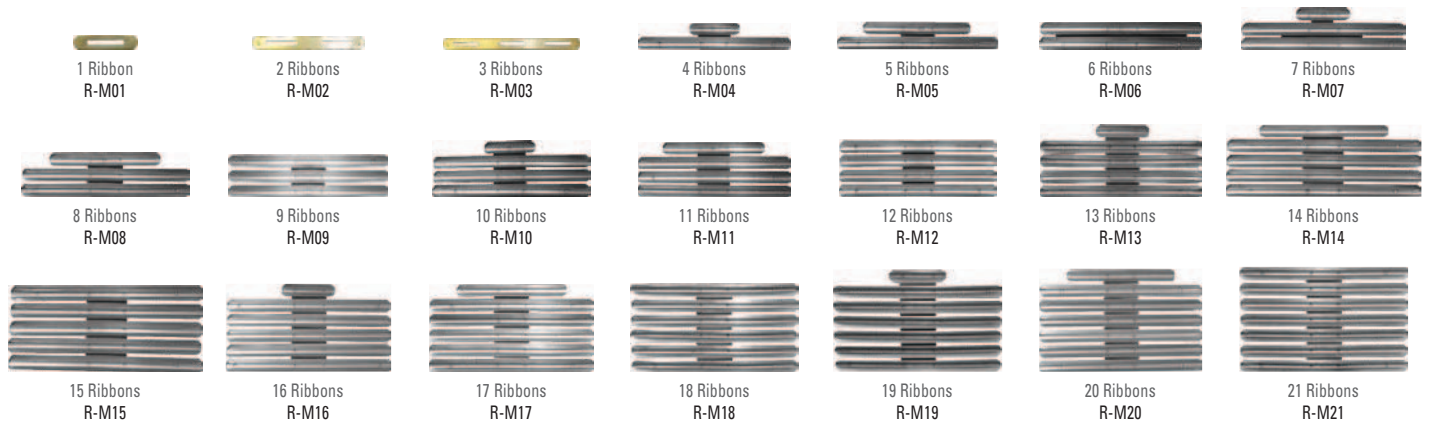

Tight Ribbon Mounts