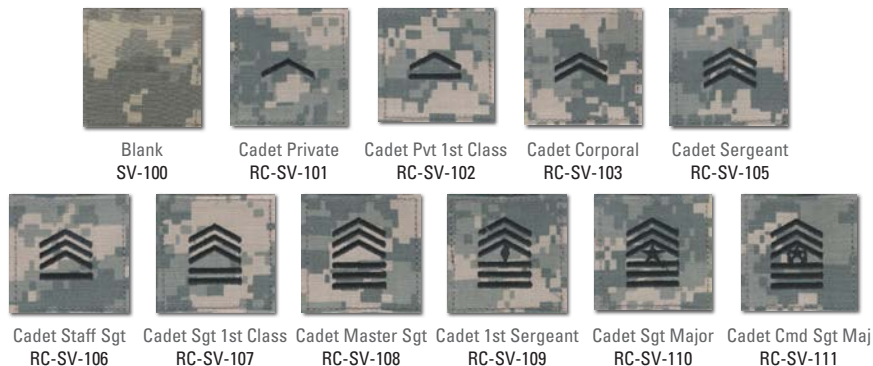

Photo Courtesy of U.S. Army

2 | ACU Uniform & Insignia

ROTC Enlisted Rank

ROTC Officer Rank

ACU Uniform Size Chart - See Item

Item #	Size	Coat		Trousers	
		Height	Chest	Waist	Inseam
01	X-Small X-Short	59-63	Up to 33	Up to 27	Up to 26 1/2
02	X-Small Short	63-67	Up to 33	Up to 27	26 1/2 - 29 1/2
03	X-Small Regular	67-71	Up to 33	Up to 27	29 1/2 - 32 1/2
04	X-Small Long	71-75	Up to 33	Up to 27	32 1/2 - 35 1/2
05	X-Small X-Long	Above 75	Up to 33	Up to 27	35 1/2 - 38 1/2
06	Small X-Short	59-63	33-37	27-31	Up to 26 1/2
07	Small Short	63-67	33-37	27-31	26 1/2 - 29 1/2
08	Small Regular	67-71	33-37	27-31	29 1/2 - 32 1/2
09	Small Long	71-75	33-37	27-31	32 1/2 - 35 1/2
10	Small X-Long	Above 75	33-37	27-31	35 1/2 - 38 1/2
11	Medium X-Short	59-63	37-41	31-35	Up to 26 1/2
12	Medium Short	63-67	37-41	31-35	26 1/2 - 29 1/2
13	Medium Regular	67-71	37-41	31-35	29 1/2 - 32 1/2
14	Medium Long	71-75	37-41	31-35	32 1/2 - 35 1/2
15	Medium X-Long	Above 75	37-41	31-35	35 1/2 - 38 1/2
16	Large X-Short	59-63	41-45	35-39	Up to 26 1/2
17	Large Short	63-67	41-45	35-39	26 1/2 - 29 1/2
18	Large Regular	67-71	41-45	35-39	29 1/2 - 32 1/2
19	Large Long	71-75	41-45	35-39	32 1/2 - 35 1/2
20	Large X-Long	75-79	41-45	35-39	35 1/2 - 38 1/2
21	X-Large X-Short	59-63	41-45	35-39	Up to 26 1/2
22	X-Large Short	63-67	45-49	39-43	26 1/2 - 29 1/2
23	X-Large Regular	67-71	45-49	39-43	29 1/2 - 32 1/2
24	X-Large Long	71-75	45-49	39-43	32 1/2 - 35 1/2
25	X-Large X-Long	75-79	45-49	39-43	35 1/2 - 38 1/2
26	XX-Large Short	63-67	45-49	39-43	26 1/2 - 29 1/2
27	XX-Large Regular	67-71	49-53	43-47	29 1/2 - 32 1/2
28	XX-Large Long	71-75	49-53	43-47	32 1/2 - 35 1/2
29	XX-Large X-Long	75-79	49-53	43-47	35 1/2 - 38 1/2
30	3X-Large Regular	67-71	53-57	47-51	29 1/2 - 32 1/2
31	3X-Large Long	71-75	53-57	47-51	32 1/2 - 35 1/2
32	4X-Large Regular	67-71	57-61	51-55	29 1/2 - 32 1/2