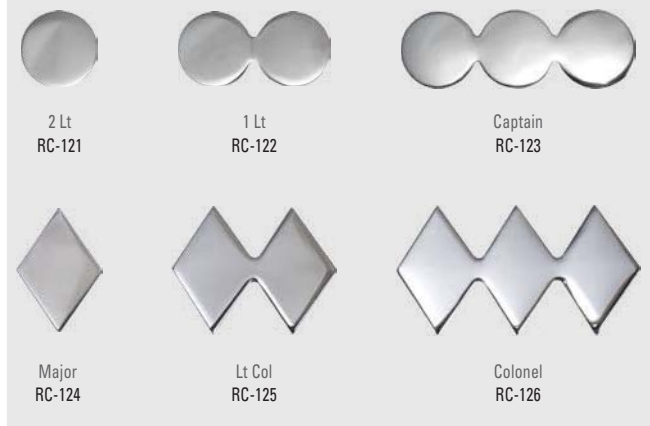

For other Cap & Collar Devices, visit our website:
www.supplyroom.com

Army ROTC Shoulder Marks

Name Tags

	Description	Item #
Engraved	Engraved, Pebble Finish Engraved, Smooth Finish	PLA-101 PLA-103
Blank	Blank, Pebble Finish Blank, Smooth Finish	PLA-102 PLA-104

Belts & Belt Buckles

ROTC Officer Rank

ROTC Enlisted Rank

Drill Team
RC-T101

Rifle Team
RC-T102

Academics
RC-T103

Color Guard
RC-T104

Honor Guard
RC-T105A