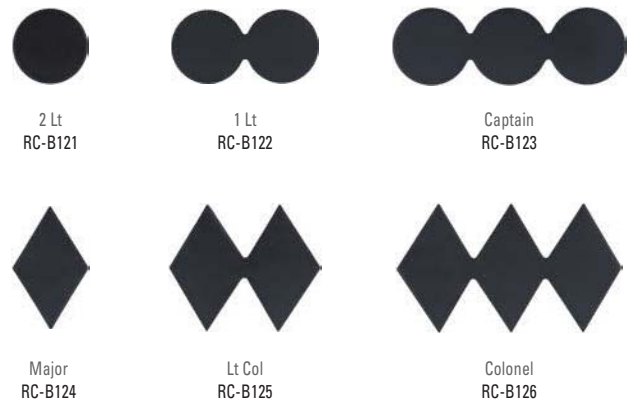

	Description	Item#
Silver	Dull Finish	DT-02A
	Shiny Finish	DT-02B
Black	Matte Finish	DT-03A
	Enameled Finish	DT-03B

ROTC Officer Rank

ROTC Enlisted Rank

ACU Patches

JROTC/ROTC Patches

Step 1: TIOH Drawing for School Patches