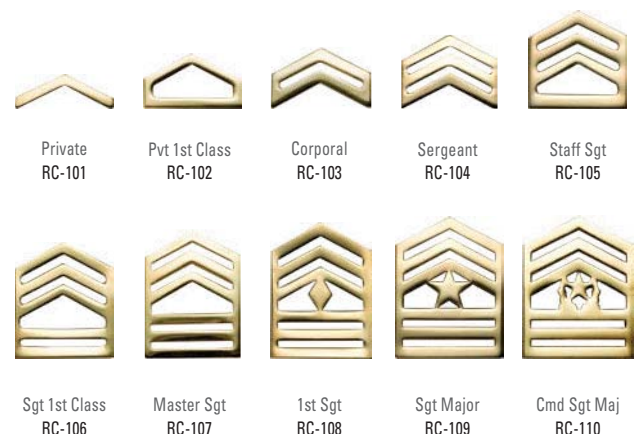

For other Cap & Collar Devices, visit our website:
www.supplyroom.com

Army ROTC Shoulder Marks

Name Tags

	Description	Item #
Engraved	Engraved, Pebble Finish Engraved, Smooth Finish	PLA-101 PLA-103
Blank	Blank, Pebble Finish Blank, Smooth Finish	PLA-102 PLA-104

Belts & Belt Buckles

ROTC Officer Rank

ROTC Enlisted Rank

Drill Team
RC-T101

Rifle Team
RC-T102

Academics
RC-T103

Color Guard
RC-T104

Honor Guard
RC-T105A