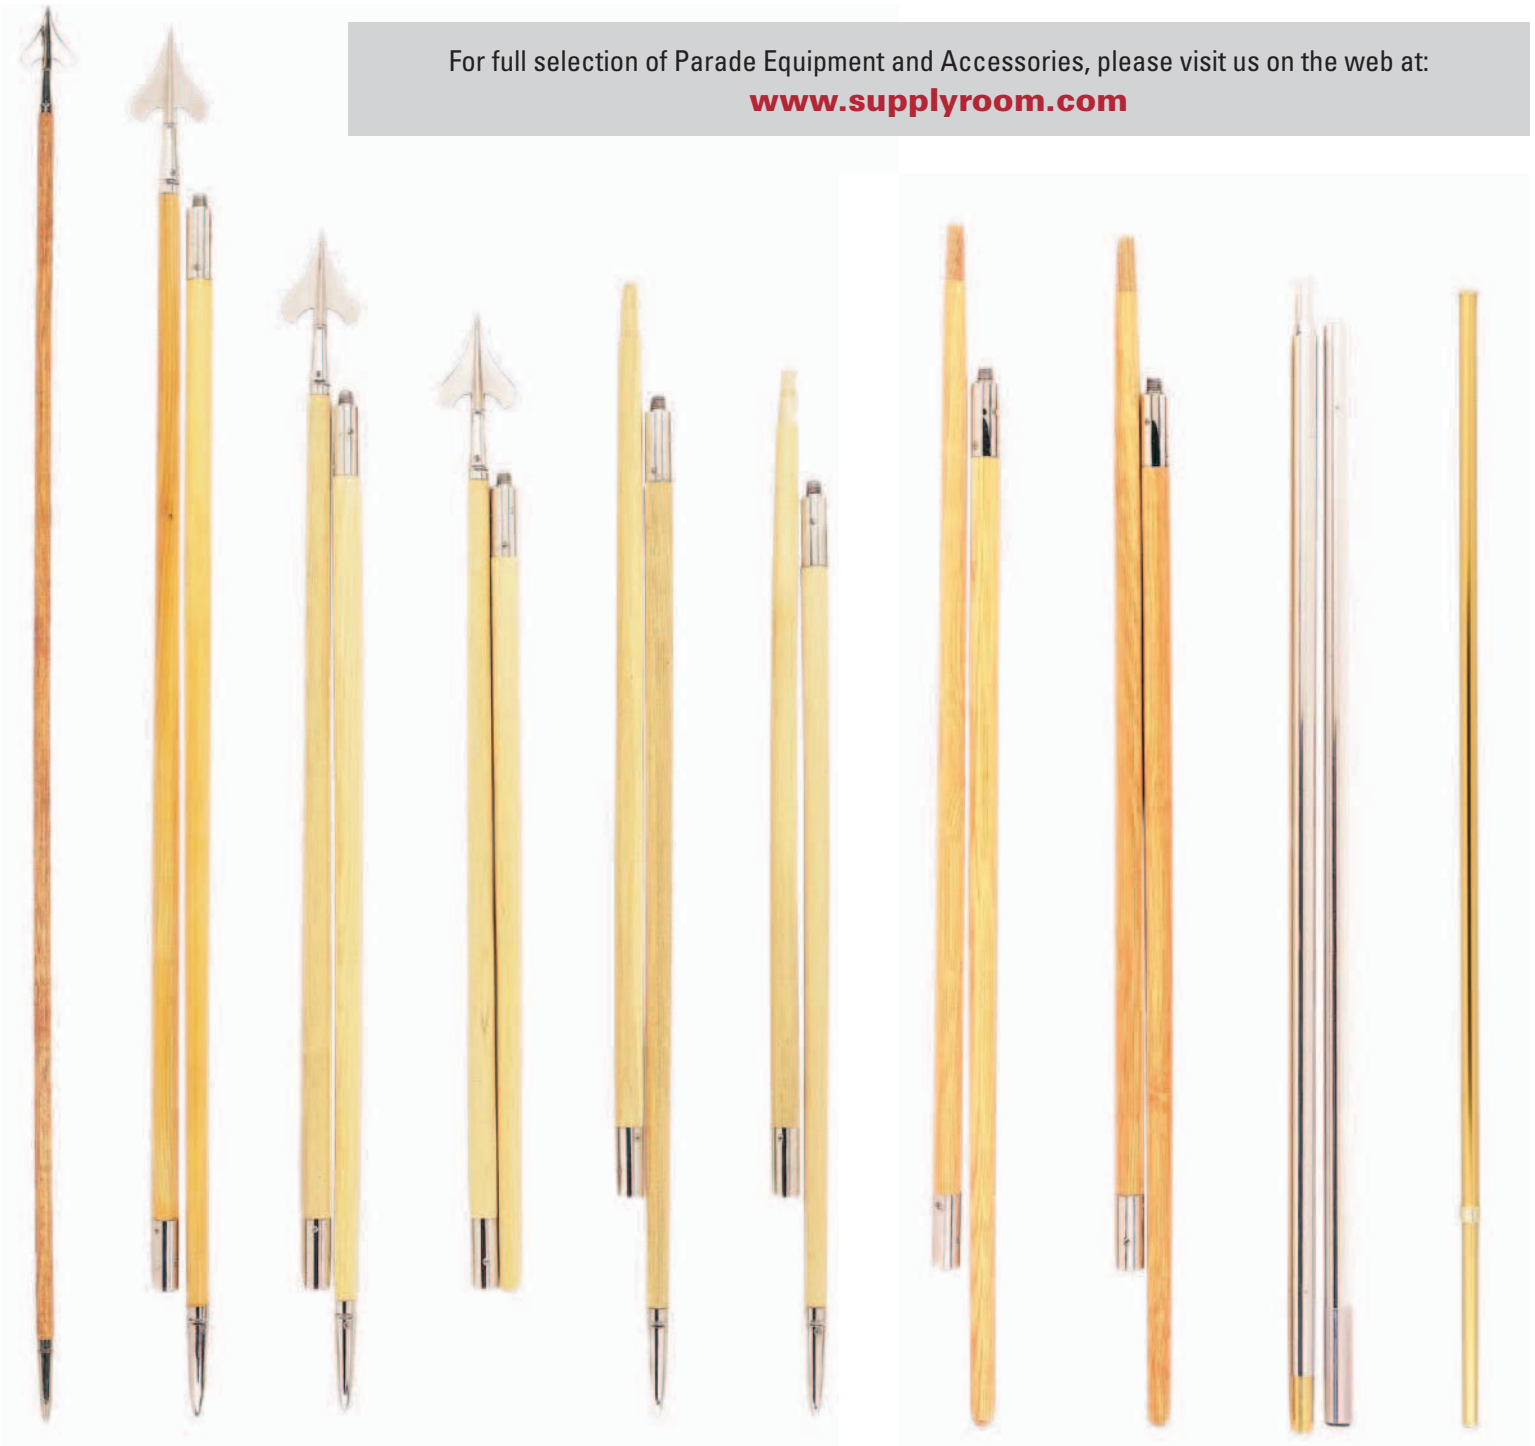

For full selection of Parade Equipment and Accessories, please visit us on the web at:
www.supplyroom.com

FP-103B   FP-103C   FP-103A   FP-102B   FP-210S   FP-211S   FP-205S   FP-207S   FP-302S   FP-305G

Flag Pole List

ITEM #	DESCRIPTION
FP-102A	7' Guidon Staff w/Spear & Bottom Ferrule
FP-102B	7' Guidon Staff w/Spear & Wood Bottom
FP-102C	8' Guidon Staff w/Spear & Wood Bottom
FP-103A	8' Guidon Staff w/Spear & Ferrule, Chrome
FP-103B	8' Guidon Staff w/Spear & Ferrule, One Piece
FP-103C	9'6" Flag Staff w/Spear & Ferrule
FP-103D	9'6" Flag Staff w/Spear & Round Bottom
FP-103J	7' Marker Staff w/Acorn & Chrome Ferrule
FP-205G	7' Light Oak w/Gold Joint & Wood Bottom
FP-205S	7' Light Oak w/Nickel Joint & Wood Bottom
FP-206G	8' Light Oak w/Gold Joint & Wood Bottom
FP-206S	8' Light Oak w/Nickel Joint & Wood Bottom

ITEM #	DESCRIPTION
FP-207G	7' Medium Oak w/Gold Joint & Wood Bottom
FP-207S	7' Medium Oak w/Nickel Joint & Wood Bottom
FP-208G	8' Medium Oak w/Gold Joint & Wood Bottom
FP-208S	8' Medium Oak w/Nickel Joint & Wood Bottom
FP-210G	8' Light Oak w/Gold Joint & Bottom Ferrule, No Spear
FP-210S	8' Light Oak w/Silver Joint & Bottom Ferrule, No Spear
FP-400	7' Light Oak w/Gold Joint & Bottom Ferrule, No Spear
FP-211S	7' Light Oak w/Silver Joint & Bottom Ferrule, No Spear
FP-301-G	7' Gold Aluminum Flag Pole w/o Ornament
FP-301-S	7' Silver Aluminum Flag Pole w/o Ornament
FP-302-G	8' x 1" Gold Aluminum Flag Pole w/o Ornament
FP-302-S	8' x 1" Silver Aluminum Flag Pole w/o Ornament

ITEM #	DESCRIPTION
FP-303-G	8' x 1.25" Gold Aluminum Flag Pole w/o Ornament
FP-303-S	8' x 1.25" Silver Aluminum Flag Pole w/o Ornament
FP-304-G	9' x 1.25" Aluminum w/ Gold Joint, w/o Ornament
FP-304-S	9' x 1.25" Aluminum w/ Silver Joint, w/o Ornament
FP-305-G	5'-9" Adjustable Gold Aluminum Pole w/o Ornament
FP-305-S	5'-9" Adjustable Silver Aluminum Pole w/o Ornament
FP-400	6' Dark Oak Pole w/Gold Joint, 1" w/o Ornament
FP-401	7' Dark Oak Pole w/Gold Joint, 1" w/o Ornament
FP-402	7' Dark Oak Pole w/Gold Joint, 1.25" w/o Ornament
FP-403	8' Dark Oak Pole w/Gold Joint, 1" w/o Ornament
FP-403A	8' Dark Oak Pole w/Gold Joint, 1.25" w/o Ornament
FP-404	9' Dark Oak Pole w/Gold Joint, 1.25" w/o Ornament