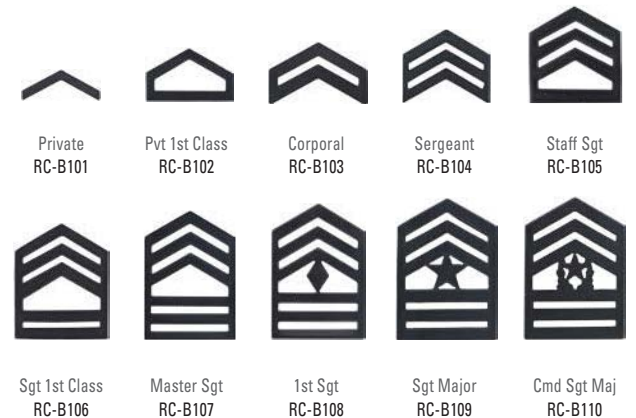

ROTC Enlisted Rank