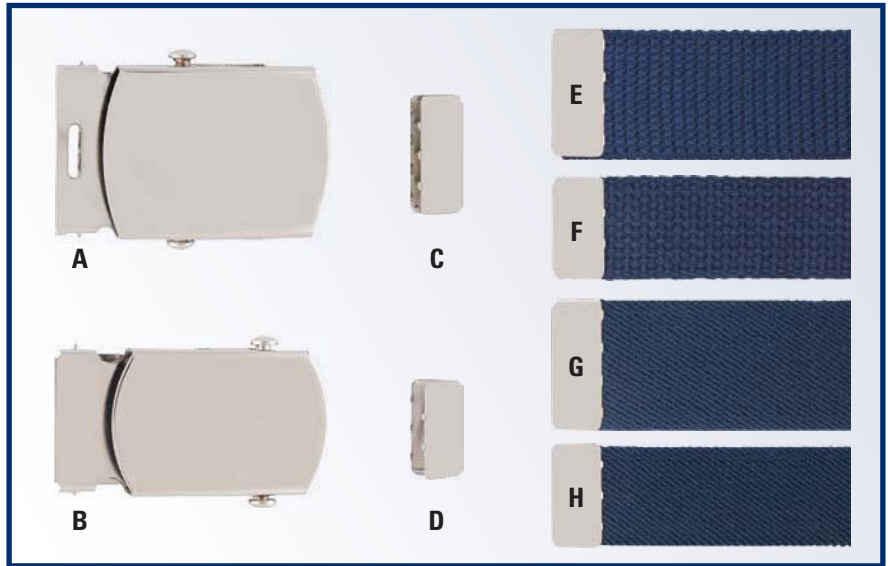

USAF Belts & Buckles

	A	B	C	D
Description	Nickel No Shine Roller Buckle, Male	Nickel No Shine Roller Buckle, Female	Belt Tip, Male	Belt Tip, Female
Item #	B-102	B-102F	B-202	B-202F

	E	F	G	H
Description	USAF Cotton Belt w/Nickel Tip, Male	USAF Cotton Belt w/Nickel Tip, Female	Elastic Belt w/Nickel Tip, Male	Elastic Belt w/Nickel Tip, Female
Item #	AF-480M	AF-481F	AF-482M	AF-483F