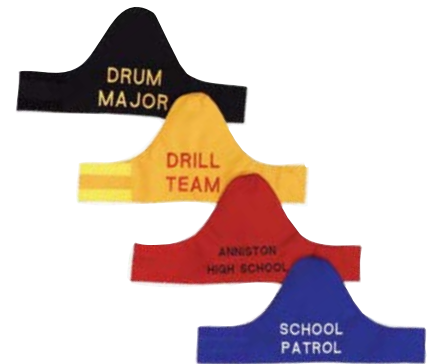

Custom Arm Bands

*Nylon band with embroidery

Custom Embroidered Arm Bands
AB-201-xx

xx = color - see below

Custom Leather Arm Bands

*Leather band with leather lettering

Custom Leather Arm Bands