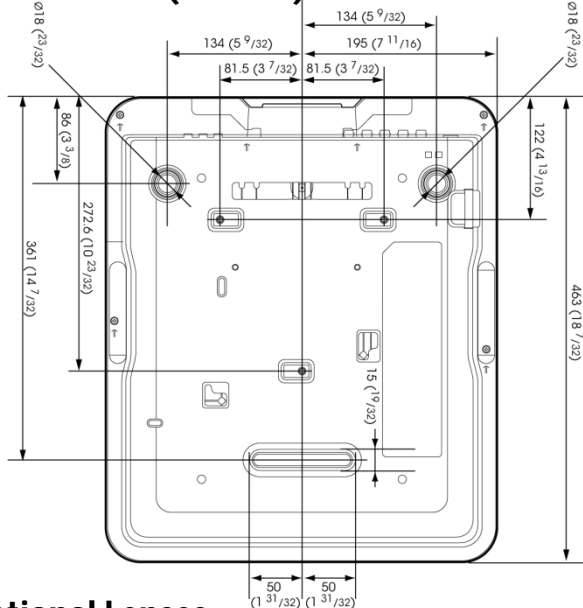

## Solid Installation Projector VPL-FH30

### Dimensions (Front) Unit: mm (inches)

### Dimensions (Bottom)

### Optional Lenses

	VPLL-Z1024	VPLL-Z1032
Throw Ratio	2.34 to 3.19	3.18 to 4.84
Aperture	f/2.00 to 2.30	f/2.00 to 2.40
Lens Shift	Vertical : +60%/-0% Horizontal : +/- 32%	
Mass	Approx. 1.1kg / 2 lbs. 7oz.	
Lens Adapter	PK-F30LA1	