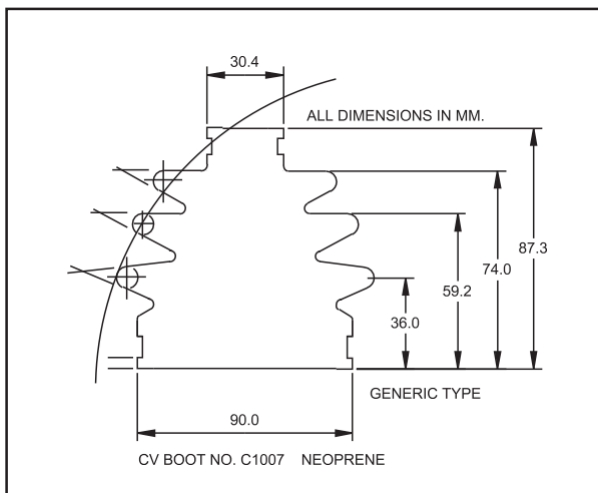

An explanation can be found in the next page on how this catalog is structured and how information is organized in here.

C.V. BOOT PRIMER

The constant velocity joint boot has a critical function in the CV joint assembly: it is there to protect the assembly from dirt and road debris as well as sealing in the grease lubricating the bearing components. Failure of the boot results in premature failure of the entire joint. Thus many consider it the weakest link in the assembly, and the most important because of it. There are basically five major properties to look for in a CV boot. These are: