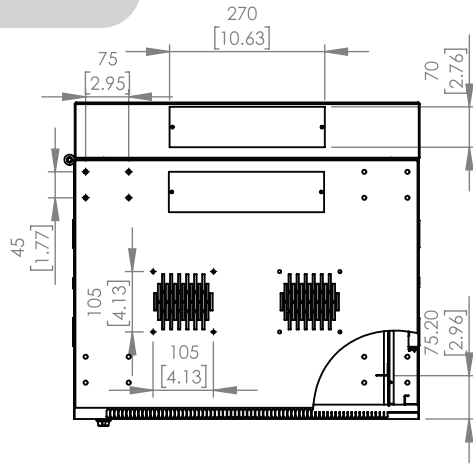

18U Hinged Wall-Mount Rack Enclosure

RK1820WALHM

mm
[in]