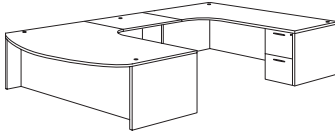

Right WorkStation U DESK

700_-847 (R)
71W 118.5D 29H

Consists of:
-322 LT Corner Bow Top Desk Shell
-831 B/B/F Pedestal
-623 Bridge
-621 RT Corner Credenza Shell
-832 F/F Pedestal