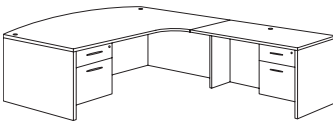

Right Corner Bow 3/4 Ped L Desk
700_-47ECBQ (R)
71W 95.25D 29H
Consists of:
-322 RT Corner Shell w/Bow Top
-838 B/F 3/4 Pedestal
-824 Return
-838 B/F 3/4 Pedestal