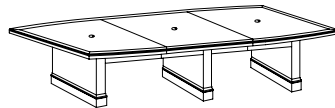

Two Door Buffet
713_-26B
38W 24D 36H

Presentation Board
713_-650
48-96W 3.75D 49H

End Table
713_-10
24W 24D 24H

Coffee Table
713_-40
48W 24D 18H

Sofa/Console Table
713_-84
48W 16D 28H

8' Boat Shaped Expandable Conference Table
713_-96EX
96W 48D 30H
Consists of:
-9031 Left & Right Tops
-9033 Bases (2 needed)
-9034 Rail Set for 8' Table

12' Boat Shaped Expandable Conference Table
713_-144EX
144W 48D 30H
Consists of:
-9031 Left & Right Tops
-9032 Center Top & Rails
-9033 Bases (3 needed)
-9035 Rail Set for -9031 (2 needed)

16' Boat Shaped Expandable Conference Table
713_-192EX
192W 48D 30H
Consists of:
-9031 Left & Right Tops
-9032 Center Top & Rails (2 needed)
-9033 Bases (4 needed)
-9035 Rail Set for -9031 (2 needed)