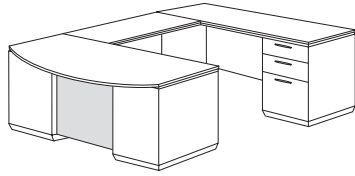

Item Description	Weight	Cubic	List				
Model Number	W"	D"	H"	Lbs.	Ft.	Price	Features
Right Executive Bow Front U Desk*							
702_-57B*	72	114	30	632	112.1	$ 3980.00	
Consists of:							• Locking box / box / file drawer per pedestal • Pencil tray in top box drawers • Removable divider in bottom box drawers • Grommets in corners of desk top • Grommets in credenza and bridge modesty panels
-570B Left Single Ped Desk	72	42	30	325	65.3	$ 2064.00	
-571 Right Single Ped Credenza	72	24	30	228	40.2	$ 1553.00	
-59 U Bridge	48	24	30	79	6.6	$ 363.00	
Right Executive Bow Front U Desk (Flat Packed)							
702_-57BFP	72	114	30	705	57.3	$ 3185.00	
Consists of:							
-371 Bow Desk Top, Modesty				128	8.7	$ 487.00	
-363 Left B/B/F Pedestal				132	16.9	$ 723.00	
-5702 Right Desk Support Ped				58	5.3	$ 426.00	
-211 Credenza Top, Modesty				110	5.6	$ 373.00	
-212 Right B/B/F Pedestal				99	12.1	$ 585.00	
-2101 Left Credenza Support Pedestal				99	2.1	$ 228.00	
-59 U Bridge				79	6.6	$ 363.00	
Right Executive Bow Front U Desk with White Glass Modesty*							
702_-57BWG*	72	114	30	632	112.1	$ 4083.00	
Consists of:							
-570BWG Left Single Ped Desk	72	42	30	325	65.3	$ 2167.00	
-571 Right Single Ped Credenza	72	24	30	228	40.2	$ 1553.00	
-59 U Bridge	48	24	30	79	6.6	$ 363.00	
Right Executive Bow Front U Desk with White Glass Modesty (Flat Packed)							
702_-57BWGFP	72	114	30	705	58.5	$ 3219.00	
Consists of:							
-371WG Bow Desk Top, Modesty				128	9.9	$ 521.00	
-363 Left B/B/F Pedestal				132	16.9	$ 723.00	
-5702 Right Desk Support Ped				58	5.3	$ 426.00	
-211 Credenza Top, Modesty				110	5.6	$ 373.00	
-212 Right B/B/F Pedestal				99	12.1	$ 585.00	
-2101 Left Credenza Support Pedestal				99	2.1	$ 228.00	
-59 U Bridge				79	6.6	$ 363.00	
Right Executive Bow Front U Desk with Laminate Modesty*							
702_-57BL*	72	114	30	632	112.1	$ 4043.00	
Consists of:							
-570BL Left Single Ped Desk	72	42	30	325	65.3	$ 2127.00	
-571 Right Single Ped Credenza	72	24	30	228	40.2	$ 1553.00	
-59 U Bridge	48	24	30	79	6.6	$ 363.00	
Right Executive Bow Front U Desk with Laminate Modesty (Flat Packed)							
702_-57BLFP	72	114	30	705	58.5	$ 3208.00	
Consists of:							
-371L Bow Desk Top, Modesty				128	9.9	$ 510.00	
-363 Left B/B/F Pedestal				132	16.9	$ 723.00	
-5702 Right Desk Support Ped				58	5.3	$ 426.00	
-211 Credenza Top, Modesty				110	5.6	$ 373.00	
-212 Right B/B/F Pedestal				99	12.1	$ 585.00	
-2101 Left Credenza Support Pedestal				99	2.1	$ 228.00	
-59 U Bridge				79	6.6	$ 363.00	

* Items within this collection marked with an asterisk are GSA items.