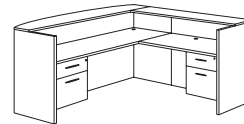

Reception 3/4 Ped L Desk
700_-6667Q (R/L)
71W 78D 41H
Consists of:
-122 Reception Desk Shell
-838 B/F 3/4 Pedestal
-124 Reception Return Shell
-125 Return Riser
-838 B/F 3/4 Pedestal