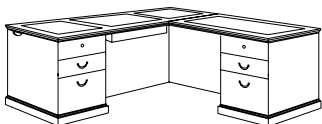

Right Executive L Desk
7302-47
72W 84D 30H
Consists of:
-570 Left Single Pedestal Desk
-579 Right Single Pedestal Return