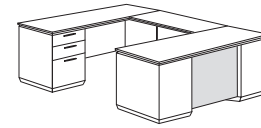

Left Executive U Desk

702_-58
72W 108D 30H
Consists of:
-580 Right Single Pedestal Desk
-581 Left Single Pedestal Credenza
-59 U Bridge

Left Executive U Desk with White Glass Modesty Panel

702_-58WG
72W 108D 30H
Consists of:
-580WG Right Single Pedestal Desk
-581 Left Single Pedestal Credenza
-59 U Bridge

Left Executive U Desk with Laminate Modesty Panel

702_-58L
72W 108D 30H
Consists of:
-580L Right Single Pedestal Desk
-581 Left Single Pedestal Credenza
-59 U Bridge