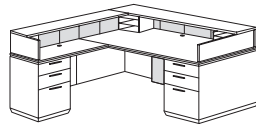

Left Reception L Desk (Flat Packed)

702_-67FP
72W 84D 30H
Consists of:
-691 Right Desk Top, Panels, Hutch
-362 Right B/B/F Pedestal
-5802 Left Desk Support Pedestal
-1891 Left Return, Panels, Hutch
-213 Left B/B/File Pedestal

Left Reception L Desk White Glass Modesty Panel (Flat Packed)

702_-67WGFP
72W 84D 30H
Consists of:
-691WG Right Desk Top, Panels, Hutch
-362 Right B/B/F Pedestal
-5802 Left Desk Support Pedestal
-1891WG Left Return, Panels, Hutch
-213 Left B/B/File Pedestal