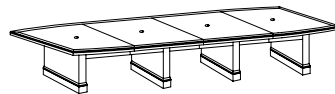

Two Door Buffet
713_-26B
38W 24D 36H

Presentation Board
713_-650
48-96W 3.75D 49H

End Table
713_-10
24W 24D 24H

Coffee Table
713_-40
48W 24D 18H

Sofa/Console Table
713_-84
48W 16D 28H

8' Boat Shaped Expandable Conference Table
713_-96EX
96W 48D 30H
Consists of:
-9031 Left & Right Tops
-9033 Bases (2 needed)
-9034 Rail Set for 8' Table

12' Boat Shaped Expandable Conference Table
713_-144EX
144W 48D 30H
Consists of:
-9031 Left & Right Tops
-9032 Center Top & Rails
-9033 Bases (3 needed)
-9035 Rail Set for -9031 (2 needed)

16' Boat Shaped Expandable Conference Table
713_-192EX
192W 48D 30H
Consists of:
-9031 Left & Right Tops
-9032 Center Top & Rails (2 needed)
-9033 Bases (4 needed)
-9035 Rail Set for -9031 (2 needed)