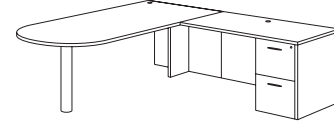

Executive Bullet L Desk
700_-4546E (R/L)
71W 82.75D 29H
Consists of:
-620 Bullet Desk Shell
-630 Bullet Desk Post
-824 Return
-832 F/F Pedestal