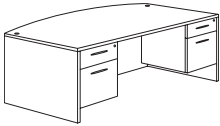

Executive Bow 3/4 Ped Desk
700_-37Q
71W 41.25D 29H
Consists of:
-822 Desk Shell w/Bow Top
-838 B/F 3/4 Pedestal
-838 B/F 3/4 Pedestal