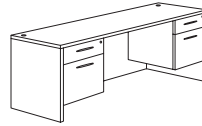

Kneehole 3/4 Ped Credenza
700_-21Q
71W 23.75D 29H
Consists of:
-825 Credenza Shell
-838 B/F 3/4 Pedestal
-838 B/F 3/4 Pedestal