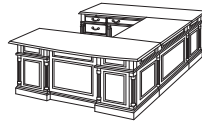

Left Executive Bow Front U Desk
7990-38B
72W 114D 30H
Consists of:
-580B Right Single Pedestal Desk
-588 Left Single Pedestal Credenza
-59 U Bridge