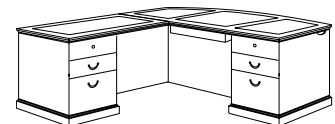

Left Executive Bow Front L Desk
7302-68
72W 90D 30H
Consists of:
-680 Right Bow Single Pedestal Desk
-589 Left Single Pedestal Return