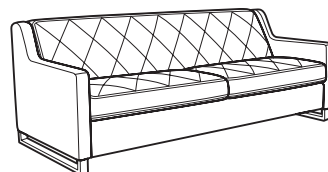

Seating Solutions

FLEXSTEEL®
CONTRACT

Made-to-Order Collections

Item Description

Model Number	W"	D"	H"	Fabric Grade	List Price
Latimer Chair				SG 04.....$	1345.00
OC017-10	32	28	35	SG 05.....$	1365.00
				SG 06.....$	1385.00
				SG 08.....$	1424.00
				SG 10.....$	1464.00
				SG 12.....$	1504.00
				SG 14.....$	1544.00
				SG 16.....$	1584.00
				SG 18.....$	1623.00
				SG 20.....$	1663.00
				SG 22.....$	1703.00
				SG 24.....$	1473.00
				SG 26.....$	1783.00
				SG 28.....$	1823.00
				SG 30.....$	1862.00

- Seat height: 18.75"
- Seat width: 22"
- Seat depth: 20"
- Arm height: 25"
- Tight seat cushion
- Tapered legs
- Glides

Latimer Bench				SG 04.....$	1143.00
OC017-21	50	20	25	SG 05.....$	1158.00
				SG 06.....$	1174.00
				SG 08.....$	1205.00
				SG 10.....$	1236.00
				SG 12.....$	1266.00
				SG 14.....$	1297.00
				SG 16.....$	1328.00
				SG 18.....$	1359.00
				SG 20.....$	1390.00
				SG 22.....$	1421.00
				SG 24.....$	1452.00
				SG 26.....$	1483.00
				SG 28.....$	1513.00
				SG 30.....$	1544.00

- Seat height: 18.75"
- Seat width: 40"
- Seat depth: 20"
- Arm height: 25"

Morse Armless Chair				SG 04.....$	858.00
OC002-19	27	30.25	26.5	SG 05.....$	872.00
				SG 06.....$	886.00
				SG 08.....$	914.00
				SG 10.....$	942.00
				SG 12.....$	970.00
				SG 14.....$	998.00
				SG 16.....$	1025.00
				SG 18.....$	1053.00
				SG 20.....$	1081.00
				SG 22.....$	1109.00
				SG 24.....$	1137.00
				SG 26.....$	1165.00
				SG 28.....$	1193.00
				SG 30.....$	1221.00

- Seat height: 18"
- Seat width: 27"
- Seat depth: 21.5"

Remington Lounge Chair				SG 04.....$	1506.00
OC021-10	28.5	34	34.25	SG 05.....$	1528.00
				SG 06.....$	1549.00
				SG 08.....$	1592.00
				SG 10.....$	1635.00
				SG 12.....$	1678.00
				SG 14.....$	1721.00
				SG 16.....$	1763.00
				SG 18.....$	1806.00
				SG 20.....$	1849.00
				SG 22.....$	1892.00
				SG 24.....$	1935.00
				SG 26.....$	1977.00
				SG 28.....$	2020.00
				SG 30.....$	2063.00