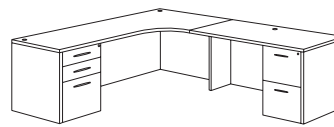

Right Executive Corner L Desk
700_-50E (R)
71W 82.75D 29H
Consists of:
-622 Left Corner Credenza Shell
-831 B/B/F Pedestal
-824 Return Shell
-832 F/F Pedestal