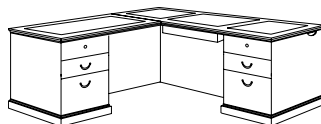

Left Executive L Desk
7302-48
72W 84D 30H
Consists of:
-580 Right Single Pedestal Desk
-589 Left Single Pedestal Return