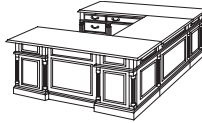

Left Executive U Desk
7990-38
72W 110D 30H
Consists of:
-580 Right Single Pedestal Desk
-588 Left Single Pedestal Credenza
-59 U Bridge