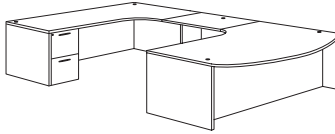

Left WorkStation U DESK

700_-848 (L)
71W 118.5D 29H

Consists of:
-321 RT Corner Bow Top Desk Shell
-831 B/B/F Pedestal
-623 Bridge
-622 LT Corner Credenza Shell
-832 F/F Pedestal