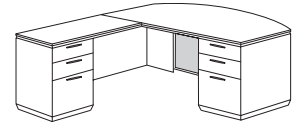

Right Executive Bow Front L Desk with Laminate Modesty Panel
702_-47BL
72W 90D 30H
Consists of:
-570BL Left Single Pedestal Desk
-579 Right Single Pedestal Return

Left Executive Bow Front L Desk
702_-48B
72W 90D 30H
Consists of:
-580B Right Single Pedestal Desk
-589 Left Single Pedestal Return

Left Executive Bow Front L Desk with White Glass Modesty Panel
702_-48BWG
72W 90D 30H
Consists of:
-580BWG Right Single Pedestal Desk
-589 Left Single Pedestal Return

Dimensions are in inches and are subject to variance. Options are subject to change without notice.

More sizes and options, including flat-packed items, available. Please see the website or price list for details.