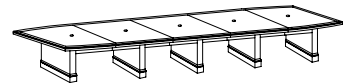

Two Door Buffet
713_-26B
38W 24D 36H

Presentation Board
713_-650
48-96W 3.75D 49H

End Table
713_-10
24W 24D 24H

Coffee Table
713_-40
48W 24D 18H

Sofa/Console Table
713_-84
48W 16D 28H

8' Boat Shaped Expandable Conference Table
713_-96EX
96W 48D 30H
Consists of:
-9031 Left & Right Tops
-9033 Bases (2 needed)
-9034 Rail Set for 8' Table

12' Boat Shaped Expandable Conference Table
713_-144EX
144W 48D 30H
Consists of:
-9031 Left & Right Tops
-9032 Center Top & Rails
-9033 Bases (3 needed)
-9035 Rail Set for -9031 (2 needed)

16' Boat Shaped Expandable Conference Table
713_-192EX
192W 48D 30H
Consists of:
-9031 Left & Right Tops
-9032 Center Top & Rails (2 needed)
-9033 Bases (4 needed)
-9035 Rail Set for -9031 (2 needed)