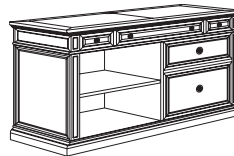

PRINTER FILE CABINET
7859-164
W48 D24 H30