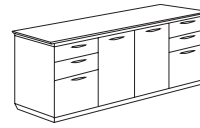

Storage Credenza
702_-20
72W 24D 30H