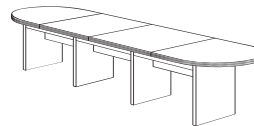

16' Racetrack Expandable Table
700_-192EX
192W 48D 30H
Consists of:
-9031 Left & right Tops
-9032 Center Top & rails (need 2)
-9033 Bases (need 4)
-9034 Rail Set, 48" (need 2)