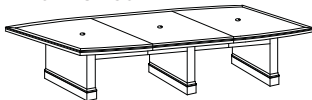

BELMONT 7130/7132

• 7130 Executive Cherry Finish

• 7132 Brown Cherry Finish

8' BOAT SHAPED EXPANDABLE CONFERENCE TABLE
713_-96EX
W96 D48 H30

10' BOAT SHAPED EXPANDABLE CONFERENCE TABLE
713_-120EX
W120 D48 H30