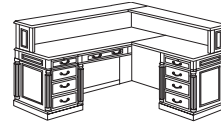

Right Reception L Desk
7990-66
72W 84D 44H
Consists of:
-507 Left Single Pedestal Desk
-579 Right Single Pedestal Return
-524 Desk Riser
-525 Return Riser