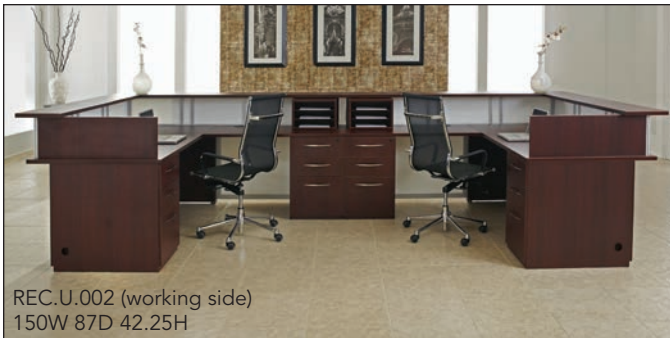

More sizes and options available. Please see the website or price list for details.

Causeway LAMINATE COLLECTION

REC.U.002 (approach side)
150W 87D 42.25H

Reception

Causeway's reception solutions feature a sleek, modern look blending functionality and style. The contemporary design works in any-sized office. Featuring everything from compact reception L desks to expansive double-reception desks, this solution is sure to enhance any reception area.