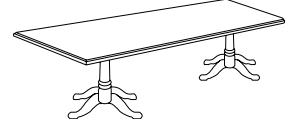

6' Rectangular Conference Table with Queen Anne Bases
7350-96
72W 36D 30H
Consists of:
-017 HPL Top
-002 Pedestal Base (2 needed)

Overhead Storage
7350-44
60W 14D 46H

Overhead Storage
7350-47
60W 13D 46H

48" Round Queen Anne Conference Table
7350-90
48W 48D 30H
Consists of:
-016 HPL Top
-002 Pedestal Base

8' Rectangular Conference Table with Queen Anne Bases
7350-97
96W 44D 30H
Consists of:
-018 HPL Top
-002 Pedestal Base (2 needed)

Overhead Storage
7350-41
29W 14D 46H

Organzier
7350-40
13W 9.25D 13H