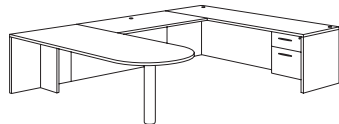

Executive Bullet 3/4 Ped U Desk
700_-647648EQ (R/L)
71W 106.5D 29H
Consists of:
-620 Bullet Desk Shell
-630 Bullet Desk Post
-823 Bridge
-825 Credenza Shell
-838 B/F 3/4 Pedestal