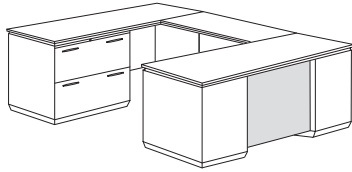

Item Description

Model Number

W" D" H"

Weight

Cubic

List

Price Features

Left Executive U Desk with Lateral File*

702_-538*

Consists of:

-580 Right Single Ped Desk
-548 Left Lateral File Credenza
-59 U Bridge

72 108 30
72 36 30
72 24 30
48 24 30

643
296
268
79

101.9
55.1
40.2
6.6

$ 4255.00
$ 1998.00
$ 1894.00
$ 363.00

- Locking box / box / file drawer desk pedestal
- Pencil tray in top box drawers
- Removable divider in bottom box drawers
- Two lateral file drawers in credenza
- Lateral file is central locking
- Grommets in corners of desk top
- Grommets in credenza and bridge modesty panels

Left Executive U Desk with Lateral File (Flat Packed)

702_-538FP

Consists of:

-361 Desk Top, Modesty
-362 Right B/B/F Pedestal
-5802 Left Desk Support Ped
-5401 Credenza Top, Modesty
-5472 Lateral File Pedestal
-2102 Right Credenza Support Pedestal
-59 U Bridge

72 108 30
119
132
58
128
132
99
79

7.5
16.9
5.3
5.6
20.4
2.1
6.6

64.4
$ 418.00
$ 723.00
$ 426.00
$ 373.00
$ 914.00
$ 228.00
$ 363.00

$ 3445.00

Left Executive U Desk with White Glass Modesty and Lateral File*

702_-538WG*

Consists of:

-580WG Right Single Ped Desk
-548 Left Lateral File Credenza
-59 U Bridge

72 108 30
72 36 30
72 24 30
48 24 30

643
296
268
79

101.9
55.1
40.2
6.6

$ 4355.00
$ 2098.00
$ 1894.00
$ 363.00

Left Executive U Desk with White Glass Modesty and Lateral File (Flat Packed)

702_-538WGFP

Consists of:

-361WG Desk Top, Modesty
-362 Right B/B/F Pedestal
-5802 Left Desk Support Ped
-5401 Credenza Top, Modesty
-5472 Lateral File Pedestal
-2102 Right Credenza Support Pedestal
-59 U Bridge

72 108 30
119
132
58
128
132
99
79

7.5
16.9
5.3
5.6
20.4
2.1
6.6

64.4
$ 448.00
$ 723.00
$ 426.00
$ 373.00
$ 914.00
$ 228.00
$ 363.00

$ 3475.00

Right Executive U Desk with Laminate Modesty and Lateral File*

702_-538L*

Consists of:

-580L Left Single Ped Desk
-548 Left Lateral File Credenza
-59 U Bridge

72 108 30
72 36 30
72 24 30
48 24 30

643
296
268
79

101.9
55.1
40.2
6.6

$ 4316.00
$ 2059.00
$ 1894.00
$ 363.00

Right Executive U Desk with Laminate Modesty and Lateral File (Flat Packed)

702_-538LFP

Consists of:

-361L Desk Top, Modesty
-362 Right B/B/F Pedestal
-5802 Left Desk Support Ped
-5401 Credenza Top, Modesty
-5472 Lateral File Pedestal
-2102 Right Credenza Support Pedestal
-59 U Bridge

72 108 30
119
132
58
128
132
99
79

7.5
16.9
5.3
5.6
20.4
2.1
6.6

64.4
$ 425.00
$ 723.00
$ 426.00
$ 373.00
$ 914.00
$ 228.00
$ 363.00

$ 3452.00

* Items within this collection marked with an asterisk are GSA items.