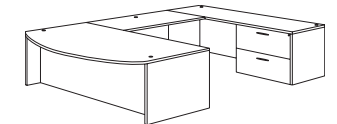

Executive Bow Lateral U Desk
700_-537538EB (R/L)
71W 112.25D 29H
Consists of:
-822 Desk Shell w/Bow Top
-831 B/B/F Pedestal
-823 Bridge
-825 Credenza Shell
-827 Lateral File Pedestal