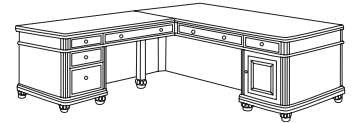

Left Computer L Desk
7480-49A
66W 76D 30H
Consists of:
-490 Right Single Pedestal Desk
-499 Left Single Pedestal Return