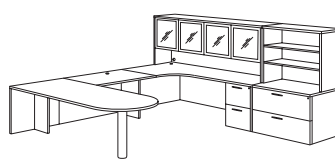

Right Peninsula U Workstation

700_-707G (R)
106.5W 106.5D 65H

Consists of:
-620 Exec Bullet Desk Shell
-630 Bullet Desk Post
-623 Bridge
-621 LT Corner Credenza Shell
-832 F/F Pedestal
-428FG Frosted Glass Overhead
-827 Lateral File
-328 Open Overhead