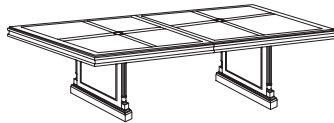

12' Boat Shaped Conference Table
7990-97
144W 48D 30H
Consists of:
-006 Two Piece Top
-007 Slab End Bases (set)
-008 Slab Center Base

8' Boat Shaped Expandable Conference Table
7990-96EX
96W 48D 30H
Consists of:
-9031 Left & Right Tops
-9033 Bases (2 needed)
-9034 Rail Set for 8' Table

12' Boat Shaped Expandable Conference Table
7990-144EX
144W 48D 30H
Consists of:
-9031 Left & Right Tops
-9032 Center Top & Rails
-9033 Bases (3 needed)
-9035 Rail Set for -9031 (2 needed)

16' Boat Shaped Expandable Conference Table
7990-192EX
192W 48D 30H
Consists of:
-9031 Left & Right Tops
-9032 Center Top & Rails (2 needed)
-9033 Bases (4 needed)
-9035 Rail Set for -9031 (2 needed)

20' Boat Shaped Expandable Conference Table
7990-240EX
240W 48D 30H
Consists of:
-9031 Left & Right Tops
-9032 Center Top & Rails (3 needed)
-9033 Bases (5 needed)
-9035 Rail Set for -9031 (2 needed)

10' Boat Shaped Expandable Conference Table
7990-120EX
120W 48D 30H
Consists of:
-9030 Left & Right Tops
-9033 Bases (2 needed)
-9038 Rail Set for 10' Table