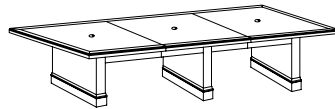

14' Boat Shaped Expandable Conference Table
713_-168EX
168W 48D 30H
Consists of:
-9030 Left & Right Tops
-9032 Center Top & Rails
-9033 Bases (3 needed)
-9037 Rail Set for -9030 (2 needed)

12' Rectangular Expandable Conference Table
713_-144REX
144W 48D 30H
Consists of:
-9028 Left & Right Tops
-9032 Center Top & Rails
-9033 Bases (3 needed)
-9035 Rail Set for -9028 (2 needed)