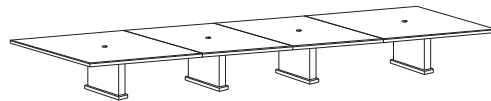

16' RECTANGULAR EXPANDABLE CONFERENCE TABLE
7139-192REX
W192 D48 H30