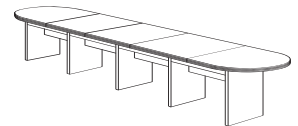

20' Racetrack Expandable Table
700_-240EX
240W 48D 29H
Consists of:
-9031 Left & right Tops
-9032 Center Top & rails (need 3)
-9033 Bases (need 5)
-9034 Rail Set, 48" (need 2)