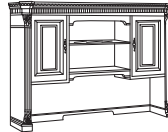

OVERHEAD STORAGE

7688-44
W72 D17.5 H50