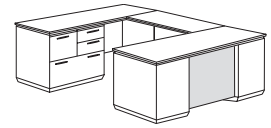

Left Executive U Desk with Personal File
702_-508
72W 108D 30H
Consists of:
-580 Right Single Pedestal Desk
-528 Left Personal File Credenza
-59 U Bridge

Right Executive U Desk with Lateral File and White Glass Modesty Panel
702_-537WG
72W 108D 30H
Consists of:
-570WG Left Single Pedestal Desk
-547 Right Lateral File Credenza
-59 U Bridge

Left Executive U Desk with Lateral File and White Glass Modesty Panel
702_-538WG
72W 108D 30H
Consists of:
-580WG Right Single Pedestal Desk
-548 Left Lateral File Credenza
-59 U Bridge

Right Executive U Desk with Personal File and White Glass Modesty Panel
702_-507WG
72W 108D 30H
Consists of:
-570WG Left Single Pedestal Desk
-527 Right Personal File Credenza
-59 U Bridge

Left Executive U Desk with Personal File and White Glass Modesty Panel
702_-508WG
72W 108D 30H
Consists of:
-580WG Right Single Pedestal Desk
-528 Left Personal File Credenza
-59 U Bridge

Right Executive U Desk with Lateral File and Laminate Modesty Panel
702_-537L
72W 108D 30H
Consists of:
-570L Left Single Pedestal Desk
-547 Right Lateral File Credenza
-59 U Bridge

Left Executive U Desk with Lateral File and Laminate Modesty Panel
702_-538L
72W 108D 30H
Consists of:
-580L Right Single Pedestal Desk
-548 Left Lateral File Credenza
-59 U Bridge

Right Executive U Desk with Personal File and Laminate Modesty Panel
702_-507L
72W 108D 30H
Consists of:
-570L Left Single Pedestal Desk
-527 Right Personal File Credenza
-59 U Bridge

Left Executive U Desk with Personal File and Laminate Modesty Panel
702_-508L
72W 108D 30H
Consists of:
-580L Right Single Pedestal Desk
-528 Left Personal File Credenza
-59 U Bridge