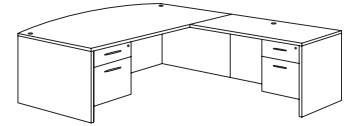

Executive Bow 3/4 Ped L Desk
700_-4748EBQ (R/L)
71W 88.5D 29H
Consists of:
-822 Desk Shell w/Bow Top
-838 B/F 3/4 Pedestal
-824 Return
-838 B/F 3/4 Pedestal