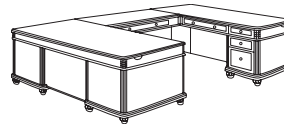

Right Executive U Desk
7480-57
72W 108D 30H
Consists of:
-570 Left Single Pedestal Desk
-571 Right Single Pedestal Credenza
-59 U Bridge