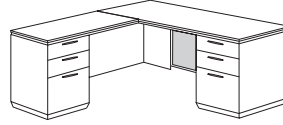

Right Executive Bow Front L Desk with White Glass Modesty Panel
702_-47BWG
72W 90D 30H
Consists of:
-570BWG Left Single Pedestal Desk
-579 Right Single Pedestal Return

Left Executive L Desk
702_-48
72W 84D 30H
Consists of:
-580 Right Single Pedestal Desk
-589 Left Single Pedestal Return

Left Executive L Desk with White Glass Modesty Panel
702_-48WG
72W 84D 30H
Consists of:
-580WG Right Single Pedestal Desk
-589 Left Single Pedestal Return

Left Executive L Desk with Laminate Modesty Panel
702_-48L
72W 84D 30H
Consists of:
-580L Right Single Pedestal Desk
-589 Left Single Pedestal Return

Left Executive L Desk
702_-28
66W 78D 30H
Consists of:
-380 Right Single Pedestal Desk
-589 Left Single Pedestal Return

Left Executive L Desk with White Glass Modesty Panel
702_-28WG
66W 78D 30H
Consists of:
-380WG Right Single Pedestal Desk
-589 Left Single Pedestal Return