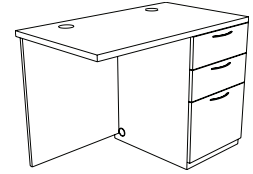

42" Right/Left Single Pedestal Return
42W X 24D X 30H
704_-4224XXAXX ..... $ 828.00
One color with laminate modesty
704_-6205 top
704_-6223 modesty
704_-834 b/b/f ped

704_-4224XWAXX ..... $ 828.00
One color chassis with white top
7043-6205 top
704_-6223 modesty
704_-834 b/b/f ped

704_-4224XXAWX ..... $ 986.00
One color with white glass modesty
704_-6205 top
7049-6223WG glass modesty
704_-834 b/b/f ped

704_-4224XWAWX ..... $ 986.00
White top and glass modesty panel
7043-6205 top
7049-6223WG glass modesty
704_-834 b/b/f ped