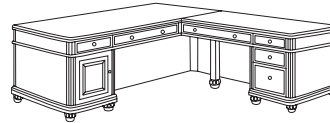

Right Computer L Desk
7480-48A
66W 76D 30H
Consists of:
-480 Left Single Pedestal Desk
-489 Right Single Pedestal Return