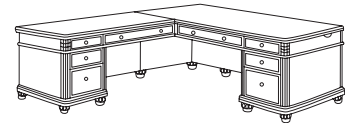

Left Computer L Desk
7480-49A
66W 76D 30H
Consists of:
-490 Right Single Pedestal Desk
-499 Left Single Pedestal Return

Kneehole Credenza
7480-21
72W 24D 30H

Computer Credenza
7480-22
67.5W 24.25D 30H

Right Executive L Desk
7480-55
72W 84D 30H
Consists of:
-570 Left Single Pedestal Desk
-579 Right Single Pedestal Return