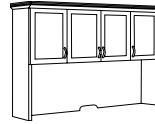

Overhead Storage with Full Return Moulding
713_-64
72W 15D 50H