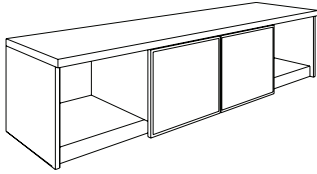

DMI COLLECTION

7040 Mocha / 7041 Honey Maple / 7042 Mahogany / 7043 White* / 7047 Walnut Finishes

Wall Overhead with Glass Doors

72" Wall Overhead
72W x 16D x 16.25H
704_-72WOG ..... $ 819.00
704_-404 cabinet
7049-4046WG white glass doors

66" Wall Overhead
66W x 16D x 16.25H
704_-66WOG ..... $ 767.00
704_-403 cabinet
7049-4036WG white glass doors