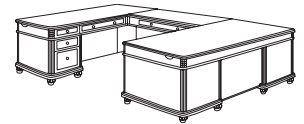

Left Executive U Desk
7480-58
72W 108D 30H
Consists of:
-580 Right Single Pedestal Desk
-581 Left Single Pedestal Credenza
-59 U Bridge