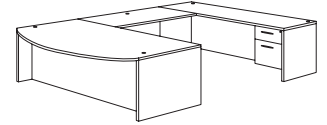

Executive Bow 3/4 Ped U Desk
700_-5758EBQ (R/L)
71W 112.25D 29H
Consists of:
-822 Desk Shell w/Bow Top
-838 B/F 3/4 Pedestal
-823 Bridge
-825 Credenza Shell
-838 B/F 3/4 Pedestal