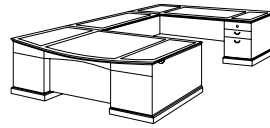

Right Executive Bow Front U Desk
7302-77
72W 144D 30H
Consists of:
-670 Left Bow Single Pedestal Desk
-571 Right Single Pedestal Credenza
-59 U Bridge