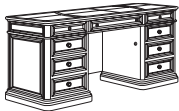

JUNIOR CREDEZA
7589-22
W66 D24 H30

- Cable accessible center drawer with drop-front; double pencil tray
- Box/box/file per pedestal; middle drawers have removable dividers
- Bottom two drawers lock via kneespace located locks
- Cable grommet in each end panel