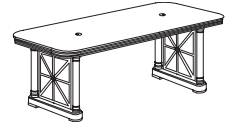

8' Rectangular Conference Table
7684-96A
96W 44D 30H
Consists of:
-005A Top
-001A Slab End Bases (Set)