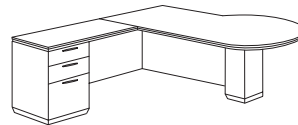

Left Executive L Desk with Laminate Modesty Panel
702_-28L
66W 78D 30H
Consists of:
-380L Right Single Pedestal Desk
-589 Left Single Pedestal Return

Left Executive Bow Front L Desk with Laminate Modesty Panel
702_-48BL
72W 90D 30H
Consists of:
-580BL Right Single Pedestal Desk
-589 Left Single Pedestal Return

Left Peninsula L Desk
702_-46
72W 90D 30H
Consists of:
-530 Right Peninsula Top, Panels
-113 Peninsula Desk Post
-589 Left Single Pedestal Return