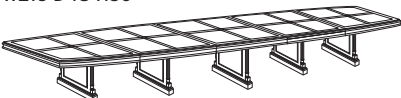

20' BOAT SHAPED EXPANDABLE CONFERENCE TABLE
7990-240EX
W240 D48 H30
22' BOAT SHAPED EXPANDABLE CONFERENCE TABLE
7990-264EX
W264 D48 H30