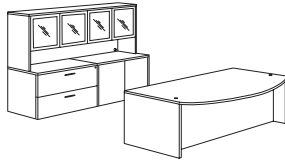

Executive Desk / Storage Suite

700_-901G
71W 111.25D 65H

Consists of:
-822 Exec BF Desk Shell
-831 B/B/F Pedestal
-832 F/F Pedestal
-827 Lateral File
-540 Two Door Cabinet
-428FG Frosted Glass Overhead