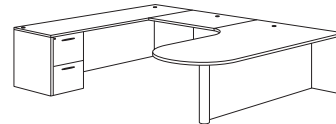

Left Corner Peninsula U Desk
700_-648CP (L)
71W 100.75D 29H
Consists of:
-221 RT Corner Peninsula Desk Shell
-230 Bullet Desk Support Base
-623 Bridge
-825 Credenza Shell
-832 F/F Pedestal