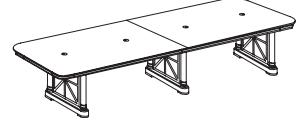

12' Rectangular Conference Table
7684-144
144W 44D 30H
Consists of:
-006 Top (2 pieces)
-001A Slab End Bases (Set)
-007 Center Slab Base