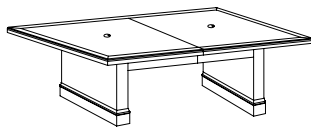

10' Boat Shaped Expandable Conference Table
713_-120EX
120W 48D 30H
Consists of:
-9030 Left & Right Tops
-9033 Bases (2 needed)
-9038 Rail Set for 10' Table

8' Rectangular Expandable Conference Table
713_-96REX
96W 48D 30H
Consists of:
-9028 Left & Right Tops
-9033 Bases (2 needed)
-9034 Rail Set for 8' Table