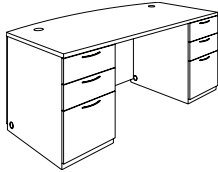

DMI COLLECTION

7040 Mocha / 7041 Honey Maple / 7042 Mahogany / 7043 White* / 7047 Walnut Finishes

72" Executive Bow Front Desk
72W X 36D X 30H
704_-7236BXDXD ..... $ 1844.00
One color with laminate modesty
704_-8221 top
704_-8222 modesty
704_-831 b/b/f peds (2)

704_-7236BWDXD ..... $ 1844.00
One color chassis with white top
7043-8221 top
704_-8222 modesty
704_-831 b/b/f peds (2)

704_-7236BXDWD ..... $ 2058.00
One color with white glass modesty
704_-8221 top
7049-8223WG glass modesty
704_-831 b/b/f peds (2)

704_-7236BWDWD ..... $ 2058.00
White top and glass modesty panel
7043-8221 top
7049-8223WG glass modesty
704_-831 b/b/f peds (2)