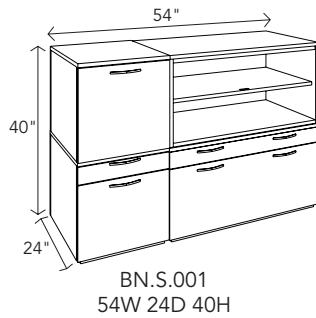

Causeway LAMINATE COLLECTION

Benching

The structure of today's offices are evolving and work is becoming increasingly more collaborative. Causeway's unique benching options provide easy mobility for interaction and complete access to shared materials. With components that work together or stand-alone, this benching solution allows for added flexibility in today's office environment.

Benching solutions are offered with optional cushions available in five colors.

Dimensions are in inches and are subject to variance. Options are subject to change without notice.

*White Laminate Finish available on select pieces

More sizes and options available. Please see the website or price list for details.