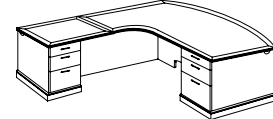

Left Corner L Desk
713_-51
72W 86.5D 30H
Consists of:
-780 Right Corner Single Pedestal Desk
-289 Left Single Pedestal Return