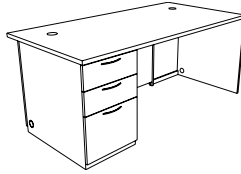

72" Executive Left Single Pedestal Desk
72W X 36D X 30H
704_-7236XXAXL ..... $ 1412.00
One color with laminate modesty
704_-8211 top
7049-1192 support rail
704_-8222 modesty
704_-831 b/b/f ped
704_-1182R wing end assembly