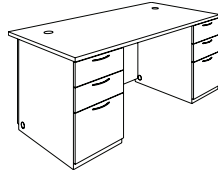

72" Executive Desk
72W X 36D X 30H
704_-7236XXDXD ..... $ 1844.00
One color with laminate modesty
704_-8211 top
704_-8222 modesty
704_-831 b/b/f peds (2)

704_-7236XWDXD ..... $ 1844.00
One color chassis with white top
7043-8211 top
704_-8222 modesty
704_-831 b/b/f peds (2)

704_-7236XXDWD ..... $ 2058.00
One color with white glass modesty
704_-8211 top
7049-8223WG glass modesty
704_-831 b/b/f peds (2)

704_-7236XWDWD ..... $ 2058.00
White top and glass modesty panel
7043-8211 top
7049-8223WG glass modesty
704_-831 b/b/f peds (2)