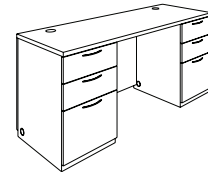

72" Executive Kneespace Credenza
72W X 24D X 30H
704_-7224XXDXD \$ 1559.00
One color with laminate modesty
704_-6201 top
704_-8222 modesty
704_-834 b/b/f peds (2)

66" Junior Executive Kneespace Credenza
66W X 24D X 30H
704_-6624XXDXD \$ 1497.00
One color with laminate modesty
704_-6202 top
704_-9222 modesty
704_-834 b/b/f peds (2)