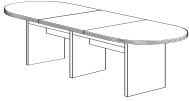

8' RACE TRACK EXPANDABLE CONFERENCE TABLE
700_-96EX
W96 D48 H30
10' RACE TRACK EXPANDABLE CONFERENCE TABLE
700_-120EX
W120 D48 H30

12' RACE TRACK EXPANDABLE CONFERENCE TABLE
700_-144EX
W144 D48 H30
14' RACE TRACK EXPANDABLE CONFERENCE TABLE
700_-168EX
W168 D48 H30