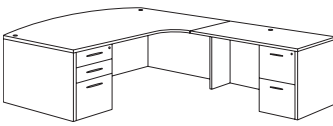

Right Corner Bow Front L Desk
700_-47ECB (R)
71W 95.25D 29H
Consists of:
-322 RT Corner Shell w/Bow Top
-831 B/B/F Pedestal
-824 Return
-832 F/F Pedestal