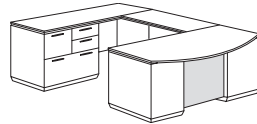

Left Executive Bow Front U Desk with Personal File
702_-508B
72W 114D 30H
Consists of:
-580B Right Single Pedestal Desk
-528 Left Personal File Credenza
-59 U Bridge