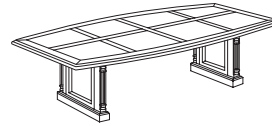

10' Boat Shaped Conference Table
7990-99
120W 48D 30H
Consists of:
-005 Two Piece Top
-007 Slab End Bases (set)