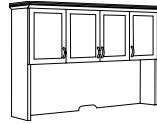

7130 EXECUTIVE CHERRY

Overhead Storage with Full Return Moulding
713_-63
74.5W 15D 50H