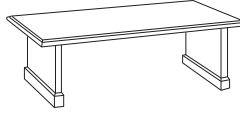

8' RECTANGULAR CONFERENCE TABLE

7462-94
W96 D44 H30