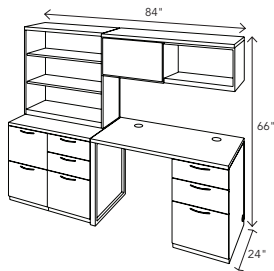

SH.T.003 Glass (above) or Laminate
84W 24D 66H