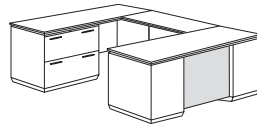

Left Executive U Desk with Lateral File
702_-538
72W 108D 30H
Consists of:
-580 Right Single Pedestal Desk
-548 Left Lateral File Credenza
-59 U Bridge