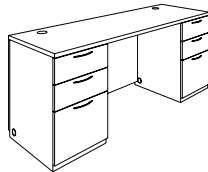

72" Executive Kneespace Credenza
72W X 24D X 30H
704_-7224XXDXD \$ 1559.00
One color with laminate modesty
704_-6201 top
704_-8222 modesty
704_-834 b/b/f peds (2)

66" Junior Executive Kneespace Credenza
66W X 24D X 30H
704_-6624XXDXD \$ 1497.00
One color with laminate modesty
704_-6202 top
704_-9222 modesty
704_-834 b/b/f peds (2)