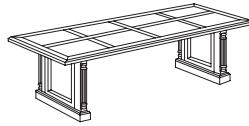

8' Rectangular Conference Table
7990-94
96W 48D 30H
Consists of:
-004 Top
-007 Slab End Bases (set)