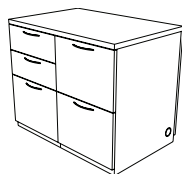

Causeway LAMINATE COLLECTION

FLEXSTEEL®
CONTRACT

7040 Mocha / 7041 Honey Maple / 7042 Mahogany / 7043 White* / 7047 Walnut Finishes

DMI COLLECTION

Personal Files

36W X 24D X 30H
704_-3624XXCXX ..... $ 1280.00

One color laminate
704_-8271 top
704_-834 b/b/f ped
704_-833 f/f ped

704_-3624XWCXX ..... $ 1280.00

One color chassis with white top
7043-8271 top
704_-834 b/b/f ped
704_-833 f/f ped