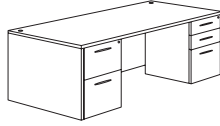

Executive Desk
700_-36
71W 35.5D 29H
Consists of:
-821 Desk Shell
-831 B/B/F Pedestal
-832 F/F Pedestal