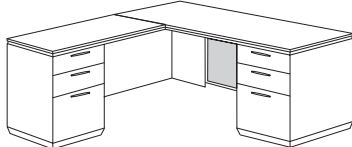

Left

* Items within this collection marked with an asterisk are GSA items.