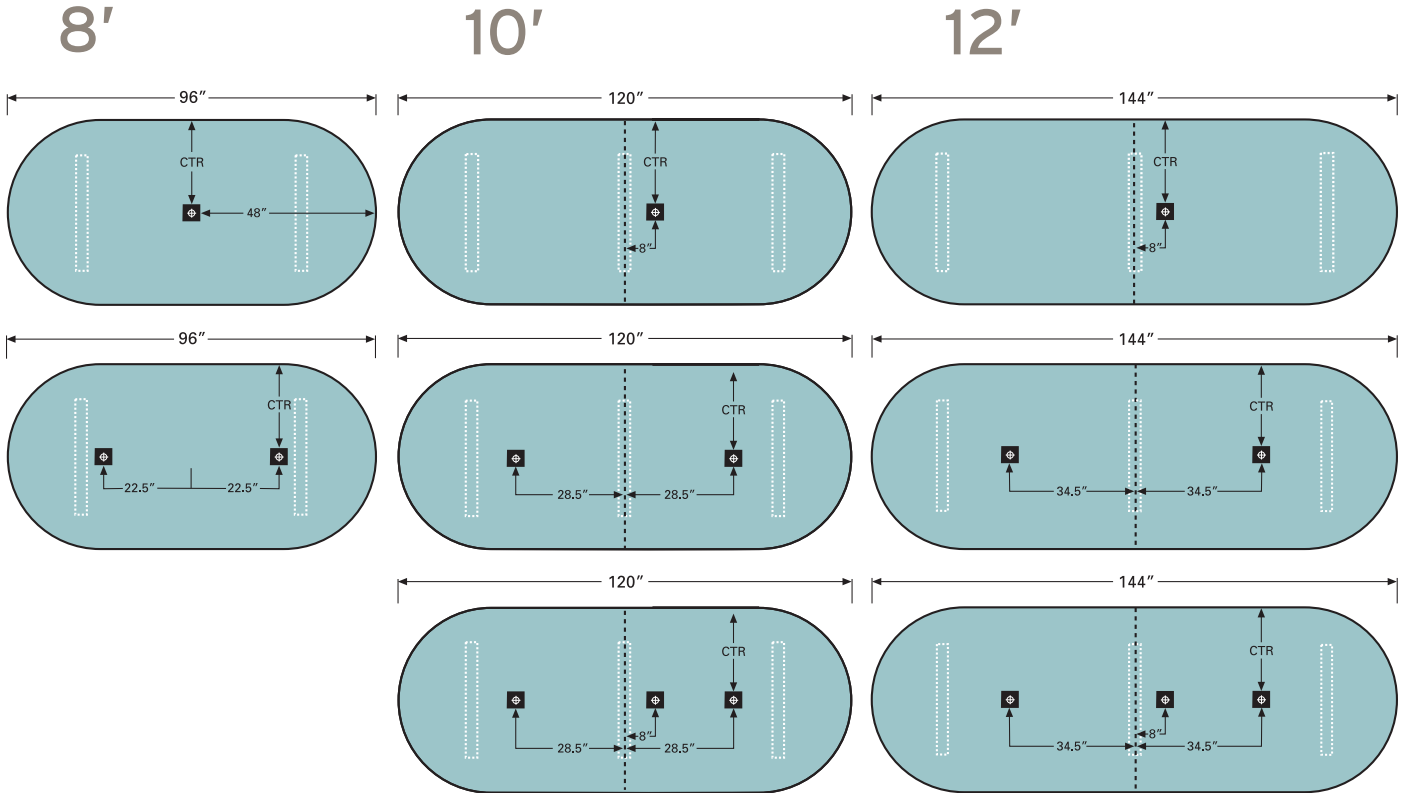

DATA PORT INSTALLATION LOCATIONS

RECTANGULAR CONFERENCE TABLES

Does not apply to expandable tables.

- DMI will offer data port installations for Power and Data ports(P&D ports) sold by DMI, in standard existing grommet locations on Expandable Tables, for a set installation price listed in our price list.
- DMI will provide installations of P&D ports not sold by DMI in the existing grommet holes for a 35% up charge to standard installation cost in price list, provided the client supplies detailed drawings of direction the ports are to be installed and exact dimensions of the port.
- While DMI Standard Conference tables outside of the Expandable Table program are not engineered for data ports, DMI may agree to install ports to these tables for a 50% up charge to standard installation charge if the client provides detailed, signed off drawings for dimensions and locations of ports. In these cases, DMI reserves the right to move data port locations if the desired location will interfere with table base support.

Note: Non-Expandable conference tables and the Fairplex Expandable tables do not feature cable management support on the tables nor their bases.

- IN all cases, table orders with installed P&D ports are not cancellable.