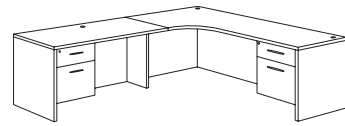

Left Corner 3/4 Ped L Desk
700_-51EQ (L)
71W 82.75D 29H
Consists of:
-621 Right Corner Credenza Shell
-838 B/F 3/4 Pedestal
-824 Return Shell
-838 B/F 3/4 Pedestal