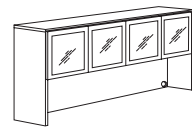

71" White Glass Overhead

700_-429WG
71W 15D 36H

Consists of:
-426 Open Overhead
-4291 White Glass Doors

66" White Glass Overhead

700_-928WG
66W 15D 36H

Consists of:
-922 Open Overhead
-9291 White Glass Doors