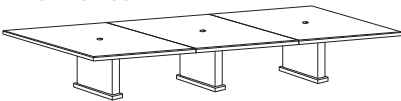

10' RECTANGULAR EXPANDABLE CONFERENCE TABLE
7139-120REX
W120 D48 H30

12' RECTANGULAR EXPANDABLE CONFERENCE TABLE
7139-144REX
W144 D48 H30

14' RECTANGULAR EXPANDABLE CONFERENCE TABLE
7139-168REX
W168 D48 H30