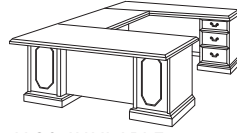

RIGHT EXECUTIVE U DESK
7462-78 (R)
W72 D107 H30

ALSO AVAILABLE:
LEFT EXECUTIVE U DESK
7462-79 (L)
W72 D107 H30