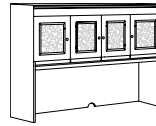

Overhead Storage with Crackle Glass
7302-404
69.5W 16D 48H