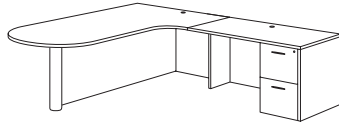

Right Corner Peninsula L Desk
700_-45EPC (R)
71W 89.25D 29H
Consists of:
-222 LT Corner Peninsula Desk Shell
-230 Corner Desk Post
-824 Return
-832 F/F Pedestal