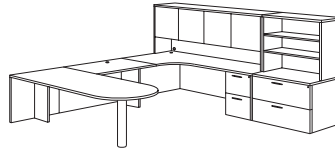

Right Peninsula U Workstation

700_-707W (R)
106.5W 106.5D 65H

Consists of:
-620 Exec Bullet Desk Shell
-630 Bullet Desk Post
-623 Bridge
-621 LT Corner Credenza Shell
-832 F/F Pedestal
-427L Wood Door Overhead
-827 Lateral File
-328 Open Overhead