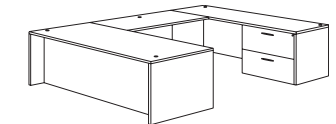

Executive Lateral File U Desk
700_-537538E (R/L)
71W 106.5D 29H
Consists of:
-821 Executive Desk Shell
-831 B/B/F Pedestal
-823 Bridge
-825 Credenza Shell
-827 Lateral file Pedestal