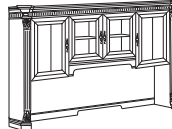

OVERHEAD STORAGE

7688-63
W76.5 D17 H50