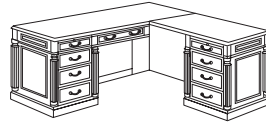

7990-57BHPL
72W 88D 30H
Consists of:
-570BHPL Left Single Pedestal Desk
-579HPL Right Single Pedestal Return

Right Executive L Desk
7990-57
72W 84D 30H
Consists of:
-570 Left Single Pedestal Desk
-579 Right Single Pedestal Return