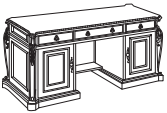

EXECUTIVE COMPUTER CREDEZA

7688-22
W72 D24.75 H30

- Drop-front, pull-out keyboard drawer with a power manager
- Storage shelf in back of kneehole
- Cable accessible
- Left ped features a felt-lined drawer with wood pencil tray
- Cabinet with a pull-out tray and a pull-out printer shelf
- Right ped features a felt-lined drawer with pencil tray and a 10 x 21 x 19.25 computer compartment