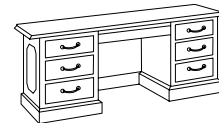

Tower CPU Computer Credenza
7350-22
66W 20D 30H