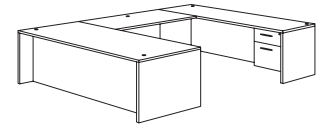

Executive 3/4 Ped U Desk
700_-5758EQ (R/L)
71W 106.5D 29H
Consists of:
-821 Executive Desk Shell
-838 B/F 3/4 Pedestal
-823 Bridge
-825 Credenza Shell
-838 B/F 3/4 Pedestal