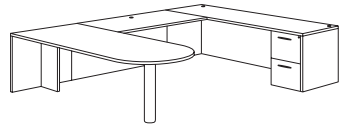

Executive Bullet U Desk
700_-647648E (R/L)
71W 106.5D 29H
Consists of:
-620 Bullet Desk Shell
-630 Bullet Desk Post
-823 Bridge
-825 Credenza Shell
-832 F/F Pedestal