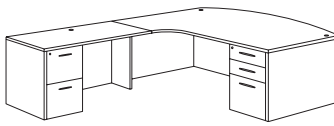

Left Corner Bow Front L Desk
700_-48ECB (L)
71W 95.25D 29H
Consists of:
-321 Left Corner Shell w/Bow Top
-831 B/B/F Pedestal
-824 Return
-832 F/F Pedestal