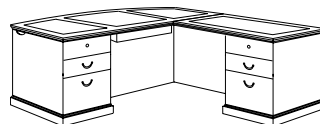

Right Executive Bow Front L Desk
7302-67
72W 90D 30H
Consists of:
-670 Left Bow Single Pedestal Desk
-579 Right Single Pedestal Return