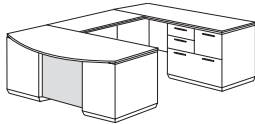

Right Executive Bow Front U Desk with Personal File
702_-507B
72W 114D 30H
Consists of:
-570B Left Single Pedestal Desk
-527 Right Personal File Credenza
-59 U Bridge