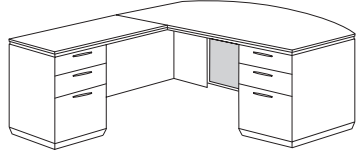

Left

* Items within this collection marked with an asterisk are GSA items.