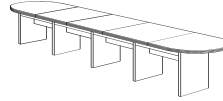

16' RACE TRACK EXPANDABLE CONFERENCE TABLE
700_-192EX
W192 D48 H30
18' RACE TRACK EXPANDABLE CONFERENCE TABLE
700_-216EX
W216 D48 H30

20' RACE TRACK EXPANDABLE CONFERENCE TABLE
700_-240EX
W240 D48 H30
22' RACE TRACK EXPANDABLE CONFERENCE TABLE
700_-264EX
W264 D48 H30