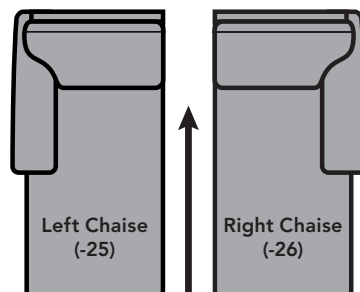

All innerspring mattresses are manufactured to meet the requirements of U.S. Flammability Specification DOC FF4-72 as revised and California Technical Bulletin 1633. The DreamFlex mattress is UL approved. If this does not meet your specific flame-retardant requirement, innerspring mattresses can be manufactured with FireGuard, a special fiberglass, fire-blocking ticking. This ticking is manufactured by Springs Industries, which certifies that it passes NFPA 701 Small Scale and MVS 302 tests. A net upcharge of $55.00 per mattress will be applied.

GENERAL PRODUCT INFORMATION

The descriptions and pictures contained in all catalogs or sales literature are based upon construction techniques in use at the time of publication. From time to time, new methods and materials become available which can improve quality and durability. FLEXSTEEL CONTRACT reserves the right to incorporate new materials or make changes in tailoring or frame without prior notice.

All weights and sizes shown in this price list are approximate. Special Note: Regarding recliners, if the recliner is being purchased for installation in a fire house Flexsteel will only warrant the Fire Fighter Recliners for use in this environment.

CHAISE INFORMATION

Flexsteel determines left from right by standing at the foot end of the chaise and facing the length of the piece. This determines the standard for left (-25) and right (-26).

ARM CAPS

List Price

Arm caps are not standard but are available upon request on items with fully upholstered arms.

The list DPG (Difference per Grade) is $15.00 per pair.

For example: one pair of arm caps in a Grade 6 fabric = $50.00 + $30.00 (2 DPG x $15.00) = $80.00 list price.

One pair arm caps Grade 4 fabric list price $50.00.

WOOD FINISHES

Flexsteel uses maple for exposed wood trim. Refer to the commercial wood finish samples or www.FlexsteelHospitality.com for color representation of each finish.

Standard Finishes

Classic Cherry – Code: 35"G"
Formal Mahogany – Code: 35"W"
Wild Cherry – Code: 35"N"
Honey – Code: 35"2"
Natural – Code: 35"=
Roast – Code: 35"\ and 34"1"
Florentine – Code: 35"&"
Java – Code: 35">"
Valencia – Code: 35"<"
Old Vine – Code: 35"X"
Pecan – Code: 35"C"
Ebony – Code: 35"9"
Harbor – Code: 35"\ and 34"L"
Smoke – Code: 35"\ and 34"E"
Drift – Code: 35"\ and 34"3"

*For best results, Natural Finish is recommended on Beech frames.

Upon request, Flexsteel Customer Care will mail an individual wood finish sample for purchaser's reference.

FlexGuard Super Poly Finish

Standard on all FLEXSTEEL CONTRACT products is a special finish developed for contract applications. FlexGuard is applied as a topcoat to all hospitality and healthcare exposed wood trim. It forms a tough, protective barrier, resisting stains and minor surface abrasions. It is considerably more wear resistant than regular lacquer or varnish finishes.