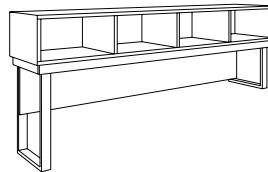

Deck Storage for Benching Applications

72" Deck Storage for Benching Applications
72W x 16D x 35H
704_-72BDS ..... $ 822.00
704_-1107 deck
7049-110 benching support frame
704_-110712 deck back panel

66" Deck Storage for Benching Applications
66W x 16D x 35H
704_-66BDS ..... $ 807.00
704_-1106 deck
7049-110 support frame
704_-110612 deck back panel