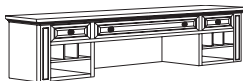

ALSO AVAILABLE:
OVERHEAD STORAGE
7859-44
W68 D15.5 H49

DESKTOP ORGANIZER