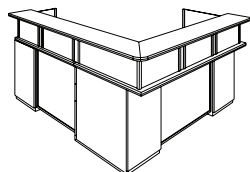

72" Reception Desk with Glass Modesty Panels

75W X 87D X 42.25H
72" Right Reception L Desk (shown)
704_-72RRLD ..... $ 3921.00

704_-7211L left reception desk top
704_-7203R right reception return top
7049-1192 support rail
7049-8223WG desk glass modesty panel
7049-9223WG return glass modesty panel
704_-831 b/b/f pedestal for desk
704_-834 b/b/f pedestal for return
704_-1182R desk wing end assembly
704_-304L reception l desk riser tops
7049-3041 aluminum framed white glass risers
704_-40 organizers (2)

72" Left Reception L Desk

704_-72LRLD ..... $ 3921.00

704_-7211R right reception desk top
704_-7203L left reception return top
7049-1192 support rail
7049-8223WG desk glass modesty panel
7049-9223WG return glass modesty panel
704_-831 b/b/f pedestal for desk
704_-834 b/b/f pedestal for return
704_-1182L desk wing end assembly
704_-304R reception l desk riser tops
7049-3041 aluminum framed white glass risers
704_-40 organizers (2)