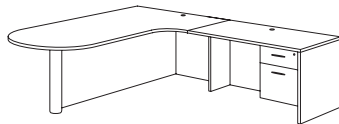

Right Corner Pen 3/4 Ped L Desk
700_-45EPCQ (R)
71W 89.25D 29H
Consists of:
-222 LT Corner Peninsula Desk Shell
-230 Corner Desk Post
-824 Return
-838 B/F 3/4 Pedestal