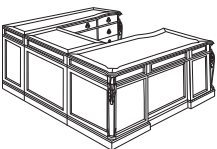

RIGHT EXECUTIVE U DESK

7688-57 (R)
W76 D112.5 H30