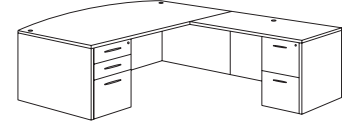

Executive Bow Front L Desk
700_-4748EB (R/L)
71W 88.5D 29H
Consists of:
-822 Desk Shell w/Bow Top
-831 B/B/F Pedestal
-824 Return
-832 F/F Pedestal