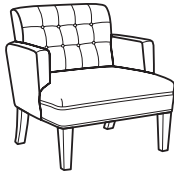

Made-to-Order Accent Chairs

Item Description	W"	D"	H"	Fabric Grade	List Price
Aiken Chair OC009-10	32	30	34	SG 04.....$	1196.00
				SG 05.....$	1214.00
				SG 06.....$	1232.00
				SG 08.....$	1268.00
				SG 10.....$	1304.00
				SG 12.....$	1340.00
				SG 14.....$	1375.00
				SG 16.....$	1411.00
				SG 18.....$	1447.00
				SG 20.....$	1483.00
				SG 22.....$	1519.00
				SG 24.....$	1555.00
				SG 26.....$	1590.00
				SG 28.....$	1626.00
				SG 30.....$	1662.00

- Seat height: 19"
- Seat width: 25"
- Seat depth: 21"
- Arm height: 26"