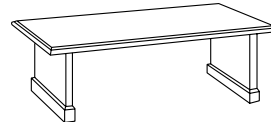

6' Rectangular Conference Table with Slab Bases
7350-93
72W 36D 30H

10' Rectangular Conference Table with Queen Anne Bases
7350-98
120W 46D 30H
Consists of:
-019 HPL Top (2 pieces)
-002 Pedestal Base (2 needed)

Bookcase
7350-08
30W 14D 74H

Bookcase
7350-09
30W 14D 74H