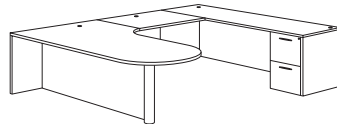

Right Corner Peninsula U Desk
700_-647CP (R)
71W 100.75D 29H
Consists of:
-222 LT Corner Peninsula Desk Shell
-230 Bullet Desk Support Base
-623 Bridge
-825 Credenza Shell
-832 F/F Pedestal