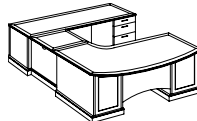

Right Executive U with Corner Desk
713_-847
72W 110D 30H
Consists of:
-770 Left Corner Single Pedestal Desk
-571 Right Single Pedestal Credenza
-69 Bridge