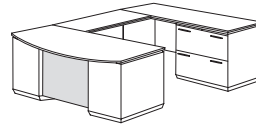

Right Executive Bow Front U Desk with Lateral File

702_-537B
72W 114D 30H
Consists of:
-570B Left Single Pedestal Desk
-547 Right Lateral File Credenza
-59 U Bridge

Right Executive Bow Front U Desk with Lateral File and White Glass Modesty Panel

702_-537BWG
72W 114D 30H
Consists of:
-570BWG Left Single Pedestal Desk
-547 Right Lateral File Credenza
-59 U Bridge

Right Executive Bow Front U Desk with Lateral File and Laminate Modesty Panel

702_-537BL
72W 114D 30H
Consists of:
-570BL Left Single Pedestal Desk
-547 Right Lateral File Credenza
-59 U Bridge