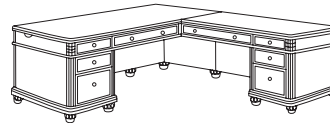

Right Executive L Desk
7480-55
72W 84D 30H
Consists of:
-570 Left Single Pedestal Desk
-579 Right Single Pedestal Return