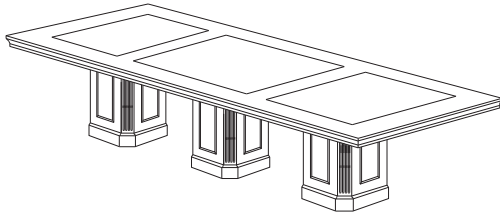

CONFERENCE ROOM

COLLECTIONS

TRADITIONAL VENEER

OXMOOR 7376 (Continued)