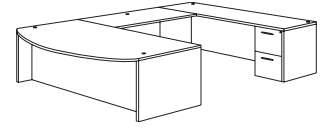

Executive Bow Front U Desk
700_-5758EB (R/L)
71W 112.25D 29H
Consists of:
-822 Desk Shell w/Bow Top
-831 B/B/F Pedestal
-823 Bridge
-825 Credenza Shell
-832 F/F Pedestal