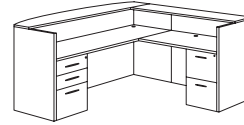

Reception L Desk
700_-6667 (R/L)
71W 78D 41H
Consists of:
-122 Reception Desk Shell
-831 B/B/F Pedestal
-124 Reception Return Shell
-125 Return Riser
-832 F/F Pedestal