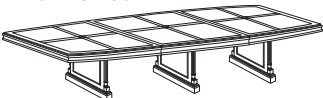

12' BOAT SHAPED EXPANDABLE CONFERENCE TABLE
7990-144EX
W144 D48 H30
14' BOAT SHAPED EXPANDABLE CONFERENCE TABLE
7990-168EX
W168 D48 H30