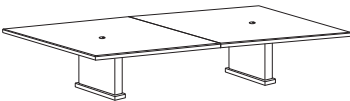

MARQUIS 7139

8' RECTANGULAR EXPANDABLE CONFERENCE TABLE
7139-96REX
W96 D48 H30