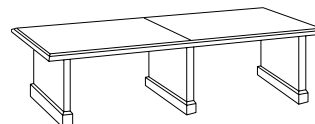

Lateral File
7350-152
32W 20D 30H

Four Drawer Lateral File
7350-17
36W 22D 54H

8' Rectangular Conference Table with Slab Bases
7350-94
96W 44D 30H

10' Rectangular Conference Table with Slab Bases
7350-95
120W 46D 30H
Consists of:
-019 HPL Top (2 pieces)
-001 Slab End Bases (set)
-029 Apron Support Rails