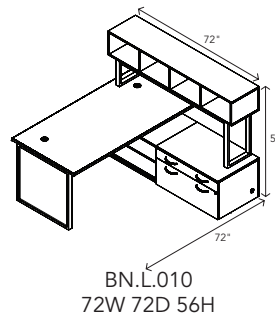

Causeway LAMINATE COLLECTION

Benching

The structure of today's offices are evolving and work is becoming increasingly more collaborative. Causeway's unique benching options provide easy mobility for interaction and complete access to shared materials. With components that work together or stand-alone, this benching solution allows for added flexibility in today's office environment.

Benching solutions are offered with optional cushions available in five colors.

Dimensions are in inches and are subject to variance. Options are subject to change without notice.

*White Laminate Finish available on select pieces

More sizes and options available. Please see the website or price list for details.