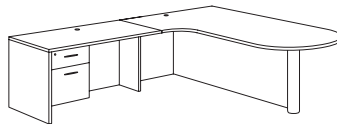

Left Corner Pen 3/4 Ped L Desk
700_-46EPCQ (L)
71W 89.25D 29H
Consists of:
-221 RT Corner Peninsula Desk Shell
-230 Corner Desk Post
-824 Return
-838 B/F 3/4 Pedestal