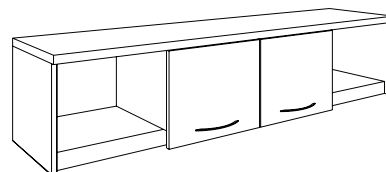

Wall Overhead with Laminate Doors

72" Wall Overhead
72W x 16D x 16.25H
704_-72WO ..... $ 645.00
704_-404 cabinet
704_-4046 laminate doors

66" Wall Overhead
66W x 16D x 16.25H
704_-66WO ..... $ 592.00
704_-403 cabinet
704_-4036 laminate doors