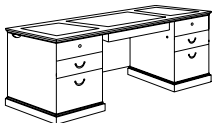

Executive Desk
7302-36
72W 36D 30H