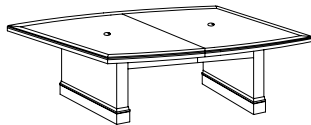

Two Door Buffet
713_-26B
38W 24D 36H

Presentation Board
713_-650
48-96W 3.75D 49H

End Table
713_-10
24W 24D 24H

Coffee Table
713_-40
48W 24D 18H

Sofa/Console Table
713_-84
48W 16D 28H

8' Boat Shaped Expandable Conference Table
713_-96EX
96W 48D 30H
Consists of:
-9031 Left & Right Tops
-9033 Bases (2 needed)
-9034 Rail Set for 8' Table

12' Boat Shaped Expandable Conference Table
713_-144EX
144W 48D 30H
Consists of:
-9031 Left & Right Tops
-9032 Center Top & Rails
-9033 Bases (3 needed)
-9035 Rail Set for -9031 (2 needed)

16' Boat Shaped Expandable Conference Table
713_-192EX
192W 48D 30H
Consists of:
-9031 Left & Right Tops
-9032 Center Top & Rails (2 needed)
-9033 Bases (4 needed)
-9035 Rail Set for -9031 (2 needed)