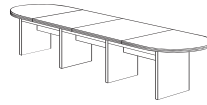

FAIRPLEX 7004/7005/7006

8' RACE TRACK EXPANDABLE CONFERENCE TABLE
700_-96EX
W96 D48 H30
10' RACE TRACK EXPANDABLE CONFERENCE TABLE
700_-120EX
W120 D48 H30

12' RACE TRACK EXPANDABLE CONFERENCE TABLE
700_-144EX
W144 D48 H30
14' RACE TRACK EXPANDABLE CONFERENCE TABLE
700_-168EX
W168 D48 H30

16' RACE TRACK EXPANDABLE CONFERENCE TABLE
700_-192EX
W192 D48 H30
18' RACE TRACK EXPANDABLE CONFERENCE TABLE
700_-216EX
W216 D48 H30

20' RACE TRACK EXPANDABLE CONFERENCE TABLE
700_-240EX
W240 D48 H30
22' RACE TRACK EXPANDABLE CONFERENCE TABLE
700_-264EX
W264 D48 H30