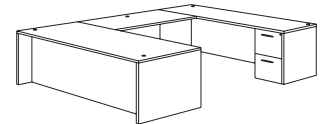

Executive U Desk
700_-5758E (R/L)
71W 106.5D 29H
Consists of:
-821 Executive Desk Shell
-831 B/B/F Pedestal
-823 Bridge
-825 Credenza Shell
-832 F/F Pedestal