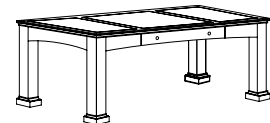

Table Desk
7302-88
72W 36D 30H
Consists of:
-82 Top
-81 Four Leg Base