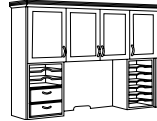

Overhead Storage with Return Moulding and Organizers
713_-635
74.5W 15D 50H
Consists of:
-63 Overhead Storage
-621 Letter Tray/Drawer Organizer
-622 Letter Tray Organizer