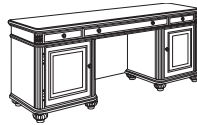

Left Computer L Desk
7480-49A
66W 76D 30H
Consists of:
-490 Right Single Pedestal Desk
-499 Left Single Pedestal Return

Kneehole Credenza
7480-21
72W 24D 30H

Computer Credenza
7480-22
67.5W 24.25D 30H

Right Executive L Desk
7480-55
72W 84D 30H
Consists of:
-570 Left Single Pedestal Desk
-579 Right Single Pedestal Return