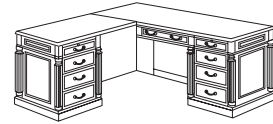

Table Desk with HPL Top
7990-88HPL
72W 36D 30H

Executive Credenza with HPL Top
7990-20HPL
72W 24D 30H

Executive Credenza
7990-21
72W 24D 30H

Computer Credenza
7990-22
72W 24D 30H

Right Executive L Desk
7990-48
66W 78D 30H
Consists of:
-470 Left Single Pedestal Desk
-579 Right Single Pedestal Return