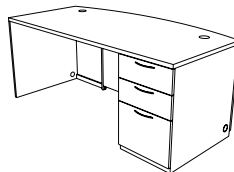

72" Executive Right Sgl Ped Bow Front Desk
72W X 36D X 30H
704_-7236BXAXR ..... $ 1412.00
One color with laminate modesty
704_-8221 top
7049-1192 support rail
704_-8222 modesty
704_-831 b/b/f ped
704_-1182L wing end assembly

704_-7236BWAXR ..... $ 1412.00
One color with laminate modesty
7043-8221 top
7049-1192 support rail
704_-8222 modesty
704_-831 b/b/f ped
704_-1182L wing end assembly

704_-7236BXAWR ..... $ 1626.00
One color chassis with white glass modesty
704_-8221 top
7049-1192 support rail
7049-8223WG glass modesty
704_-831 b/b/f ped
704_-1182L wing end assembly

704_-7236BWAWR ..... $ 1626.00
White top and glass modesty panel
7043-8221 top
7049-1192 support rail
7049-8223WG glass modesty
704_-831 b/b/f ped
704_-1182L wing end assembly