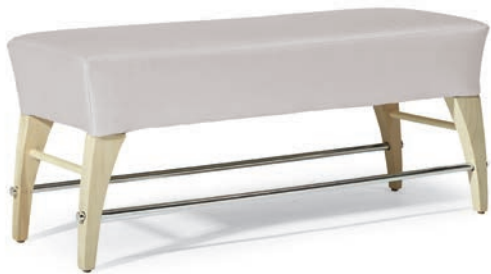

Made-to-Order OTTOMANS & BENCHES

Jung bench [OC013-21]
44.5W 18D 19.5H