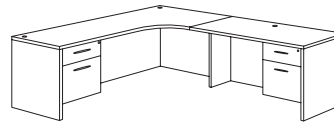

Right Corner 3/4 Ped L Desk
700_-50EQ (R)
71W 82.75D 29H
Consists of:
-622 Left Corner Credenza Shell
-838 B/F 3/4 Pedestal
-824 Return Shell
-838 B/F 3/4 Pedestal