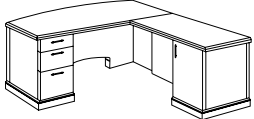

Right Computer L Desk
713_-27
72W 84D 30H
Consists of:
-570 Left Single Pedestal Desk
-379 Right Computer Pedestal Return