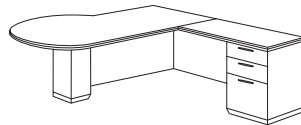

Right Executive L Desk with Laminate Modesty Panel
702_-27L
66W 78D 30H
Consists of:
-370L Left Single Pedestal Desk
-579 Right Single Pedestal Return

Right Peninsula L Desk
702_-45
72W 90D 30H
Consists of:
-520 Left Peninsula Top, Panels
-113 Peninsula Desk Post
-579 Right Single Pedestal Return