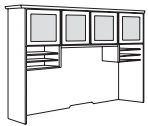

Overhead Storage with Frosted Glass Doors
702_-61
66W 16D 42H