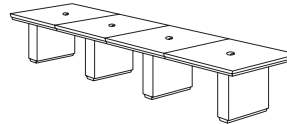

16' Rectangular Expandable Table
702_-192REX
192W 48D 30H
Consists of:
-9028 Left & Right Tops
-9032 Center Top & Rails (2 needed)
-9033 Bases (4 needed)
-9035 Rail Set, 42.5" (2 needed)