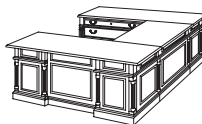

Left Lateral File U Desk
7990-538
72W 110D 30H
Consists of:
-580 Right Single Pedestal Desk
-548 Left Lateral File Credenza
-59 U Bridge