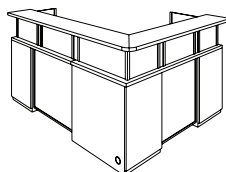

60" Reception Desk with Glass Modesty Panels

63W X 81D X 42.25H
60" Right Reception L Desk (shown)
704_-60RRLD ..... $ 3362.00

704_-5211L left reception desk top
704_-7203R right reception return top
7049-6223WG desk glass modesty panel
7049-9223WG return glass modesty panel
704_-831 b/b/f pedestal for desk
704_-834 b/b/f pedestal for return
704_-1182R desk wing end assembly
704_-303L reception l desk riser tops
7049-3031 aluminum framed white glass risers

60" Left Reception L Desk

704_-60LRLD ..... $ 3362.00

704_-5211R right reception desk top
704_-7203L right reception return top
7049-6223WG desk glass modesty panel
7049-9223WG return glass modesty panel
704_-831 b/b/f pedestal for desk
704_-834 b/b/f pedestal for return
704_-1182L desk wing end assembly
704_-303R reception l desk riser tops
7049-3031 aluminum framed white glass risers

*Optional Organizer 704_-40 available for Reception Desks