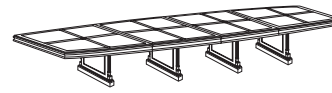

16' Boat Shaped Expandable Conference Table
7990-192EX
192W 48D 30H
Consists of:
-9031 Left & Right Tops
-9032 Center Top & Rails (2 needed)
-9033 Bases (4 needed)
-9035 Rail Set for -9031 (2 needed)