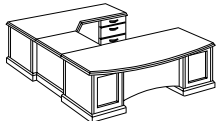

Right Executive Corner U Desk
713_-78
72W 110D 30H
Consists of:
-570 Left Single Pedestal Desk
-517 Right Sgl Ped Corner Credenza
-69 Bridge