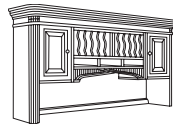

Governor's Overhead Storage
7480-44
69W 15D 46.5H