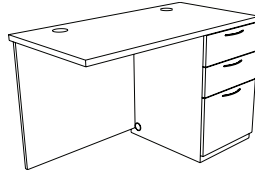

48" Right/Left Single Pedestal Return
48W X 24D X 30H
704_-4824XXAXX ..... $ 864.00
One color with laminate modesty
704_-6203 top
704_-9222 modesty
704_-834 b/b/f ped

704_-4824XWAXX ..... $ 864.00
One color chassis with white top
7043-6203 top
704_-9222 modesty
704_-834 b/b/f ped

704_-4824XXAWX ..... $ 1072.00
One color with white glass modesty
704_-6203 top
7049-9223WG glass modesty
704_-834 b/b/f ped

704_-4824XWAWX ..... $ 1072.00
White top and glass modesty panel
7043-6203 top
7049-9223WG glass modesty
704_-834 b/b/f ped