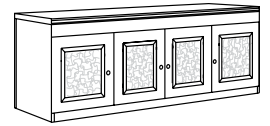

Wall Mounted Overhead Storage with Crackle Glass
7302-403
69.5W 16D 25H