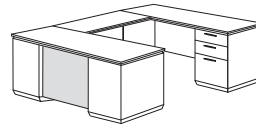

7027 WALNUT

Right Executive U Desk

702_-57
72W 108D 30H
Consists of:
-570 Left Single Pedestal Desk
-571 Right Single Pedestal Credenza
-59 U Bridge

Right Executive U Desk with White Glass Modesty Panel

702_-57WG
72W 108D 30H
Consists of:
-570WG Left Single Pedestal Desk
-571 Right Single Pedestal Credenza
-59 U Bridge

Right Executive U Desk with Laminate Modesty Panel

702_-57L
72W 108D 30H
Consists of:
-570L Left Single Pedestal Desk
-571 Right Single Pedestal Credenza
-59 U Bridge