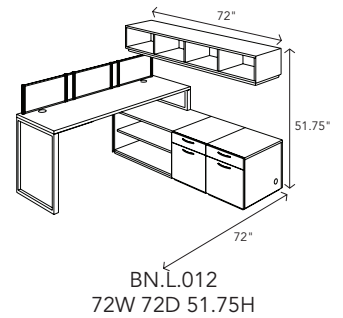

Causeway LAMINATE COLLECTION

Benching

The structure of today's offices are evolving and work is becoming increasingly more collaborative. Causeway's unique benching options provide easy mobility for interaction and complete access to shared materials. With components that work together or stand-alone, this benching solution allows for added flexibility in today's office environment.

Benching solutions are offered with optional cushions available in five colors.

Dimensions are in inches and are subject to variance. Options are subject to change without notice.

*White Laminate Finish available on select pieces

More sizes and options available. Please see the website or price list for details.