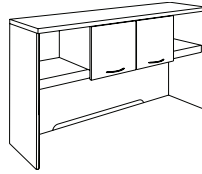

Overhead with Laminate Doors

72" Overhead
72W x 16D x 36H
704_-72O ..... $ 739.00
704_-62 cabinet
704_-4046 laminate doors

66" Overhead
66W x 16D x 36H
704_-66O ..... $ 707.00
704_-61 cabinet
704_-4036 laminate doors