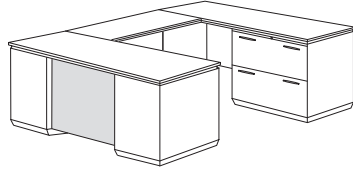

Item Description	Weight	Cubic	List	
Model Number	W" D" H"	Lbs.	Ft.	Price Features
Right Executive U Desk with Lateral File*				
702_-537*	72 108 30	643	101.9	$ 4255.00
Consists of:				
-570 Left Single Ped Desk	72 36 30	296	55.1	$ 1998.00
-547 Right Lateral File Credenza	72 24 30	268	40.2	$ 1894.00
-59 U Bridge	48 24 30	79	6.6	$ 363.00
Right Executive U Desk with Lateral File (Flat Packed)				
702_-537FP	72 108 30	747	64.4	$ 3445.00
Consists of:				
-361 Desk Top, Modesty		119	7.5	$ 418.00
-363 Left B/B/F Pedestal		132	16.9	$ 723.00
-5702 Right Desk Support Ped		58	5.3	$ 426.00
-5401 Credenza Top, Modesty		128	5.6	$ 373.00
-5472 Lateral File Pedestal		132	20.4	$ 914.00
-2101 Left Credenza Support Pedestal		99	2.1	$ 228.00
-59 U Bridge		79	6.6	$ 363.00
Right Executive U Desk with White Glass Modesty and Lateral File*				
702_-537WG*	72 108 30	643	109.1	$ 4355.00
Consists of:				
-570WG Left Single Ped Desk	72 36 30	296	55.1	$ 2098.00
-547 Right Lateral File Credenza	72 24 30	268	40.2	$ 1894.00
-59 U Bridge	48 24 30	79	6.6	$ 363.00
Right Executive U Desk with White Glass Modesty & Lateral File (Flat Packed)				
702_-537BWGFP	72 108 30	747	64.4	$ 3475.00
Consists of:				
-361WG Desk Top, Modesty		119	7.5	$ 448.00
-363 Left B/B/F Pedestal		132	16.9	$ 723.00
-5702 Right Desk Support Ped		58	5.3	$ 426.00
-5401 Credenza Top, Modesty		128	5.6	$ 373.00
-5472 Lateral File Pedestal		132	20.4	$ 914.00
-2101 Left Credenza Support Pedestal		99	2.1	$ 228.00
-59 U Bridge		79	6.6	$ 363.00
Right Executive U Desk with Laminate Modesty and Lateral File*				
702_-537L*	72 108 30	643	109.1	$ 4316.00
Consists of:				
-570L Left Single Ped Desk	72 36 30	296	55.1	$ 2059.00
-547 Right Lateral File Credenza	72 24 30	268	40.2	$ 1894.00
-59 U Bridge	48 24 30	79	6.6	$ 363.00
Right Executive U Desk with Laminate Modesty and Lateral File (Flat Packed)				
702_-537LFP	72 108 30	747	64.4	$ 3452.00
Consists of:				
-361L Desk Top, Modesty		119	7.5	$ 425.00
-363 Left B/B/F Pedestal		132	16.9	$ 723.00
-5702 Right Desk Support Ped		58	5.3	$ 426.00
-5401 Credenza Top, Modesty		128	5.6	$ 373.00
-5472 Lateral File Pedestal		132	20.4	$ 914.00
-2101 Left Credenza Support Pedestal		99	2.1	$ 228.00
-59 U Bridge		79	6.6	$ 363.00

- Locking box / box / file drawer desk pedestal
- Pencil tray in top box drawers
- Removable divider in bottom box drawers
- Two lateral file drawers in credenza
- Lateral file is central locking
- Grommets in corners of desk top
- Grommets in credenza and bridge modesty panels

* Items within this collection marked with an asterisk are GSA items.