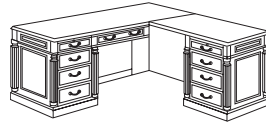

Table Desk with HPL Top
7990-88HPL
72W 36D 30H

Executive Credenza with HPL Top
7990-20HPL
72W 24D 30H

Executive Credenza
7990-21
72W 24D 30H

Computer Credenza
7990-22
72W 24D 30H

Right Executive L Desk
7990-48
66W 78D 30H
Consists of:
-470 Left Single Pedestal Desk
-579 Right Single Pedestal Return