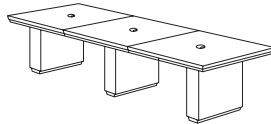

12' Rectangular Expandable Table
702_-144REX
144W 48D 30H
Consists of:
-9028 Left & Right Tops
-9032 Center Top & Rails
-9033 Bases (3 needed)
-9035 Rail Set, 42.5" (2 needed)