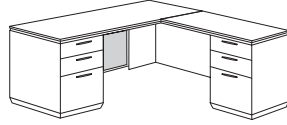

Executive Bow Front Desk with White Glass Modesty Panel
702_-37WG
72W 42D 30H

Right Executive L Desk
702_-47
72W 84D 30H
Consists of:
-570 Left Single Pedestal Desk
-579 Right Single Pedestal Return

Right Executive L Desk with White Glass Modesty Panel
702_-47WG
72W 84D 30H
Consists of:
-570WG Left Single Pedestal Desk
-579 Right Single Pedestal Return

Right Executive L Desk with Laminate Modesty Panel
702_-47L
72W 84D 30H
Consists of:
-570L Left Single Pedestal Desk
-579 Right Single Pedestal Return

Right Executive L Desk
702_-27
66W 78D 30H
Consists of:
-370 Left Single Pedestal Desk
-579 Right Single Pedestal Return

Right Executive L Desk with White Glass Modesty Panel
702_-27WG
66W 78D 30H
Consists of:
-370WG Left Single Pedestal Desk
-579 Right Single Pedestal Return