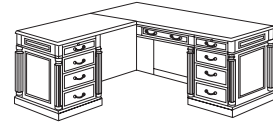

7990-58BHPL
72W 88D 30H
Consists of:
-580BHPL Right Single Pedestal Desk
-589HPL Left Single Pedestal Return

Left Executive L Desk
7990-58
72W 84D 30H
Consists of:
-580 Right Single Pedestal Desk
-589 Left Single Pedestal Return