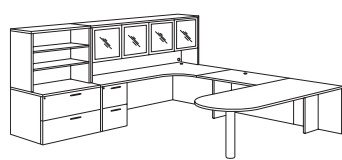

Left Peninsula U Workstation

700_-708G (L)
106.5W 106.5D 65H

Consists of:
-620 Exec Bullet Desk Shell
-630 Bullet Desk Post
-623 Bridge
-622 RT Corner Credenza Shell
-832 F/F Pedestal
-428FG Frosted Glass Overhead
-827 Lateral File
-328 Open Overhead

Executive Desk / Storage Suite

700_-901WG
71W 111.25D 65H

Consists of:
-822 Exec BF Desk Shell
-831 B/B/F Pedestal
-832 F/F Pedestal
-827 Lateral File
-540 Two Door Cabinet
-429WG White Glass Overhead

Right Peninsula U Workstation

700_-707WG (R)
106.5W 106.5D 65H

Consists of:
-620 Exec Bullet Desk Shell
-630 Bullet Desk Post
-623 Bridge
-621 LT Corner Credenza Shell
-832 F/F Pedestal
-429WG White Glass Overhead
-827 Lateral File
-328 Open Overhead

Left Peninsula U Workstation

700_-708WG (L)
106.5W 106.5D 65H

Consists of:
-620 Exec Bullet Desk Shell
-630 Bullet Desk Post
-623 Bridge
-622 RT Corner Credenza Shell
-832 F/F Pedestal
-429WG White Glass Overhead
-827 Lateral File
-328 Open Overhead