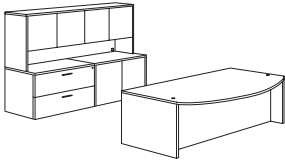

Executive Desk / Storage Suite

700_-901W
71W 111.25D 65H

Consists of:
-822 Exec BF Desk Shell
-831 B/B/F Pedestal
-832 F/F Pedestal
-827 Lateral File
-540 Two Door Cabinet
-427L Wood Door Overhead