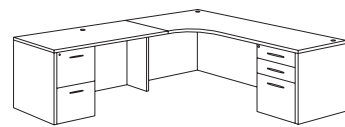

Left Executive Corner L Desk
700_-51E (L)
71W 82.75D 29H
Consists of:
-621 Right Corner Credenza Shell
-831 B/B/F Pedestal
-824 Return Shell
-832 F/F Pedestal