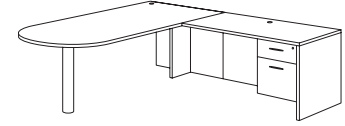

Executive Bullet 3/4 Ped L Desk
700_-4546EQ (R/L)
71W 82.75D 29H
Consists of:
-620 Bullet Desk Shell
-630 Bullet Desk Post
-824 Return
-838 B/F 3/4 Pedestal