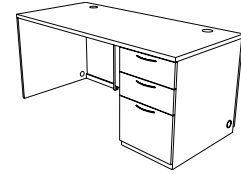

66" Right Single Pedestal Desk
66W X 30D X 30H
704_-6630XXAXR ..... $ 1275.00
One color with laminate modesty
704_-9211 top
7049-1193 support rail
704_-9222 modesty
704_-831 b/b/f ped
704_-1182L wing end assembly

704_-7236XWAXR ..... $ 1412.00
One color chassis with white top
7043-8211 top
7049-1192 support rail
704_-8222 modesty
704_-831 b/b/f ped
704_-1182L wing end assembly

704_-7236XWAXL ..... $ 1412.00
One color chassis with white top
7043-8211 top
7049-1192 support rail
704_-8222 modesty
704_-831 b/b/f ped
704_-1182R wing end assembly

704_-6630XWAXR ..... $ 1275.00
One color chassis with white top
7043-9211 top
7049-1193 support rail
704_-9222 modesty
704_-831 b/b/f ped
704_-1182L wing end assembly

704_-7236XXAWR ..... $ 1626.00
One color chassis with white glass modesty
704_-8211 top
7049-1192 support rail
7049-8223WG glass modesty
704_-831 b/b/f ped
704_-1182L wing end assembly

704_-7236XXAWL ..... $ 1626.00
One color chassis with white glass modesty
704_-8211 top
7049-1192 support rail
7049-8223WG glass modesty
704_-831 b/b/f ped
704_-1182R wing end assembly

704_-6630XXAWR ..... $ 1483.00
One color chassis with white glass modesty
704_-9211 top
7049-1193 support rail
7049-9223WG glass modesty
704_-831 b/b/f ped
704_-1182L wing end assembly

704_-7236XWAWR ..... $ 1626.00
White top and glass modesty panel
7043-8211 top
7049-1192 support rail
7049-8223WG glass modesty
704_-831 b/b/f ped
704_-1182L wing end assembly

704_-7236XWAWL ..... $ 1626.00
White top and glass modesty panel
7043-8211 top
7049-1192 support rail
7049-8223WG glass modesty
704_-831 b/b/f ped
704_-1182R wing end assembly

704_-6630XWAWR ..... $ 1483.00
White top and glass modesty panel
7043-9211 top
7049-1193 support rail
7049-9223WG glass modesty
704_-831 b/b/f ped
704_-1182L wing end assembly