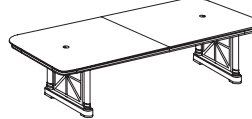

10' Rectangular Conference Table
7684-120
120W 44D 30H
Consists of:
-015 Top (2 pieces)
-001A Slab End Bases (Set)