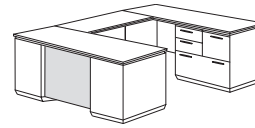

Right Executive U Desk with Personal File
702_-507
72W 108D 30H
Consists of:
-570 Left Single Pedestal Desk
-527 Right Personal File Credenza
-59 U Bridge