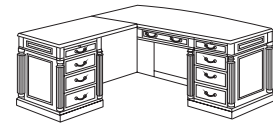

Left Executive Bow Front L Desk
7990-58B
72W 88D 30H
Consists of:
-580B Right Single Pedestal Desk
-589 Left Single Pedestal Return