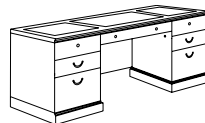

Kneehole Credenza without Return Moulding
7302-215
69.5W 24D 30H