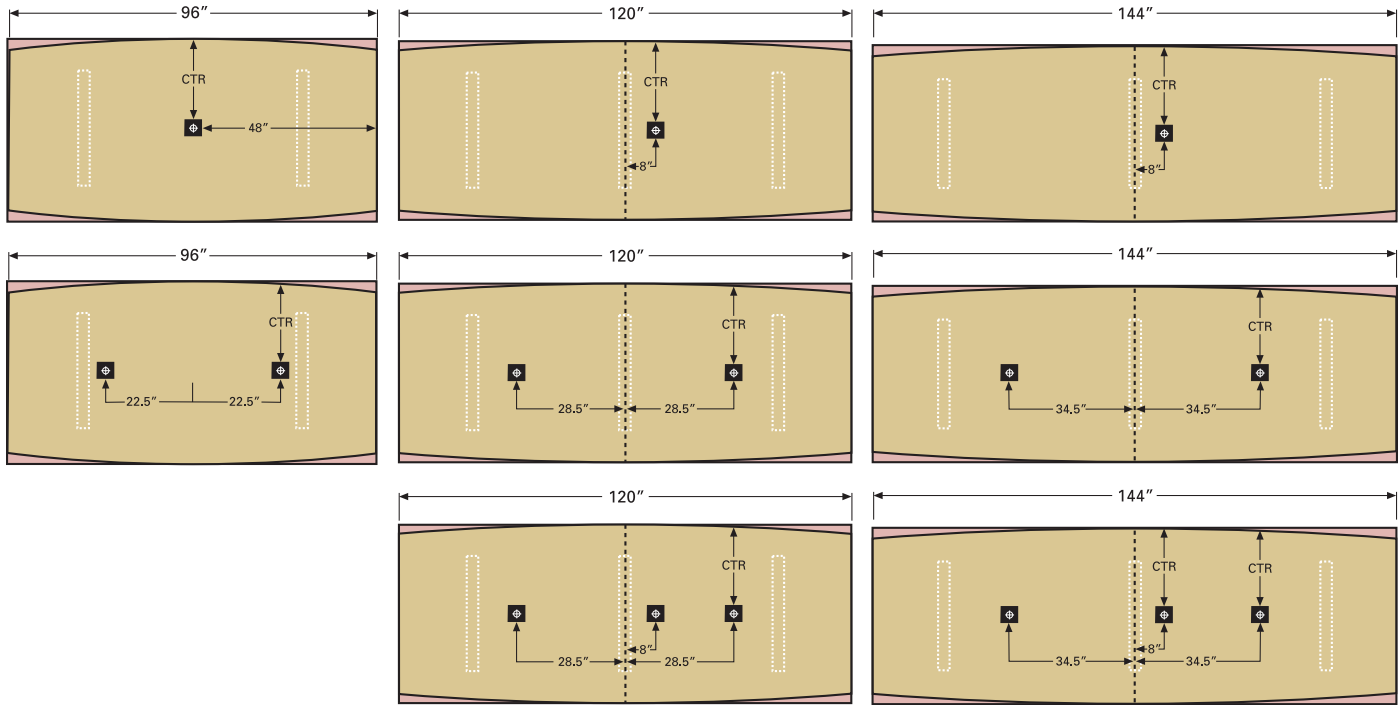

CONFERENCE ROOM

COLLECTIONS

DATA PORT INSTALLATION LOCATIONS

RECTANGULAR & BOAT SHAPED CONFERENCE TABLES *Does not apply to expandable tables.*

8'

10'

12'

DATA PORT INSTALLATION LOCATIONS