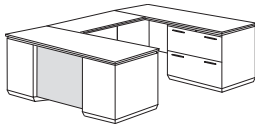

Pimlico LAMINATE COLLECTION

Right Executive U Desk with Lateral File
702_-537
72W 108D 30H
Consists of:
-570 Left Single Pedestal Desk
-547 Right Lateral File Credenza
-59 U Bridge