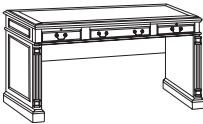

Left Executive L Desk
7990-58
72W 84D 30H
Consists of:
-580 Right Single Pedestal Desk
-589 Left Single Pedestal Return

Table Desk
7990-88
72W 36D 30H

Executive Credenza
7990-20
72W 24D 30H

Right Executive L Desk with HPL Top