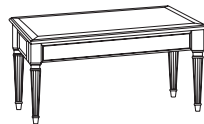

14' Rectangular Expandable Conference Table
7990-168REX
168W 48D 30H
Consists of:
-9029 Left & Right Tops
-9032 Center Top & Rails
-9033 Bases (3 needed)
-9037 Rail Set for -9029 (2 needed)

Coffee Table
7990-40
48W 24D 18H