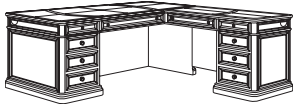

RIGHT EXECUTIVE L DESK
7859-55 (R)
W72 D84 H30