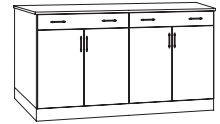

Bookcase
700_-828
35.5W 15D 42H

Lateral File
700_-827
35.5W 22D 29H

Two-Door Cabinet
700_-540
35.5W 22.75D 29H

Frosted Glass Door Cabinet
700_-541
35.5W 22.75D 29H

Buffet
700_-25
64.5W 22.5D 36H

Four-Drawer Lateral File
700_-17
35.5W 22.5D 55H