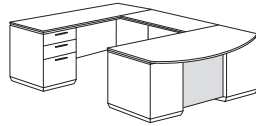

Left Executive Bow Front U Desk

702_-58B
72W 114D 30H
Consists of:
-580B Right Single Pedestal Desk
-581 Left Single Pedestal Credenza
-59 U Bridge

Left Executive Bow Front U Desk with White Glass Modesty Panel

702_-58BWG
72W 114D 30H
Consists of:
-580BWG Right Single Pedestal Desk
-581 Left Single Pedestal Credenza
-59 U Bridge

Left Executive Bow Front U Desk with Laminate Modesty Panel

702_-58BL
72W 114D 30H
Consists of:
-580BL Right Single Pedestal Desk
-581 Left Single Pedestal Credenza
-59 U Bridge