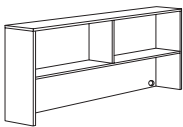

71" Open Overhead

700_-426
71W 15D 36H

66" Open Overhead

700_-922
66W 15D 36H