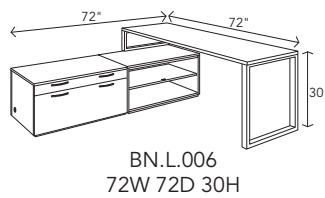

Causeway LAMINATE COLLECTION

Benching

The structure of today's offices are evolving and work is becoming increasingly more collaborative. Causeway's unique benching options provide easy mobility for interaction and complete access to shared materials. With components that work together or stand-alone, this benching solution allows for added flexibility in today's office environment.

Benching solutions are offered with optional cushions available in five colors.

Dimensions are in inches and are subject to variance. Options are subject to change without notice.

*White Laminate Finish available on select pieces

More sizes and options available. Please see the website or price list for details.