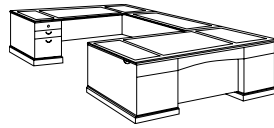

Left Executive U Desk
7302-58
72W 108D 30H
Consists of:
-580 Right Single Pedestal Desk
-581 Left Single Pedestal Credenza
-59 U Bridge