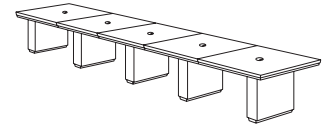

20' Rectangular Expandable Table
702_-240REX
240W 48D 30H
Consists of:
-9028 Left & Right Tops
-9032 Center Top & Rails (3 needed)
-9033 Bases (5 needed)
-9035 Rail Set, 42.5" (2 needed)

10' Rectangular Expandable Table
702_-120REX
120W 48D 30H
Consists of:
-9029 Left & Right Tops
-9033 Bases (2 needed)
-9038 Rail Set, 69.5"

14' Rectangular Expandable Table
702_-168REX
168W 48D 30H
Consists of:
-9029 Left & Right Tops
-9032 Center Top & Rails
-9033 Bases (3 needed)
-9037 Rail Set, 55" (2 needed)

18' Rectangular Expandable Table
702_-216REX
216W 48D 30H
Consists of:
-9029 Left & Right Tops
-9032 Center Top & Rails (2 needed)
-9033 Bases (4 needed)
-9037 Rail Set, 55" (2 needed)

22' Rectangular Expandable Table
702_-264REX
264W 48D 30H
Consists of:
-9029 Left & Right Tops
-9032 Center Top & Rails (3 needed)
-9033 Bases (5 needed)
-9037 Rail Set, 55" (2 needed)

Dimensions are in inches and are subject to variance. Options are subject to change without notice.

More sizes and options, including flat-packed items, available. Please see the website or price list for details.