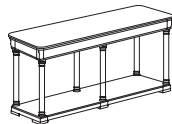

Sofa/Console Table
7684-82
60W 17D 32H