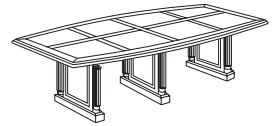

Keswick VENEER COLLECTION

Presentation Board
7990-650
48W 4.75D 49H

8' Rectangular Conference Table
7990-94
96W 48D 30H
Consists of:
-004 Top
-007 Slab End Bases (set)

10' Boat Shaped Conference Table
7990-99
120W 48D 30H
Consists of:
-005 Two Piece Top
-007 Slab End Bases (set)