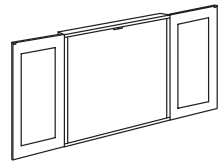

Presentation Board
700_-650
47W 5D 47H Closed
94W 4.25D 47H Open