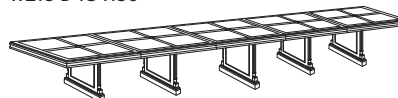

20' RECTANGULAR EXPANDABLE CONFERENCE TABLE
7990-240REX
W240 D48 H30
22' RECTANGULAR EXPANDABLE CONFERENCE TABLE
7990-264REX
W264 D48 H30