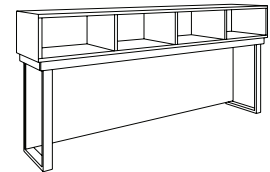

Deck Storage for Benching Applications

72" Deck Storage for Benching Applications
72W x 16D x 35H
704_-72DDS ..... $ 952.00
704_-1107 deck
7049-109 benching support frame
704_-110722 deck back panel

66" Deck Storage for Benching Applications
66W x 16D x 35H
704_-66DDS ..... $ 937.00
704_-1106 deck
7049-109 benching support frame
704_-110622 deck back panel

*White Laminate Finish available on select pieces