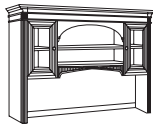

Palladium Overhead Storage
7480-62
73W 15D 48H