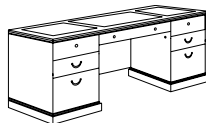

Kneehole Credenza
7302-21
72W 24D 30H