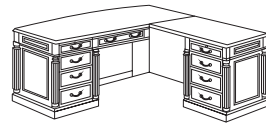

Right Executive Bow Front L Desk
7990-57B
72W 88D 30H
Consists of:
-570B Left Single Pedestal Desk
-579 Right Single Pedestal Return