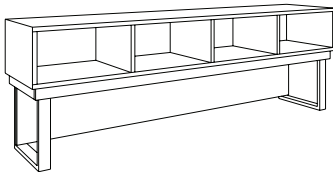

Deck Storage

72" Deck Storage
72W x 16D x 25H
704_-72DS ..... $ 811.00
704_-1107 deck
7049-111 support frame
704_-110712 deck back panel

66" Deck Storage
66W x 16D x 25H
704_-66DS ..... $ 796.00
704_-1106 deck
7049-111 support frame
704_-110612 deck back panel