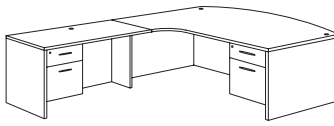

Left Corner Bow 3/4 Ped L Desk
700_-48ECBQ (L)
71W 95.25D 29H
Consists of:
-321 Left Corner Shell w/Bow Top
-838 B/F 3/4 Pedestal
-824 Return
-838 B/F 3/4 Pedestal