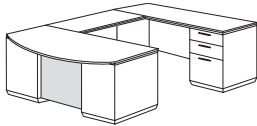

Right Executive Bow Front U Desk

702_-57B
72W 114D 30H
Consists of:
-570B Left Single Pedestal Desk
-571 Right Single Pedestal Credenza
-59 U Bridge

Right Executive Bow Front U Desk with White Glass Modesty Panel

702_-57BWG
72W 114D 30H
Consists of:
-570BWG Left Single Pedestal Desk
-571 Right Single Pedestal Credenza
-59 U Bridge

Right Executive Bow Front U Desk with Laminate Modesty Panel

702_-57BL
72W 114D 30H
Consists of:
-570BL Left Single Pedestal Desk
-571 Right Single Pedestal Credenza
-59 U Bridge