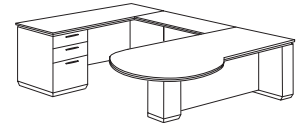

Left Peninsula U Desk
702_-648
72W 114D 30H
Consists of:
-530 Right Peninsula Top, Panels
-113 Peninsula Desk Post
-581 Left Single Pedestal Credenza
-59 U Bridge

Right Executive Bow Front U Desk with Personal File and White Glass Modesty Panel
702_-507BWG
72W 114D 30H
Consists of:
-570BWG Left Single Pedestal Desk
-527 Right Personal File Credenza
-59 U Bridge

Left Executive Bow Front U Desk with Personal File and White Glass Modesty Panel
702_-508BWG
72W 114D 30H
Consists of:
-580BWG Right Single Pedestal Desk
-528 Left Personal File Credenza
-59 U Bridge