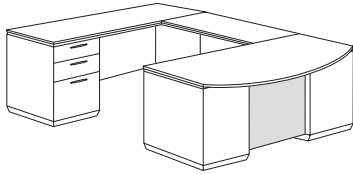

Item Description	Weight	Cubic	List	Features				
Model Number	Lbs.	Ft.	Price					
Left Executive Bow Front U Desk*								
702_-58B*	72	114	30	632	112.1	$	3980.00	• Locking box / box / file drawer per pedestal • Pencil tray in top box drawers • Removable divider in bottom box drawers • Grommets in corners of desk top • Grommets in credenza and bridge modesty panels
Consists of:								
-580B Right Single Ped Desk	72	42	30	325	65.3	$	2064.00	
-581 Left Single Ped Credenza	72	24	30	228	40.2	$	1553.00	
-59 U Bridge	48	24	30	79	6.6	$	363.00	
Left Executive Bow Front U Desk (Flat Packed)								
702_-58BFP	72	114	30	705	57.3	$	3185.00	
Consists of:								
-371 Bow Desk Top, Modesty				128	8.7	$	487.00	
-362 Right B/B/F Pedestal				132	16.9	$	723.00	
-5802 Left Desk Support Ped				58	5.3	$	426.00	
-211 Credenza Top, Modesty				110	5.6	$	373.00	
-213 Left B/B/F Pedestal				99	12.1	$	585.00	
-2102 Right Credenza Support Pedestal				99	2.1	$	228.00	
-59 U Bridge				79	6.6	$	363.00	
Left Executive Bow Front U Desk with White Glass Modesty*								
702_-58BWG*	72	114	30	632	112.1	$	4083.00	
Consists of:								
-580BWG Right Single Ped Desk	72	42	30	325	65.3	$	2167.00	
-581 Left Single Ped Credenza	72	24	30	228	40.2	$	1553.00	
-59 U Bridge	48	24	30	79	6.6	$	363.00	
Left Executive Bow Front U Desk with White Glass Modesty (Flat Packed)								
702_-58BWGFP	72	114	30	705	58.5	$	3219.00	
Consists of:								
-371WG Bow Desk Top, Modesty				128	9.9	$	521.00	
-362 Right B/B/F Pedestal				132	16.9	$	723.00	
-5802 Left Desk Support Ped				58	5.3	$	426.00	
-211 Credenza Top, Modesty				110	5.6	$	373.00	
-213 Left B/B/F Pedestal				99	12.1	$	585.00	
-2102 Right Credenza Support Pedestal				99	2.1	$	228.00	
-59 U Bridge				79	6.6	$	363.00	
Right Executive Bow Front U Desk with Laminate Modesty*								
702_-58BL*	72	114	30	632	112.1	$	4043.00	
Consists of:								
-580BL Left Single Ped Desk	72	42	30	325	65.3	$	2127.00	
-581 Right Single Ped Credenza	72	24	30	228	40.2	$	1553.00	
-59 U Bridge	48	24	30	79	6.6	$	363.00	
Right Executive Bow Front U Desk with Laminate Modesty (Flat Packed)								
702_-58BLFP	72	114	30	705	58.5	$	3208.00	
Consists of:								
-371L Bow Desk Top, Modesty				128	9.9	$	510.00	
-362 Right B/B/F Pedestal				132	16.9	$	723.00	
-5802 Left Desk Support Ped				58	5.3	$	426.00	
-211 Credenza Top, Modesty				110	5.6	$	373.00	
-213 Left B/B/F Pedestal				99	12.1	$	585.00	
-2102 Right Credenza Support Pedestal				99	2.1	$	228.00	
-59 U Bridge				79	6.6	$	363.00	

* Items within this collection marked with an asterisk are GSA items.