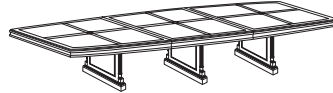

Keswick VENEER COLLECTION

Presentation Board
7990-650
48W 4.75D 49H

8' Rectangular Conference Table
7990-94
96W 48D 30H
Consists of:
-004 Top
-007 Slab End Bases (set)

10' Boat Shaped Conference Table
7990-99
120W 48D 30H
Consists of:
-005 Two Piece Top
-007 Slab End Bases (set)

12' Boat Shaped Conference Table
7990-97
144W 48D 30H
Consists of:
-006 Two Piece Top
-007 Slab End Bases (set)
-008 Slab Center Base

8' Boat Shaped Expandable Conference Table
7990-96EX
96W 48D 30H
Consists of:
-9031 Left & Right Tops
-9033 Bases (2 needed)
-9034 Rail Set for 8' Table