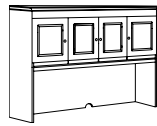

Overhead Storage with Beveled Glass
7302-6251
72W 16D 48H