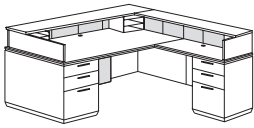

7020 MOCHA

Right Reception L Desk (Flat Packed)

702_-66FP
72W 84D 30H
Consists of:
-681 Left Desk Top, Panels, Hutch
-363 Left B/B/F Pedestal
-5702 Right Desk Support Pedestal
-1791 Right Return, Panels, Hutch
-212 Right B/B/File Pedestal

Right Reception L Desk with White Glass Modesty Panel (Flat Packed)

702_-66WGFP
72W 84D 30H
Consists of:
-681WG Left Desk Top, Panels, Hutch
-363 Left B/B/F Pedestal
-5702 Right Desk Support Pedestal
-1791WG Right Return, Panels, Hutch
-212 Right B/B/File Pedestal