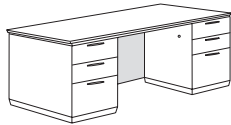

Executive Desk with Laminate Modesty Panel
702_-36L
72W 36D 30H

Executive Desk
702_-30
66W 30D 30H

Executive Desk with White Glass Modesty Panel
702_-30WG
66W 30D 30H