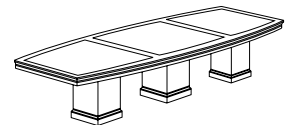

8' Boat Shaped Conference Table
7302-96
96W 42D 30H
Consists of:
-04 Top
-003 Square Pedestal Base (2 needed)

12' Boat Shaped Conference Table
7302-144
144W 48D 30H
Consists of:
-006 Top (2 pieces)
-003 Square Pedestal Base (3 needed)