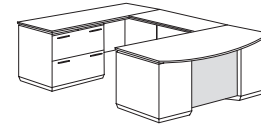

Left Executive Bow Front U Desk with Lateral File

702_-538B
72W 114D 30H
Consists of:
-580B Right Single Pedestal Desk
-548 Left Lateral File Credenza
-59 U Bridge

Left Executive Bow Front U Desk with Lateral File and White Glass Modesty Panel

702_-538BWG
72W 114D 30H
Consists of:
-580BWG Right Single Pedestal Desk
-548 Left Lateral File Credenza
-59 U Bridge

Left Executive Bow Front U Desk with Lateral File and Laminate Modesty Panel

702_-538BL
72W 114D 30H
Consists of:
-580BL Right Single Pedestal Desk
-548 Left Lateral File Credenza
-59 U Bridge