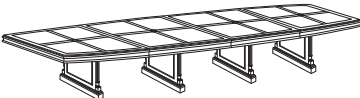

Shown with 6940-1105 Roll Arm Executive Desk Chairs

KESWICK 7990

8' BOAT SHAPED EXPANDABLE CONFERENCE TABLE
7990-96EX
W96 D48 H30
10' BOAT SHAPED EXPANDABLE CONFERENCE TABLE
7990-120EX
W120 D48 H30

12' BOAT SHAPED EXPANDABLE CONFERENCE TABLE
7990-144EX
W144 D48 H30
14' BOAT SHAPED EXPANDABLE CONFERENCE TABLE
7990-168EX
W168 D48 H30