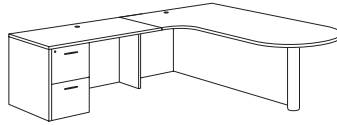

Left Corner Peninsula L Desk
700_-46EPC (L)
71W 89.25D 29H
Consists of:
-221 RT Corner Peninsula Desk Shell
-230 Corner Desk Post
-824 Return
-832 F/F Pedestal