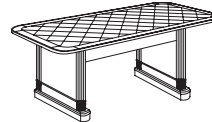

8' Conference Table
7480-96
96W 44D 30H
Consists of:
-005 Top
-001 Slab End Bases (set)