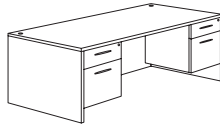

Executive 3/4 Ped Desk
700_-36Q
71W 35.5D 29H
Consists of:
-821 Desk Shell
-838 B/F 3/4 Pedestal
-838 B/F 3/4 Pedestal