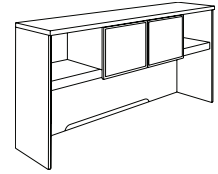

Overhead with Glass Doors

72" Overhead
72W x 16D x 36H
704_-72OG ..... $ 913.00
704_-62 cabinet
704_-4046WG white glass doors

66" Overhead
66W x 16D x 36H
704_-66OG ..... $ 882.00
704_-61 cabinet
704_-4036WG white glass doors