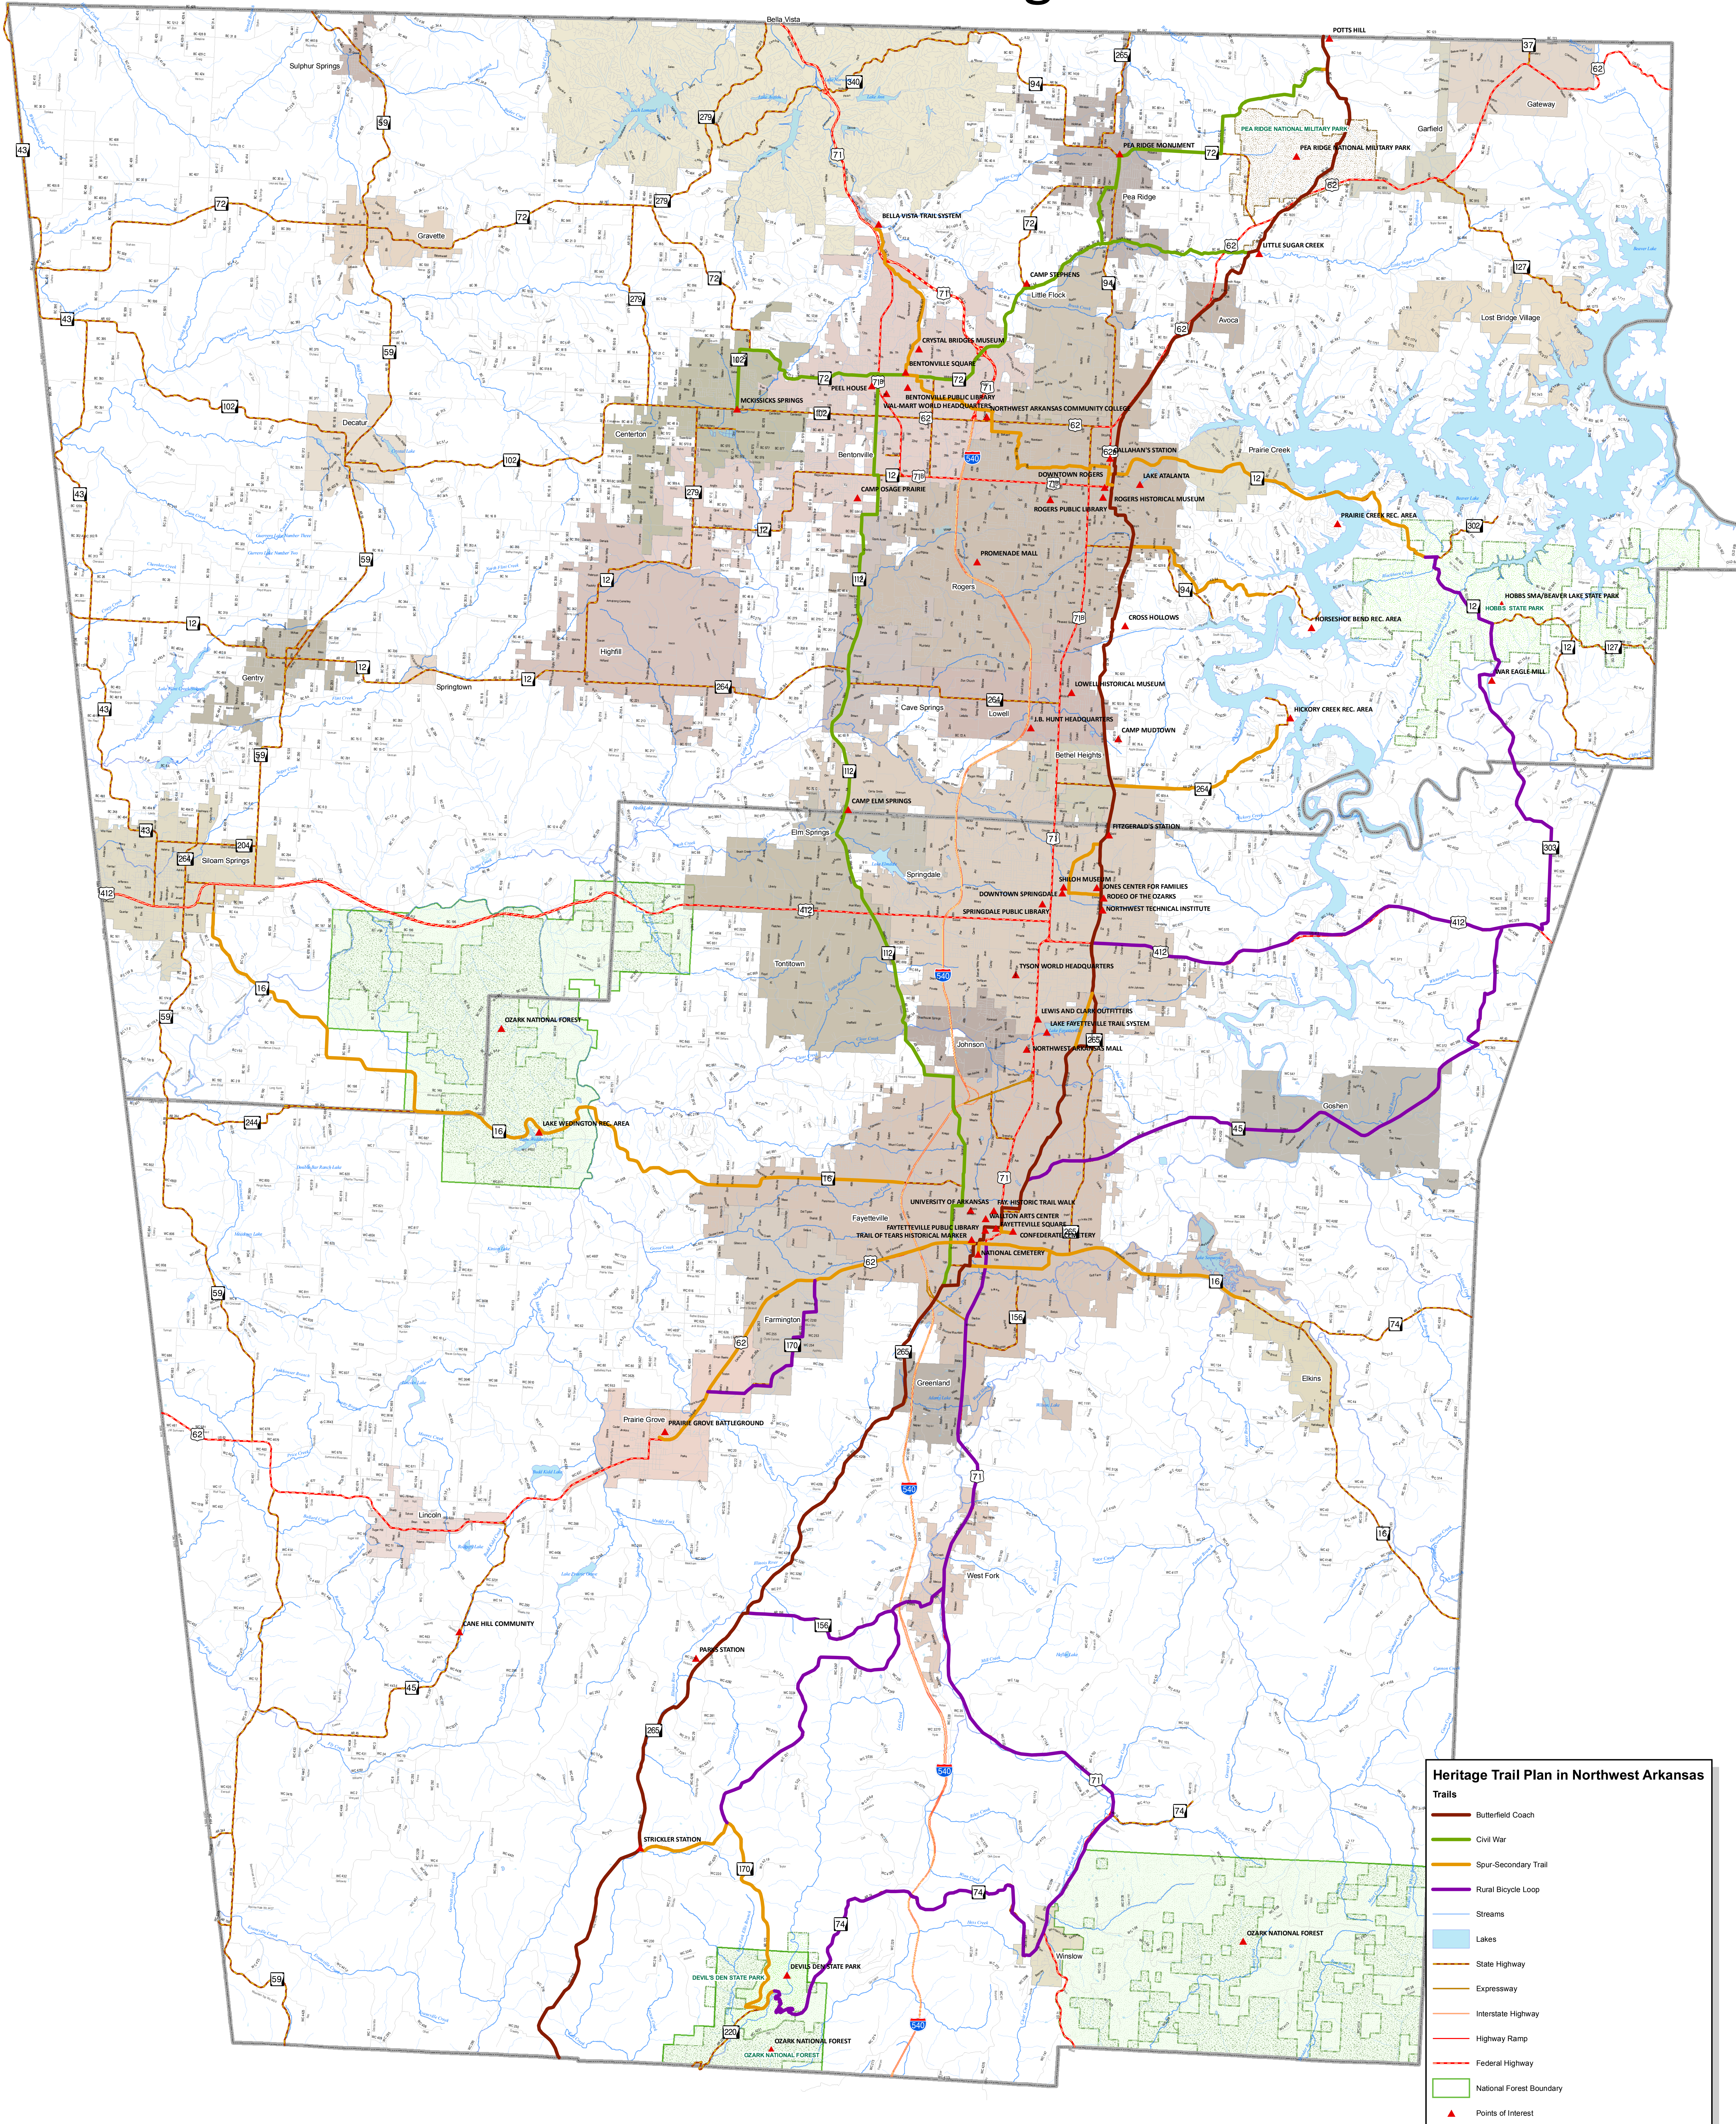

Northwest Arkansas Heritage Trail Plan

Heritage Trail Plan in Northwest Arkansas

- Trails
 - Butterfield Coach
 - Civil War
 - Spur-Secondary Trail
 - Rural Bicycle Loop
- Streams
- Lakes
- State Highway
- Expressway
- Interstate Highway
- Highway Ramp
- Federal Highway
- National Forest Boundary
- Points of Interest