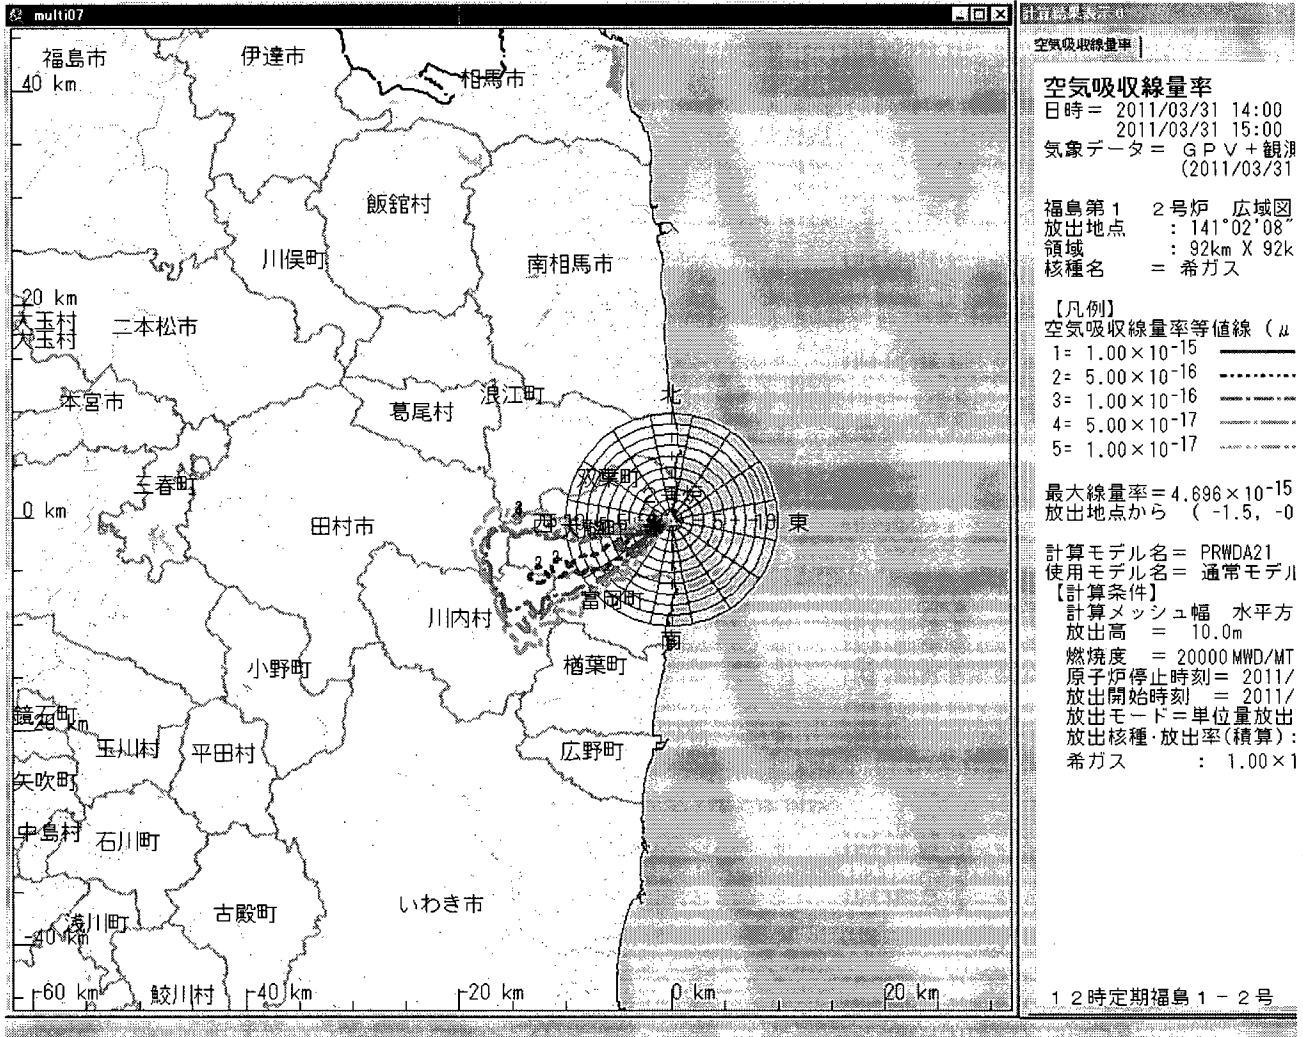

3/31 12時のSPEEDI単位量放出図形のイメージデータを送付致します。

ご確認のほど、よろしくお願い致します。

Please find attached 12:00[31-Mar] SPEEDI Data
NUSTEC

From: Droggitis, Spiros
Sent: Thursday, March 31, 2011 9:47 AM
To: Powell, Amy; Decker, David; Riley (OCA), Timothy
Subject: FW: DNDO NEWS 3/31/11
Attachments: DNDO NEWS 3-31-11.htm