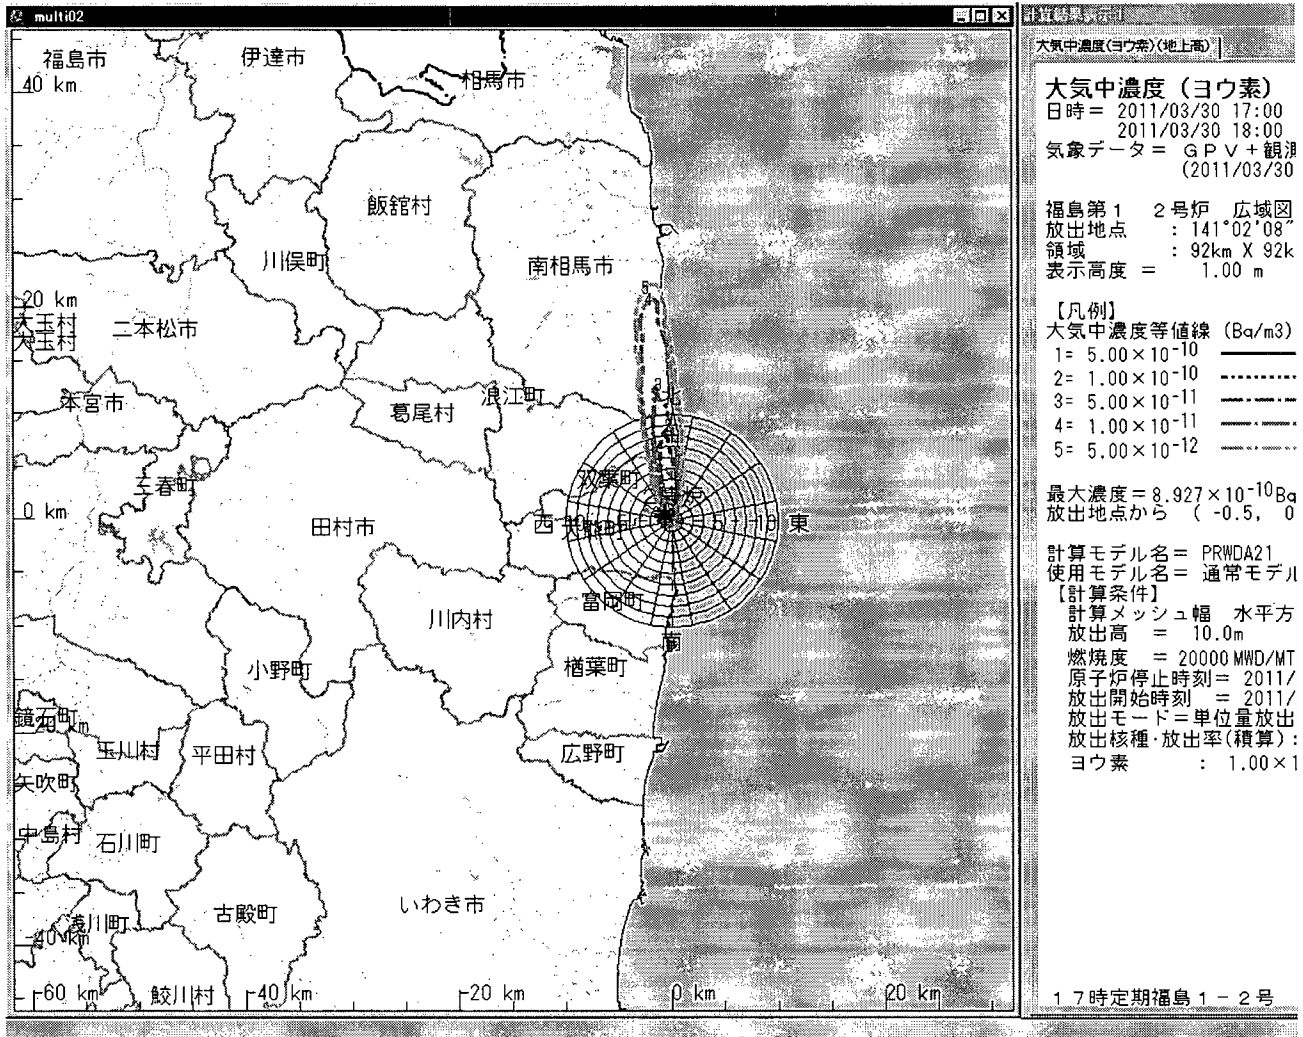

(b)(6)

Subject: SPEEDI data - March 30 at 5PM
Auto forwarded by a Rule

Attached is the SPEEDI data for March 30 at 5pm.

This email is UNCLASSIFIED

000/478

From: Kuritzky, Alan
To: Correia, Richard
Subject: FW: Request for Ops Center RTS support
Date: Wednesday, March 30, 2011 1:13:42 PM
Importance: High