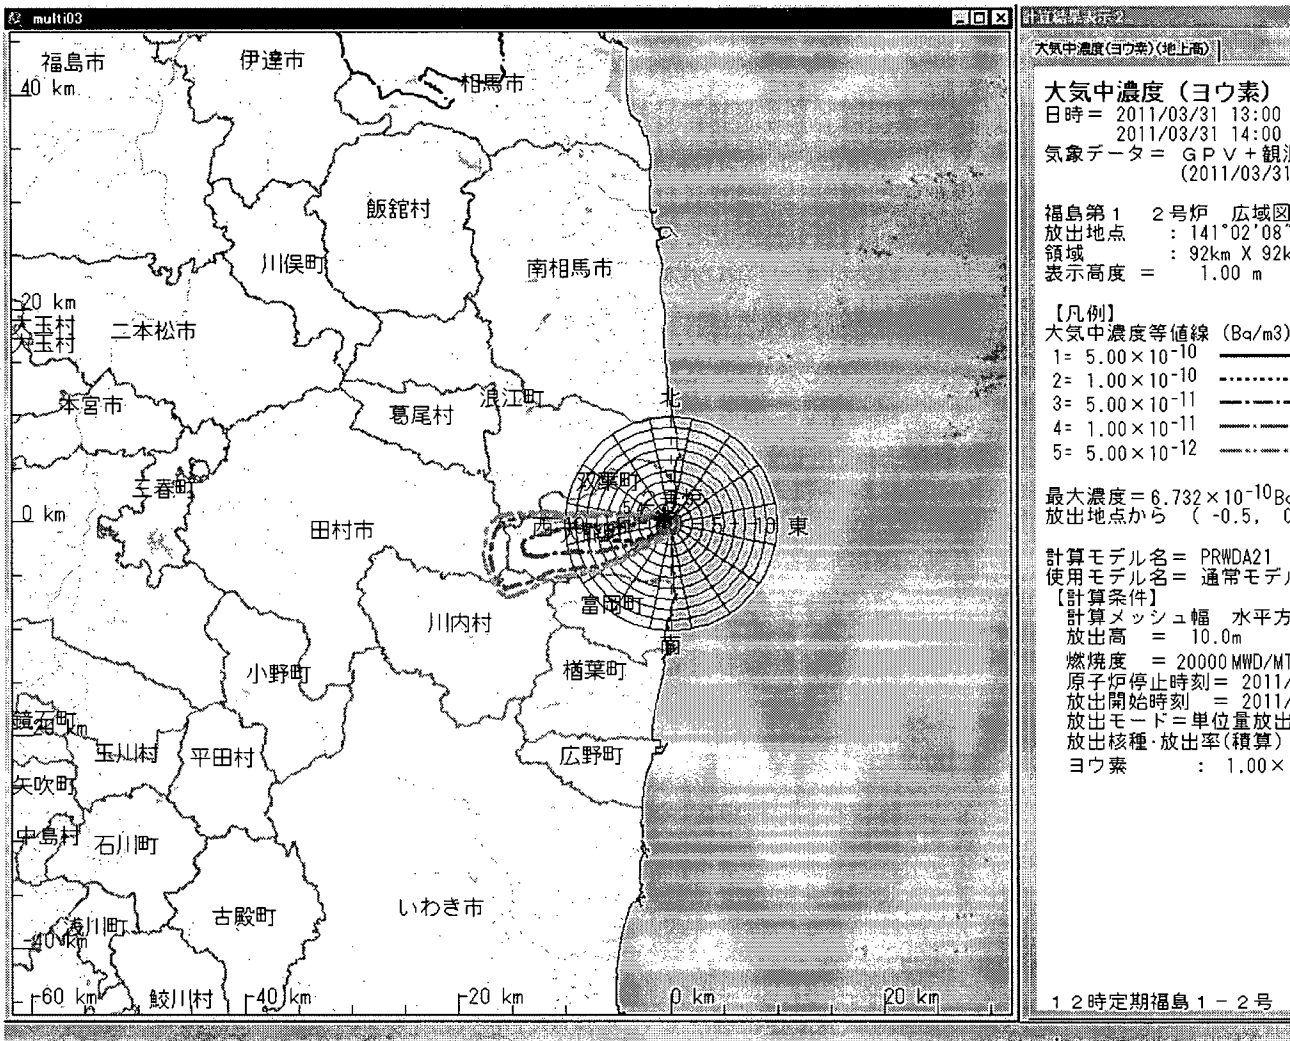

3/31 12時のSPEEDI単位量放出図形のイメージデータを送付致します。

ご確認のほど、よろしくお願い致します。

Please find attached 12:00[31-Mar] SPEEDI Data
NUSTEC

From: Droggitis, Spiros
Sent: Thursday, March 31, 2011 9:47 AM
To: Powell, Amy; Decker, David; Riley (OCA), Timothy
Subject: FW: DNDO NEWS 3/31/11
Attachments: DNDO NEWS 3-31-11.htm