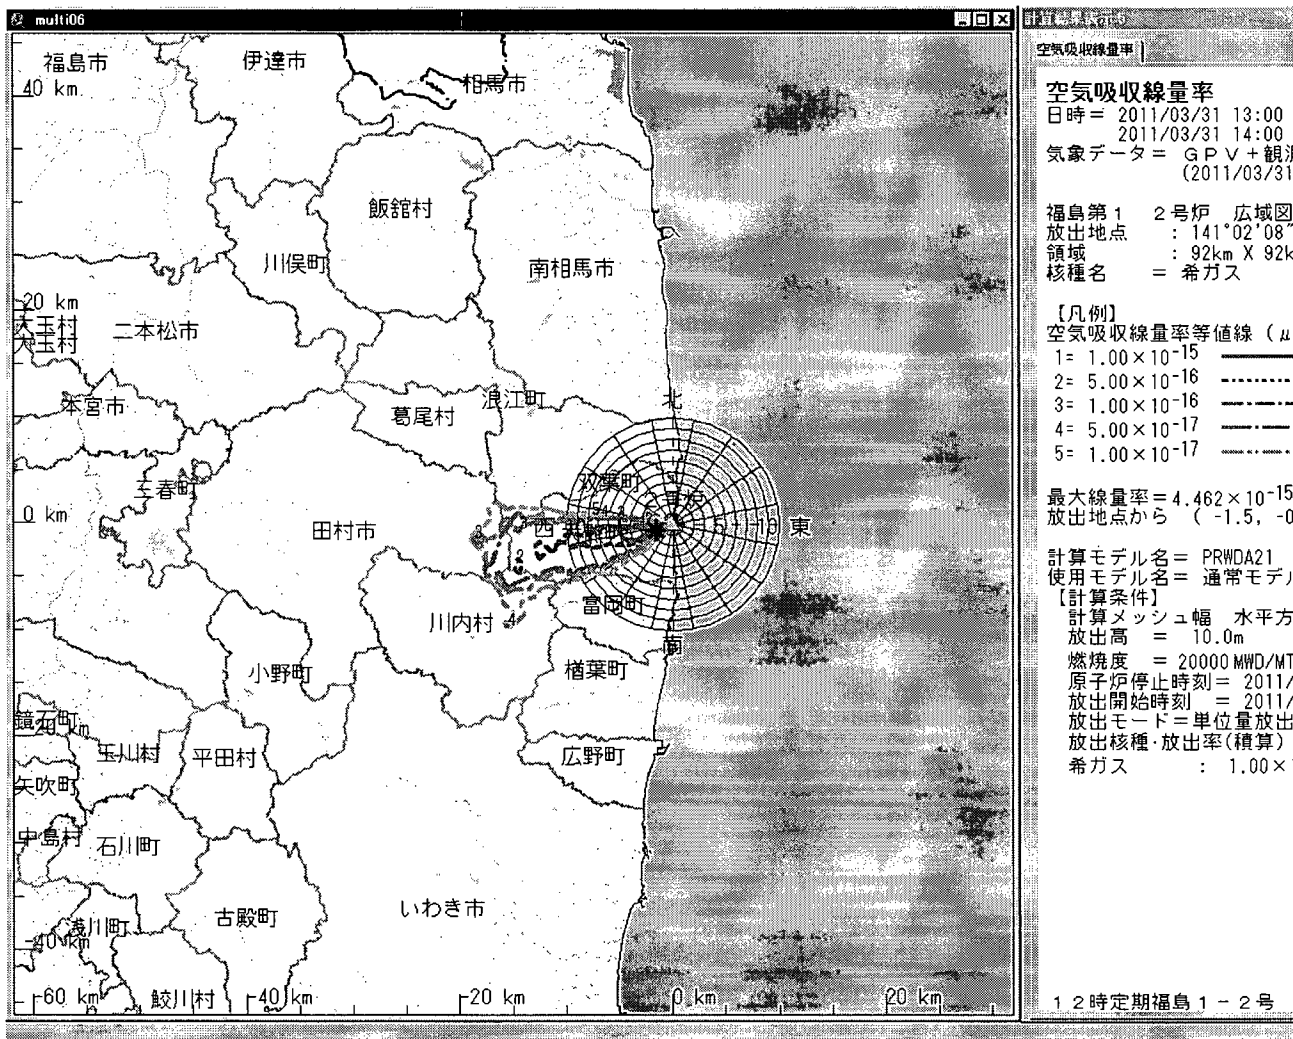

3/31 12時のSPEEDI単位量放出図形のイメージデータを送付致します。

ご確認のほど、よろしくお願い致します。

Please find attached 12:00[31-Mar] SPEEDI Data
NUSTEC

From: Droggitis, Spiros
Sent: Thursday, March 31, 2011 9:47 AM
To: Powell, Amy; Decker, David; Riley (OCA), Timothy
Subject: FW: DNDO NEWS 3/31/11
Attachments: DNDO NEWS 3-31-11.htm