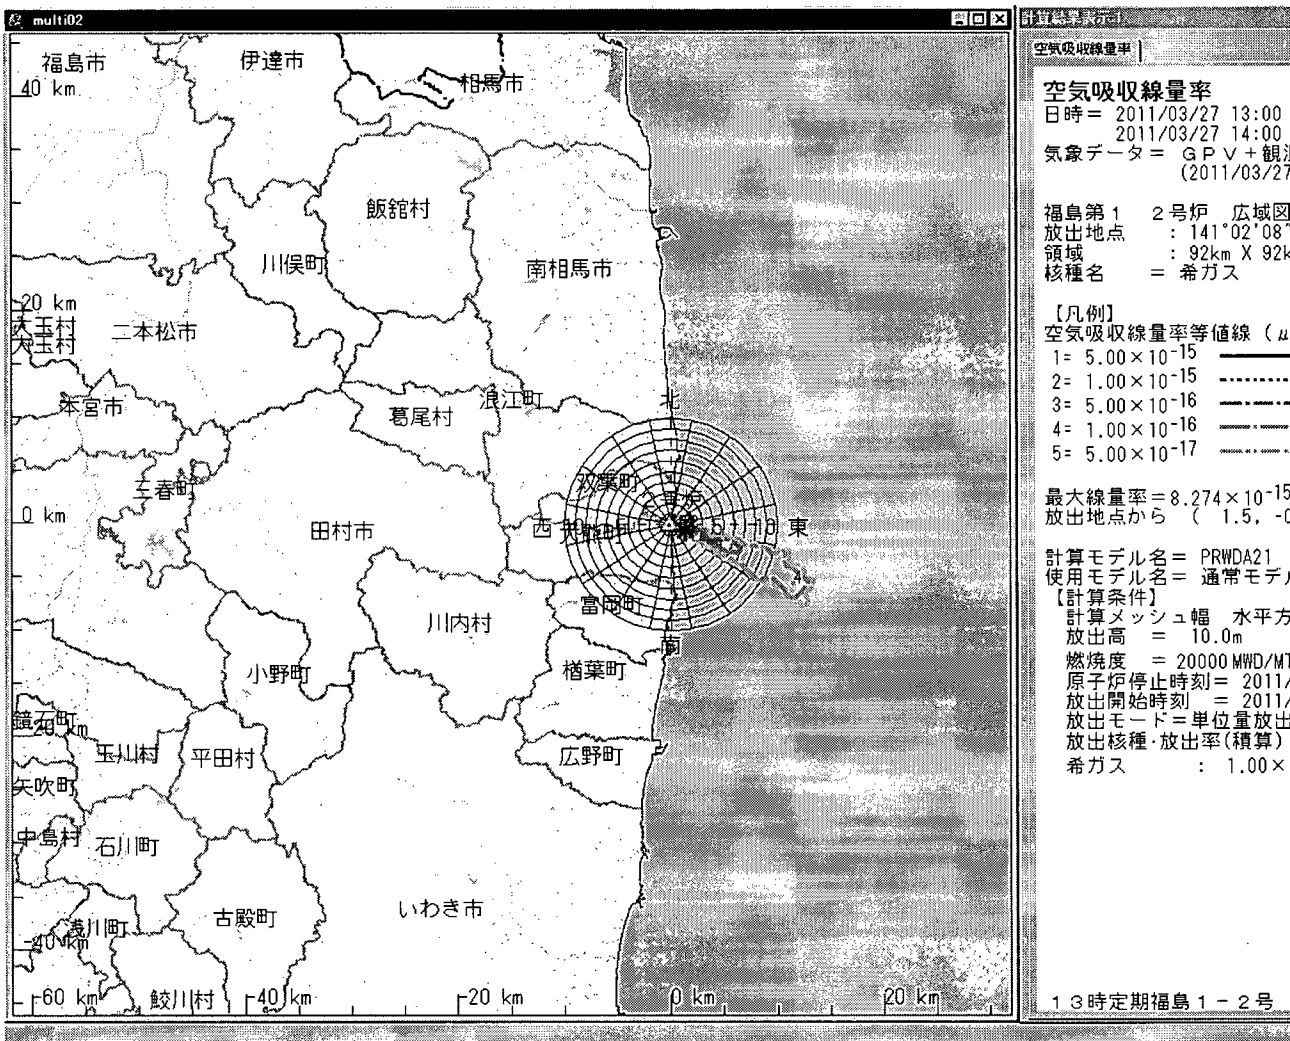

Subject: March 27 - 1PM SPEEDI data

Auto forwarded by a Rule

Attached is the March 27 - 1PM SPEEDI data.

000/464

This email is UNCLASSIFIED

From: OST01 HOC
Sent: Monday, March 28, 2011 1:30 AM
To: RST01 Hoc; PMT01 Hoc; PMT02 Hoc; PMT11 Hoc
Cc: FOIA Response.hoc Resource
Subject: FW: Radiation data from MEXT
Attachments: 20110328_10.pdf; 20110328_10_ll_unofficial.pdf; 20110328_11.pdf; 20110328_12.pdf; 20110328_13.pdf; 20110328_14.pdf