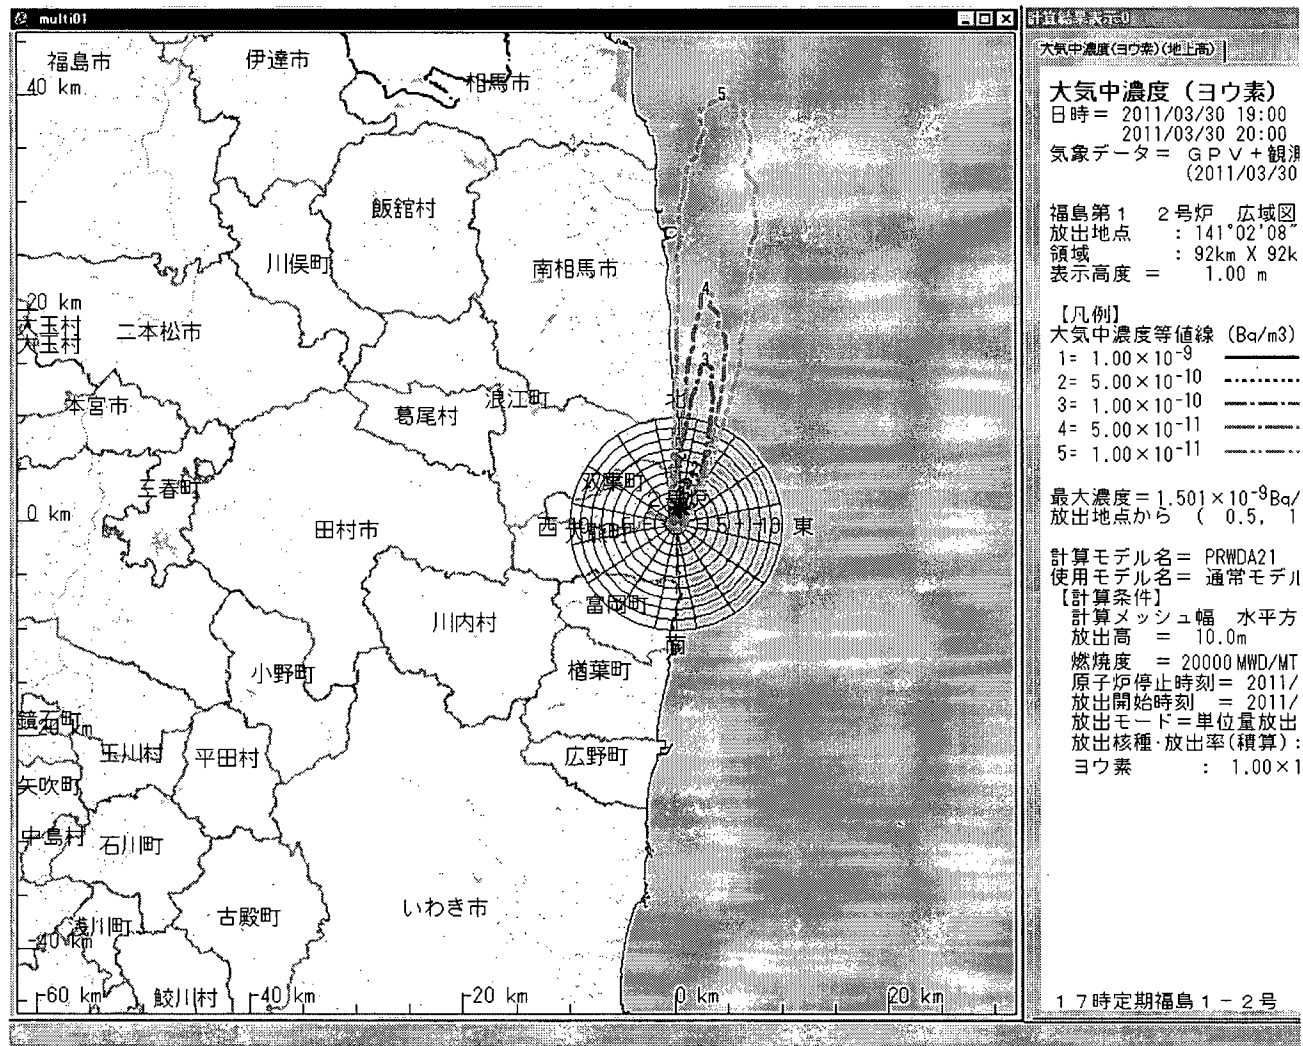

(b)(6)

Subject: SPEEDI data - March 30 at 5PM
Auto forwarded by a Rule

Attached is the SPEEDI data for March 30 at 5pm.

This email is UNCLASSIFIED

000/478

From: Kuritzky, Alan
To: Correia, Richard
Subject: FW: Request for Ops Center RTS support
Date: Wednesday, March 30, 2011 1:13:42 PM
Importance: High