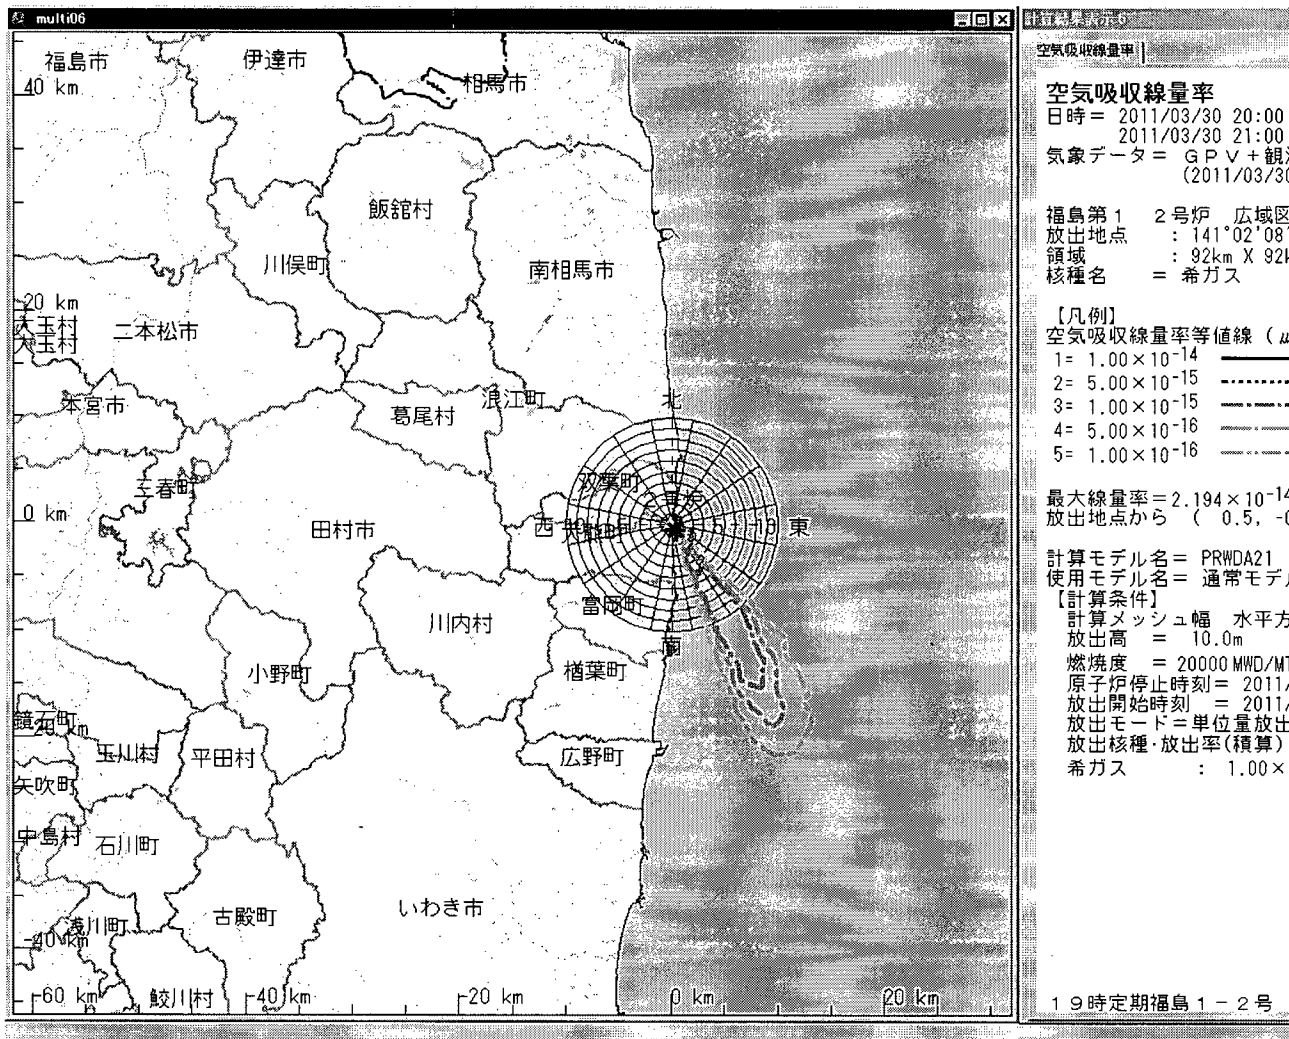

(b)(6)

Subject: SPEEDI data - March 30 at 7PM
Auto forwarded by a Rule

Attached is the SPEEDI data for March 30 at 7pm.

000/483

This email is UNCLASSIFIED

From: OST01 HOC
Sent: Wednesday, March 30, 2011 1:50 AM
To: PMT02 Hoc; PMT11 Hoc; Hoc, PMT12
Cc: FOIA Response.hoc Resource
Subject: FW: 3/30; 14:00 SPEEDI Data
Attachments: FUKUSHIMA1 air concentrationüi14-15hüj.gif; FUKUSHIMA1 air concentrationüi15-16hüj.gif; FUKUSHIMA1 air concentrationüi16-17hüj.gif; FUKUSHIMA1 air doseüi14-15hüj.gif; FUKUSHIMA1 air doseüi15-16hüj.gif; FUKUSHIMA1 air doseüi16-17hüj.gif; FUKUSHIMA1 wind(14hüj.gif