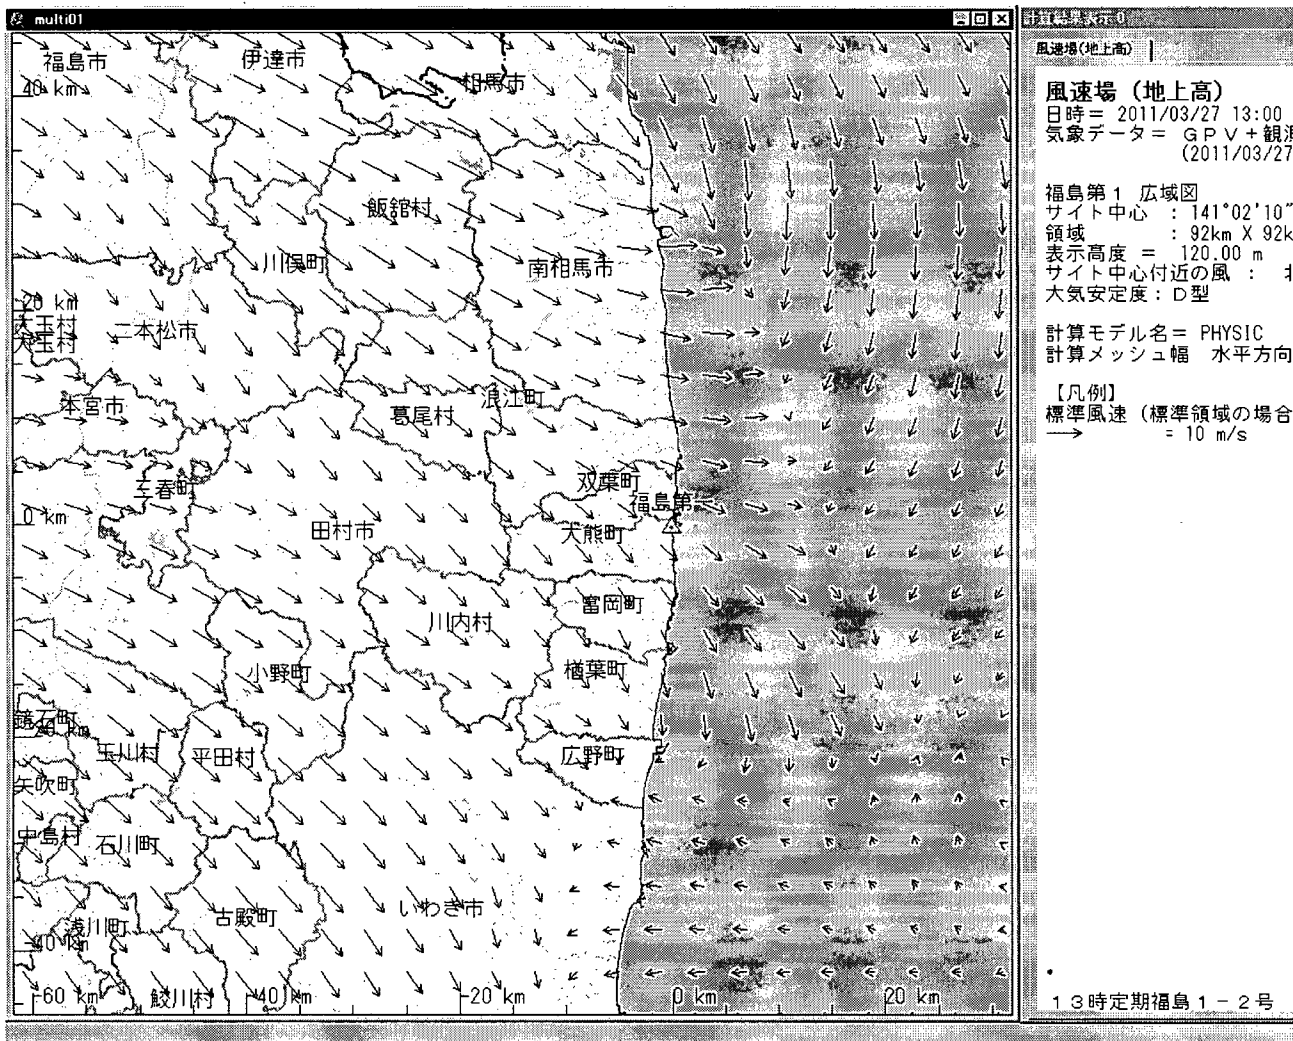

Subject: March 27 - 1PM SPEEDI data

Auto forwarded by a Rule

Attached is the March 27 - 1PM SPEEDI data.

000/464

This email is UNCLASSIFIED

From: OST01 HOC
Sent: Monday, March 28, 2011 1:30 AM
To: RST01 Hoc; PMT01 Hoc; PMT02 Hoc; PMT11 Hoc
Cc: FOIA Response.hoc Resource
Subject: FW: Radiation data from MEXT
Attachments: 20110328_10.pdf; 20110328_10_ll_unofficial.pdf; 20110328_11.pdf; 20110328_12.pdf; 20110328_13.pdf; 20110328_14.pdf