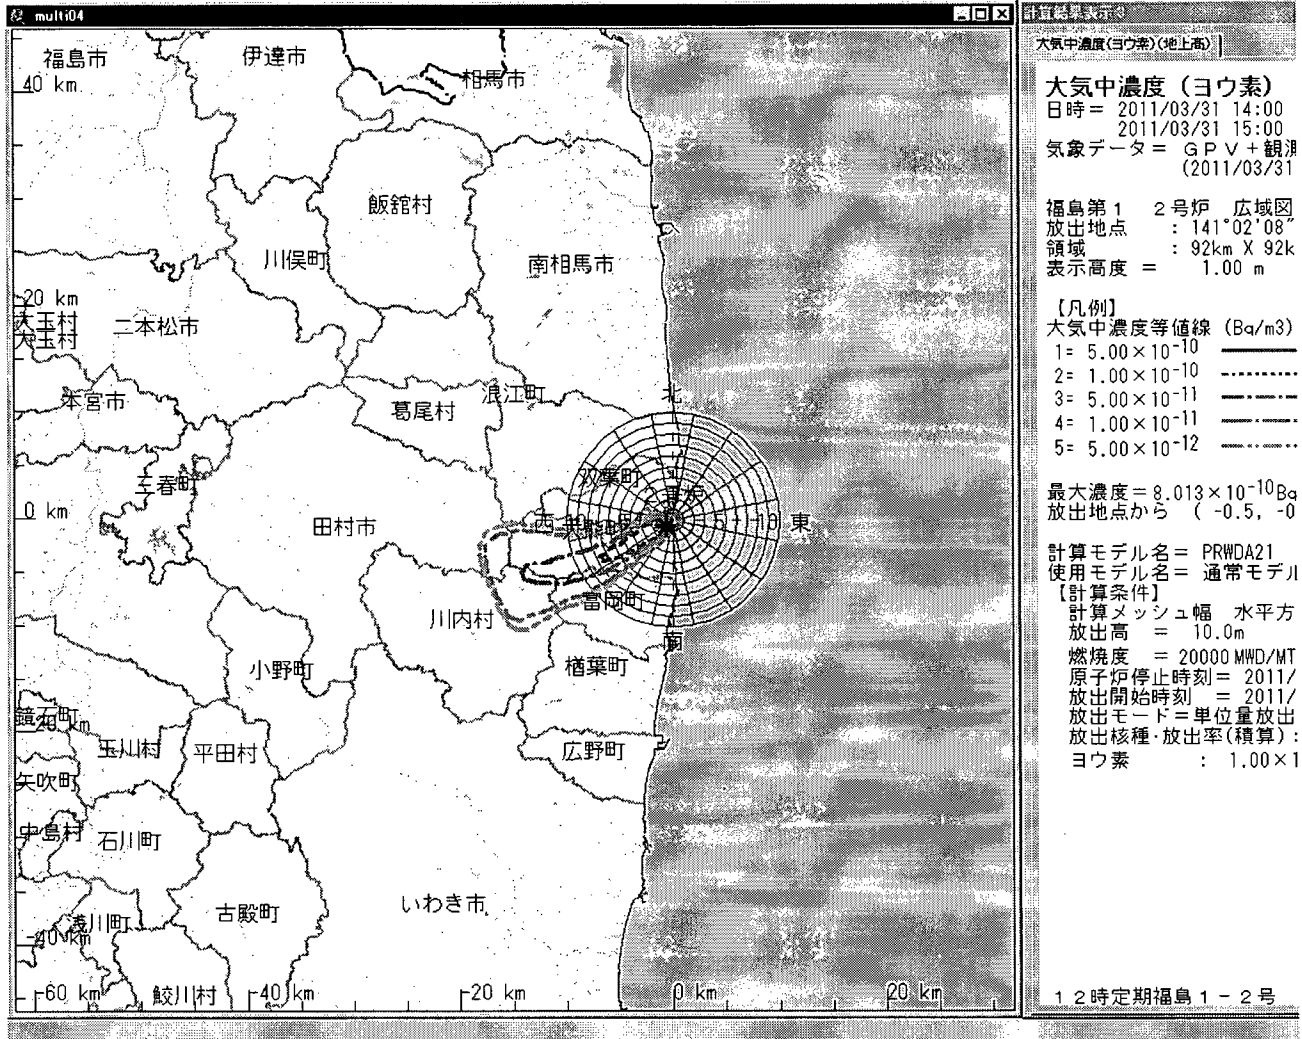

3/31 12時のSPEEDI単位量放出図形のイメージデータを送付致します。

ご確認のほど、よろしくお願い致します。

Please find attached 12:00[31-Mar] SPEEDI Data
NUSTEC

From: Droggitis, Spiros
Sent: Thursday, March 31, 2011 9:47 AM
To: Powell, Amy; Decker, David; Riley (OCA), Timothy
Subject: FW: DNDO NEWS 3/31/11
Attachments: DNDO NEWS 3-31-11.htm