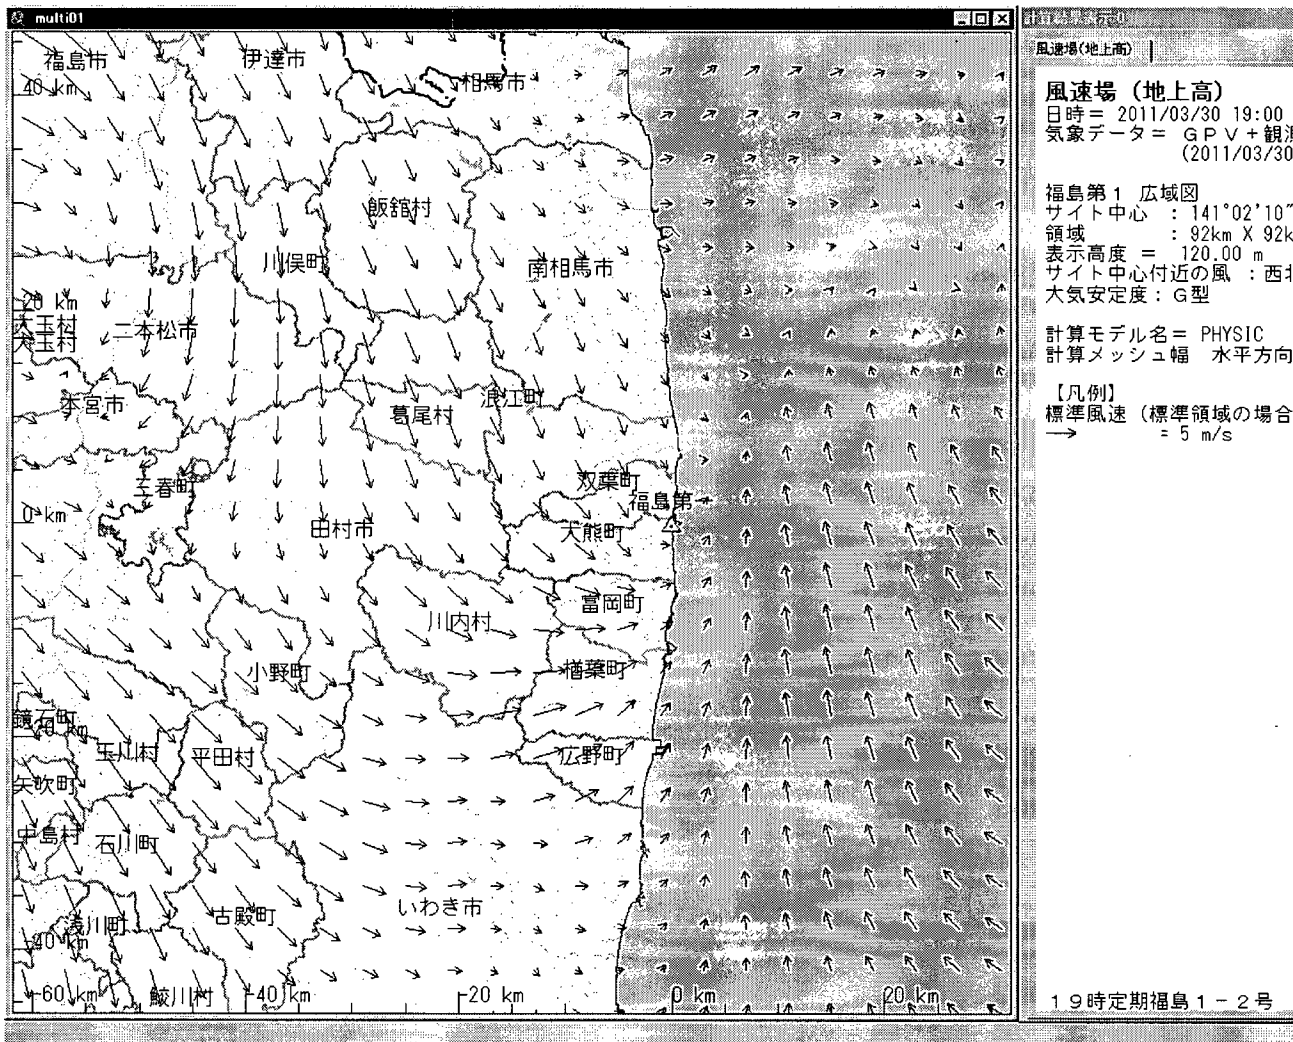

(b)(6)

Subject: SPEEDI data - March 30 at 7PM
Auto forwarded by a Rule

Attached is the SPEEDI data for March 30 at 7pm.

000/483

This email is UNCLASSIFIED

From: OST01 HOC
Sent: Wednesday, March 30, 2011 1:50 AM
To: PMT02 Hoc; PMT11 Hoc; Hoc, PMT12
Cc: FOIA Response.hoc Resource
Subject: FW: 3/30; 14:00 SPEEDI Data
Attachments: FUKUSHIMA1 air concentrationüi14-15hüj.gif; FUKUSHIMA1 air concentrationüi15-16hüj.gif; FUKUSHIMA1 air concentrationüi16-17hüj.gif; FUKUSHIMA1 air doseüi14-15hüj.gif; FUKUSHIMA1 air doseüi15-16hüj.gif; FUKUSHIMA1 air doseüi16-17hüj.gif; FUKUSHIMA1 wind(14hüj.gif