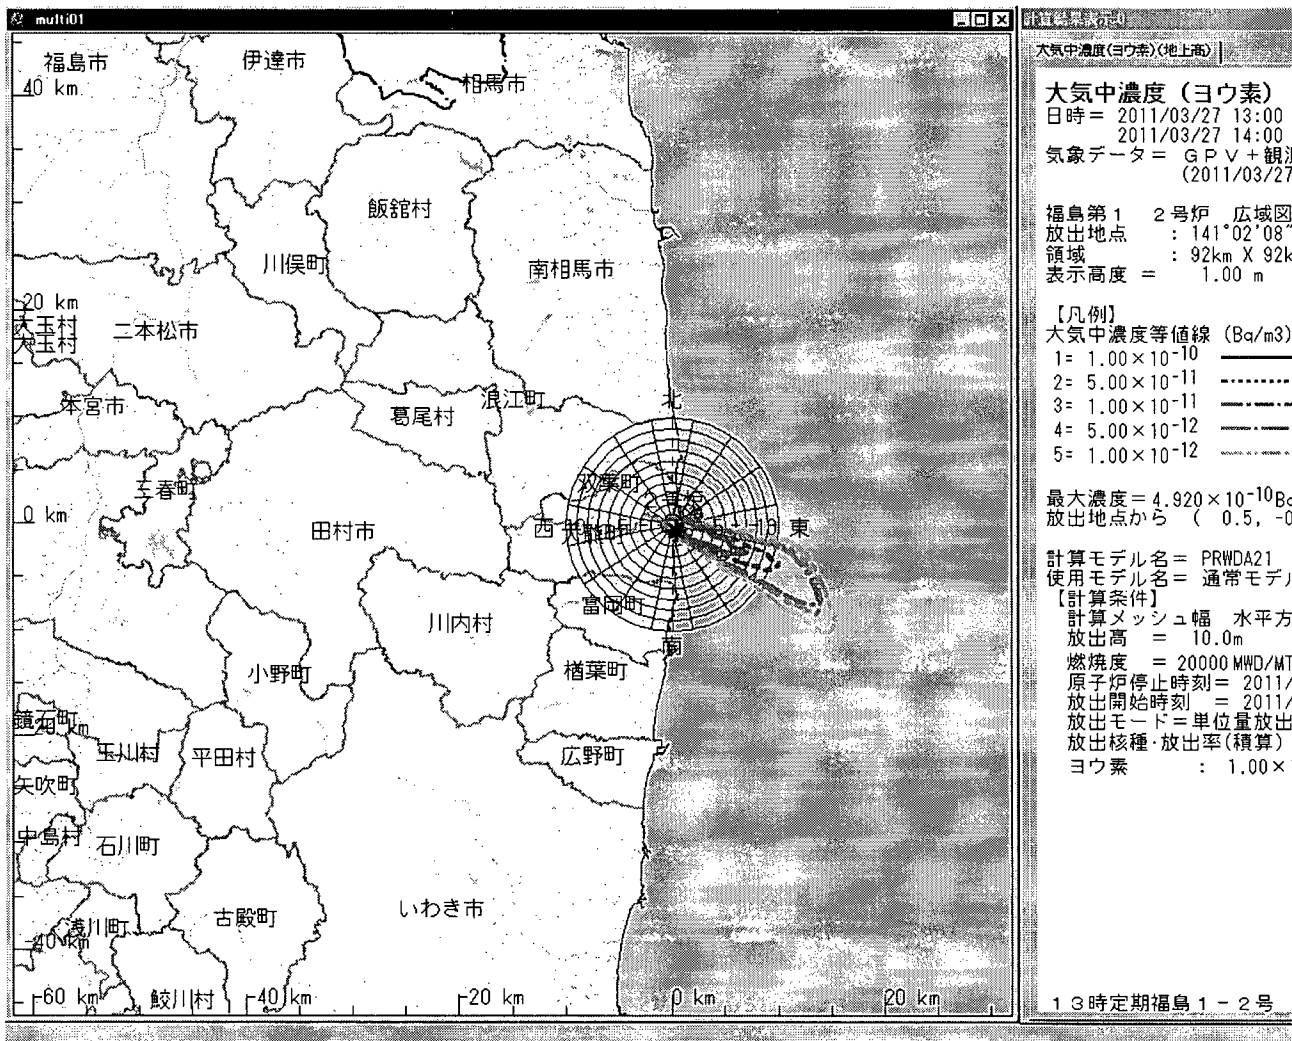

Subject: March 27 - 1PM SPEEDI data

Auto forwarded by a Rule

Attached is the March 27 - 1PM SPEEDI data.

000/464

This email is UNCLASSIFIED

From: OST01 HOC
Sent: Monday, March 28, 2011 1:30 AM
To: RST01 Hoc; PMT01 Hoc; PMT02 Hoc; PMT11 Hoc
Cc: FOIA Response.hoc Resource
Subject: FW: Radiation data from MEXT
Attachments: 20110328_10.pdf; 20110328_10_ll_unofficial.pdf; 20110328_11.pdf; 20110328_12.pdf; 20110328_13.pdf; 20110328_14.pdf