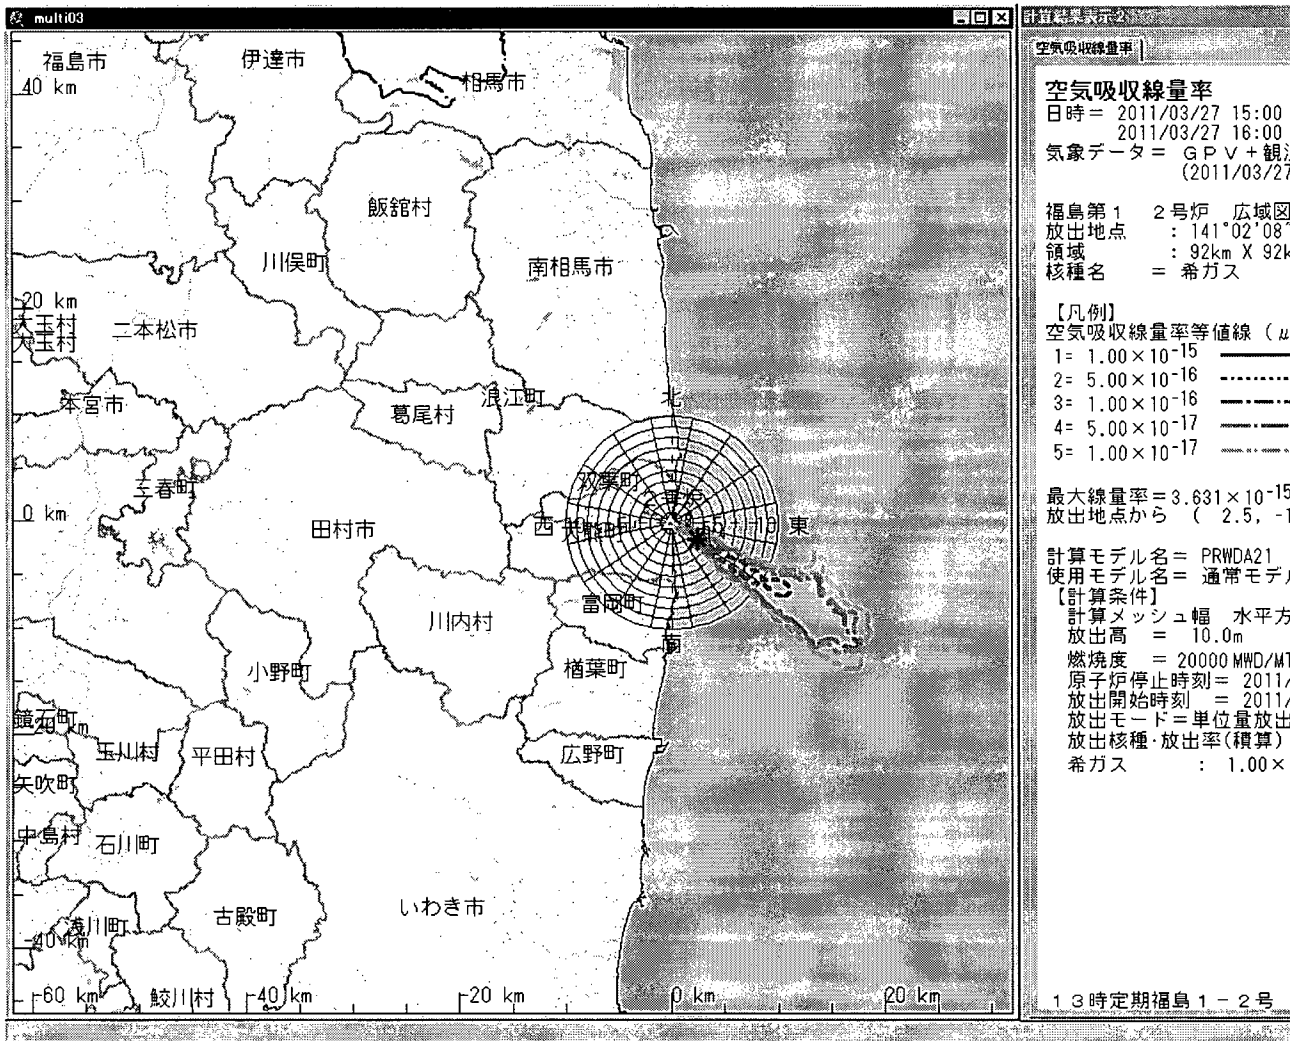

Subject: March 27 - 1PM SPEEDI data

Auto forwarded by a Rule

Attached is the March 27 - 1PM SPEEDI data.

000/464

This email is UNCLASSIFIED

From: OST01 HOC
Sent: Monday, March 28, 2011 1:30 AM
To: RST01 Hoc; PMT01 Hoc; PMT02 Hoc; PMT11 Hoc
Cc: FOIA Response.hoc Resource
Subject: FW: Radiation data from MEXT
Attachments: 20110328_10.pdf; 20110328_10_ll_unofficial.pdf; 20110328_11.pdf; 20110328_12.pdf; 20110328_13.pdf; 20110328_14.pdf