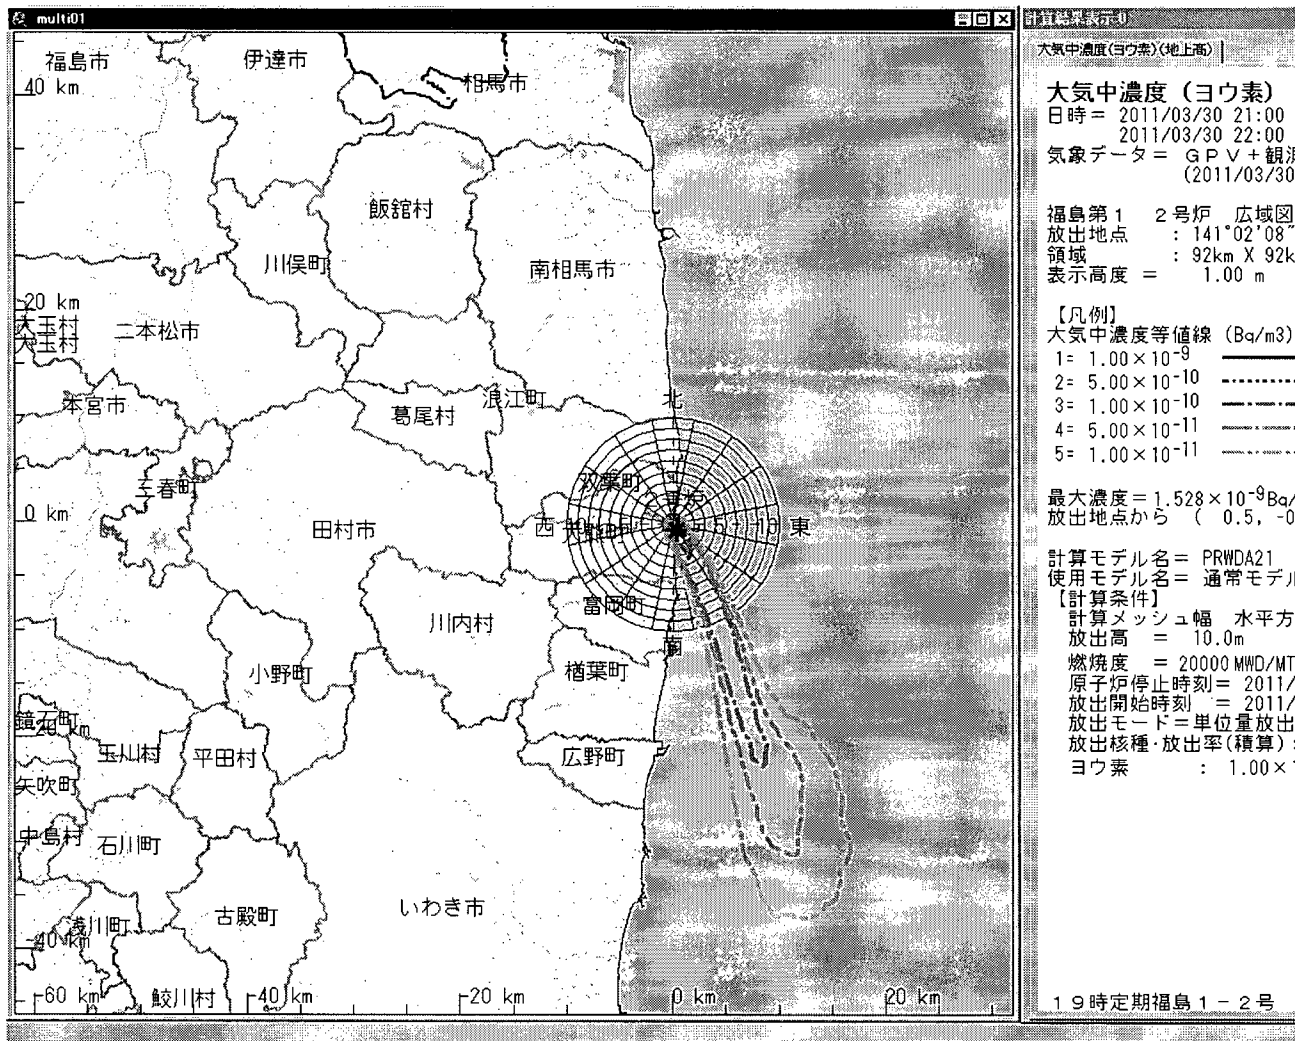

(b)(6)

Subject: SPEEDI data - March 30 at 7PM
Auto forwarded by a Rule

Attached is the SPEEDI data for March 30 at 7pm.

000/483

This email is UNCLASSIFIED

From: OST01 HOC
Sent: Wednesday, March 30, 2011 1:50 AM
To: PMT02 Hoc; PMT11 Hoc; Hoc, PMT12
Cc: FOIA Response.hoc Resource
Subject: FW: 3/30; 14:00 SPEEDI Data
Attachments: FUKUSHIMA1 air concentrationüi14-15hüj.gif; FUKUSHIMA1 air concentrationüi15-16hüj.gif; FUKUSHIMA1 air concentrationüi16-17hüj.gif; FUKUSHIMA1 air doseüi14-15hüj.gif; FUKUSHIMA1 air doseüi15-16hüj.gif; FUKUSHIMA1 air doseüi16-17hüj.gif; FUKUSHIMA1 wind(14hüj.gif