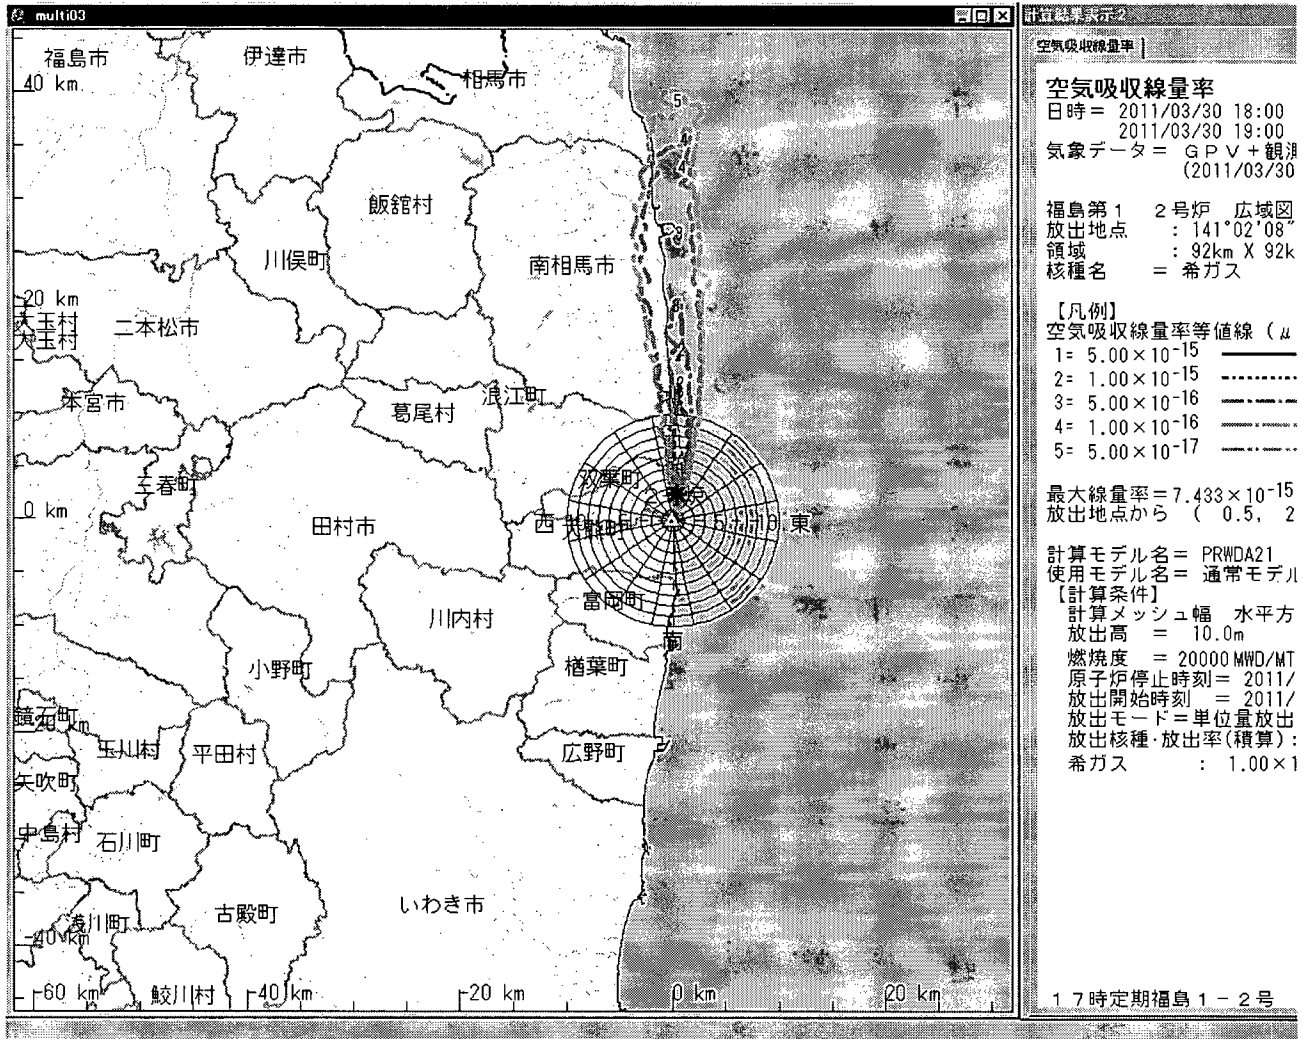

(b)(6)

Subject: SPEEDI data - March 30 at 5PM
Auto forwarded by a Rule

Attached is the SPEEDI data for March 30 at 5pm.

This email is UNCLASSIFIED

000/478

From: Kuritzky, Alan
To: Correia, Richard
Subject: FW: Request for Ops Center RTS support
Date: Wednesday, March 30, 2011 1:13:42 PM
Importance: High