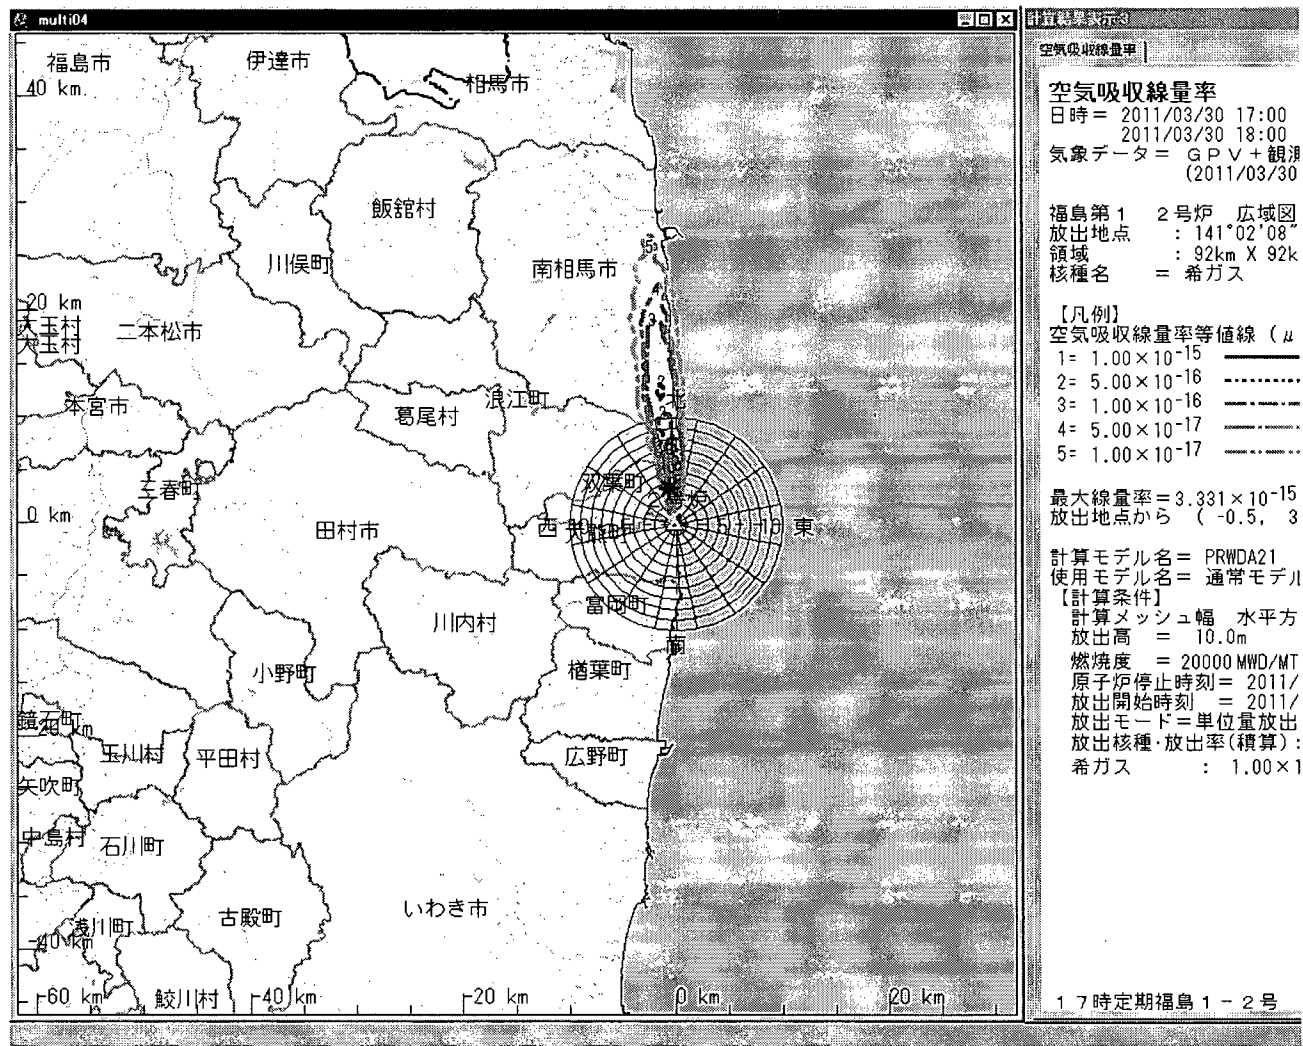

(b)(6)

Subject: SPEEDI data - March 30 at 5PM
Auto forwarded by a Rule

Attached is the SPEEDI data for March 30 at 5pm.

This email is UNCLASSIFIED

000/478

From: Kuritzky, Alan
To: Correia, Richard
Subject: FW: Request for Ops Center RTS support
Date: Wednesday, March 30, 2011 1:13:42 PM
Importance: High