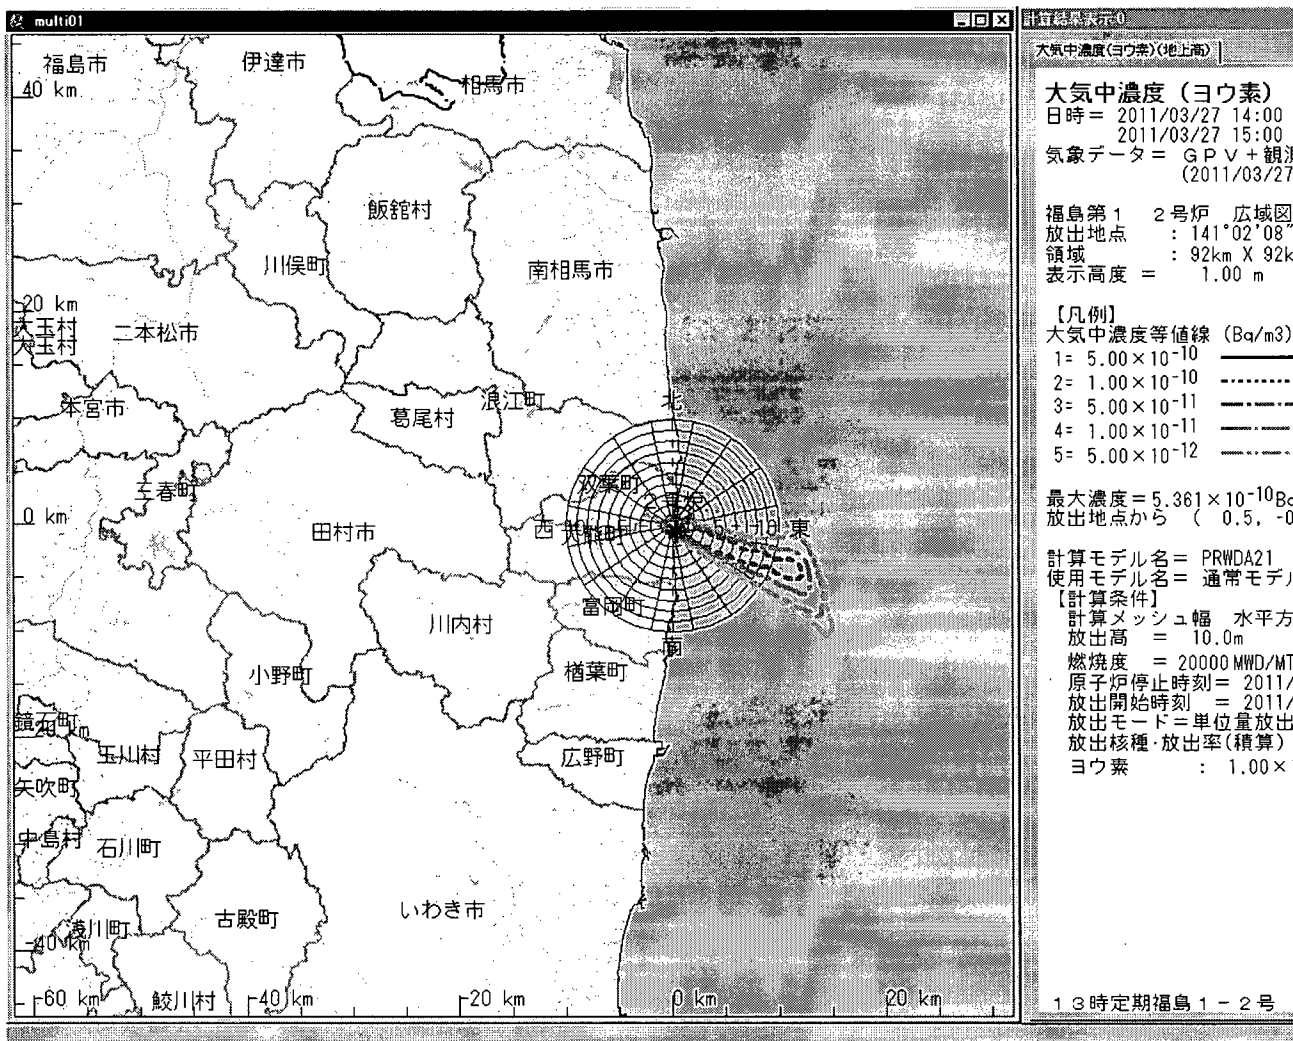

Subject: March 27 - 1PM SPEEDI data

Auto forwarded by a Rule

Attached is the March 27 - 1PM SPEEDI data.

000/464

This email is UNCLASSIFIED

From: OST01 HOC
Sent: Monday, March 28, 2011 1:30 AM
To: RST01 Hoc; PMT01 Hoc; PMT02 Hoc; PMT11 Hoc
Cc: FOIA Response.hoc Resource
Subject: FW: Radiation data from MEXT
Attachments: 20110328_10.pdf; 20110328_10_ll_unofficial.pdf; 20110328_11.pdf; 20110328_12.pdf; 20110328_13.pdf; 20110328_14.pdf