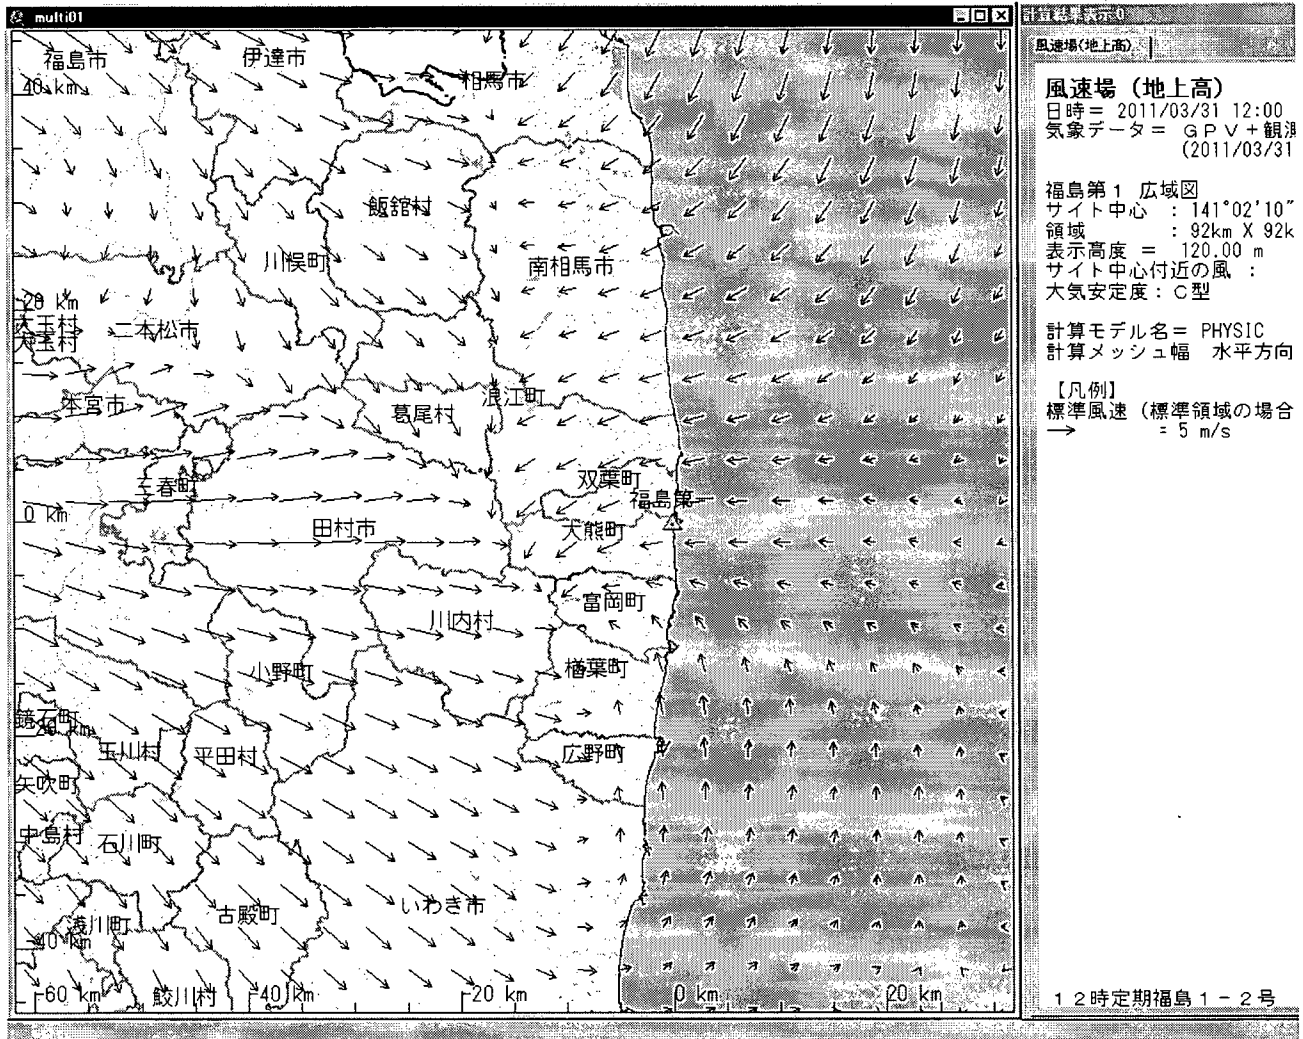

3/31 12時のSPEEDI単位量放出図形のイメージデータを送付致します。

ご確認のほど、よろしくお願い致します。

Please find attached 12:00[31-Mar] SPEEDI Data
NUSTEC

From: Droggitis, Spiros
Sent: Thursday, March 31, 2011 9:47 AM
To: Powell, Amy; Decker, David; Riley (OCA), Timothy
Subject: FW: DNDO NEWS 3/31/11
Attachments: DNDO NEWS 3-31-11.htm