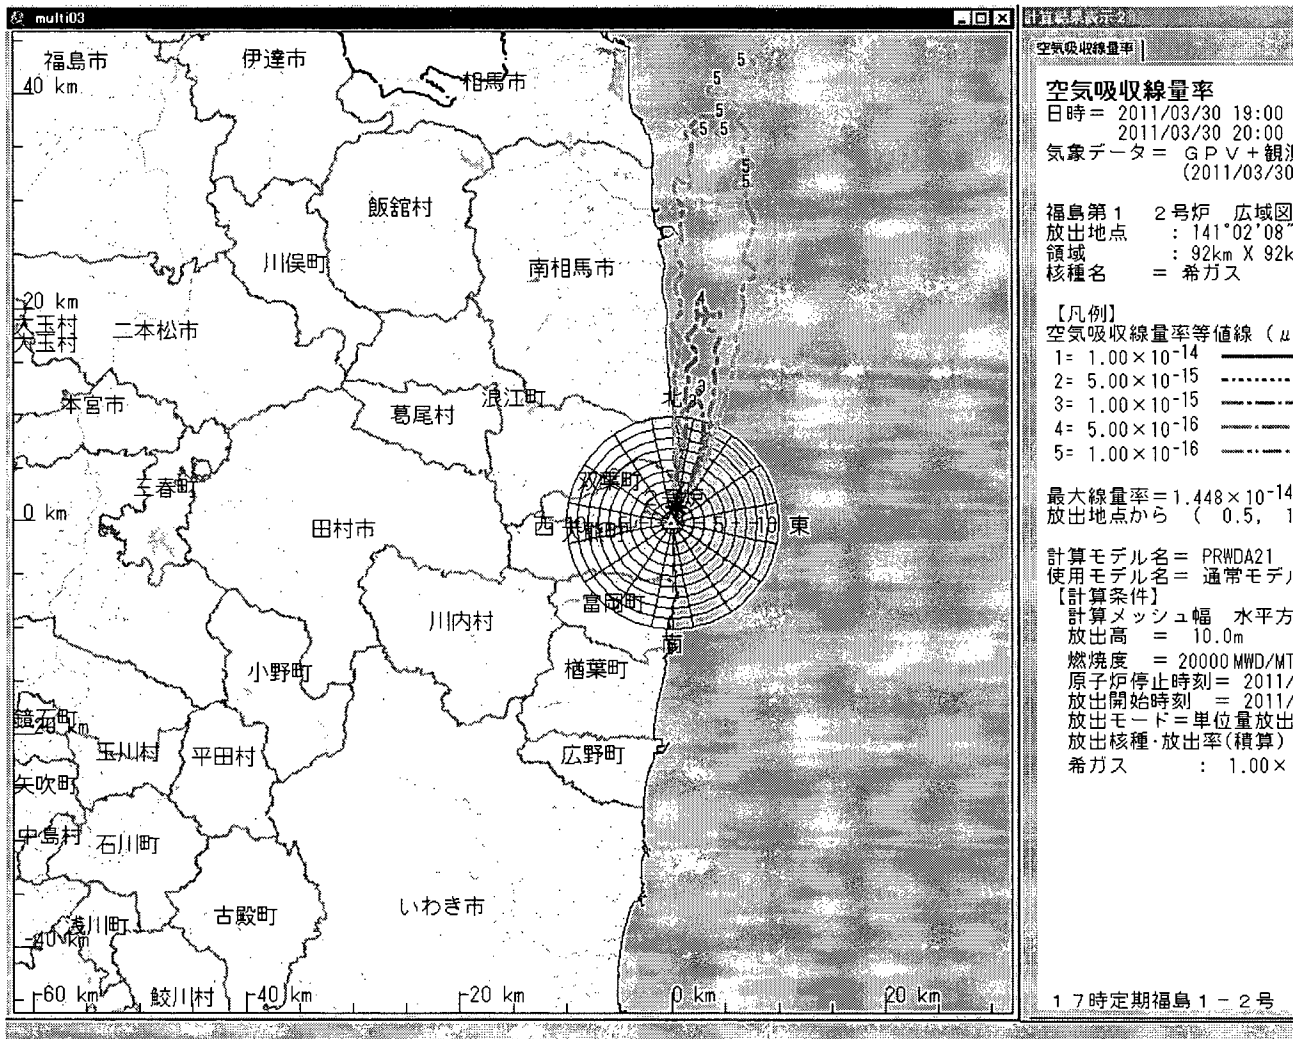

(b)(6)

Subject: SPEEDI data - March 30 at 5PM
Auto forwarded by a Rule

Attached is the SPEEDI data for March 30 at 5pm.

This email is UNCLASSIFIED

000/478

From: Kuritzky, Alan
To: Correia, Richard
Subject: FW: Request for Ops Center RTS support
Date: Wednesday, March 30, 2011 1:13:42 PM
Importance: High