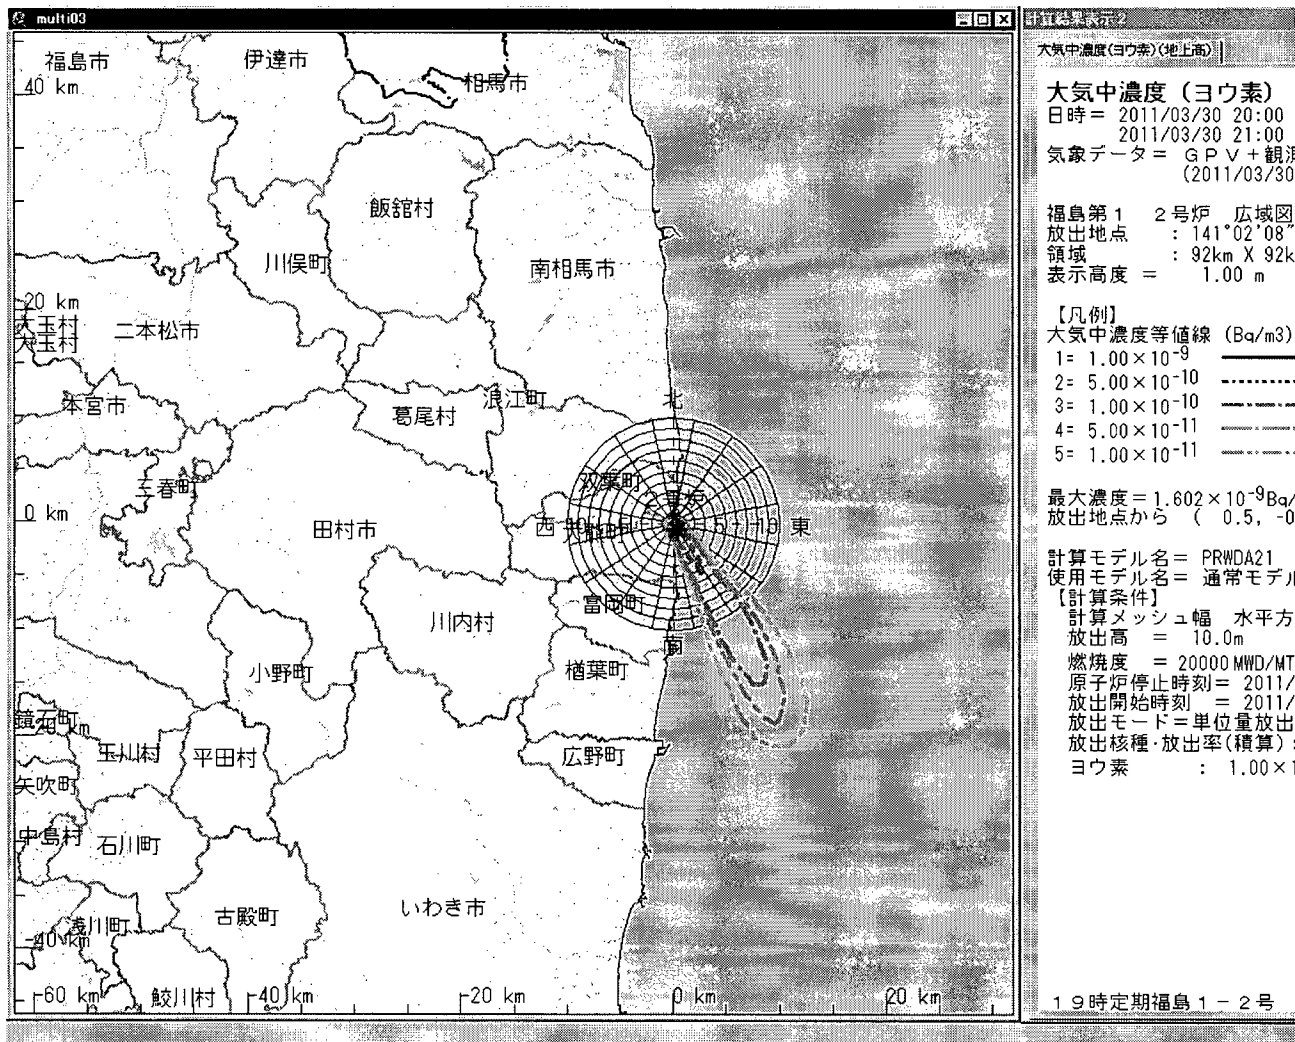

(b)(6)

Subject: SPEEDI data - March 30 at 7PM
Auto forwarded by a Rule

Attached is the SPEEDI data for March 30 at 7pm.

000/483

This email is UNCLASSIFIED

From: OST01 HOC
Sent: Wednesday, March 30, 2011 1:50 AM
To: PMT02 Hoc; PMT11 Hoc; Hoc, PMT12
Cc: FOIA Response.hoc Resource
Subject: FW: 3/30; 14:00 SPEEDI Data
Attachments: FUKUSHIMA1 air concentrationüi14-15hüj.gif; FUKUSHIMA1 air concentrationüi15-16hüj.gif; FUKUSHIMA1 air concentrationüi16-17hüj.gif; FUKUSHIMA1 air doseüi14-15hüj.gif; FUKUSHIMA1 air doseüi15-16hüj.gif; FUKUSHIMA1 air doseüi16-17hüj.gif; FUKUSHIMA1 wind(14hüj.gif