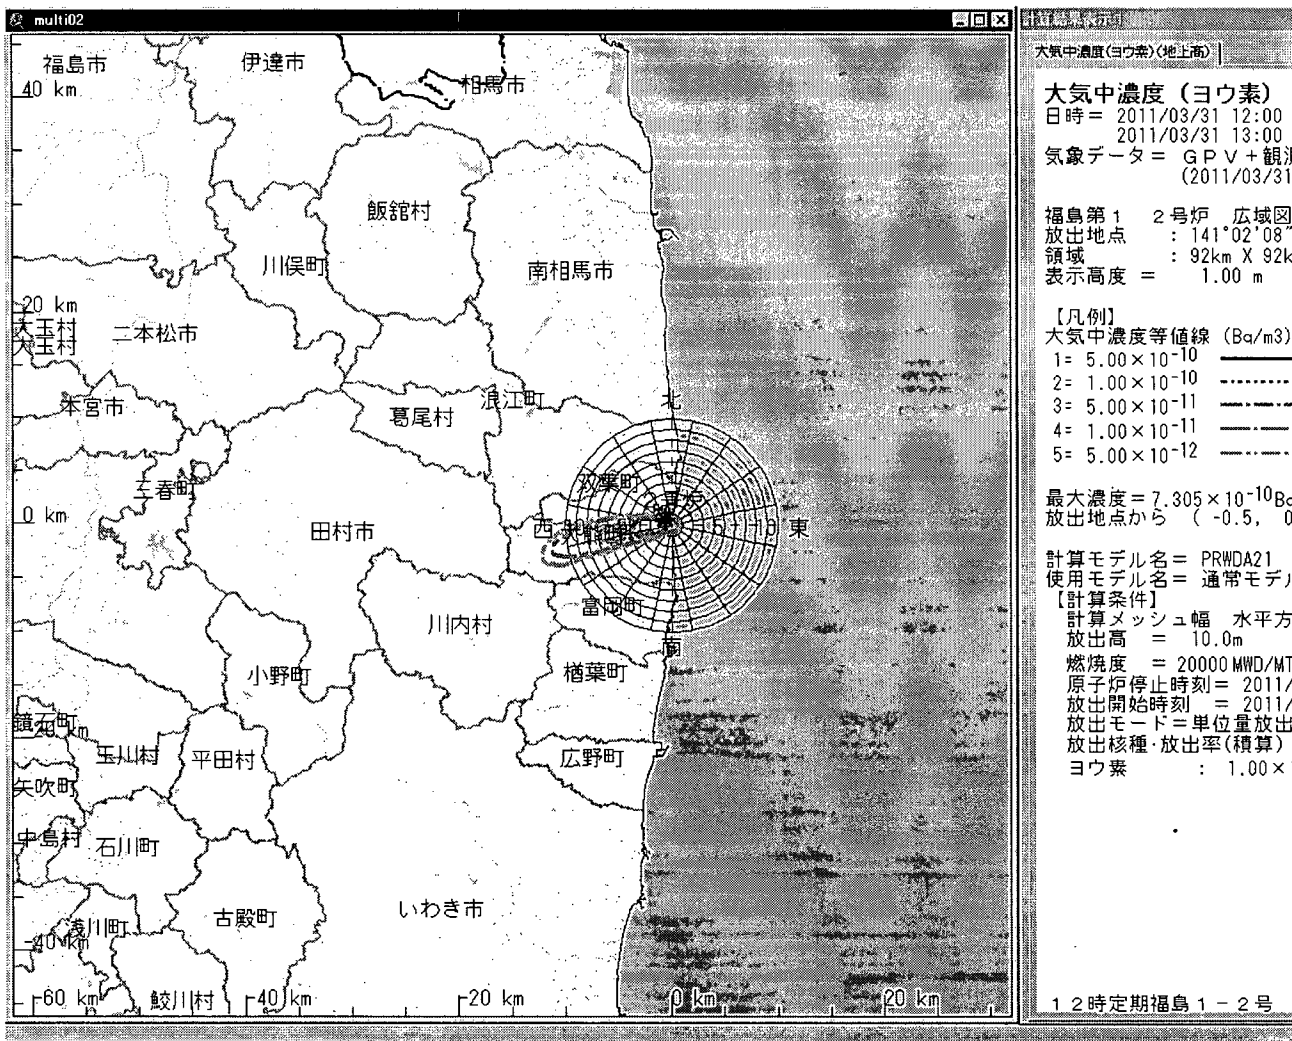

3/31 12時のSPEEDI単位量放出図形のイメージデータを送付致します。

ご確認のほど、よろしくお願い致します。

Please find attached 12:00[31-Mar] SPEEDI Data
NUSTEC

From: Droggitis, Spiros
Sent: Thursday, March 31, 2011 9:47 AM
To: Powell, Amy; Decker, David; Riley (OCA), Timothy
Subject: FW: DNDO NEWS 3/31/11
Attachments: DNDO NEWS 3-31-11.htm