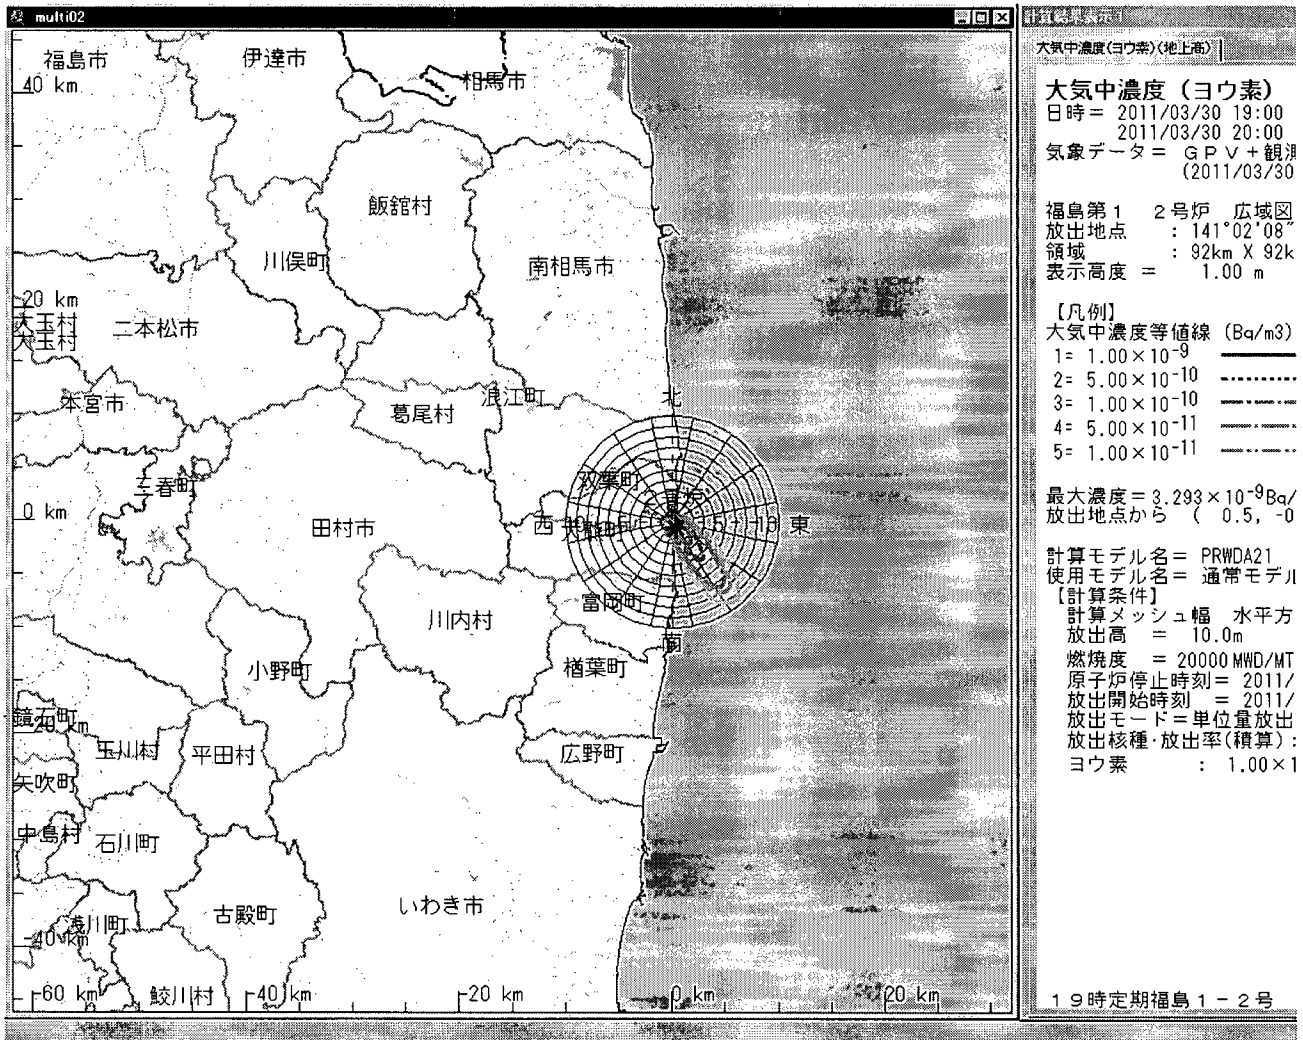

(b)(6)

Subject: SPEEDI data - March 30 at 7PM
Auto forwarded by a Rule

Attached is the SPEEDI data for March 30 at 7pm.

000/483

This email is UNCLASSIFIED

From: OST01 HOC
Sent: Wednesday, March 30, 2011 1:50 AM
To: PMT02 Hoc; PMT11 Hoc; Hoc, PMT12
Cc: FOIA Response.hoc Resource
Subject: FW: 3/30; 14:00 SPEEDI Data
Attachments: FUKUSHIMA1 air concentrationüi14-15hüj.gif; FUKUSHIMA1 air concentrationüi15-16hüj.gif; FUKUSHIMA1 air concentrationüi16-17hüj.gif; FUKUSHIMA1 air doseüi14-15hüj.gif; FUKUSHIMA1 air doseüi15-16hüj.gif; FUKUSHIMA1 air doseüi16-17hüj.gif; FUKUSHIMA1 wind(14hüj.gif