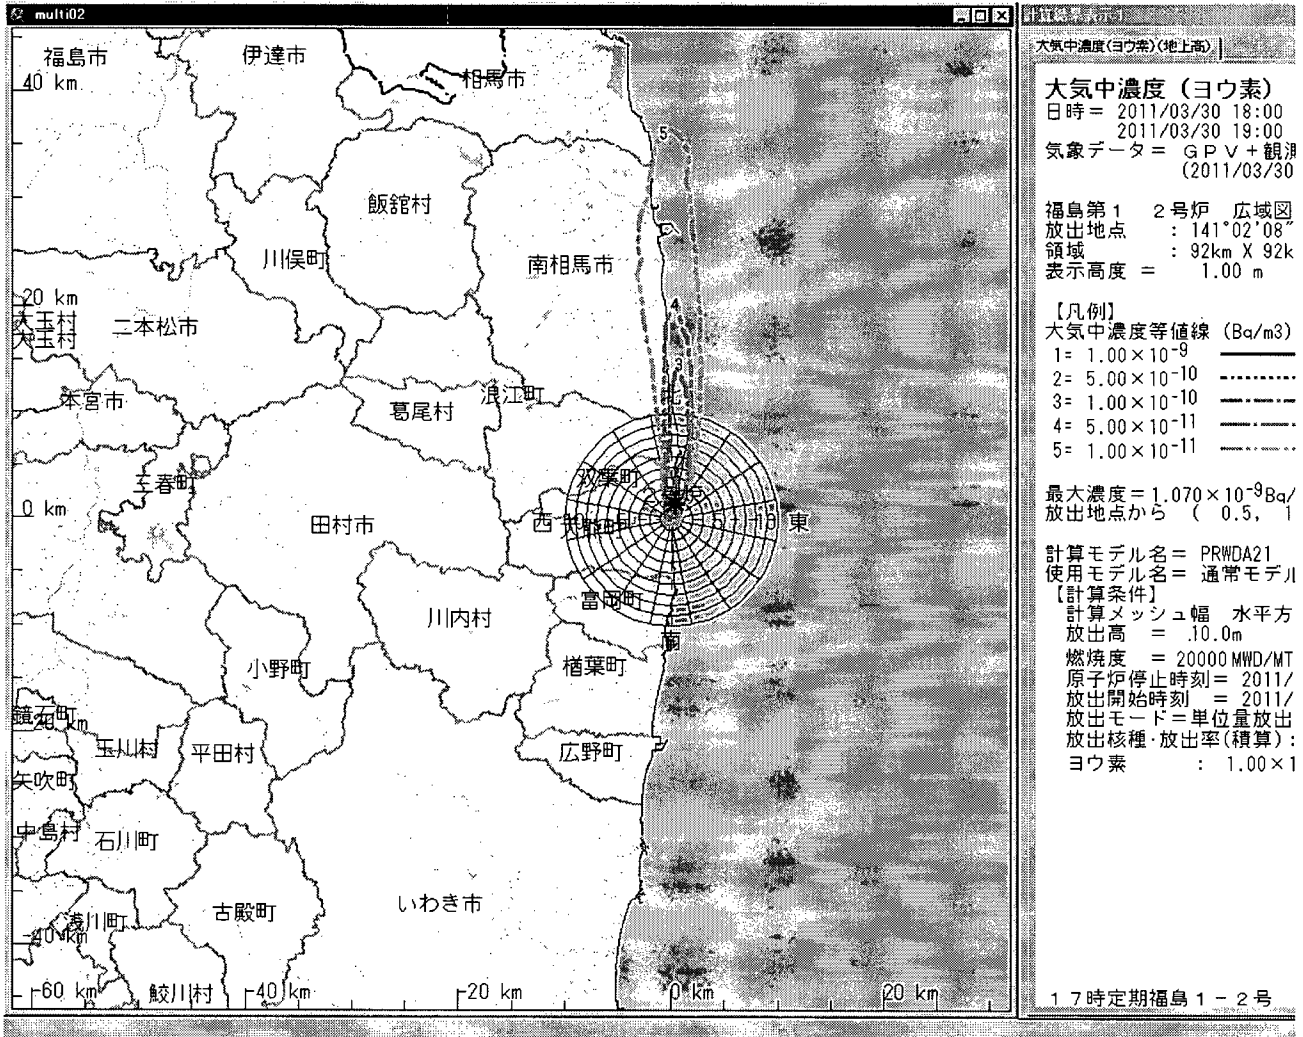

(b)(6)

Subject: SPEEDI data - March 30 at 5PM
Auto forwarded by a Rule

Attached is the SPEEDI data for March 30 at 5pm.

This email is UNCLASSIFIED

000/478

From: Kuritzky, Alan
To: Correia, Richard
Subject: FW: Request for Ops Center RTS support
Date: Wednesday, March 30, 2011 1:13:42 PM
Importance: High