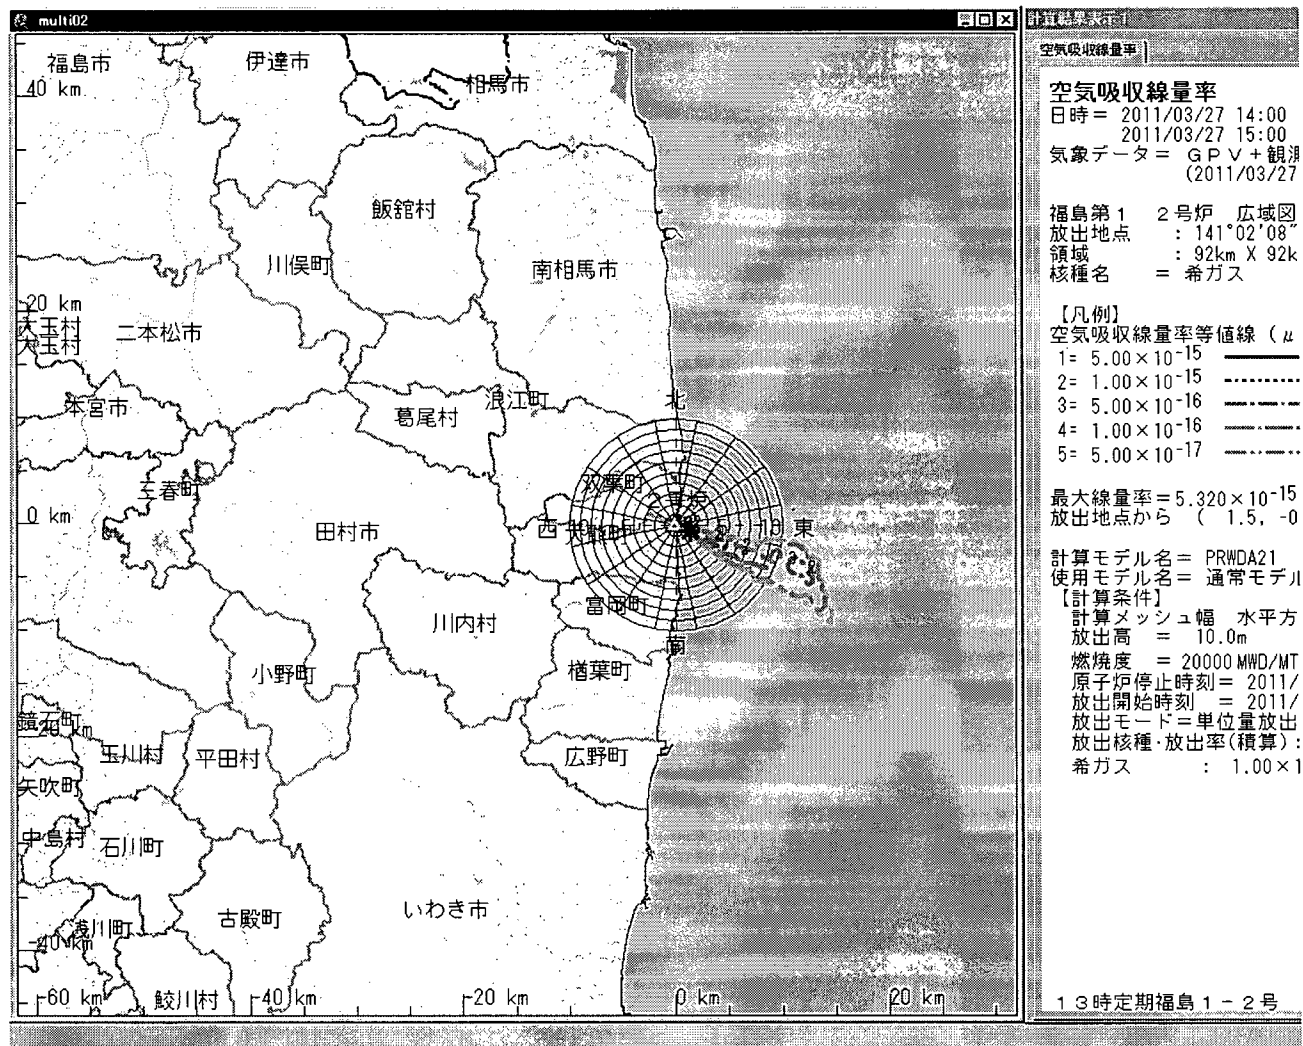

Subject: March 27 - 1PM SPEEDI data

Auto forwarded by a Rule

Attached is the March 27 - 1PM SPEEDI data.

000/464

This email is UNCLASSIFIED

From: OST01 HOC
Sent: Monday, March 28, 2011 1:30 AM
To: RST01 Hoc; PMT01 Hoc; PMT02 Hoc; PMT11 Hoc
Cc: FOIA Response.hoc Resource
Subject: FW: Radiation data from MEXT
Attachments: 20110328_10.pdf; 20110328_10_ll_unofficial.pdf; 20110328_11.pdf; 20110328_12.pdf; 20110328_13.pdf; 20110328_14.pdf