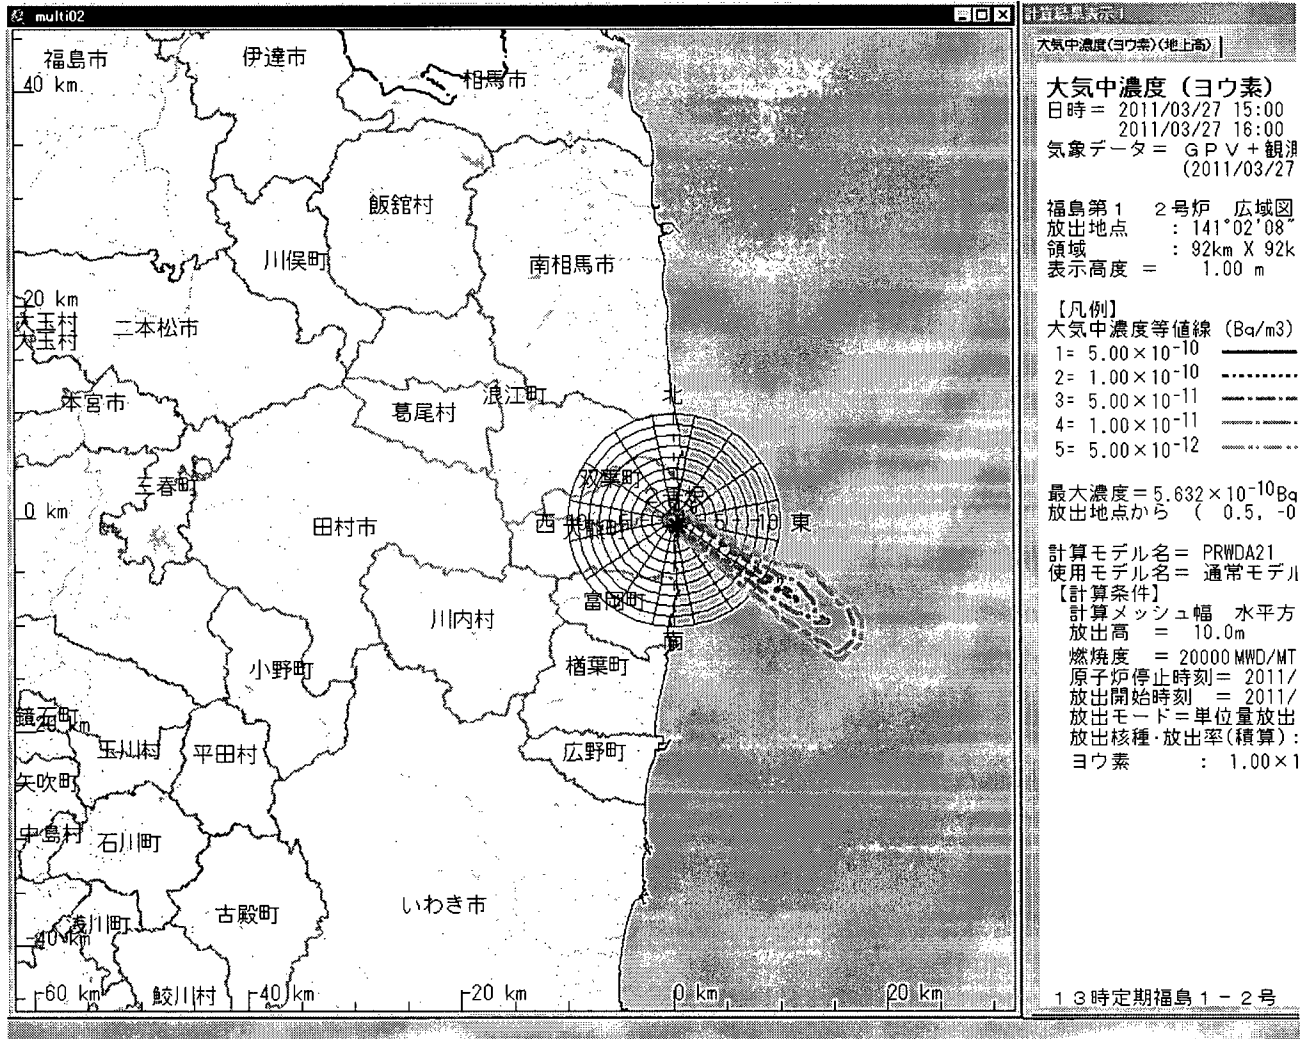

Subject: March 27 - 1PM SPEEDI data

Auto forwarded by a Rule

Attached is the March 27 - 1PM SPEEDI data.

000/464

This email is UNCLASSIFIED

From: OST01 HOC
Sent: Monday, March 28, 2011 1:30 AM
To: RST01 Hoc; PMT01 Hoc; PMT02 Hoc; PMT11 Hoc
Cc: FOIA Response.hoc Resource
Subject: FW: Radiation data from MEXT
Attachments: 20110328_10.pdf; 20110328_10_ll_unofficial.pdf; 20110328_11.pdf; 20110328_12.pdf; 20110328_13.pdf; 20110328_14.pdf