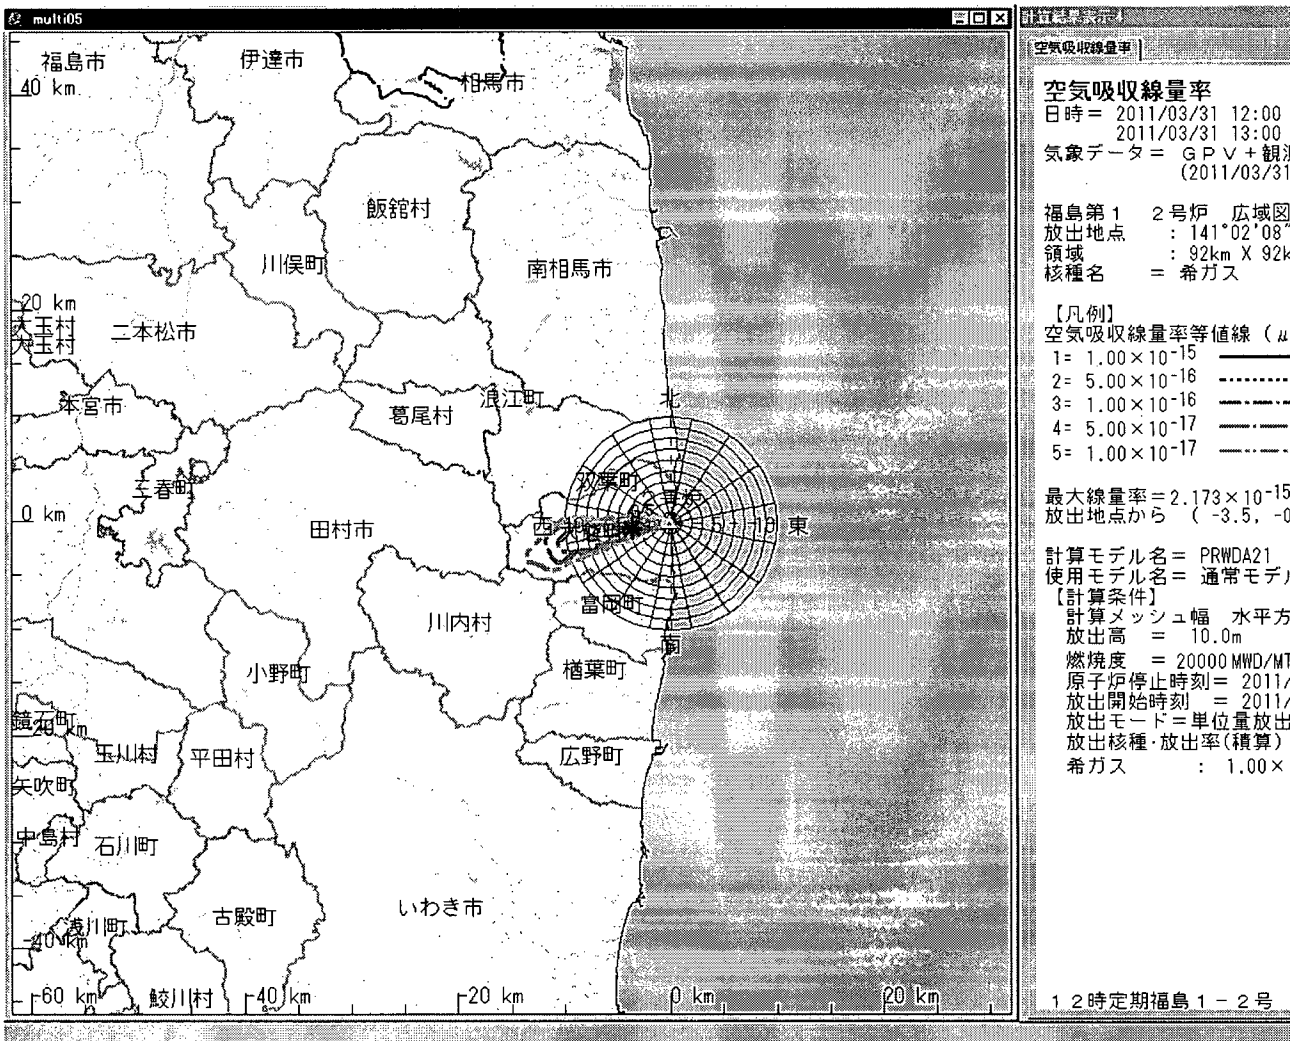

3/31 12時のSPEEDI単位量放出図形のイメージデータを送付致します。

ご確認のほど、よろしくお願い致します。

Please find attached 12:00[31-Mar] SPEEDI Data
NUSTEC

From: Droggitis, Spiros
Sent: Thursday, March 31, 2011 9:47 AM
To: Powell, Amy; Decker, David; Riley (OCA), Timothy
Subject: FW: DNDO NEWS 3/31/11
Attachments: DNDO NEWS 3-31-11.htm