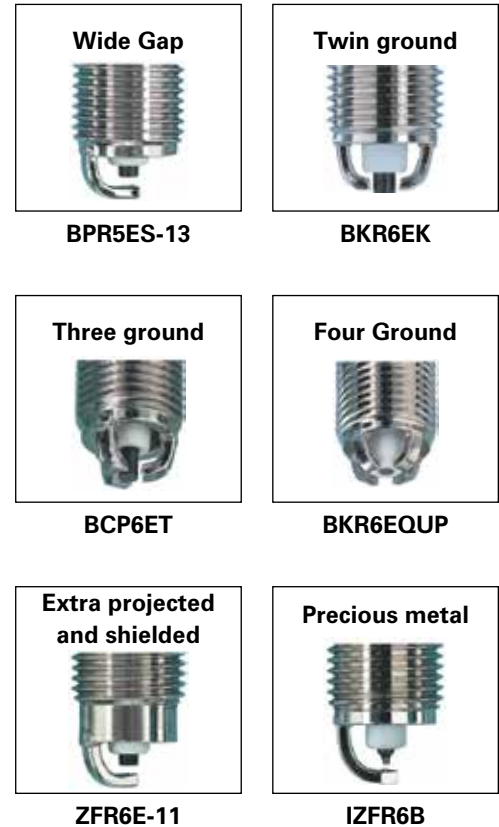

To combat the 'cold fouling' effect that can occur in some engines using unleaded fuels specially arranged ground electrode arrangements are sometimes used. These can force the spark to discharge across the insulator and thus burn away any built up carbon that could cause poor starting or misfires. It is not uncommon to find two, three or four ground electrode arrangements in new vehicles. The use of precious metals on the tips of the spark plug electrodes is not uncommon especially on higher performance engines. Whilst these spark plugs do have increased service life they are often specified because of their superior ignition qualities.

Our engineering departments work very closely with the engine and vehicle manufacturers to produce the ideal spark plug type for each application. Any change in production is expensive for a manufacturer and therefore new spark plug types are only produced where necessary. NGK employ the very latest production technology to ensure that every aspect is catered for – performance, economy and value.