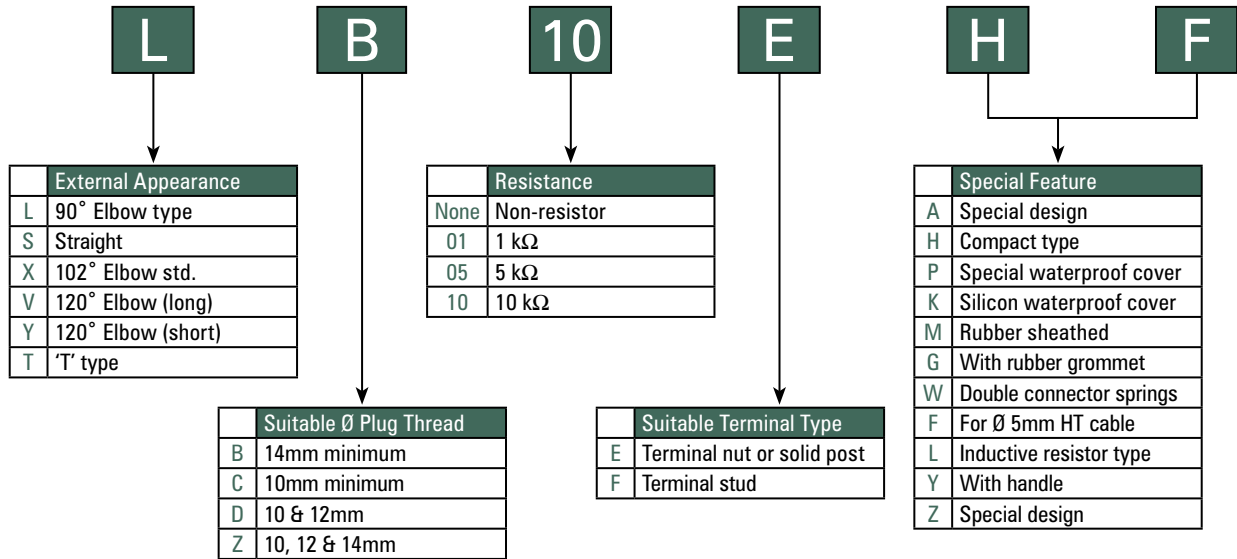

COVER SYMBOLS EXPLANATION CHART