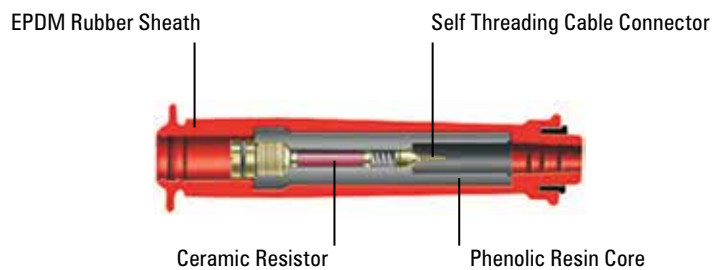

NGK RESISTOR PLUG COVERS