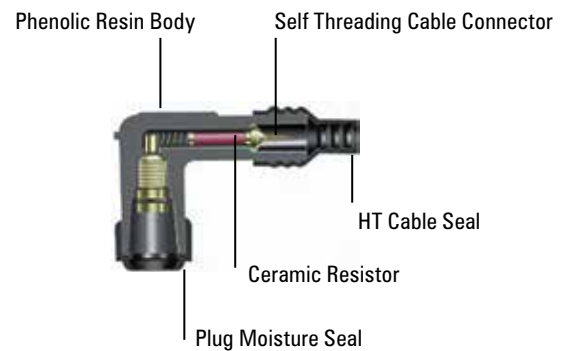

NGK RESISTOR PLUG COVERS