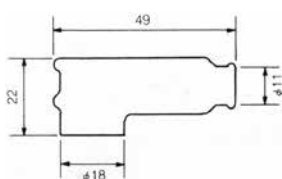

Part No.	Stock No.	Colour	Resistor	Ø Plug	Terminal Type
TRS1225-B	8787	Blue	5 kΩ	14mm	Special*

Description: 90° Compact Type   Material: Silicon Rubber

*Suitable for use with R6120- racing spark plugs only

*Suitable for use with R7282- racing spark plugs only