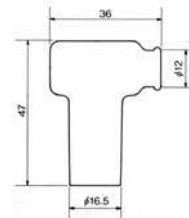

Description: 90° Elbow Type Material: Phenolic Resin

Part No.	Stock No.	Colour	Resistor	Ø Plug	Terminal Type
LB05EMH	8338	Black	5 kΩ	14mm	
LB05EMH-R	8160	Red	5 kΩ	14mm	

Description: 90° Rubber Sheathed Material: EPDM Rubber