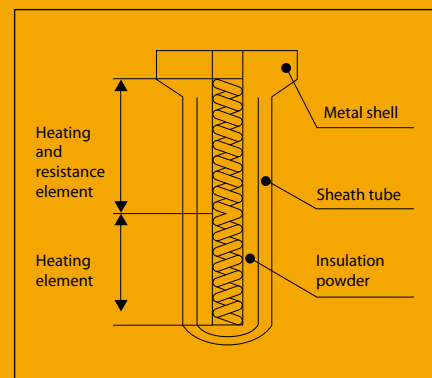

Double Coil Type