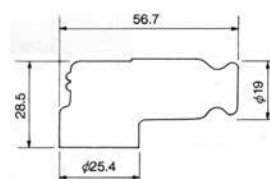

Part No.	Stock No.	Colour	Resistor	Ø Plug	Terminal Type
TRS1408-F-B	8871	Blue	5 kΩ	14mm	Special*

Description: 90° Compact Type   Material: Silicon Rubber

*Suitable for use with R5300A- racing spark plugs only