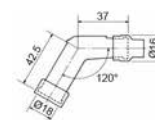

Part No.	Stock No.	Colour	Resistor	Ø Plug	Terminal Type
VB05F	8032	Black	5 kΩ	14mm	
VB05F-R	8759	Red	5 kΩ	14mm	
VD05F	8052	Black	5 kΩ	10 - 12mm	
VD05F-R	8376	Red	5 kΩ	10 - 12mm	
VD05EG	5817	Black	5 kΩ	10 - 12mm	

Description: 120° Elbow (Long) Type   Material: Phenolic Resin