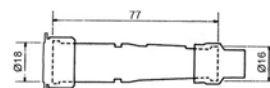

Part No.	Stock No.	Colour	Resistor	Ø Plug	Terminal Type
SD05EG	5818	Black	5 kΩ	10 - 12mm	

Description: Straight Type   Material: Phenolic Resin