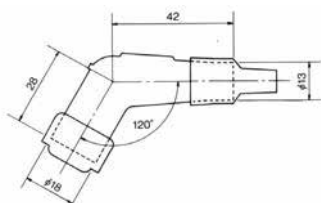

SPARK PLUG COVERS

Part No.	Stock No.	Colour	Resistor	Ø Plug	Terminal Type
XB05F	8062	Black	5 kΩ	14mm	
XB05F-R	8592	Red	5 kΩ	14mm	
XD05F	8072	Black	5 kΩ	10 - 12mm	
XD05F-R	8768	Red	5 kΩ	10 - 12mm	

Description: 102° Elbow Type   Material: Phenolic Resin

Part No.	Stock No.	Colour	Resistor	Ø Plug	Terminal Type
VB05F	8032	Black	5 kΩ	14mm	
VB05F-R	8759	Red	5 kΩ	14mm	
VD05F	8052	Black	5 kΩ	10 - 12mm	
VD05F-R	8376	Red	5 kΩ	10 - 12mm	
VD05EG	5817	Black	5 kΩ	10 - 12mm	

Description: 120° Elbow (Long) Type   Material: Phenolic Resin

Part No.	Stock No.	Colour	Resistor	Ø Plug	Terminal Type
YB05F	8082	Black	5 kΩ	14mm	
YB05F-R	8162	Red	5 kΩ	14mm	

Description: 120° Elbow (Short) Type   Material: Phenolic Resin

Part No.	Stock No.	Colour	Resistor	Ø Plug	Terminal Type
LBER-R	8307	Red	None	14mm	
LBER-B	8308	Blue	None	14mm	

Description: 90° Rubber Sheathed   Material: Silicon Rubber

Part No.	Stock No.	Colour	Resistor	Ø Plug	Terminal Type
TRS1225-B	8787	Blue	5 kΩ	14mm	Special*

Description: 90° Compact Type   Material: Silicon Rubber

*Suitable for use with R6120- racing spark plugs only

*Suitable for use with R7282- racing spark plugs only

Part No.	Stock No.	Colour	Resistor	Ø Plug	Terminal Type
TRS1408-F-B	8871	Blue	5 kΩ	14mm	Special*

Description: 90° Compact Type   Material: Silicon Rubber

*Suitable for use with R5300A- racing spark plugs only

Part No.	Stock No.	Colour	Resistor	Ø Plug	Terminal Type
TRS1409-R	8733	Red	None	14mm	

Description: 90° Compact Type   Material: Silicon Rubber

*Suitable for use with R5540F- racing spark plugs only

Part No.	Stock No.	Colour	Resistor	Ø Plug	Terminal Type
SD05EG	5818	Black	5 kΩ	10 - 12mm	

Description: Straight Type   Material: Phenolic Resin