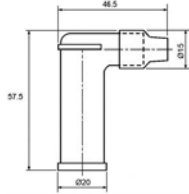

Part No.	Stock No.	Colour	Resistor	Ø Plug	Terminal Type
L05EA	6667	Black	5 kΩ	14mm	

Description: 90° Elbow Type Material: Phenolic Resin

Application: Piaggio (various 125, 150cc)

Part No.	Stock No.	Colour	Resistor	Ø Plug	Terminal Type
V05E	6665	Black	5 kΩ	14mm	