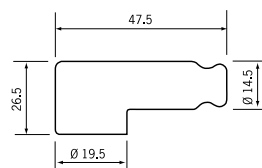

Part No.	Stock No.	Colour	Resistor	Ø Plug	Terminal Type
TRS1409-R	8733	Red	None	14mm	

Description: 90° Compact Type   Material: Silicon Rubber

*Suitable for use with R5540F- racing spark plugs only