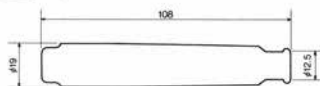

Part No.	Stock No.	Colour	Resistor	Ø Plug	Terminal Type
SD05FM	8392	Black	5 kΩ	10 - 12mm	
SD05FM-R	8673	Red	5 kΩ	10 - 12mm	

Description: Straight Rubber Sheathed Material: EPDM Rubber