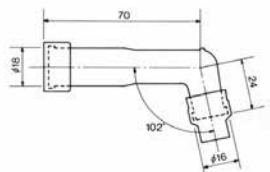

SPARK PLUG COVERS

Part No.	Stock No.	Colour	Resistor	Ø Plug	Terminal Type
XB05F	8062	Black	5 kΩ	14mm	
XB05F-R	8592	Red	5 kΩ	14mm	
XD05F	8072	Black	5 kΩ	10 - 12mm	
XD05F-R	8768	Red	5 kΩ	10 - 12mm	

Description: 102° Elbow Type   Material: Phenolic Resin