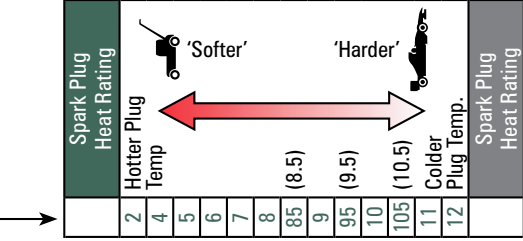

LPG+8 Special electrode design and plating specifically for LPG use. Numbers refer to design, not heat range

This chart is applicable to spark plugs currently available via NGK Spark Plugs (UK) Ltd only.
The dedicated range of NGK racing spark plugs is not included.
This chart is not exhaustive. Other symbols exist which are not represented on the chart.

E

E	Thread Reach	19.0mm
H		12.7mm
L		11.2mm
EH	(Part Threaded)	
	Total reach =	19.0mm
	Thread =	12.7mm
BM_A, B, LM types		9.5mm
CMR_A types		9.5mm

A_type	12.0mm
B_ BM_type	9.5mm
CM_type	8.5mm
G_type	22.5mm

No Symbol

Taper Seat Types	
F A_F type	10.9mm
B EF type	17.5mm
B_F type	11.2mm
BM_F type	7.8mm
BPM_F type	7.8mm

6