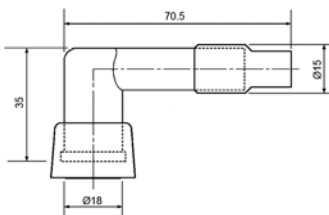

Description: 90° Elbow Type Material: Phenolic Resin

Part No.	Stock No.	Colour	Resistor	Ø Plug	Terminal Type
VD05EMH	7744	Black	5 kΩ	10 - 12mm	
VD05FMH	8425	Black	5 kΩ	10 - 12mm	

Description: 120° Elbow (Compact) Type Material: EPDM Rubber