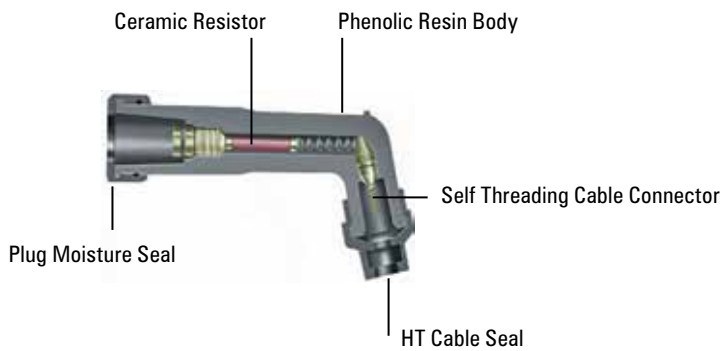

NGK RESISTOR PLUG COVERS