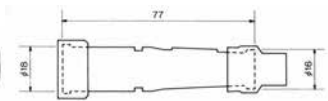

Part No.	Stock No.	Colour	Resistor	Ø Plug	Terminal Type
SB05E	8374	Black	5 kΩ	14mm	
SB05EC	8511	Red	5 kΩ	14mm	
SB05F	8080	Black	5 kΩ	14mm	
SB05F-R	8567	Red	5 kΩ	14mm	
SD05F	8022	Black	5 kΩ	10 - 12mm	
SD05F-R	8238	Red	5 kΩ	10 - 12mm	

Description: Straight Type Material: Phenolic Resin