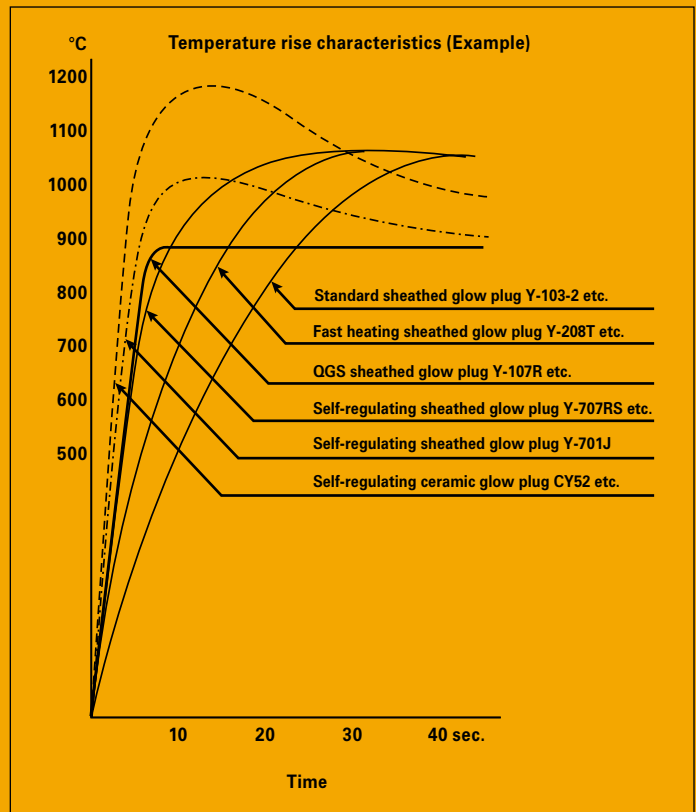

QGS Types

Similar to the metal sheathed QGS types, but offers faster heat up times to greater temperatures, although still requires strict regulation with a specialist QGS controller.

NHTC Types

New High Temperature Ceramic glow plugs use the latest technology to allow extremely fast heat up times to eliminate the concept of pre-glow. They also have the ability to maintain post glow temperatures as high as 1350°C to further help vehicle manufacturers reduce engine emissions.