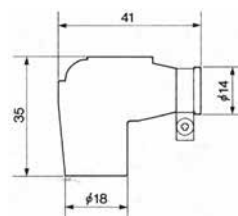

Part No.	Stock No.	Colour	Resistor	Ø Plug	Terminal Type
LBER-R	8307	Red	None	14mm	
LBER-B	8308	Blue	None	14mm	

Description: 90° Rubber Sheathed   Material: Silicon Rubber