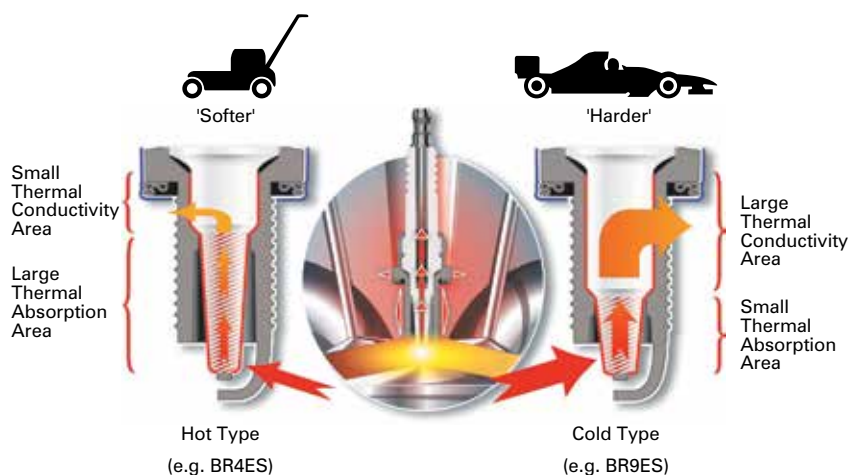

HEAT RANGE AND HEAT DISSIPATION

Spark plugs do not produce heat in the combustion chamber. One of the functions of the spark plug is to dissipate some of the heat produced during combustion. This is mostly transferred into the cylinder head. The 'Heat Range' indicates the measure of the spark plug's ability to do this.

A 'hot' spark plug is designed to maintain a sufficiently high temperature at the insulator nose to burn off carbon and oil deposits. A 'cold' spark plug is designed to allow a faster transfer of heat to the cylinder head thus preventing overheating and premature failure.

The heat range selection is obviously a complex task with many factors to take into account. NGK engineers therefore make specific recommendations for each engine and the use to which it is put.