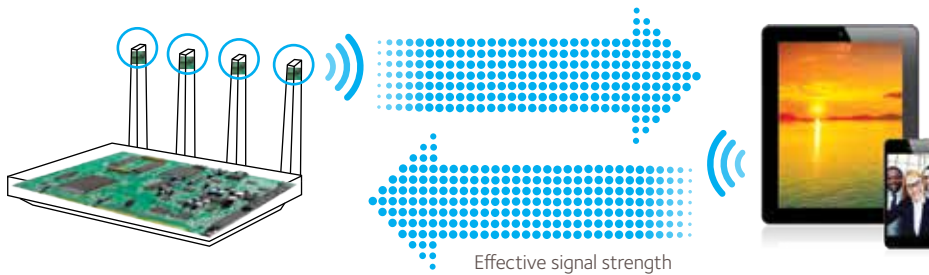

Nighthawk X8 Active antennas compensate for weaker mobile device signals and effectively improve signal strength.