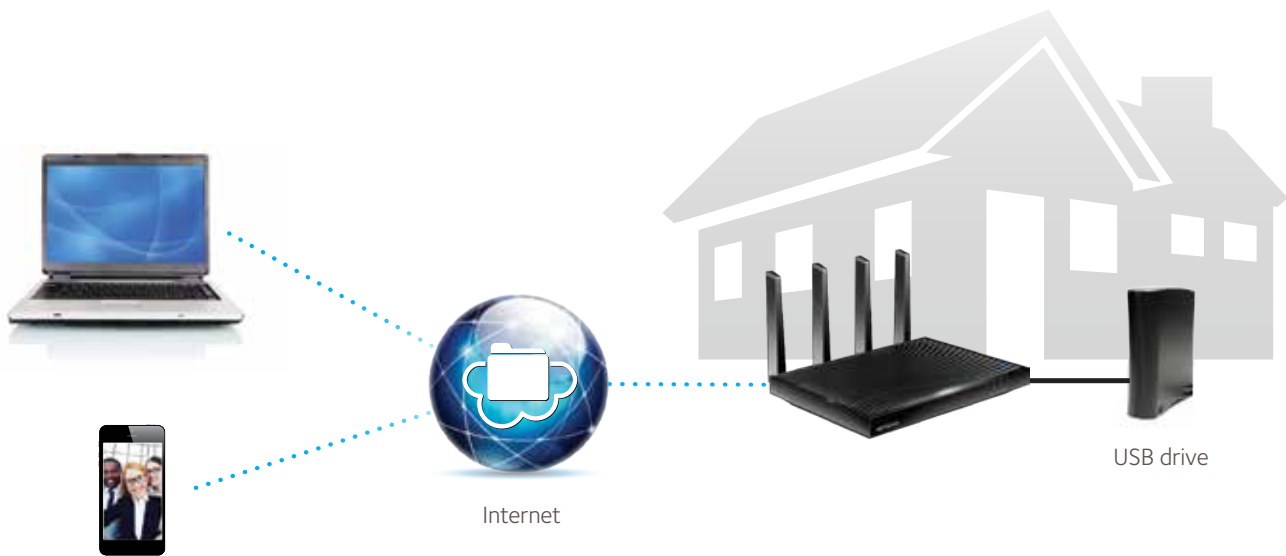

ReadySHARE® Vault—Automatic backup for Window PCs

ReadySHARE Vault is a free app that provides automatic, continuous backup of Windows PCs to the USB hard drive connected to the Nighthawk X8. The app has a wonderfully simple interface with intuitive backup settings—simply setup and forget and be assured that all your data on various home PCs in the home network is being continuously backed up. Never worry about losing your data again.

- Easy single click setup to back up the Window PCs on the home network
- Automatic, continuous incremental backup of all the changes
- Easily restore deleted files by going back to older snapshots
- Safeguard all your precious data, photos, videos

ReadySHARE Vault: Free software for automatic incremental backup for all Windows PC in your home.

ReadyCLOUD® USB Access—Access Your Files Wherever, Whenever

Access and share your files via secure, personal cloud storage with NETGEAR ReadyCLOUD® USB Access. Once you've connected your USB drive to your NETGEAR Nighthawk X8 and uploaded all your favorite files, you can enjoy the convenience and accessibility anytime & anywhere you have an Internet connection. No fees, storage limitations, or privacy concerns of cloud storage services. Using the ReadyCLOUD mobile app or web portal, you'll now have anytime, anywhere access to your USB drive at home... it's that easy!

With ReadyCloud, remotely access your files stored at home through the browser or smartphone app.

Connection Diagram

PACKAGE CONTENTS

- Nighthawk X8 AC5300 WiFi VDSL/ADSL Modem Router (D8500)
- Ethernet cable
- Phone cable
- DSL filter (Australia & New Zealand)
- Quick start guide
- Power adapter