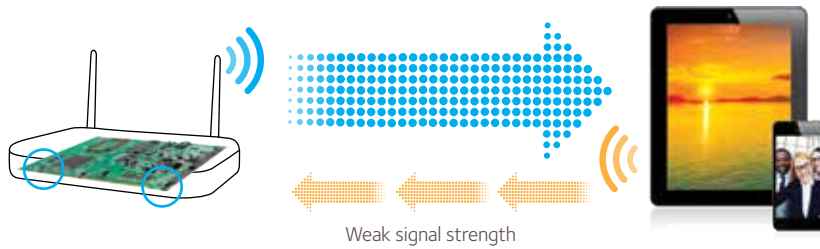

Traditional WiFi router has harder time receiving weaker mobile device signals.