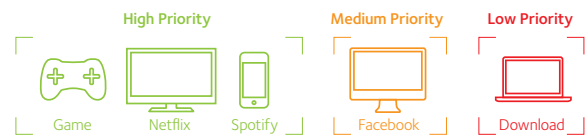

Tri-Band WiFi provides 3 dedicated WiFi Bands

Dynamic Quality of Service (QoS)

If you like gaming and streaming videos, then you can benefit from Dynamic Quality of Service (QoS).

Dynamic QoS automatically prioritizes bandwidth to latency sensitive applications like online gaming and video streaming by recognizing application and device information as well as bandwidth needs. Dynamic QoS will also ensure that lower priority applications like file downloads will never get completely stopped.

Applications have same priority

Traditional WiFi

Automatically recognizes & prioritizes applications

Dynamic QoS

Powerful Dual Core 1.4GHz processor for faster processing

Basic WiFi routers use simple single core processors to connect WiFi devices to the Internet.