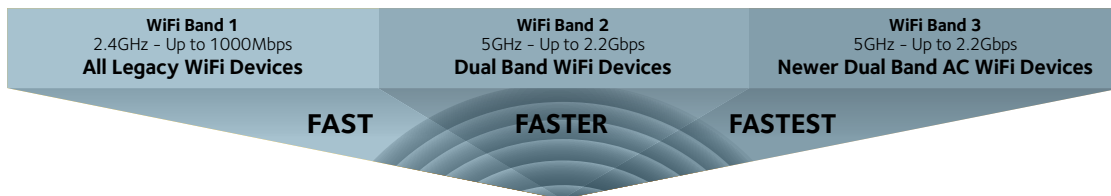

Tri-Band WiFi provides 3 dedicated WiFi Bands