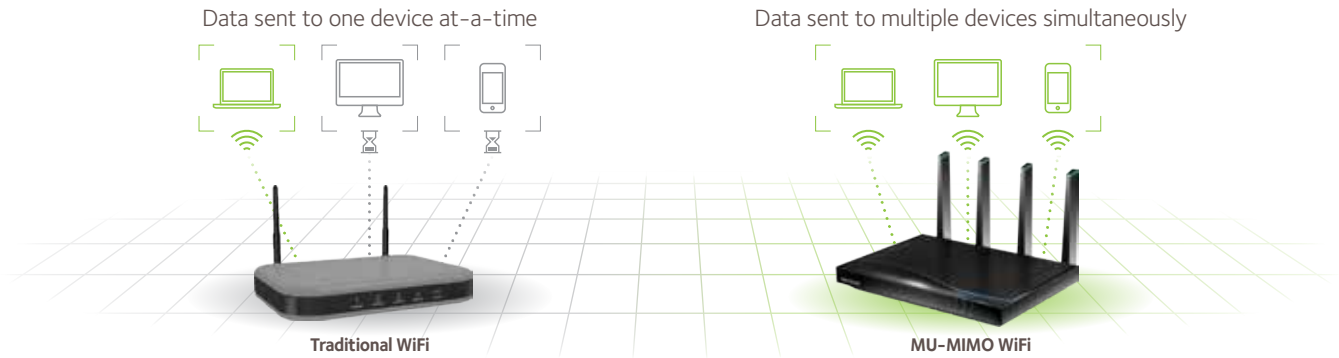

ENHANCED PARENTAL CONTROLS—Manage web site access by family member & device

GUEST NETWORK ACCESS—Separate & secure access for guests

SECURE WIFI CONNECTIONS—High level wireless security with WPA/WPA2

PERSONAL FTP SERVER—Customized free URL to create FTP server

VPN SUPPORT—Secure access to home router from anywhere using OpenVPN Connect Apps

Multi-User MIMO (MU-MIMO*)

Using Multi-User MIMO technology, NETGEAR routers can stream data to multiple devices simultaneously. With MU-MIMO, your WiFi network can deliver faster throughput to every MU-MIMO connected device. That means faster downloads and smoother streaming for your devices.

Enjoy simultaneous streaming with MU-MIMO

*MU-MIMO capability requires both router and client device to support MU-MIMO.

Tri-Band WiFi

The Nighthawk X8 AC5300 WiFi VDSL/ADSL Modem Router with breakthrough Tri-Band WiFi technology delivers a massive combined wireless speed of up to 5.3 Gbps. X8 optimizes WiFi performance by intelligently assigning every device to the fastest WiFi band possible and doing so allows devices to connect at their maximum speed. Load Balancing distributes WiFi devices ensuring usage of both the 5GHz WiFi bands. Even if everyone and everything in the home that's connected to the Internet is streaming, gaming, working, playing, socializing or updating at the same time, the X8 won't miss a beat—you'll enjoy seamless clarity and zero lag.