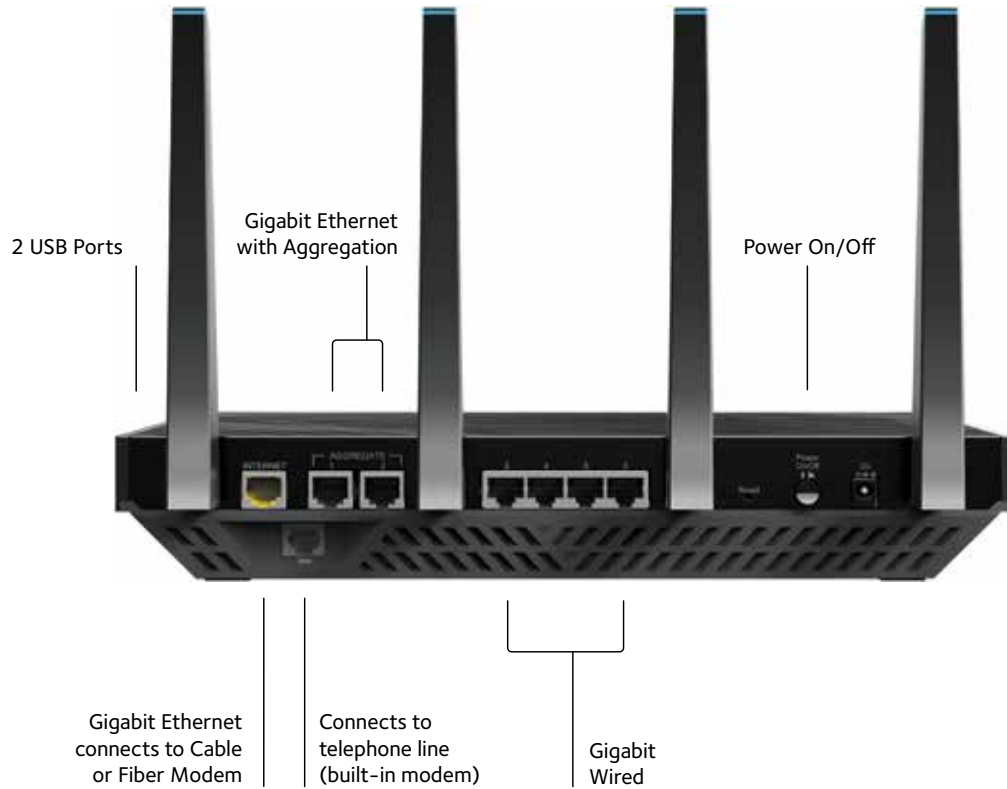

READYCLOUD® USB ACCESS—Enjoy personal & secure cloud access to USB storage anytime, anywhere

READYSHARE® USB ACCESS—Wirelessly access & share USB hard drive & printer via two (2) USB ports: 1 USB 3.0 & 1 USB 2.0 port

ReadySHARE Vault: Free software for automatic incremental backup for all Windows PC in your home.

ReadyCLOUD® USB Access—Access Your Files Wherever, Whenever

Access and share your files via secure, personal cloud storage with NETGEAR ReadyCLOUD® USB Access. Once you've connected your USB drive to your NETGEAR Nighthawk X8 and uploaded all your favorite files, you can enjoy the convenience and accessibility anytime & anywhere you have an Internet connection. No fees, storage limitations, or privacy concerns of cloud storage services. Using the ReadyCLOUD mobile app or web portal, you'll now have anytime, anywhere access to your USB drive at home... it's that easy!

With ReadyCloud, remotely access your files stored at home through the browser or smartphone app.

Connection Diagram

PACKAGE CONTENTS

- Nighthawk X8 AC5300 WiFi VDSL/ADSL Modem Router (D8500)
- Ethernet cable
- Phone cable
- DSL filter (Australia & New Zealand)
- Quick start guide
- Power adapter