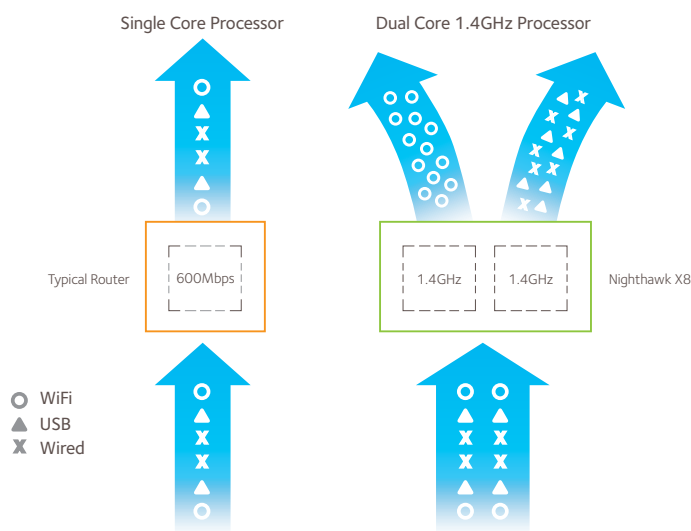

Applications have same priority

Traditional WiFi

Automatically recognizes & prioritizes applications

Dynamic QoS

Powerful Dual Core 1.4GHz processor for faster processing

Basic WiFi routers use simple single core processors to connect WiFi devices to the Internet.

Nighthawk X8 delivers Tri-band WiFi, quad-stream performance on each band, Multi-User MIMO capable, has 6 Gigabit LAN ports with Port Aggregation, and dual USB interfaces to connect external USB storage. Using a single core processor would cause severe performance issues as various processes compete for CPU power.

That's why the X8 utilizes a powerful 1.4GHz dual-core processor to separate processes and prioritize high performance WiFi connections to get maximum combined WiFi speeds of up to 5.3Gbps.

Active Antennas