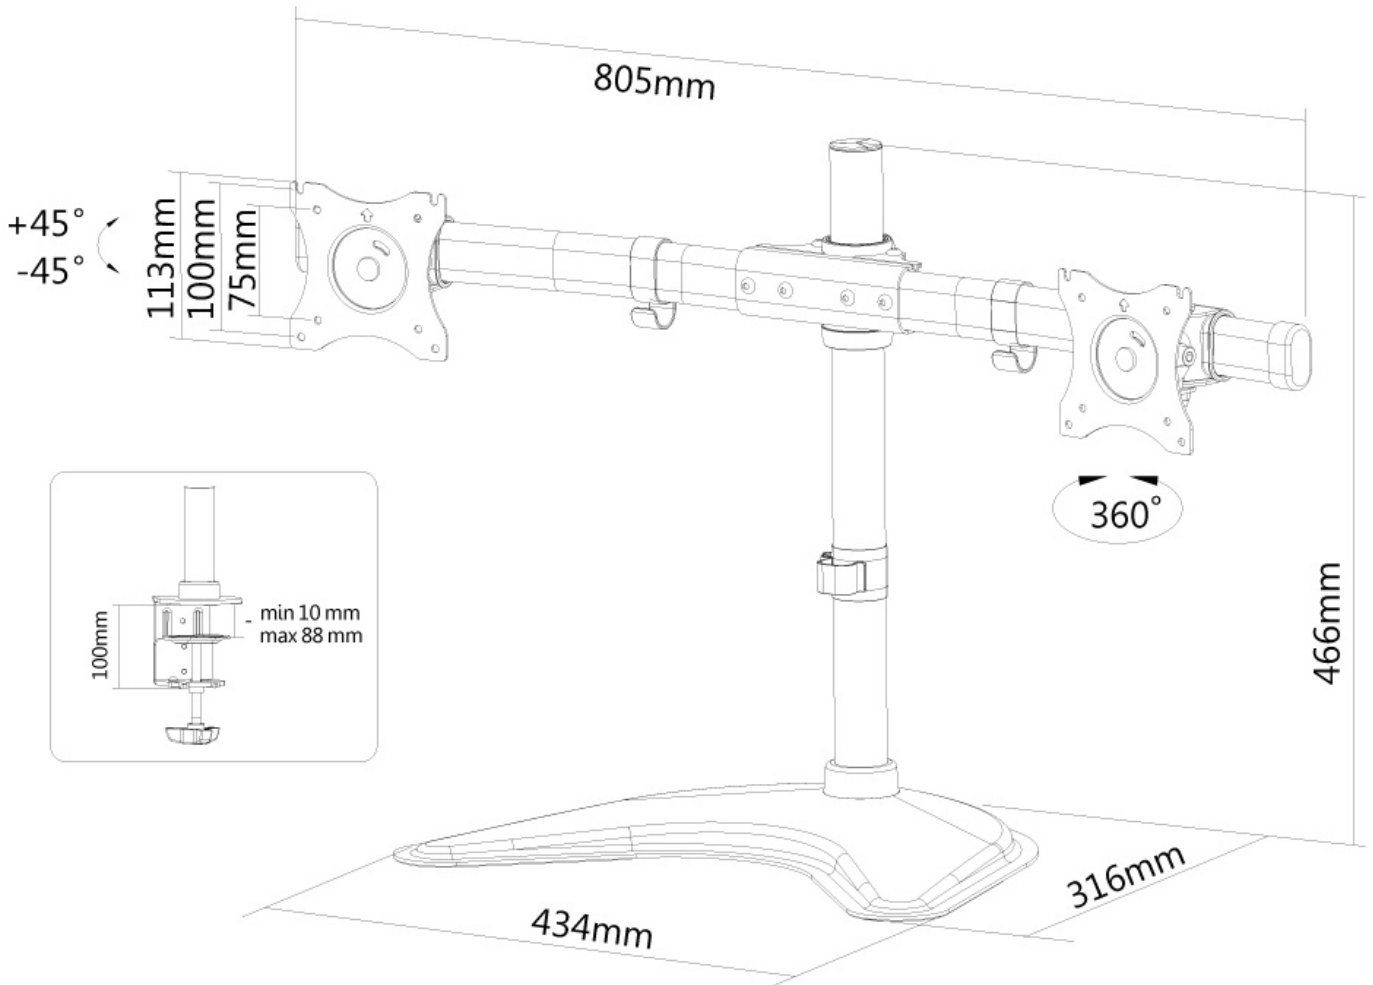

NM-D335DBLACK

NEOMOUNTS MONITOR DESK MOUNT

Neomounts