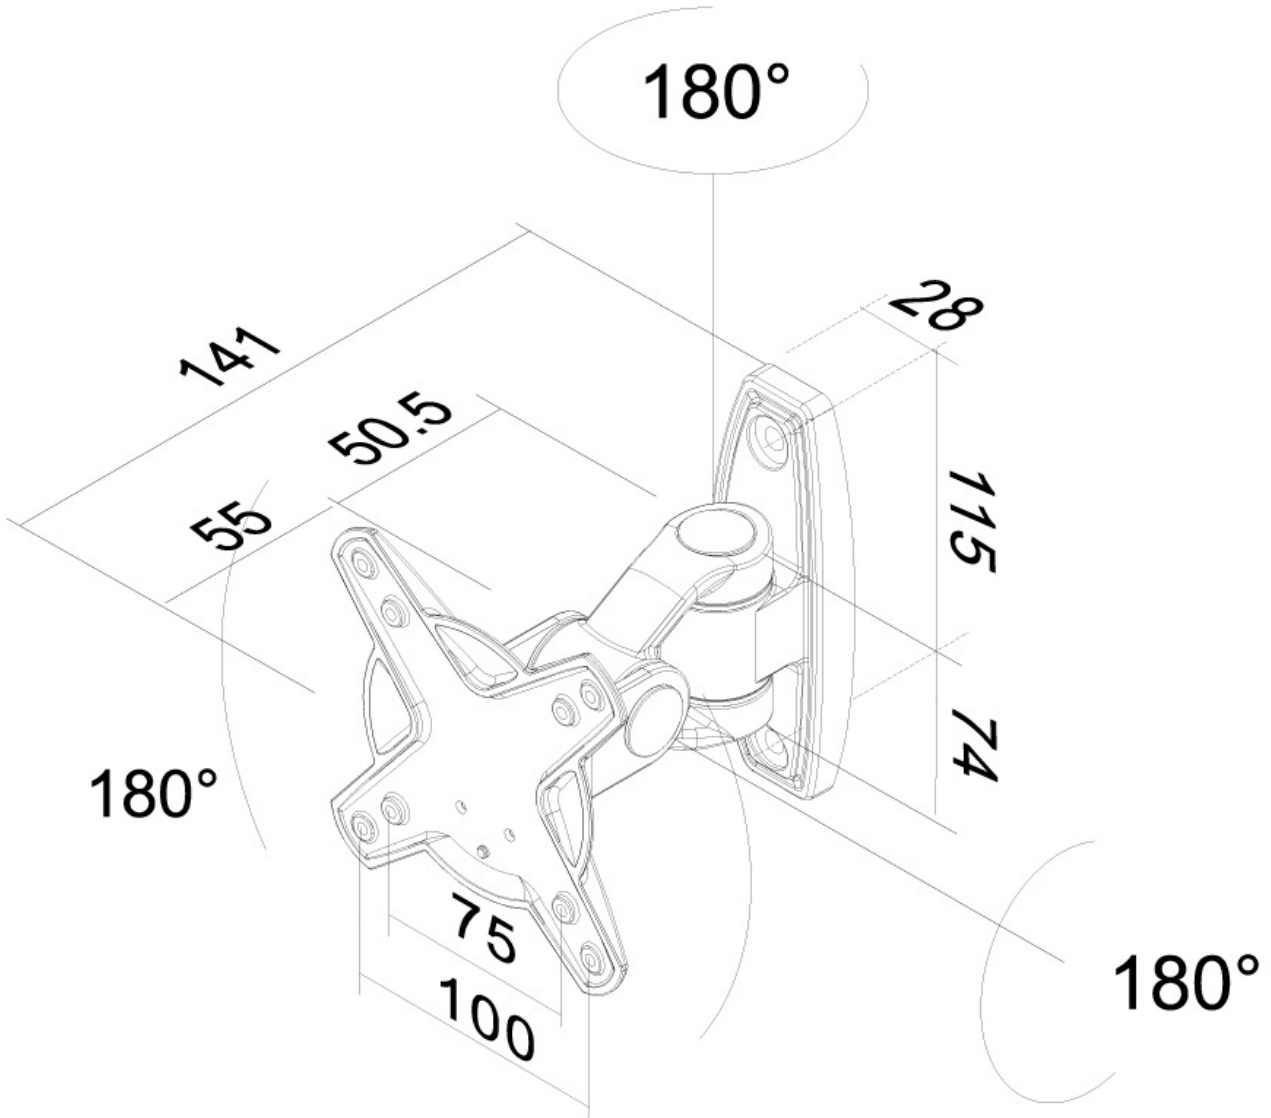

FPMA-W1010

NEOMOUNTS TV WALL MOUNT

Neomounts

Measuring unit: mm