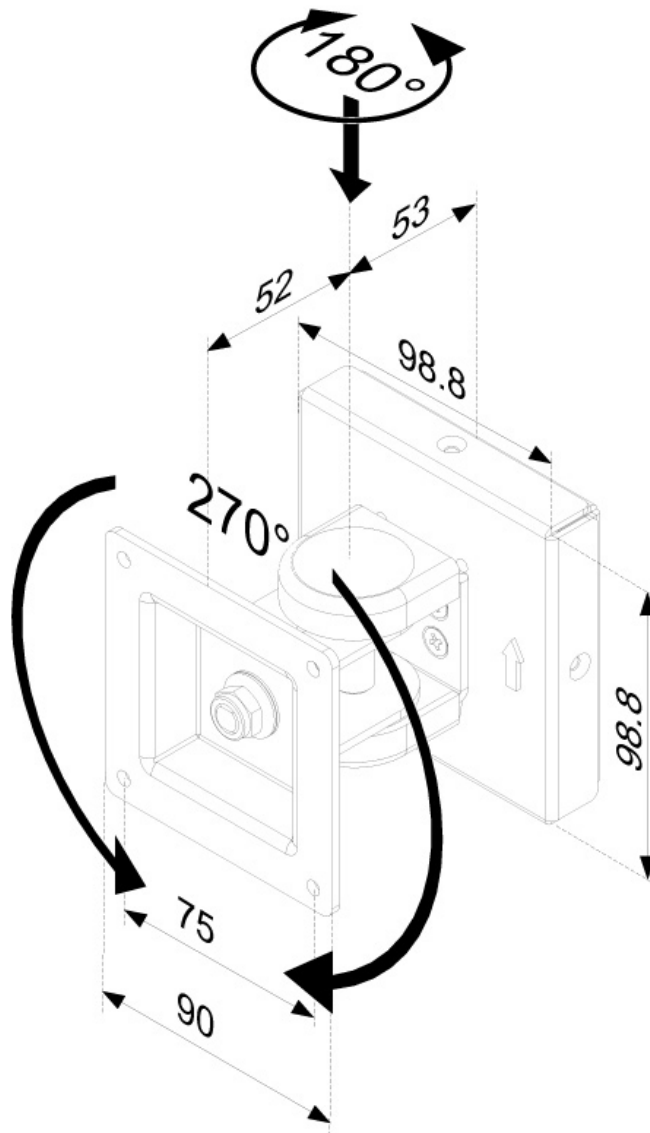

FPMA-W100

NEOMOUNTS TV WALL MOUNT

Neomounts

Measuring unit: mm