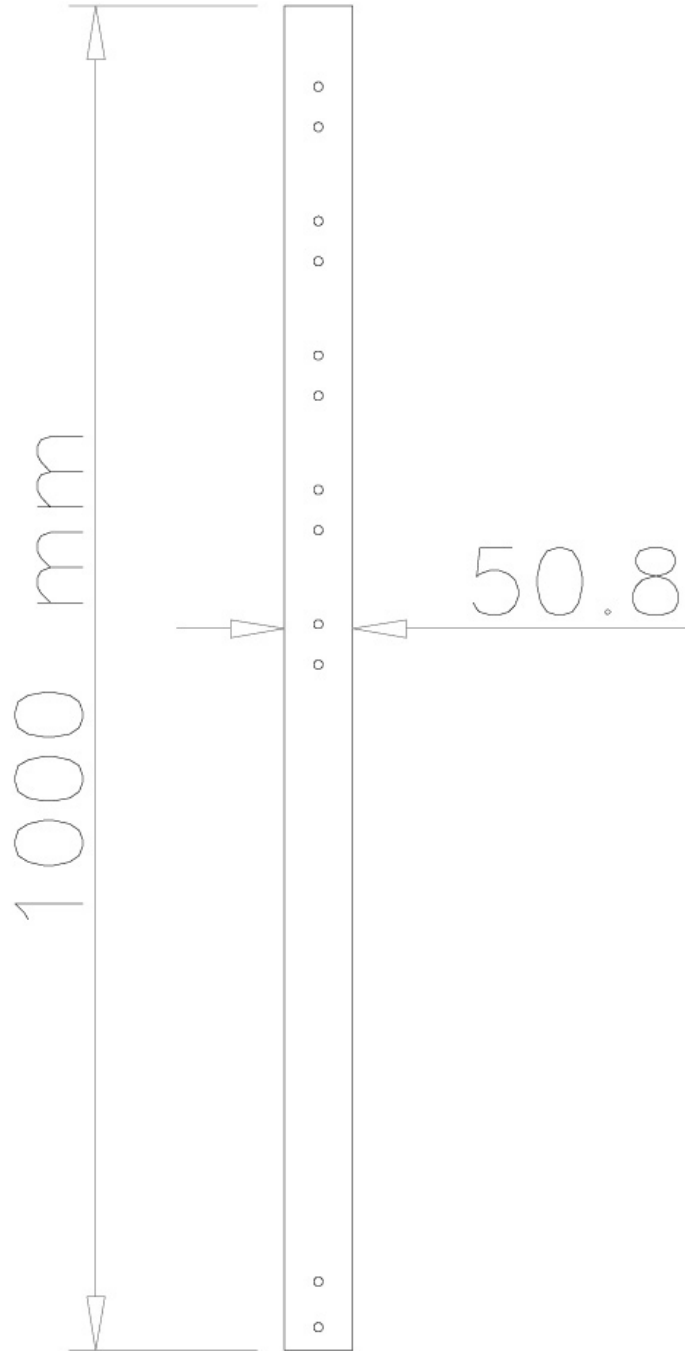

FPMA-CP100

NEOMOUNTS EXTENSION POLE CEILING

Neomounts

Measuring unit: mm