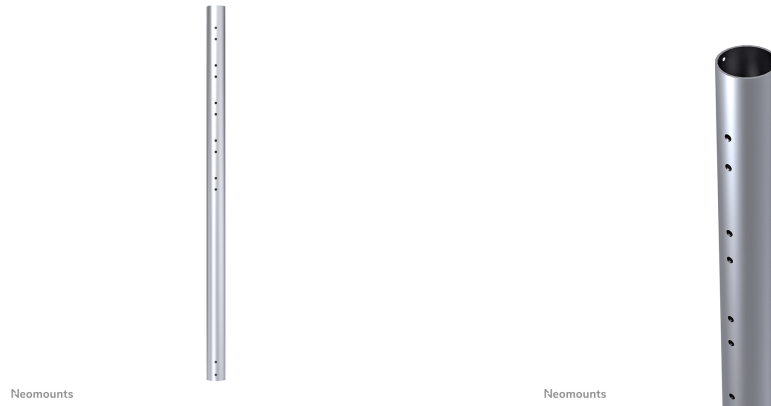

FPMA-CP100

SPECIFICATIONS

GENERAL

Min. weight	0 kg (per screen)
Max. weight	50 kg (per screen)
Screens	1

FUNCTIONALITY

Type	Fixed
Height adjustment	100 cm
Adjustment type	Manual

INFORMATION

Color	Silver
Main material	Steel
Warranty	5 year
EAN code	8717371441920

*Please note: The inch sizes stated are just an indication, combined with the weight and VESA sizes. The maximum weight and VESA size are absolute restrictions for the products and should not be exceeded.

NEOMOUNTS EXTENSION POLE CEILING

Neomounts 100 cm extension pole for FPMA-C200/C400SILVER/PLASMA-C100/PLASMA-M1200 (x2) - Silver

This Neomounts flatscreen mount pole, model FPMA-CP100, allows you to stretch the distance from the flat screen to the ceiling with 154 centimetres. Ideal with the use of high ceilings.

This pole replaces the original pole which comes with the mount. The diameter is 5 cm. The extension tube is equipped with cable management. Hide your cables in the column to keep it nice and tidy.

Different models and lengths poles available to suit following flat screen mounts: FPMA-C200BLACK, FPMA-C200D, FPMA-C400BLACK, PLASMA-C100BLACK & PLASMA-C100D. Model PLASMA-C100BLACK & PLASMA-C100D need two poles!