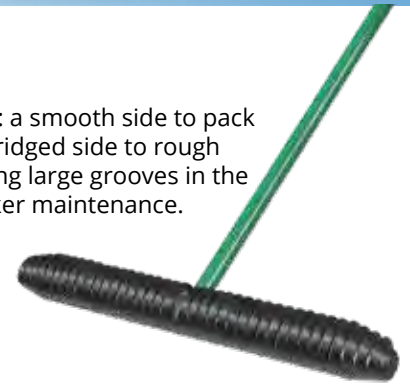

THE CHIEF BUNKER RAKE

This tine-less, toothless rake has two sides: a smooth side to pack down the vertical sides of the bunker and ridged side to rough up the bottom of the bunker without leaving large grooves in the sand. Perfect for the "Aussie Style" of bunker maintenance. As seen at the 2020 Tour Championship.

	HEAD ONLY 20" (50.8 cm)	GATOR GRIP HANDLE 72" (183 cm) 3/8" D (2.2 cm)	ALUMINUM HANDLE 54" (137 cm) 3/8" D (2.2 cm)	GATOR GRIP HANDLE 60" (152 cm) 3/8" D (2.2 cm)
Green	-	11920*	11900**	11910**
Black	11901	-	-	-
	$12.50	$177.00	$306.00	$303.00

FOR NON-CASE QUANTITIES, SEE PAGE 8.

*Part number 11920 ship in a box of 6.
**Part number 11910 & 11900 ship in a box of 12.

DUO-RAKE

- Now with new stronger, 15" (38 cm) gusset-reinforced high-impact plastic head.
- Bolt and cone (included) is all you need for assembly.

	COMPOSITE HANDLE 72" (183 cm) 3/8" D (2.2 cm)	CURVED HANDLE 64" (163 cm) 3/8" D (2.2 cm)	ALUMINUM HANDLE 54" (137 cm) 3/8" D (2.2 cm)	ALUMINUM HANDLE 54" (137 cm) 3/8" D (2.2 cm)
Natural	-	-	11500	-
Gold	-	11530*	-	-
Yellow	-	-	-	11525
Green	11545*	11540*	-	11575
	$150.00	$195.00	$270.00	$318.00