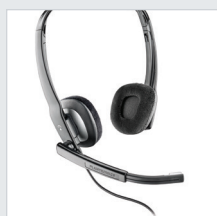

39–54

ACCESSORIES AND PARTS FOR DISCONTINUED PRODUCTS

Wireless Headset Systems

SAVI 400 SERIES	2
SAVI 700 SERIES	4
SAVI 8200 SERIES	6
CS500 SERIES	7
CS500 XD SERIES	9
VOYAGER LEGEND CS	11
VOYAGER FOCUS UC	12
VOYAGER 3200 UC	13
VOYAGER 4200 UC SERIES	14
VOYAGER 5200 UC	15
VOYAGER 6200 UC	16
VOYAGER 8200 UC	17
VOYAGER LEGEND UC	18
HL10 AUTOMATIC HANDSET LIFTER	19
ON-LINE INDICATOR	19