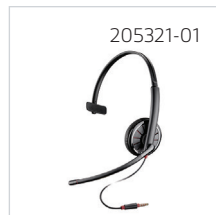

89862-01 Ear Cushions, Leatherette (2) (C315/C325)

205320-01 Blackwire 300 Series In-Line Control

205321-01 Blackwire 315 Replacement Headset

205322-01 Blackwire 325 Replacement Headset

205320-01

205321-01