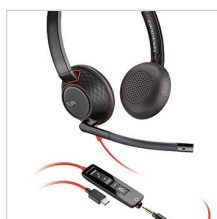

23–27

USB CORDED HEADSETS