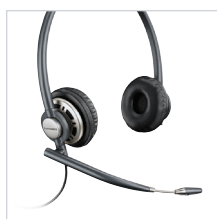

28–31

CORDED OFFICE HEADSETS