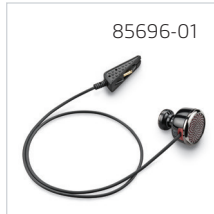

85695-01

85696-01

Spares and Replacement Parts

PART NO.

85692-01

Ear Loop and Ear Gel Kit

85695-01

Blackwire 435 Carrying Case

85696-01

Replacement Ear Bud with Y Connector

85697-01

Clothing Clip