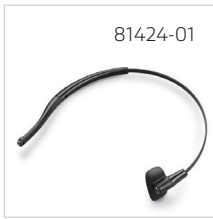

ACCESSORIES AND PARTS FOR DISCONTINUED PRODUCTS

SAVI® GO

Savi Go, Convertible,
WG100/101/B

In the Box

SAVI GO

- | | |
|------------------------|-----------------------------------|
| Headset and Earloop | USB Charging Cable |
| Over-the-head Headband | Bluetooth USB Adapter |
| Ear Tab and Cushion | Quick Start Guide |
| Charging Base | Plantronics Software Installer CD |
| AC Power Supply | |