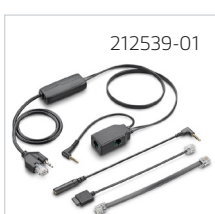

87327-01

202268-01

202578-01

211076-01

212539-01

Accessories

- 65116-02 On-Line Indicator Light, *pictured on page 9*
- 71781-01 Ear Cushions, Foam (2) (CS510/CS520)
- 80287-01 On-Line Indicator, Straight Plug
- 84606-01 Behind-the-head Headband (CS540)
- 87527-01 Foam Ear Loop Covers, 20 Units (CS540), *pictured on page 9*
- 88940-01 Spare Eartips, 25 Units, Small (CS540), *pictured on page 9*
- 88941-01 Spare Eartips, 25 Units, Medium (CS540), *pictured on page 9*