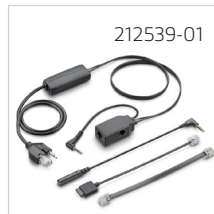

In the Box

VOYAGER LEGEND CS

Headset	Power Supply
Base	Eartips
Telephone Interface Cable	USB Charge Cable

Spares and Replacement Parts

PART NO.

89032-01	USB Charging Cable (9")
89037-01	Small, 3-Pack, Eartips/Foam Eartip Covers
89037-02	Medium, 3-Pack, Eartips/Foam Eartip Covers

Cables and Connectors for Remote Desk Phone Call Control

37818-11	APS-11, Electronic Hook Switch, Siemens®/Funwerk®/Auerswald®/Agfeo®/Aastra®/DeTeWe®
37820-11	APT-31, Electronic Hook Switch, Avaya® GmbH (Tenovis)
38350-13	APC-43, Electronic Hook Switch, Cisco
38439-11	APP-51, Electronic Hook Switch, Polycom®
38633-11	APV-66, Electronic Hook Switch, Avaya (EU24)
38734-11	APV-63, Electronic Hook Switch, Avaya
60961-35	HL10 Handset Lifter, Straight Plug
78887-01	RD-1 Electronic Hook Switch, Shoretel®/Toshiba®/Adtran®/Allworx®
85638-01	EHS Extension Cable, Cisco, <i>not pictured</i>
87317-01	APC-45, Electronic Hook Switch, Cisco
87327-01	APD-80, Electronic Hook Switch
89280-11	APN-91, Electronic Hook Switch, NEC®
201081-01	APC-82, Electronic Hook Switch, Cisco
202578-01	APU-72, Electronic Hook Switch, Avaya (Nortel®)/Cisco
211076-01	APU-76 EHS Cable
212539-01	APA-24 Alcatel EHS Cable