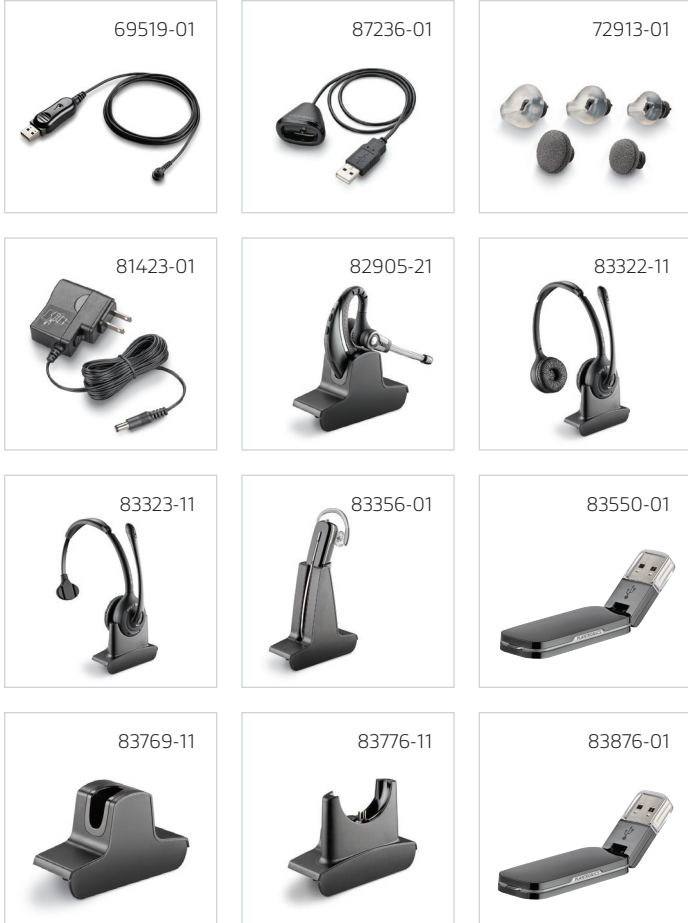

SAVI 430

Headset and Eartips	AC Power Supply	Carrying Case
Charging Cradle	USB Charging Cable	Quick Start Guide
Charging Base	DECT 6.0 USB Adapter	

SAVI 420

Headset	AC Power Supply	Carrying Case
Charging Cradle	Charging Base	Quick Start Guide
DECT 6.0 USB Adapter	Base Stabilizer	

SAVI 410

Headset	AC Power Supply	Carrying Case
Charging Cradle	Charging Base	Quick Start Guide
DECT 6.0 USB Adapter	Base Stabilizer	

Spares and Replacement Parts

PART NO.

69519-01	USB Charging Cable, Non-magnetic/SMIF Charging* (W430)
87236-01	USB Charging Cable, Magnetic Charging (W430)
72913-01	Eartips: 5, 3 with Gel Tips (W430)
81423-01	AC Power Supply, Straight Plug
82905-21	Over-the-ear Headset with Eartips and Charge Cradle (W430)
83322-11	Over-the-head Headset and Charge Cradle (W420)
83323-11	Over-the-head Headset and Charge Cradle (W410)
83356-01	Convertible Headset and Charge Cradle, Fit Kit (W440)
83550-01	D100™ DECT 6.0 USB Adapter (with Charge Base, USB Cable and AC Power Supply)
83769-11	Base Charging Cradle** (W430)
83776-11	Over-the-head Charging Cradle (W410/W420)
83876-01	D100 DECT 6.0 USB Adapter with Charge Base, USB Cable and AC Power Supply (Microsoft® version)
202599-03	W410/420 Battery, <i>not shown</i>

*Newer W430 headsets feature magnetic docking. See image for reference.

**Includes cradles for old and new W430 headsets (non-magnetic/SMIF and magnetic)