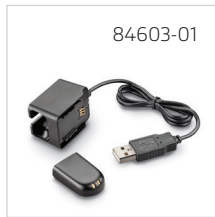

84600-01

84604-01

84605-01

84606-01

87229-01

71781-01

80287-01

84601-01

84602-01

84603-01

84609-01

86005-01

204755-01

37818-11

37820-11

38350-13

38439-11

38633-11

38734-11

60961-35

78887-01

211076-01

212539-01

Spares and Replacement Parts (continued)

PART NO.

- 84600-01 Deluxe Charging Cradle (W745)
  84604-01 Savi Fit Kit, Earloops/Earbuds/Foam Cushions (W740/W745)
  84605-01 Over-the-head Headband (W740/W745)
  84606-01 Behind-the-head Neckband (W740/W745)
  86009-01 Telephone Interface Cable, *pictured on page 46*
  86658-01 USB Cable, *pictured on page 46*
  87229-01 Leatherette Ear Cushions, 2 Units (W740/W745)

Accessories

- 71781-01 Ear Cushions, Foam (2) (W710/W720)
  80287-01 On-Line Indicator, Straight Plug
  82905-21 Over-the-ear Headset and Charge Cradle (W730), *pictured on page 4*
  83322-11 Over-the-head Headset and Charge Cradle (W720), *pictured on page 4*
  83323-11 Over-the-head Headset and Charge Cradle (W710), *pictured on page 4*
  83356-01 WH500 Convertible Headset and Charge Cradle (W740), *pictured on page 4*
  84601-01 Deluxe Charging Cradle Kit (W740) (Deluxe Charging Cradle + Spare Battery)
  84602-01 USB Deluxe Charger (W745)
  84603-01 USB Deluxe Charging Kit (W740) (Deluxe Charger + Spare Battery)
  84609-01 Charge Base, 5 Units, 3 Pins (with AC Power Supply)
  86005-01 Charge Base, 1 Unit, 3 Pins (with AC Power Supply)
  87527-01 Foam Ear Loop Covers, 20 Units (W740/W745), *pictured on page 9*
  88940-01 Spare Eartips, 25 units, small (W740/W745), *pictured on page 9*
  88941-01 Spare Eartips, 25 units, medium (W740/W745), *pictured on page 9*
  204755-01 Savi Spare Battery with on/off switch (W740/W745)

Cables and Connectors for Remote Desk Phone Call Control