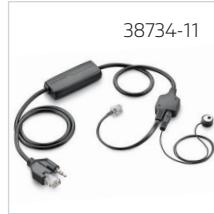

In the Box

VOYAGER LEGEND CS

Headset	Power Supply
Base	Eartips
Telephone Interface Cable	USB Charge Cable

Spares and Replacement Parts

PART NO.

89032-01	USB Charging Cable (9")
89037-01	Small, 3-Pack, Eartips/Foam Eartip Covers
89037-02	Medium, 3-Pack, Eartips/Foam Eartip Covers

Cables and Connectors for Remote Desk Phone Call Control

37818-11	APS-11, Electronic Hook Switch, Siemens®/Funwerk®/Auerswald®/Agfeo®/Aastra®/DeTeWe®
37820-11	APT-31, Electronic Hook Switch, Avaya® GmbH (Tenovis)
38350-13	APC-43, Electronic Hook Switch, Cisco
38439-11	APP-51, Electronic Hook Switch, Polycom®
38633-11	APV-66, Electronic Hook Switch, Avaya (EU24)
38734-11	APV-63, Electronic Hook Switch, Avaya
60961-35	HL10 Handset Lifter, Straight Plug
78887-01	RD-1 Electronic Hook Switch, Shoretel®/Toshiba®/Adtran®/Allworx®
85638-01	EHS Extension Cable, Cisco, <i>not pictured</i>
87317-01	APC-45, Electronic Hook Switch, Cisco
87327-01	APD-80, Electronic Hook Switch
89280-11	APN-91, Electronic Hook Switch, NEC®
201081-01	APC-82, Electronic Hook Switch, Cisco
202578-01	APU-72, Electronic Hook Switch, Avaya (Nortel®)/Cisco
211076-01	APU-76 EHS Cable
212539-01	APA-24 Alcatel EHS Cable

87317-01