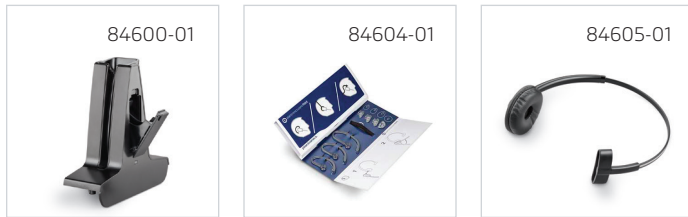

84600-01

84604-01

84605-01

84606-01

87229-01

71781-01

80287-01

84601-01

84602-01

84603-01

84609-01

86005-01

204755-01

37818-11

37820-11

38350-13

38439-11

38633-11

38734-11

60961-35

78887-01

211076-01

212539-01

Spares and Replacement Parts (continued)

PART NO.

- 84600-01 Deluxe Charging Cradle (W745)
  84604-01 Savi Fit Kit, Earloops/Earbuds/Foam Cushions (W740/W745)
  84605-01 Over-the-head Headband (W740/W745)
  84606-01 Behind-the-head Neckband (W740/W745)
  86009-01 Telephone Interface Cable, *pictured on page 46*
  86658-01 USB Cable, *pictured on page 46*
  87229-01 Leatherette Ear Cushions, 2 Units (W740/W745)

Accessories

- 71781-01 Ear Cushions, Foam (2) (W710/W720)
  80287-01 On-Line Indicator, Straight Plug
  82905-21 Over-the-ear Headset and Charge Cradle (W730), *pictured on page 4*
  83322-11 Over-the-head Headset and Charge Cradle (W720), *pictured on page 4*
  83323-11 Over-the-head Headset and Charge Cradle (W710), *pictured on page 4*
  83356-01 WH500 Convertible Headset and Charge Cradle (W740), *pictured on page 4*
  84601-01 Deluxe Charging Cradle Kit (W740) (Deluxe Charging Cradle + Spare Battery)
  84602-01 USB Deluxe Charger (W745)
  84603-01 USB Deluxe Charging Kit (W740) (Deluxe Charger + Spare Battery)
  84609-01 Charge Base, 5 Units, 3 Pins (with AC Power Supply)
  86005-01 Charge Base, 1 Unit, 3 Pins (with AC Power Supply)
  87527-01 Foam Ear Loop Covers, 20 Units (W740/W745), *pictured on page 9*
  88940-01 Spare Eartips, 25 units, small (W740/W745), *pictured on page 9*
  88941-01 Spare Eartips, 25 units, medium (W740/W745), *pictured on page 9*
  204755-01 Savi Spare Battery with on/off switch (W740/W745)

Cables and Connectors for Remote Desk Phone Call Control

- 37818-11 APS-11, Electronic Hook Switch, Siemens®/Funwerk®/Auerswald®/Agfeo®/Aastra®/DeTeWe®
  37820-11 APT-31, Electronic Hook Switch, Avaya® GmbH (Tenovis)
  38350-13 APC-43, Electronic Hook Switch, Cisco
  38439-11 APP-51, Electronic Hook Switch, Polycom®
  38633-11 APV-66, Electronic Hook Switch, Avaya (EU24)
  38734-11 APV-63, Electronic Hook Switch, Avaya
  60961-35 HL10™ Handset Lifter, Straight Plug
  78887-01 RD-1 Electronic Hook Switch, Shoretel®/Toshiba®/Adtran®/Allworx®
  85638-01 EHS Extension Cable, Cisco, *not pictured*
  87317-01 APC-45, Electronic Hook Switch, *pictured on page 9*
  87327-01 APD-80, Electronic Hook Switch, *pictured on page 9*
  89280-11 APN-91, Electronic Hook Switch, NEC®, *pictured on page 9*
  201081-01 APC-82, Electronic Hook Switch, Cisco, *pictured on page 9*
  202578-01 APU-72, Electronic Hook Switch, Avaya (Nortel®)/Cisco
  211076-01 APU-76 EHS Cable
  212539-01 APA-24 Alcatel EHS Cable