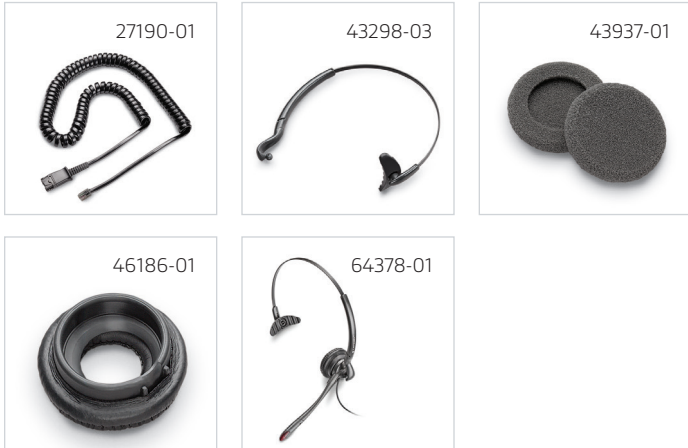

ACCESSORIES AND PARTS FOR DISCONTINUED PRODUCTS

CT12™

PART NO.	
27190-01	Cable, Coil, QD-to-Modular Phone Jack
43298-03	Headband
43937-01	Ear Cushions, Foam (2)
45651-01	Ear Loop, Conformable, <i>not pictured</i>
46186-01	Ear Cushion, Leatherette
64378-01	Headset