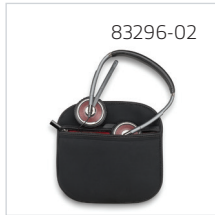

205322-01

ACCESSORIES AND PARTS FOR DISCONTINUED PRODUCTS

BLACKWIRE® 420

Blackwire 420, Stereo, C420

In the Box

BLACKWIRE 420

Headset Quick Start Guide
Carrying Pouch

83296-02