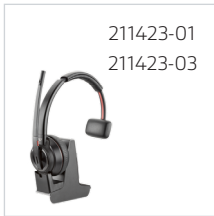

Cables and Connectors for Remote Desk Phone Call Control

- 37818-11 APS-11, Electronic Hook Switch, Siemens®/Funwerk®/Auerswald®/Agfeo®/Aastra®/DeTeWe®
 37820-11 APT-31, Electronic Hook Switch, Avaya® GmbH (Tenovis)
 38350-13 APC-43, Electronic Hook Switch, Cisco
 38439-11 APP-51, Electronic Hook Switch, Polycom®
 38633-11 APV-66, Electronic Hook Switch, Avaya (EU24)
 38734-11 APV-63, Electronic Hook Switch, Avaya
 60961-35 HL10™ Handset Lifter, Straight Plug
 78887-01 RD-1 Electronic Hook Switch, Shoretel®/Toshiba®/Adtran®/Allworx®
 85638-01 EHS Extension Cable, Cisco, *not pictured*
 87317-01 APC-45, Electronic Hook Switch, *pictured on page 9*
 87327-01 APD-80, Electronic Hook Switch, *pictured on page 9*
 89280-11 APN-91, Electronic Hook Switch, NEC®, *pictured on page 9*
 201081-01 APC-82, Electronic Hook Switch, Cisco, *pictured on page 9*
 202578-01 APU-72, Electronic Hook Switch, Avaya (Nortel®)/Cisco
 211076-01 APU-76 EHS Cable
 212539-01 APA-24 Alcatel EHS Cable

SAVI® 8200 SERIES

Savi 8210

Savi 8220

In the Box

SAVI 8200 SERIES

- Quick start guide
- Base unit
- Micro to USB PC cable
- AC charger and pins
- Charging cradle
- Headset

211044-01

211423-01
211423-03