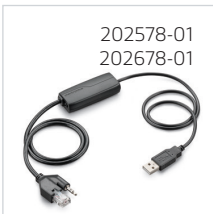

In the Box

VOYAGER LEGEND CS

Headset	Power Supply
Base	Eartips
Telephone Interface Cable	USB Charge Cable

Spares and Replacement Parts

PART NO.

89032-01	USB Charging Cable (9")
89037-01	Small, 3-Pack, Eartips/Foam Eartip Covers
89037-02	Medium, 3-Pack, Eartips/Foam Eartip Covers

Cables and Connectors for Remote Desk Phone Call Control

37818-11	APS-11, Electronic Hook Switch, Siemens®/Funwerk®/Auerswald®/Agfeo®/Aastra®/DeTeWe®
37820-11	APT-31, Electronic Hook Switch, Avaya® GmbH (Tenovis)
38350-13	APC-43, Electronic Hook Switch, Cisco
38439-11	APP-51, Electronic Hook Switch, Polycom®
38633-11	APV-66, Electronic Hook Switch, Avaya (EU24)
38734-11	APV-63, Electronic Hook Switch, Avaya
60961-35	HL10 Handset Lifter, Straight Plug
78887-01	RD-1 Electronic Hook Switch, Shoretel®/Toshiba®/Adtran®/Allworx®
85638-01	EHS Extension Cable, Cisco, <i>not pictured</i>
87317-01	APC-45, Electronic Hook Switch, Cisco
87327-01	APD-80, Electronic Hook Switch
89280-11	APN-91, Electronic Hook Switch, NEC®
201081-01	APC-82, Electronic Hook Switch, Cisco
202578-01	APU-72, Electronic Hook Switch, Avaya (Nortel®)/Cisco
211076-01	APU-76 EHS Cable
212539-01	APA-24 Alcatel EHS Cable