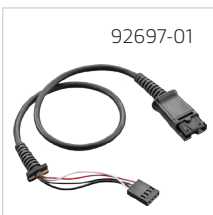

MX10™ AUDIO PROCESSOR

In the Box

Audio Processor
Phone Cable
Computer Cord
AC Power Supply

QD to Modular Phone Jack Coil Cable
Adjustment Key
User Guide

Spares and Replacement Parts

PART NO.

26716-01 Cable, Coil, QD-to-Modular Phone Jack (Audio Processor)
40974-01 Cable, Stub, Modular-to-Modular (Audio Processor-to-Telephone)
43590-01 Battery and Compatibility Doors, *not pictured*
44877-02 Computer Cord, MX10 to Sound Card
84104-01 AC Power Supply

Accessories

27019-03 Y-Adapter Trainer Cord with Microphone Mute Switch and QD Clamp
62976-01 QD Cord Lock

CA12CD-S™

In the Box

Hand Held PTT Unit (Remote)
Base Unit
Console Interface Cable
Battery Packs (2)
AC Power Supply
User Guide

Spares and Replacement Parts

PART NO.

68331-01 Console Interface Cable
80090-05 AC Power Supply
80322-01 Battery Pack for Remote
92697-01 Remote Cable
201059-01 Remote PTT Unit