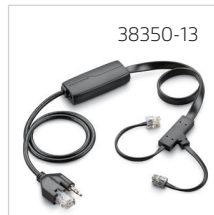

37820-11

38734-11

38350-13