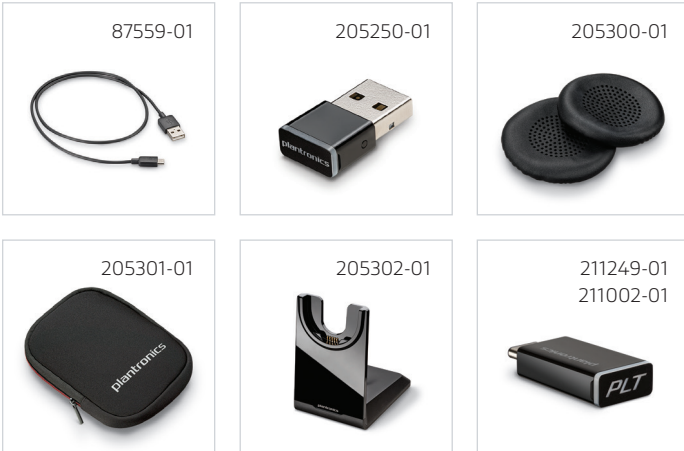

211076-01

212539-01

VOYAGER® FOCUS UC

Voyager Focus UC

In the Box

VOYAGER FOCUS UC

Headset
Mini Bluetooth® USB Adapter
Micro USB Charge Cable

Desktop Charging Stand
Carrying Case