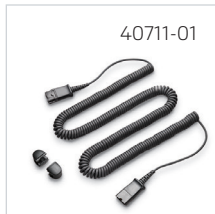

In the Box

HW251	
Headset	User Guide
HW251N	
Headset	User Guide
HW261	
Headset	User Guide
HW261N	
Headset	User Guide

Spares and Replacement Parts

PART NO.

24460-01	Clothing Clip
29960-01	Voice Tube, Clear (HW251/HW261)
40709-02	Ear Cushions, Foam (2)

Accessories

10757-00	Background Noise Suppressor (HW251/HW261)
10778-01	Quick Disconnect (QD) Cord Clip
26716-01	Cable, Coil, QD-to-Modular Phone Jack (Audio Processor)
27019-03	Y-Adapter Trainer Cord, with Microphone Mute Switch and QD Clamp
27708-01	Mute Switch, QD In-Line
29960-01	Voice Tube, Clear (HW251/HW261), <i>not pictured</i>
29960-30	Voice Tube, Passion Pink (HW251/HW261), <i>not pictured</i>
29960-40	Voice Tube, Serene Green (HW251/HW261), <i>not pictured</i>
29960-50	Voice Tube, Peaceful Purple (HW251/HW261), <i>not pictured</i>
29960-60	Voice Tube, Cool Blue (HW251/HW261), <i>not pictured</i>
40711-01	Cable, 10' Extension, QD-to-QD, Lightweight
62976-01	QD Cord Lock
65932-01	Value Pack for Voice Tube Models (HW251/HW261) (Ear Cushions, Voice Tube, Background Noise Suppressor, QD Cord Clip), <i>not pictured</i>
66268-03	A10 Direct Connect Cable
67712-01	Ear Cushions, Leatherette (2)
83195-01	Ear Cushion, Circumaural, <i>not pictured</i>

67712-01