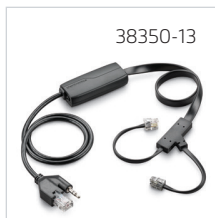

ACCESSORIES AND PARTS FOR DISCONTINUED PRODUCTS

SAVI® OFFICE CONTINUED

Spares and Replacement Parts (continued)

PART NO.

- 83769-11 Over-the-ear Charging Cradle (WO200/201)
- 83776-01 Over-the-head Charging Cradle (WO300/WO350)
- 86009-01 Telephone Interface Cable
- 86658-01 USB Cable

Accessories

- 71781-01 Ear Cushions, Foam (2) (WO300/WO350)
- 80287-01 On-Line Indicator, Straight Plug
- 84609-01 Charge Base, 5 Unit, 3 Pins (with AC Power Supply)
- 86005-01 Charge Base, 1 Unit, 3 Pins (with AC Power Supply)

Cables and Connectors for Remote Desk Phone Call Control

- 37818-11 APS-11, Electronic Hook Switch, Siemens®/Funwerk®/Auerswald®/Agfeo®/Aastra®/DeTeWe®
- 37820-11 APT-31, Electronic Hook Switch, Avaya® GmbH (Tenovis)
- 38350-13 APC-43, Electronic Hook Switch, Cisco®
- 38439-11 APP-51, Electronic Hook Switch, Polycom®
- 38633-11 APV-66, Electronic Hook Switch, Avaya (EU24)
- 38734-11 APV-63, Electronic Hook Switch, Avaya
- 38908-11 APA-23, Electronic Hook Switch, Alcatel®
- 60961-35 HL10 Handset Lifter, Straight Plug
- 78887-01 RD-1 Electronic Hook Switch, Shoretel®/Toshiba®/Adtran®/Allworx®, *pictured on page 9*
- 87317-01 APC-45, Electronic Hook Switch, Cisco, *pictured on page 9*
- 87327-01 APD-80, Electronic Hook Switch, *pictured on page 9*
- 89280-11 APN-91, Electronic Hook Switch, NEC
- 202578-01 APU-72, Electronic Hook Switch, Avaya (Nortel®)/Cisco, *pictured on page 9*