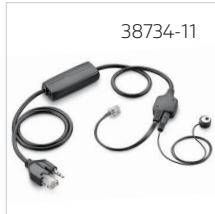

ACCESSORIES AND PARTS FOR DISCONTINUED PRODUCTS

SAVI® OFFICE CONTINUED

Spares and Replacement Parts (continued)

PART NO.

- 83769-11 Over-the-ear Charging Cradle (WO200/201)
- 83776-01 Over-the-head Charging Cradle (WO300/WO350)
- 86009-01 Telephone Interface Cable
- 86658-01 USB Cable

Accessories

- 71781-01 Ear Cushions, Foam (2) (WO300/WO350)
- 80287-01 On-Line Indicator, Straight Plug
- 84609-01 Charge Base, 5 Unit, 3 Pins (with AC Power Supply)
- 86005-01 Charge Base, 1 Unit, 3 Pins (with AC Power Supply)

Cables and Connectors for Remote Desk Phone Call Control

- 37818-11 APS-11, Electronic Hook Switch, Siemens®/Funwerk®/Auerswald®/Agfeo®/Aastra®/DeTeWe®
- 37820-11 APT-31, Electronic Hook Switch, Avaya® GmbH (Tenovis)
- 38350-13 APC-43, Electronic Hook Switch, Cisco®
- 38439-11 APP-51, Electronic Hook Switch, Polycom®
- 38633-11 APV-66, Electronic Hook Switch, Avaya (EU24)
- 38734-11 APV-63, Electronic Hook Switch, Avaya
- 38908-11 APA-23, Electronic Hook Switch, Alcatel®
- 60961-35 HL10 Handset Lifter, Straight Plug
- 78887-01 RD-1 Electronic Hook Switch, Shoretel®/Toshiba®/Adtran®/Allworx®, *pictured on page 9*
- 87317-01 APC-45, Electronic Hook Switch, Cisco, *pictured on page 9*
- 87327-01 APD-80, Electronic Hook Switch, *pictured on page 9*
- 89280-11 APN-91, Electronic Hook Switch, NEC
- 202578-01 APU-72, Electronic Hook Switch, Avaya (Nortel®)/Cisco, *pictured on page 9*