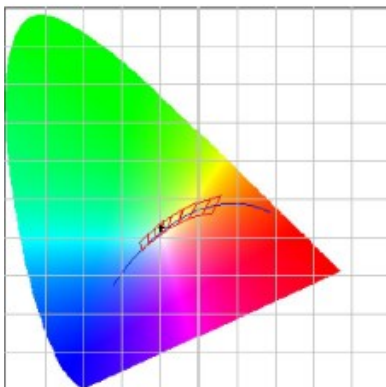

PHOTOMETRY