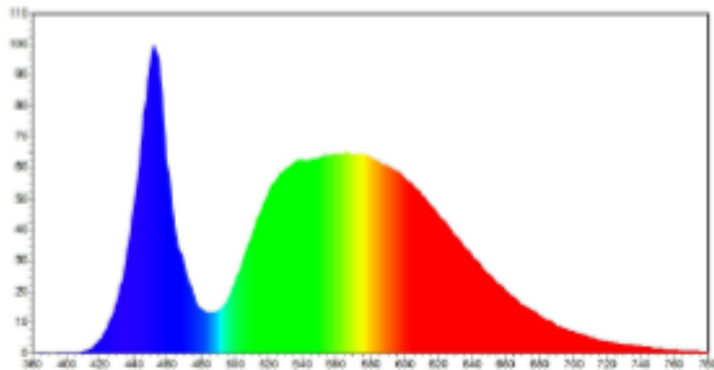

PHOTOMETRY