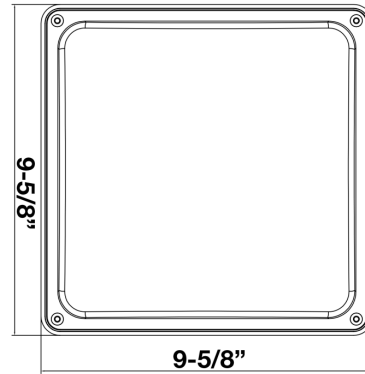

71609B - ULTRATHIN CANOPY

SURFACE MOUNT

70W 5000K 120-277V

FEATURES:

- Thin Appearance
- Good Heat Dissipation
- Convenient Installation Pendant or Surface Mount
- Long Life high Efficiency LEDs
- 50,000+ Hour LED Life Expectancy
- Photocell (Not Included) can be installed on fixture
- IP65 Wet Location Rated
- cULus listed for Wet Locations
- DLC Listed
- 5 Year Warranty

Part#	Housing Color	Wattage	Lumens	CCT	Voltage	Dimming	Lumens/Watt	DLC#
71609B	Bronze	70W	8020	5000K	120-277	0-10V	114	PLH1SCRFCK0U

PHOTOMETRY

71609B - ULTRATHIN CANOPY

SURFACE MOUNT

70W 5000K 120-277V

Technical Specifications: