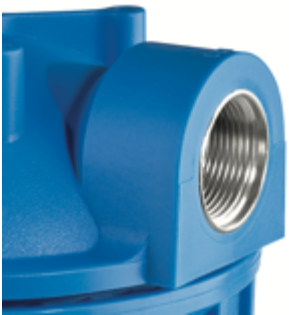

Under Sink 3P Blue Housing Kit for Sediment, Chlorine Taste and Odor

Part Number	Description
ZA115T471N	Kit - 3P Filter w/ collar - Single 2.5"x20" - Clear sump - 3/4" NPT - Stainless Steel Inserts - Bracket & Wrench