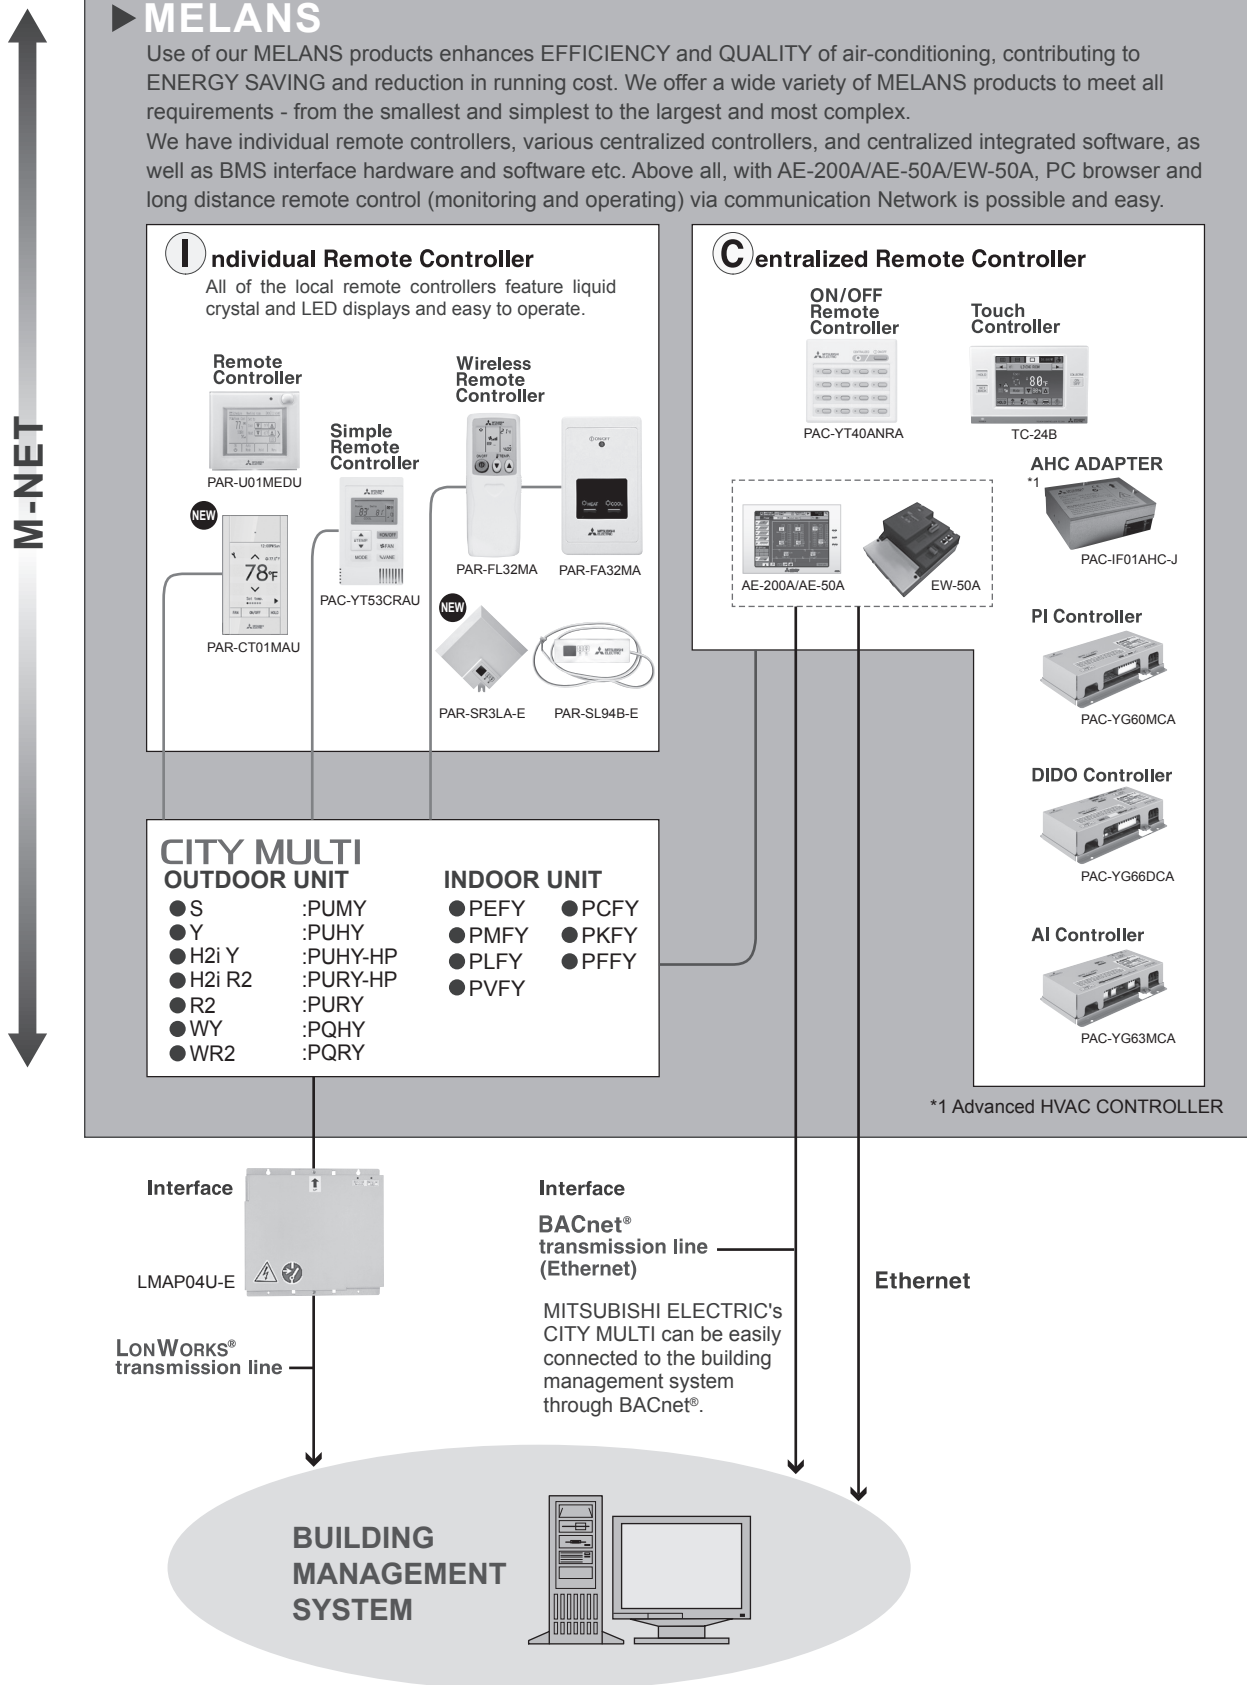

# System Controller

MITSUBISHI ELECTRIC's Air-conditioner Network System (MELANS) leads air conditioner management a PC browser and Network era.

\*Some controllers cannot be used in combination with certain models of devices.