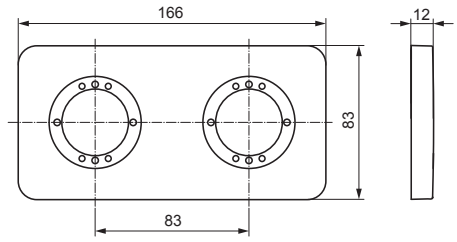

Produced from: May 2020

Escutcheon 1hole  
chrome **A7516AA**

Escutcheon 2hole  
chrome **A7517A**

Escutcheon 3hole  
chrome **A7518AA**

Pos.	Description	Part-Number	Qty.	Pos.	Description	Part-Number	Qty.
1	Escutcheon 1hole 83x83mm with screws & sealframe	<b>A 7516 AA</b>	1 Set				
2	Escutcheon 2hole 83x166mm with screws & sealframe	<b>A 7517 AA</b>	1 Set				
3	Escutcheon 3hole 83x249mm with screws & sealframe	<b>A 7518 AA</b>	1 Set				