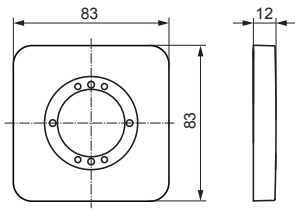

Produced from: May 2020

Escutcheon 1hole  
chrome **A7516AA**

Escutcheon 2hole  
chrome **A7517A**

Escutcheon 3hole  
chrome **A7518AA**

Pos.	Description	Part-Number	Qty.	Pos.	Description	Part-Number	Qty.
1	Escutcheon 1hole 83x83mm with screws & sealframe	<b>A 7516 AA</b>	1 Set				
2	Escutcheon 2hole 83x166mm with screws & sealframe	<b>A 7517 AA</b>	1 Set				
3	Escutcheon 3hole 83x249mm with screws & sealframe	<b>A 7518 AA</b>	1 Set				