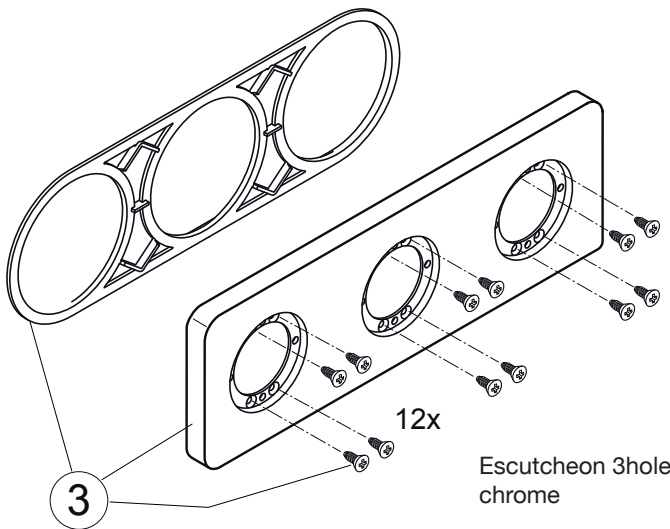

Produced from: May 2020

Escutcheon 1hole  
chrome **A7516AA**

Escutcheon 2hole  
chrome **A7517A**

Escutcheon 3hole  
chrome **A7518AA**

Pos.	Description	Part-Number	Qty.	Pos.	Description	Part-Number	Qty.
1	Escutcheon 1hole 83x83mm with screws & sealframe	<b>A 7516 AA</b>	1 Set				
2	Escutcheon 2hole 83x166mm with screws & sealframe	<b>A 7517 AA</b>	1 Set				
3	Escutcheon 3hole 83x249mm with screws & sealframe	<b>A 7518 AA</b>	1 Set				