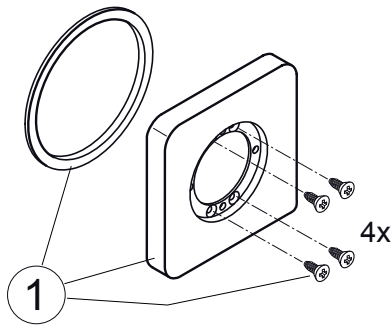

Produced from: May 2020

Escutcheon 1hole  
chrome **A7516AA**

Escutcheon 2hole  
chrome **A7517A**

Escutcheon 3hole  
chrome **A7518AA**

Pos.	Description	Part-Number	Qty.	Pos.	Description	Part-Number	Qty.
1	Escutcheon 1hole 83x83mm with screws & sealframe	<b>A 7516 AA</b>	1 Set				
2	Escutcheon 2hole 83x166mm with screws & sealframe	<b>A 7517 AA</b>	1 Set				
3	Escutcheon 3hole 83x249mm with screws & sealframe	<b>A 7518 AA</b>	1 Set				