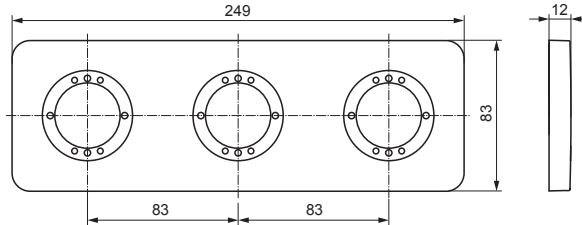

Produced from: May 2020

Escutcheon 1hole  
chrome **A7516AA**

Escutcheon 2hole  
chrome **A7517A**

Escutcheon 3hole  
chrome **A7518AA**

Pos.	Description	Part-Number	Qty.	Pos.	Description	Part-Number	Qty.
1	Escutcheon 1hole 83x83mm with screws & sealframe	<b>A 7516 AA</b>	1 Set				
2	Escutcheon 2hole 83x166mm with screws & sealframe	<b>A 7517 AA</b>	1 Set				
3	Escutcheon 3hole 83x249mm with screws & sealframe	<b>A 7518 AA</b>	1 Set				