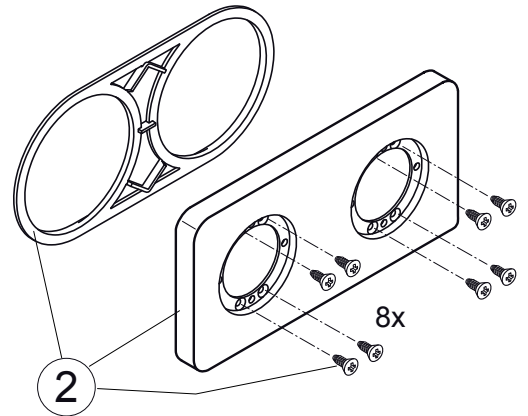

Produced from: May 2020

Escutcheon 1hole  
chrome **A7516AA**

Escutcheon 2hole  
chrome **A7517A**

Escutcheon 3hole  
chrome **A7518AA**

Pos.	Description	Part-Number	Qty.	Pos.	Description	Part-Number	Qty.
1	Escutcheon 1hole 83x83mm with screws & sealframe	<b>A 7516 AA</b>	1 Set				
2	Escutcheon 2hole 83x166mm with screws & sealframe	<b>A 7517 AA</b>	1 Set				
3	Escutcheon 3hole 83x249mm with screws & sealframe	<b>A 7518 AA</b>	1 Set				