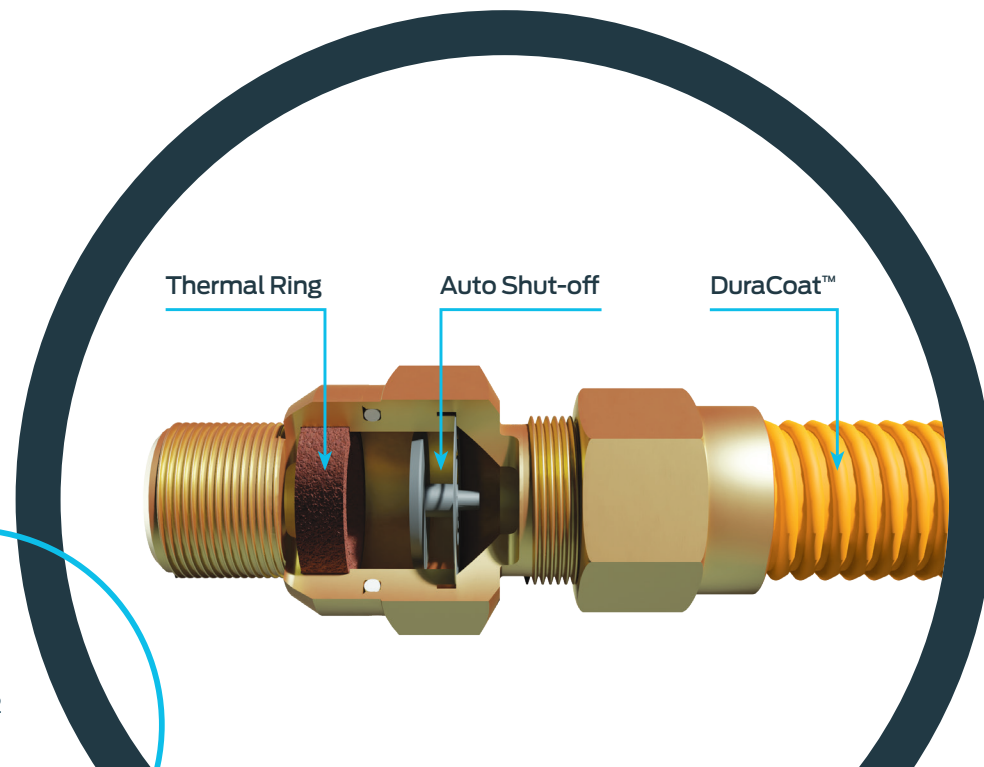

The Safety of Your Home and Family Depends on the Quality of Gas Connectors You Choose

RWC is now offering a complete line of flexible connectors for gas applications.

Corrugated Stainless Steel

Provides superior flexibility over copper. Available with yellow and black epoxy coating for improved corrosion resistance. Easily identifiable as a gas connector.

Many Configurations

Our connectors cover a range of connection types and BTUs up to 290,900.

Easy to Install

Deep corrugations enhance flexibility.

100% Leak Tested

Factory tested for peace of mind.

Boost Your Peace of Mind

Eastman has designed a safety valve to help protect you and your family from catastrophic ruptures or disconnects in your gas line. The ArmorBoost valve immediately restricts gas flow to help protect you from build-up of flammable gas.

The valve will remain activated until the gas line is properly repaired. For added protection, ArmorBoost is armed with a special fire-safe thermal ring that expands to stop gas flow when extreme temperatures over 350 degrees are reached.

High-performance DuraCoat™ Epoxy coating provides extra protection from corrosion, chemical stains from common household products, UV rays and is approved for indoor/outdoor use.

Selecting a Gas Connector

Gas Connector Nomenclature

30 | **YE** | **51** | **VO** | **48**

Tube Size Tube Style Fitting 1 Fitting 2 Length

Tube Size	Tube Style	Fitting 1	Fitting 2	Length
10	3/8" OD	YE Yellow epoxy coated	50 1/2" MIP (tapped 3/8" FIP)	12"
20	1/2" OD	BE Black epoxy coated	51 1/2" FIP	18"
30	5/8" OD	SS Stainless steel	52 3/8" MIP (tapped 1/4" FIP)	24"
40	1" OD		53 3/8" FIP	30"
			54 3/4" MIP (tapped 1/2" FIP)	36"
			55 3/4" FIP	48"
			56 1" MIP (tapped 3/4" FIP)	60"
			57 1" FIP	72"
			61 1/2" FIP straight ball valve	
			63 3/4" FIP straight ball valve	
			71 1/2" FIP 90° ball valve	
			V0 1/2" MIP (tapped 3/8" FIP) EFV	
			V1 1/2" FIP EFV	
			V2 3/8" MIP (tapped 1/4" FIP) EFV	
			V3 3/8" FIP EFV	
			V4 3/4" MIP (tapped 1/2" FIP) EFV	
			V5 3/4" MIP EFV	
			V6 1" MIP (tapped 3/4" FIP) EFV	
			V7 1" FIP EFV	

BTU Capacities Chart

Capacities of Gas Connectors of Various Lengths in BTU/Hr for Natural Gas (Multiply by 1.6 for LP Gas)

OD (in)	ID (in)	Straight Length Capacity in BTU/HR							
		12"	18"	24"	30"	36"	48"	60"	72"
3/8"	1/4"	48,000	43,800	40,000	36,400	33,400	28,300	24,900	23,100
1/2"	3/8"	102,000	93,100	85,000	77,100	71,100	60,500	53,200	49,100
5/8"	1/2"	180,000	164,200	150,000	136,000	125,000	106,000	93,200	86,000
1"	3/4"			290,900	270,500	255,900	215,000	197,400	173,900