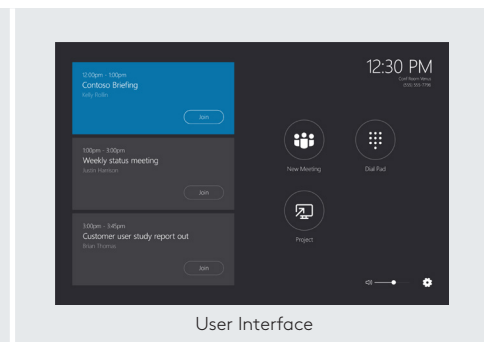

Logitech SmartDock

FEATURES & BENEFITS

AV console

SmartDock and Microsoft Surface Pro 4 optimize the Skype for Business collaboration experience in meeting spaces. Leave your laptop at your desk, walk into any meeting space, and start an optimized Skype for Business video conference with one-touch join.

Powered, secure mount for Surface Pro 4

Tamper-resistant screws and a K-lock provide enhanced security and help ensure that Surface Pro 4 is always in place, charged, and ready for the most important meeting—yours!

Pivoting, cast-metal support platform

The sturdy, elegantly designed base provides a premium mount for Surface Pro 4 with elegant industrial design.

Extended I/O for Surface Pro 4

Supports a wide variety of deployments and device connectivity with dual 1080p display ports¹, an HDMI input for 1080p60 content sharing, three USB 3.1 type A ports, Gigabit Ethernet, and a headset mini-plug.

IR motion sensor

Conveniently wakes the system when motion is detected in the meeting space and enables energy saving hibernation mode when the room is empty.

Streamlined deployment

An optional extender box combines HDMI, USB, LAN and power cords into a single 5m cable for a clean, clutter-free installation on the conference table.

Integrated support for Logitech GROUP in optional Extender Box

When used with Logitech GROUP, SmartDock Extender Box eliminates the need for the GROUP hub, power supply and associated cables.

Designed in partnership with Microsoft

Close collaboration between Logitech and Microsoft ensures full and seamless integration with Surface Pro 4 and Skype for Business.

Plug-and-play camera setup

Simply connect camera to powered hub with 4.9m/16' cable provided to get up and running in a snap.

SmartDock works with all Logitech ConferenceCams

SmartDock works with a wide range of meeting room AV devices. All Logitech ConferenceCams work with SmartDock.

Optimized for Skype for Business

SmartDock provides a low-cost, high-quality Skype for Business collaboration experience in shared meeting spaces.

PRODUCT SPECIFICATIONS

SmartDock

Price: $5999.00
Part #: 960-001110
UPC: 097855125095

Extender Box

Price: $5399.00
Part #: 960-001095
UPC: 097855125118

Pricing excludes Microsoft Surface Pro 4² and Skype for Business meeting room client.

PRODUCT DIMENSIONS + WEIGHT

SmartDock

239 x 334 x 209mm
9.4 x 13.2 x 8.2"
2738g/6.04lb

Extender Box

34 x 128 x 128mm
1.3 x 5.0 x 5.0"
360g/0.79lb

Cable Length

HDMI: 3m/9.8'
Network: 3m/9.8'
Power: 3m/9.8'
Extender Box: 5m/16.4'

INSIDE THE BOX

SmartDock

Power Supply
Ethernet cable
Two HDMI cables
Assembly tools
Documentation
Logitech SmartDock

SmartDock Extender Box

5m/16ft Extender Cable
VESA Mounting Plate 100x100mm
Hook and loop pads
Documentation
Logitech SmartDock Extender Box

SmartDock + Extender Box

All components included with Logitech SmartDock and Logitech SmartDock Extender Box

SYSTEM REQUIREMENTS