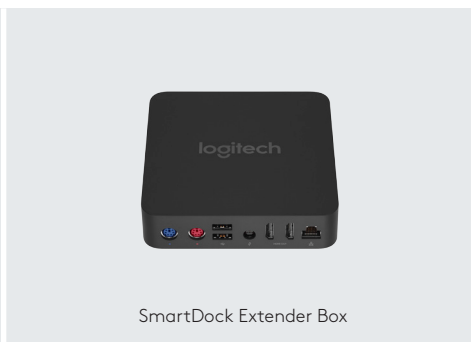

Logitech SmartDock

FEATURES & BENEFITS

AV console

SmartDock and Microsoft Surface Pro 4 optimize the Skype for Business collaboration experience in meeting spaces. Leave your laptop at your desk, walk into any meeting space, and start an optimized Skype for Business video conference with one-touch join.

Powered, secure mount for Surface Pro 4

Tamper-resistant screws and a K-lock provide enhanced security and help ensure that Surface Pro 4 is always in place, charged, and ready for the most important meeting—yours!

Pivoting, cast-metal support platform

The sturdy, elegantly designed base provides a premium mount for Surface Pro 4 with elegant industrial design.

Extended I/O for Surface Pro 4

Supports a wide variety of deployments and device connectivity with dual 1080p display ports¹, an HDMI input for 1080p60 content sharing, three USB 3.1 type A ports, Gigabit Ethernet, and a headset mini-plug.

IR motion sensor

Conveniently wakes the system when motion is detected in the meeting space and enables energy saving hibernation mode when the room is empty.

Streamlined deployment

An optional extender box combines HDMI, USB, LAN and power cords into a single 5m cable for a clean, clutter-free installation on the conference table.

Integrated support for Logitech GROUP in optional Extender Box

When used with Logitech GROUP, SmartDock Extender Box eliminates the need for the GROUP hub, power supply and associated cables.

Designed in partnership with Microsoft

Close collaboration between Logitech and Microsoft ensures full and seamless integration with Surface Pro 4 and Skype for Business.

Plug-and-play camera setup

Simply connect camera to powered hub with 4.9m/16' cable provided to get up and running in a snap.

SmartDock works with all Logitech ConferenceCams

SmartDock works with a wide range of meeting room AV devices. All Logitech ConferenceCams work with SmartDock.

Optimized for Skype for Business

SmartDock provides a low-cost, high-quality Skype for Business collaboration experience in shared meeting spaces.

PRODUCT SPECIFICATIONS

SmartDock

Price: $5999.00
Part #: 960-001110
UPC: 097855125095

Extender Box

Price: $5399.00
Part #: 960-001095
UPC: 097855125118

Pricing excludes Microsoft Surface Pro 4² and Skype for Business meeting room client.

PRODUCT DIMENSIONS + WEIGHT

SmartDock

239 x 334 x 209mm
9.4 x 13.2 x 8.2"
2738g/6.04lb

Extender Box

34 x 128 x 128mm
1.3 x 5.0 x 5.0"
360g/0.79lb

Cable Length

HDMI: 3m/9.8'
Network: 3m/9.8'
Power: 3m/9.8'
Extender Box: 5m/16.4'

INSIDE THE BOX

SmartDock

Power Supply
Ethernet cable
Two HDMI cables
Assembly tools
Documentation
Logitech SmartDock

SmartDock Extender Box

5m/16ft Extender Cable
VESA Mounting Plate 100x100mm
Hook and loop pads
Documentation
Logitech SmartDock Extender Box

SmartDock + Extender Box

All components included with Logitech SmartDock and Logitech SmartDock Extender Box

SYSTEM REQUIREMENTS