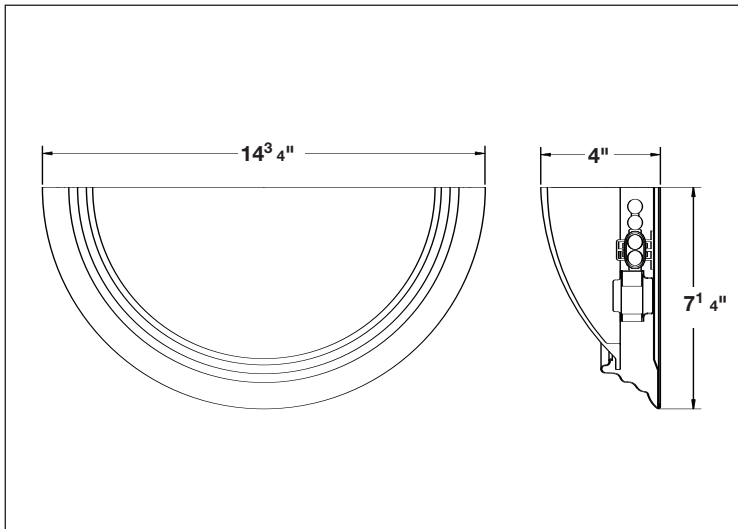

Opus

- Decorative quarter-sphere
- Metal trim band in rust, white & brushed nickel finishes
- White alabaster glass diffuser
- Open at top for wall wash effect