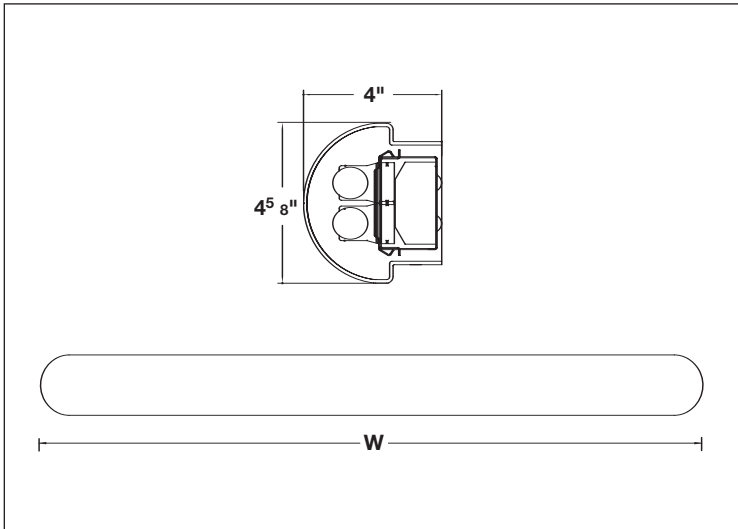

Stratus

- Linear cloud
- White diffuser encloses housing
- Wall, ceiling, vertical &/or horizontal mounting