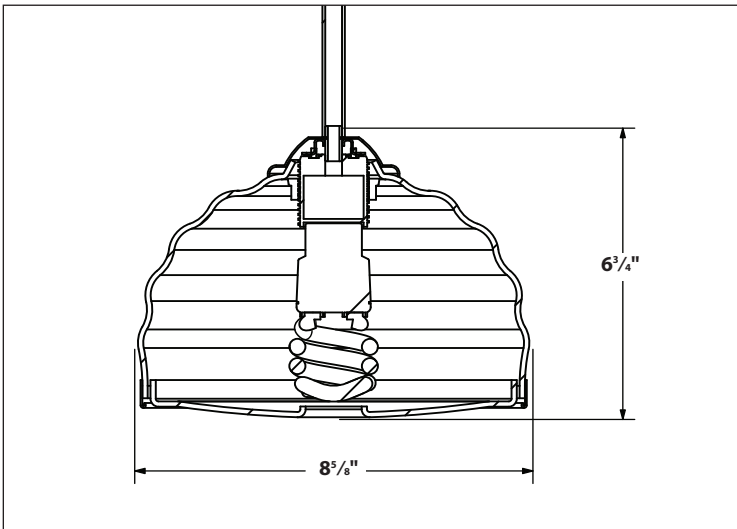

Honey

- Satin nickel finish
- Hand-blown white glass diffuser
- Frosted acrylic lower diffuser hides lamp
- (2) 6in & (2) 12in stems included
- 13W GU-24 self-ballasted lamp included

MODEL NO	LAMPS		DIMENSIONS		
	QTY	LAMPS	H	W	L
HNP113SNSCT	1	13W MAX GU24-SELF BALLAST CFL	6³/₄"	8⁵/₈"	ADJ STEM

2700K GU24 lamp included. Can be ordered separately. SKU# CFSB13K27