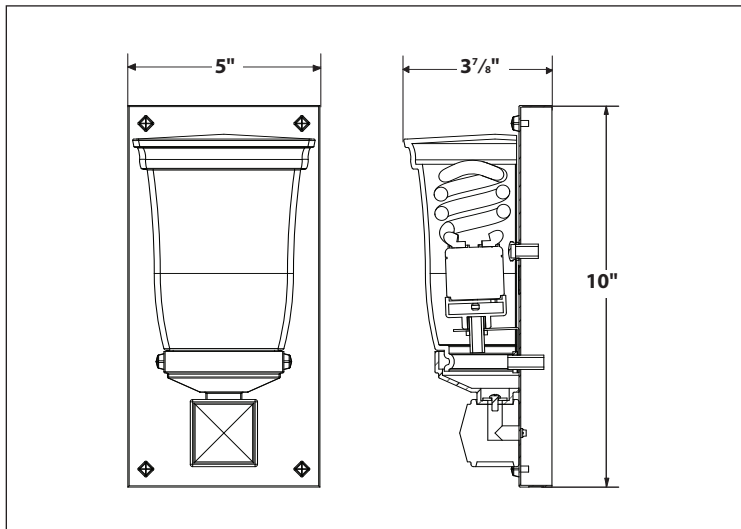

GGWH113RBSCT

GGW series

Glasgow

- Indoor or outdoor use
- Oil-rubbed bronze finish
- Fully enclosed
- Tea stained glass diffuser
- 13W GU24 self-ballasted lamps included

GGW113RBSCT

Glasgow Pocket

MODEL NO	LAMPS		DIMENSIONS		
	OIL-RUBBED BRONZE	QTY LAMP	H	W	D
GGWH113RBSCT	1	13W MAX GU24-SELF BALLAST CFL	10"	5"	3 7/8"