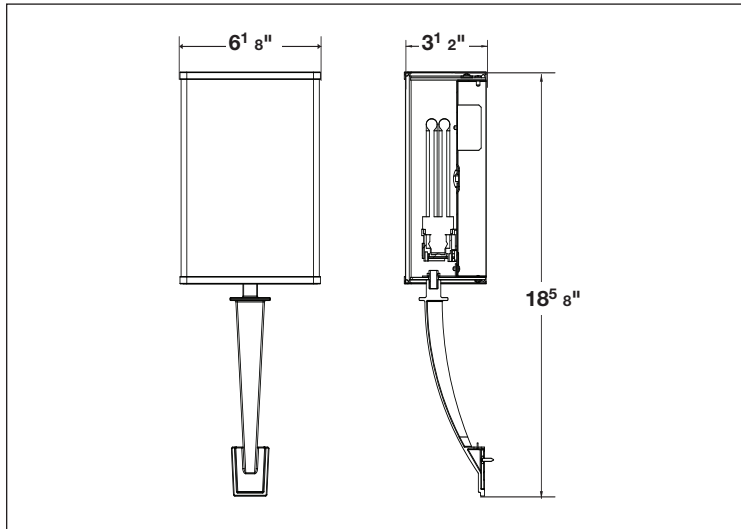

Sheridan

- Satin nickel finish with acrylic linen pattern shade for easy maintenance
- Champagne finish with hardbacked linen shade
- White acrylic diffuser closes top & bottom of shade
- Single or double arm models

MODEL NO	LAMPS		DIMENSIONS		
	QTY	LAMP	H	W	D
SATIN NICKEL					
SHS113SNEC-LA	1	13W CFQ 4 PIN	18⁵/₈"	6¹/₈"	3¹/₂"
CHAMPAGNE					
SHS118ACEC	1	18W CFQ 4 PIN	18⁵/₈"	6¹/₈"	3¹/₂"

2700K lamps recommended. Can be ordered separately. SKU# CFQ13K27, SKU# CFQ18K27

MODEL NO	LAMPS		DIMENSIONS		
	QTY	LAMP	H	W	D
SATIN NICKEL					
SHS213SNEC-LA	2	13W CFQ 4 PIN	18⁵/₈"	12⁵/₈"	3¹/₂"
CHAMPAGNE					
SHS218ACEC	2	18W CFQ 4 PIN	18⁵/₈"	12⁵/₈"	3¹/₂"

2700K lamps recommended. Can be ordered separately. SKU# CFQ13K27, SKU# CFQ18K27