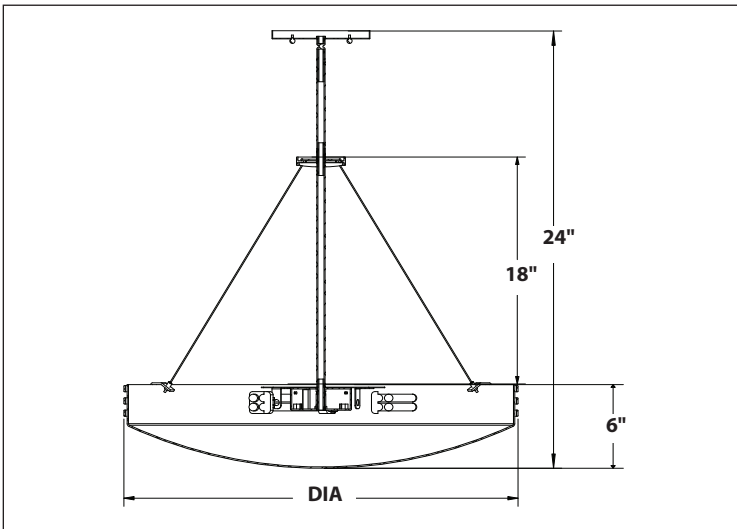

Bilbao

MODEL NO	LAMPS		DIMENSIONS		
	QTY	LAMP	H	D	DIA
SATIN ALUMINUM	4	13W CFQ 4 PIN	24"	6"	24"
BBP613SAEC	6	13W CFQ 4 PIN	24"	6"	30"

Additional Stem Lengths Available-Consult Factory
2700K lamps recommended. Can be ordered separately. SKU# CFQ13K27

- Satin aluminum finish
- Matte white acrylic diffuser
- Suspension by adjustable steel aircraft cable
- Overlay available-consult factory