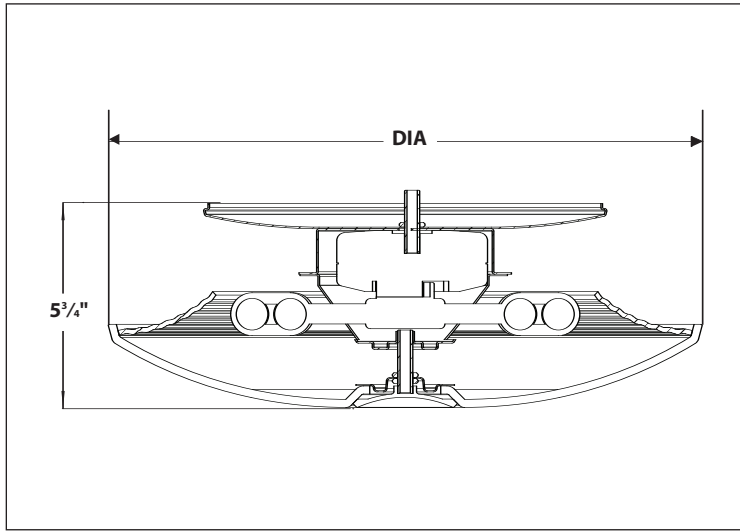

Momentum

- Contemporary low-profile design
- Oil-rubbed bronze with tea stained acrylic lens & satin nickel with frosted white acrylic lens
- Direct/indirect light output
- 2C lamp included