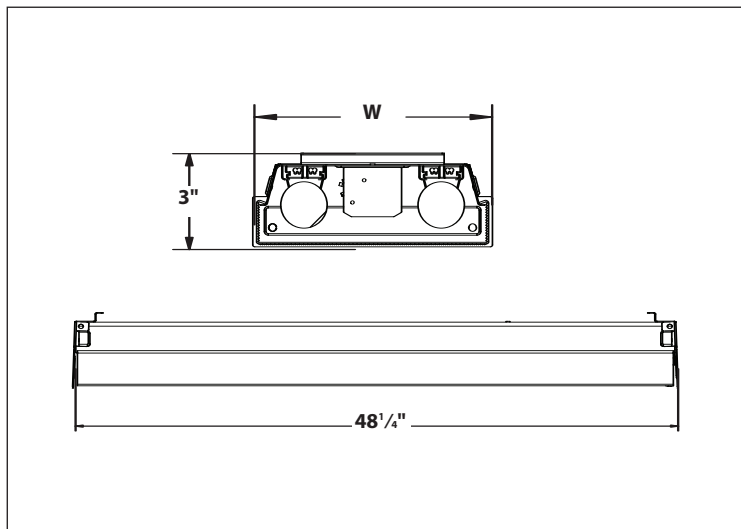

Livingston

- Continuous or individual mounting
- Clear prismatic diffuser with linear prisms
- Hinges from either side for easy mounting