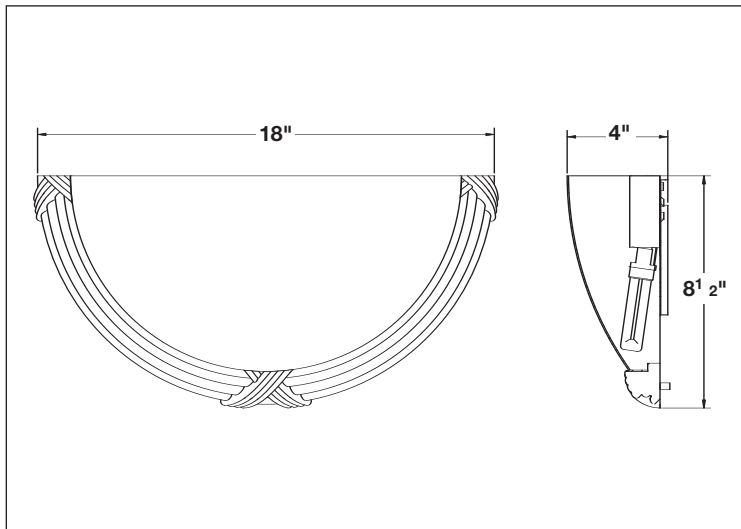

- Contemporary design
- Enclosed white glass diffuser

MES213WEC (shown)

MES218WEC

Reed & Ribbon

- Sculpted ribbon pattern
- Travertine, rust & parchment finishes
- Matte white acrylic diffuser

MODEL NO			LAMPS		DIMENSIONS		
TRAVERTINE	RUST	PARCHMENT	QTY	LAMP	H	W	D
SRR213TREC	SRR213REC	SRR213PREC*	2	13W CFQ 4 PIN	8 1/2"	18"	4"