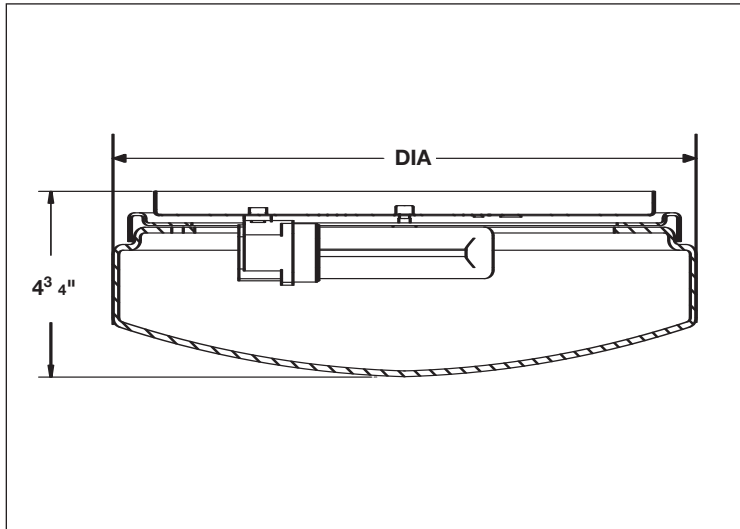

MODEL NO	LAMPS		DIMENSIONS	
	QTY	LAMP	D	DIA
CEP213PCEC	2	13W CFQ 4 PIN	4 3/4"	13 1/4"
CEP313PCEC	3	13W CFQ 4 PIN	4 3/4"	16 1/4"

High Power Factor Option Available-Consult Factory
 277V Available-Consult Factory
 2700K lamps recommended. Can be ordered separately. SKU# CFQ13K27