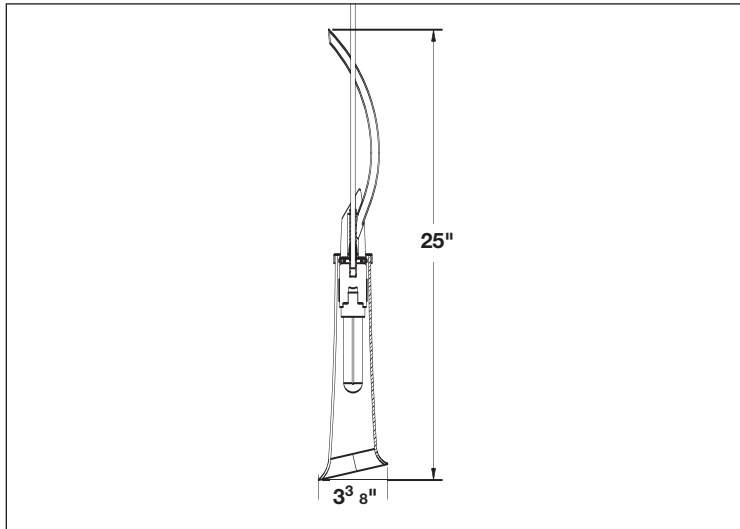

IRP518ETEC

Helios

- Tall & slender organic shape
- Oil-rubbed bronze with tea stained linen patterned glass & polished chrome with wispy white glass
- Handblown glass diffuser
- Cast metal body
- Cord length adjustable to 6ft
- Adjusted from strain reliefs at canopy