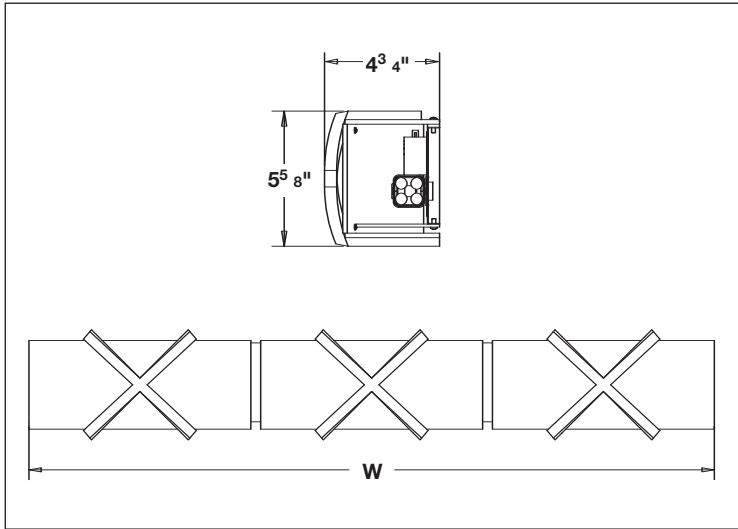

Restoration

- Elegant geometric design
- Oil-rubbed bronze finish
- Cast metal frame
- Opal white glass diffuser
- Bottom acrylic diffuser