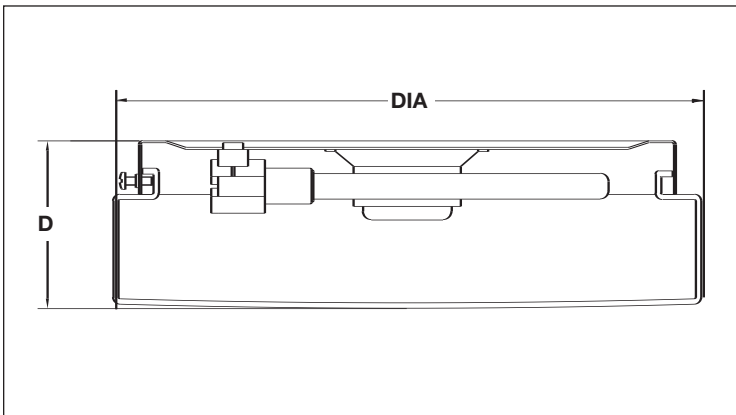

Cirrus

- Round floating cloud
- Molded white acrylic diffuser
- Can be wall mounted
- UL listed for damp locations
- Lamps included