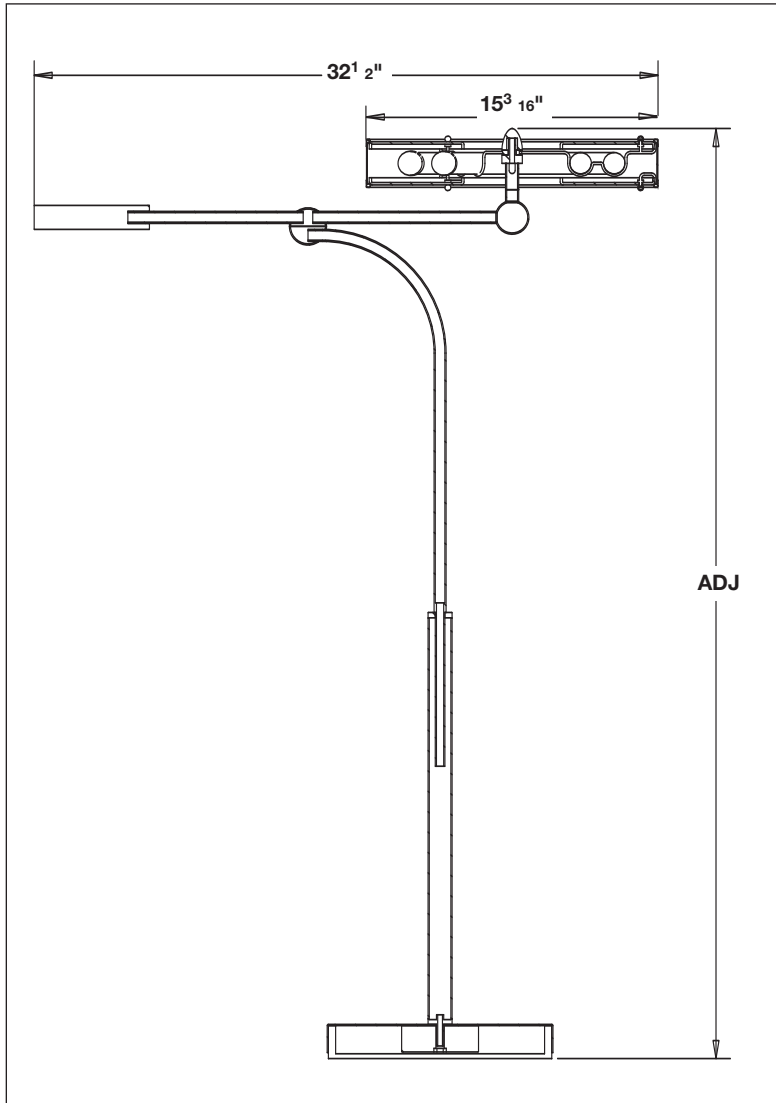

Halifax Floor

- Adjustable height
- Swivel arm
- Satin nickel finish
- Hardbacked linen shade
- White acrylic diffusers on top & bottom
- Cord mounted on/off floor switch