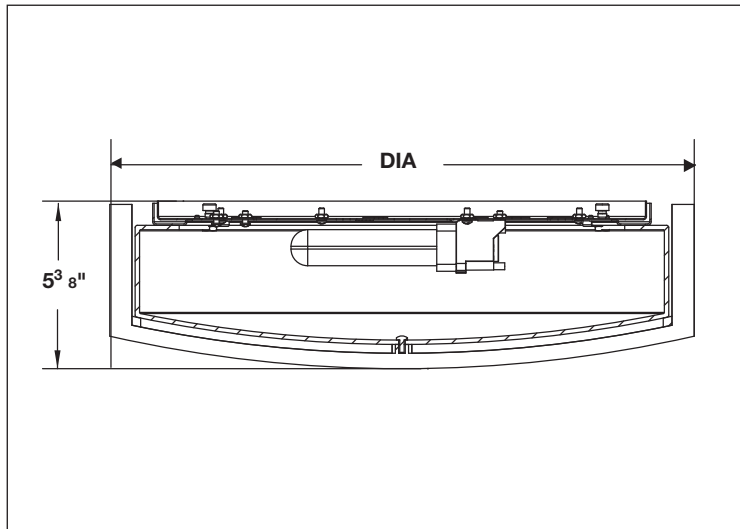

Restoration

MODEL NO	LAMPS		DIMENSIONS	
	QTY	LAMP	D	DIA
REF213RBEC	2	13W CFQ 4 PIN	5 3/8"	13 5/8"
REF313RBEC	3	13W CFQ 4 PIN	5 3/8"	16 5/8"

High Power Factor Option Available-Consult Factory
277V Available-Consult Factory
2700K lamps recommended. Can be ordered separately. SKU# CFQ13K27

- Simple style, elegant geometry
- Oil-rubbed bronze finish
- Cast metal frame
- Opal white glass diffuser