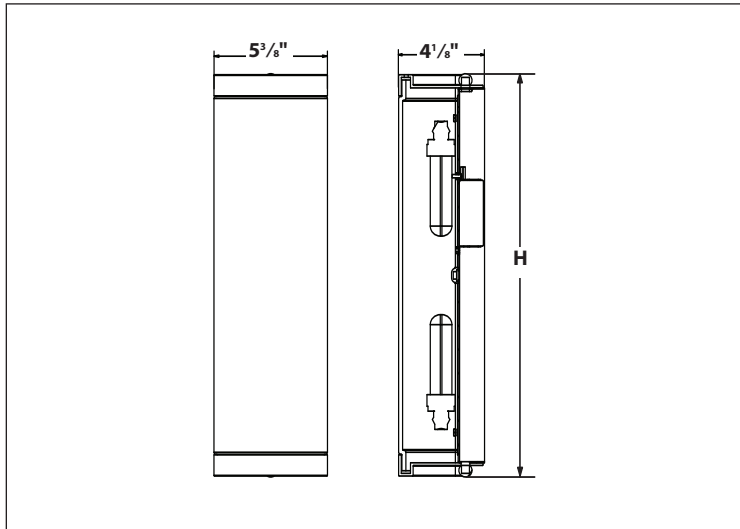

CEW113PNEC

CEW118PNEC

As shown from left to right

Fusion Sconce

MODEL NO	LAMPS		DIMENSIONS		
	QTY	LAMP	H	W	D
FUW113SNEC	1	13W CFQ 4 PIN	9 3/4"	5 3/8"	4 1/8"
FUW213SNEC	2	13W CFQ 4 PIN	19 3/8"	5 3/8"	4 1/8"