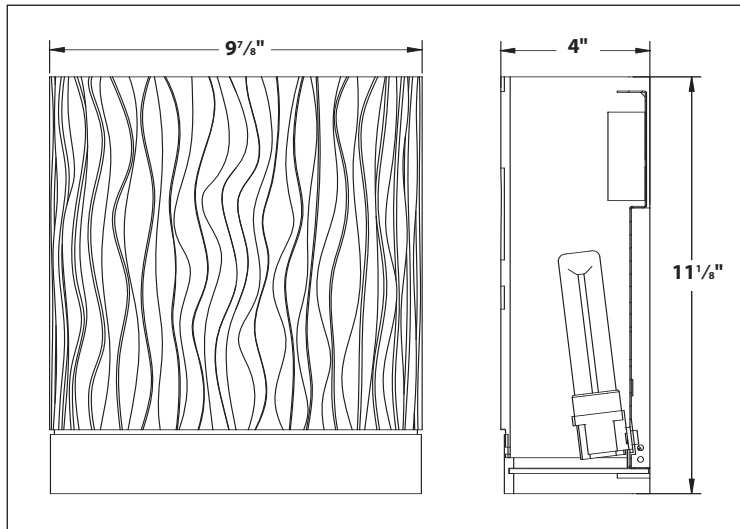

Fusion

- Distinctive texture
- Satin nickel finish
- White glass diffuser
- Outdoor fixture also available