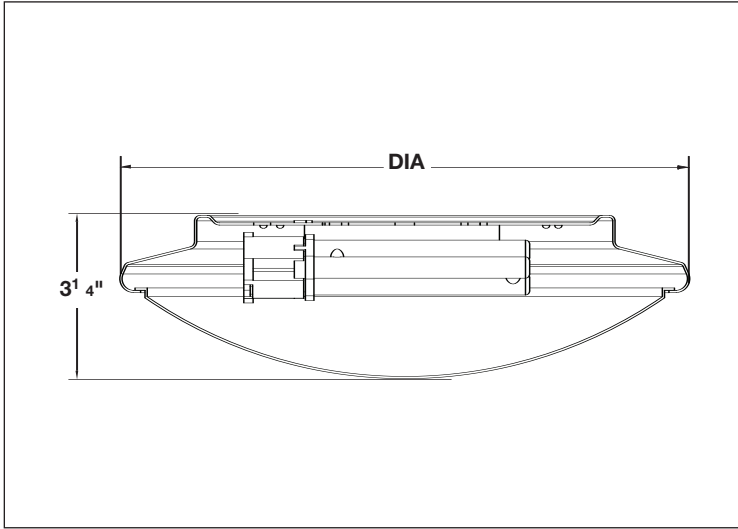

Capri

- Classic euro-style saucer
- Brushed nickel & white finishes
- White acrylic diffuser
- Can be wall mounted
- UL listed for damp locations