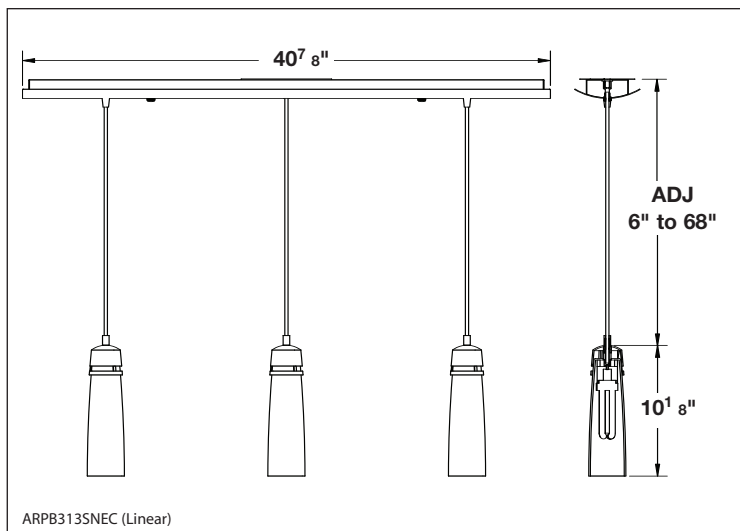

Aria

- Cast metal body
- Satin nickel finish
- Hand-blown white glass diffuser
- Individual pendants adjustable to 6ft.
- Adjusted from strain reliefs at canopy
- Single (3) lamp ballast for ARPB & ARPC series

MODEL NO	LAMPS		DIMENSIONS		
	QTY	LAMP	H	W	L
ARP113SNEC	1	13W CFQ 4 PIN	10¹/₈"	2⁷/₈"	ADJ
ARPB313SNEC (LINEAR)	3	13W CFQ 4 PIN	10¹/₈"	40⁷/₈"	ADJ
ARPC313SNEC (CIRCULAR)	3	13W CFQ 4 PIN	10¹/₈"	15"	ADJ

2700K lamps recommended. Can be ordered separately. SKU# CFQ13K27

AMERICAN FLUORESCENT
2345 N. ERNIE KRUEGER CIRCLE
WAUKEGAN, IL 60087
P: 847.249.5970 F: 847.249.2618
WWW.AMERICANFLUORESCENT.COM