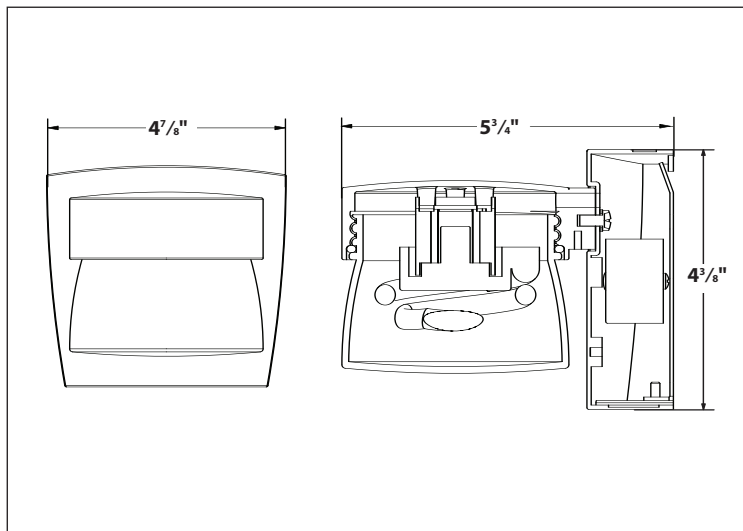

Aria Mini Sconce

- Oil-rubbed bronze & satin nickel finishes
- Corrosion-resistant die-cast aluminum housing
- Enclosed/gasketed glass screw-on diffuser
- 7/8 in threaded knock-out on bottom
- 13W flattened 4 pin spiral CFL included
- UL listed for wet locations
- Minimum starting temp 0° F
- Energy star qualified with optional photosensor

MODEL NO		LAMPS		DIMENSIONS		
OIL-RUBBED BRONZE	SATIN NICKEL	QTY	LAMP	H	W	D
ARMW1F13RBEC	ARMW1F13SNECT	1	13W FLATTENED CFQ 4 PIN	4³/₈"	4⁷/₈"	5³/₄"

Lamps included. Can be ordered separately, SKU # CFSF13K27