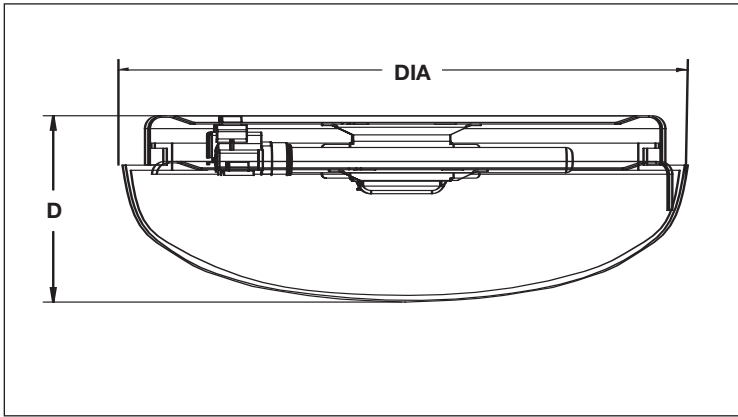

Cirrus

- Round floating cloud
- White finish
- Molded white acrylic diffuser
- Can be wall mounted
- UL listed for damp locations
- Lamps included

C2022ET

See back for other size & lamp options

Camden

- Shallow mushroom-style cloud
- Molded white acrylic diffuser
- Can be wall mounted
- UL listed for damp locations
- Lamps included