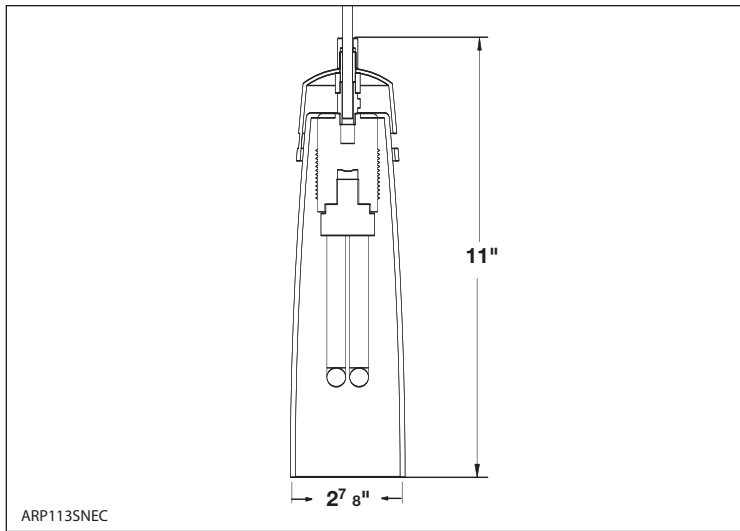

Aria

- Cast metal body
- Satin nickel finish
- Hand-blown white glass diffuser
- Individual pendants adjustable to 6ft.
- Adjusted from strain reliefs at canopy
- Single (3) lamp ballast for ARPB & ARPC series

MODEL NO	LAMPS		DIMENSIONS		
	QTY	LAMP	H	W	L
ARP113SNEC	1	13W CFQ 4 PIN	10¹/₈"	2⁷/₈"	ADJ
ARPB313SNEC (LINEAR)	3	13W CFQ 4 PIN	10¹/₈"	40⁷/₈"	ADJ
ARPC313SNEC (CIRCULAR)	3	13W CFQ 4 PIN	10¹/₈"	15"	ADJ

2700K lamps recommended. Can be ordered separately. SKU# CFQ13K27

AMERICAN FLUORESCENT
2345 N. ERNIE KRUEGER CIRCLE
WAUKEGAN, IL 60087
P: 847.249.5970 F: 847.249.2618
WWW.AMERICANFLUORESCENT.COM