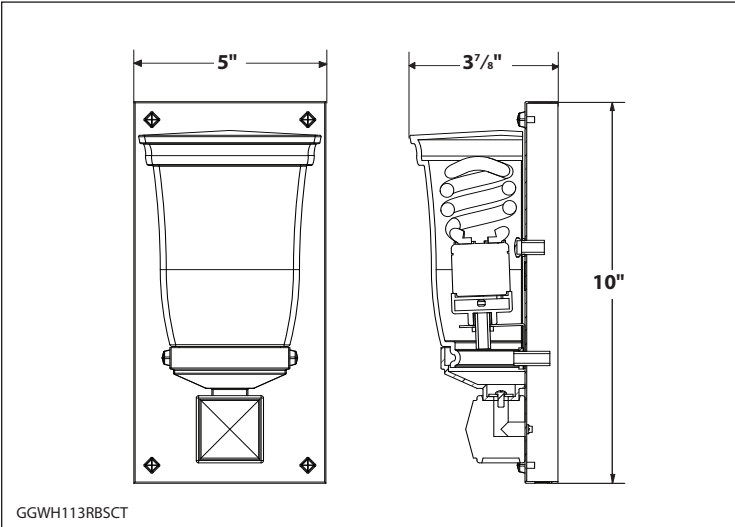

Glasgow Sconce

- Indoor or outdoor use
- Oil-rubbed bronze finish
- Fully enclosed
- Tea stained glass diffuser
- 13W GU24 self-ballasted lamp included
- Energy star qualified with optional photosensor

MODEL NO	LAMPS	DIMENSIONS			
OIL-RUBBED BRONZE	QTY	LAMP	H	W	D
GGWH113RBSCT	1	13W MAX GU24-SELF BALLAST CFL	10"	5"	3 7/8"

2700K GU24 lamps included. Can be ordered separately. SKU # CFSB13K27