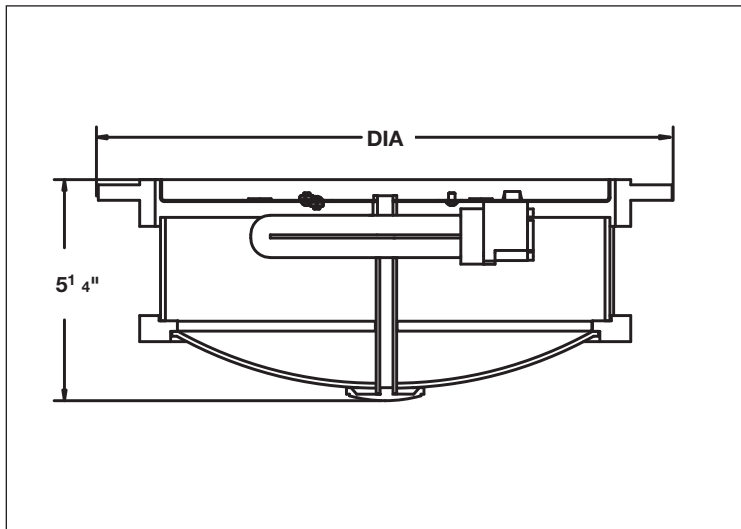

Rosetta

- Satin rosewood veneer finish
- White faux alabaster side diffuser
- Domed white glass bottom diffuser