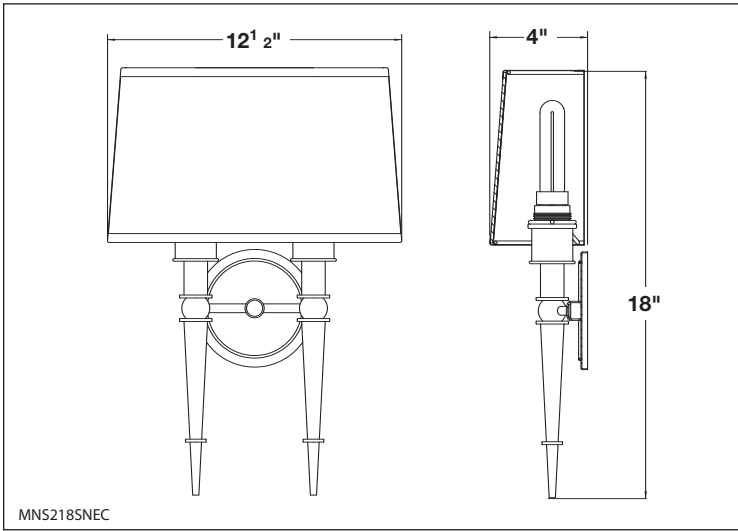

MNS218SNEC (shown)

MNS218RBEC

MNS118RBEC (shown)

MNS118SNEC

Montrose

MNS218SNEC

- Transitional styling
- Satin nickel & oil-rubbed bronze finishes
- Hardback linen shade
- Single or double torch models

MODEL NO		LAMPS		DIMENSIONS		
SATIN NICKEL	OIL-RUBBED BRONZE	QTY	LAMP	H	W	D
MNS218SNEC	MNS218RBEC	2	18W CFQ 4 PIN	18"	12 1/2"	4"