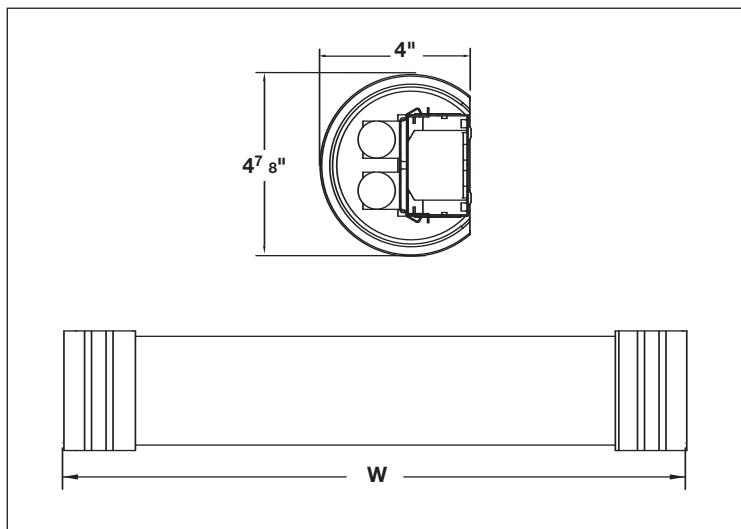

South Beach

- Crescent shaped white acrylic diffuser
- Simulated white marble sandblasted ends
- Can be mounted horizontally or vertically