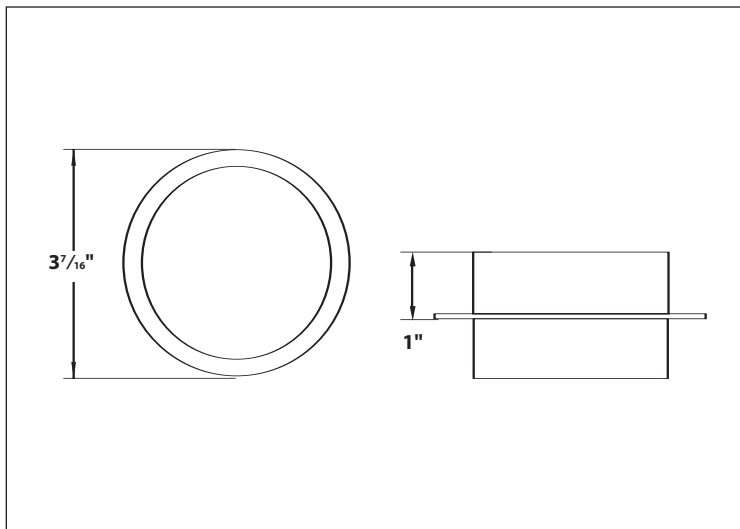

Fluorospot

- Fluorescent spotlight
- Recessed depth only 1 in.
- Can be recessed, semi-recessed or surface mounted (all (3) rings included)
- Uses only 7W of power
- Attached 79in power cord-no remote transformer needed
- 6,000 hour lamp included

MODEL NO	ALUMINUM	LAMPS		DIMENSIONS	
		QTY	LAMP	D	DIA
FS7/WH	FS7/BA	1	7W 4000K COOL WHITE	1"	3⁷/₁₆"
FS7WW/WH	FS7WW/BA	1	7W 3000K WARM WHITE	1"	3⁷/₁₆"