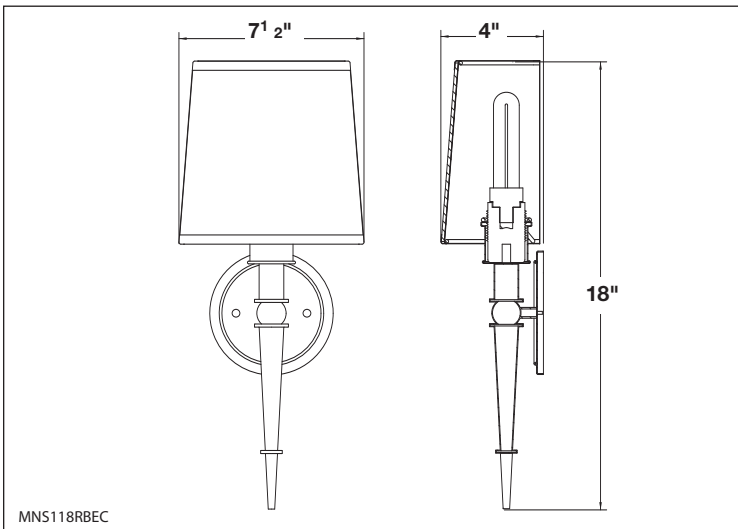

MNS118RBEC

MODEL NO		LAMPS		DIMENSIONS		
SATIN NICKEL	OIL-RUBBED BRONZE	QTY	LAMP	H	W	D
MNS118SNEC	MNS118RBEC	1	18W CFQ 4 PIN	18"	7 1/2"	4"

2700K lamps recommended. Can be ordered separately. SKU# CFQ18K27