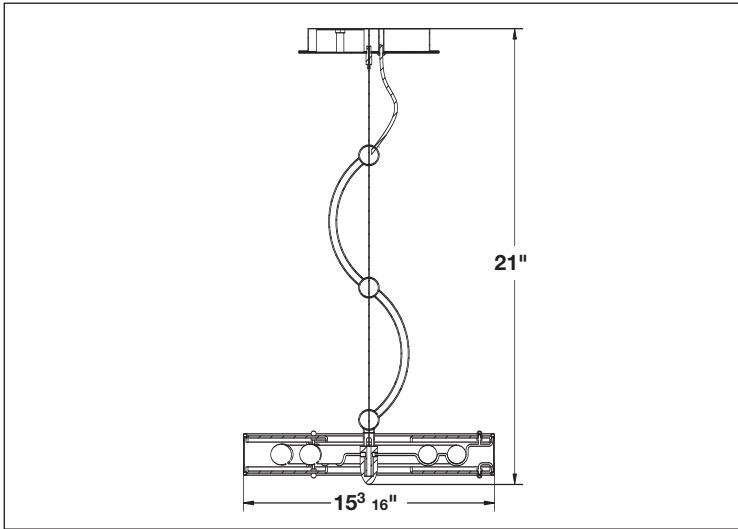

Duomo

- Decorative trimmed dome
- Adjustable chain
- Polished brass, white, rust, & brushed nickel finishes
- White alabaster glass diffuser
- Semi-flush also available

MODEL NO	LAMPS		DIMENSIONS			
WHITE	POLISHED BRASS	QTY	LAMP	H	D	DIA
H7313W	H7313PB	3	13W CFQ 4 PIN	18³/₄"	4³/₄"	21¹/₂"
H8413W	H8413PB	4	13W CFQ 4 PIN	21³/₈"	7"	30¹/₂"
BRUSHED NICKEL	RUST	QTY	LAMP	H	D	DIA
H7313BN	H7313R	3	13W CFQ 4 PIN	18³/₄"	4³/₄"	21¹/₂"
H8413BN	H8413R	4	13W CFQ 4 PIN	21³/₈"	7"	30¹/₂"

Also Available With 26W Electronic Quad Ballast-Consult Factory
2700K lamps recommended. Can be ordered separately. SKU# CFT13K27

Halifax

- Balanced aircraft cable suspension
- Satin nickel finish
- Hardback linen shade
- White acrylic top & bottom diffusers

MODEL NO	LAMPS		DIMENSIONS	
SATIN NICKEL	QTY	LAMP	H	DIA
HAP2054SNE9	2	(1) 22W FC8T9 (1) 32W FC12T9	21"	15³/₁₆"

Special Order By Request-Consult Factory