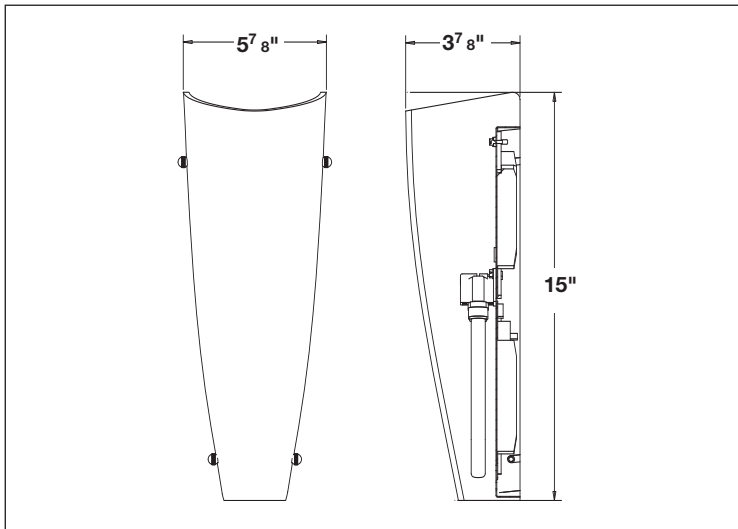

Lancet

- Thin, tapered, tall profile
- Linen pattern glass diffuser with set of oil-rubbed bronze ball finials included
- White case diffuser with one set each of polished nickel & brass ball finials included

MODEL NO	LAMPS		DIMENSIONS			
	QTY	LAMP	H	W	D	
LCS213WEC	LCS213RBEC	2	13W CFQ 4 PIN	15"	5 7/8"	3 7/8"
LCS218WEC	LCS218RBEC	2	18W CFQ 4 PIN	15"	5 7/8"	3 7/8"

2700K lamps recommended. Can be ordered separately. SKU# CFQ13K27,SKU# CFQ18K27