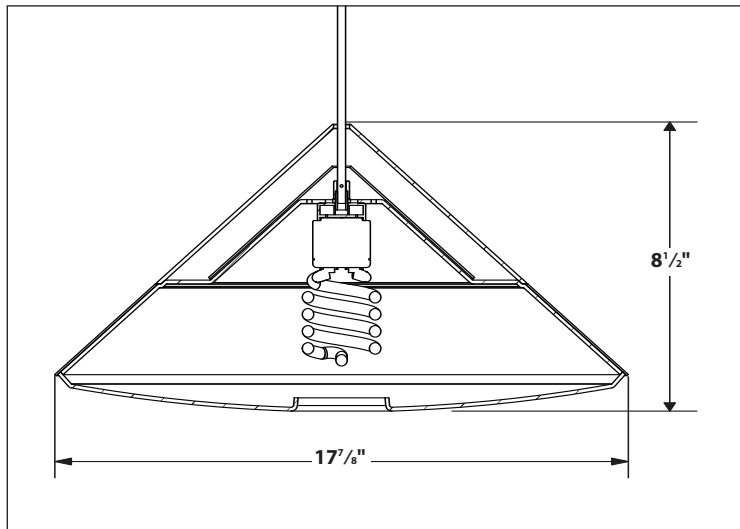

MODEL NO	LAMPS		DIMENSIONS		
	QTY	LAMP	H	W	L
SATIN NICKEL					
AEP126SASCT	1	26W MAX GU24-SELF BALLAST CFL	8 1/2"	17 7/8"	ADJ

2700K GU24 lamp included. Can be ordered separately. SKU# CFSB26K27