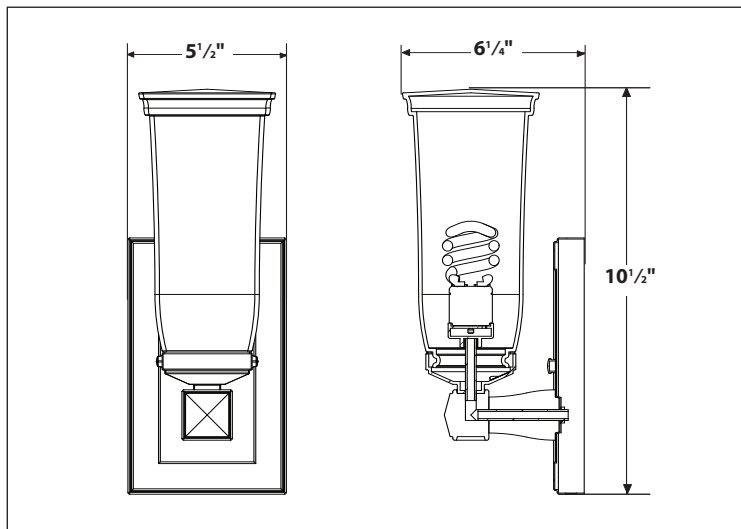

Glasgow

MODEL NO	LAMPS		DIMENSIONS		
	OIL-RUBBED BRONZE	QTY LAMP	H	W	D
GGW113RBSCT	1	13W MAX GU24-SELF BALLAST CFL	10 1/2"	5 1/2"	6 1/4"

2700K GU24 lamps included. Can be ordered separately. SKU# CFSB13K27

- Indoor or outdoor use
- Oil-rubbed bronze finish
- Fully enclosed
- Tea stained glass diffuser
- 13W GU24 self-ballasted lamps included