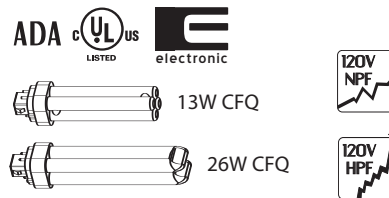

Fusion Flush

- Subtle and contemporary
- Satin nickel finish
- Textured white glass diffuser

MODEL NO	LAMPS		DIMENSIONS	
	QTY	LAMP	D	DIA
FUF213SNEC	2	13W CFQ 4 PIN	4³/₄"	12¹/₂"
FUF313SNEC	3	13W CFQ 4 PIN	4³/₄"	15¹/₂"

High Power Factor Option Available-Consult Factory
277V Available-Consult Factory
2700K lamps recommended. Can be ordered separately. SKU# CFQ13K27

Fusion Sconce

- Distinctive texture
- Satin nickel finish
- White glass diffuser
- Outdoor fixture also available

MODEL NO	LAMPS		DIMENSIONS		
	QTY	LAMP	H	W	D
FUS213SNEC	2	13W CFQ 4 PIN	11¹/₈"	9⁷/₈"	4"
FUS226SNEC	2	26W CFQ 4 PIN	11¹/₈"	9⁷/₈"	4"

2700K lamps recommended. Can be ordered separately. SKU# CFQ13K27 or SKU# CFQ26K27

Fusion Outdoor

- Satin nickel finish
- Unique patterned white glass diffuser
- UL listed for wet locations
- Minimum starting temp 0° F
- Available in (2) sizes
- Energy star qualified with optional photosensor

MODEL NO	LAMPS		DIMENSIONS		
	QTY	LAMP	H	W	D
FUW113SNEC	1	13W CFQ 4 PIN	9³/₄"	5³/₈"	4¹/₈"
FUW213SNEC	2	13W CFQ 4 PIN	19³/₈"	5³/₈"	4¹/₈"

2700K lamps recommended. Can be ordered separately. SKU # CFQ13K27

Fusion Vanity

- Satin Nickel finish
- Handblown white textured glass diffuser
- 2ft. model does not have center ring
- Wall mount only

MODEL NO	LAMPS		DIMENSIONS		
	QTY	LAMP	H	W	D
FUV217SNE8	2	17W F17T8	5³/₈"	25¹/₄"	4"
FUV225SNE8	2	25W F25T8	5³/₈"	37¹/₄"	4"
FUV232SNE8*	2	32W F32T8	5³/₈"	49¹/₄"	4"

* Special Order By Request-Consult Factory
3000K lamps recommended. Can be ordered separately. SKU# F17T8K30, SKU# F25T8K30, SKU# F32T8K30