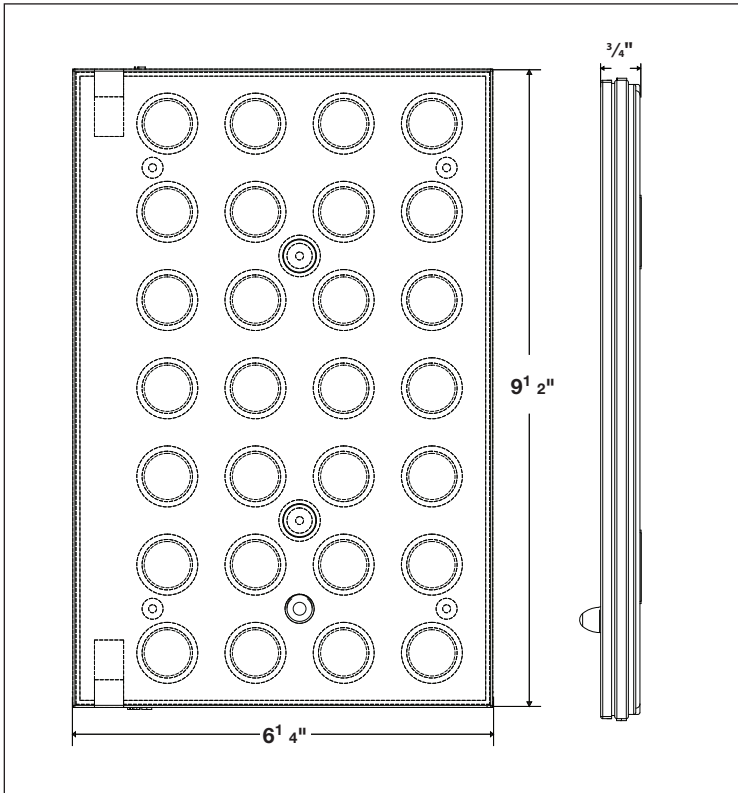

Diode

- Long life (50,000 hrs.)
- Wide even light distribution
- Slender 3/4in profile
- Extended fixture width
- (3) position push button switch
- ABS molded housing & diffuser
- Plugs directly into 120V outlet
- Cord, direct connect & 12in modular connecting cord included
- Multi-fixture daisy chain connection up to 20 fixtures
- Hardwire connection through optional hardwire box
- Screw-in or double-sided adhesive mounting
- 3500K LED lamps