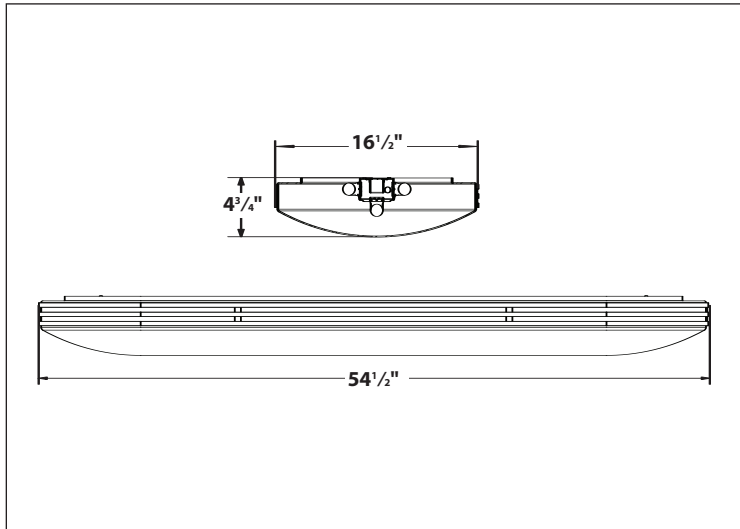

Bilbao

- Simple, elegant geometry
- Extruded aluminum bands
- Satin aluminum finish
- Smooth white acrylic diffuser