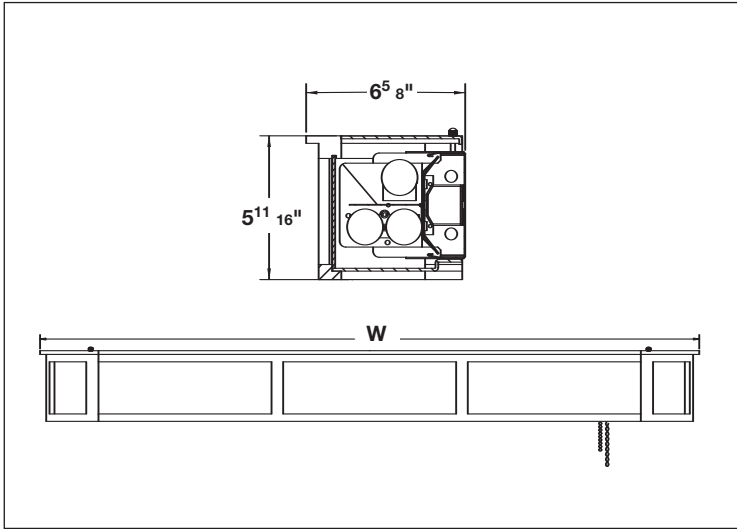

Cameron

- Updated classic styling
- Rosewood veneer finish
- White faux alabaster side diffuser
- Acrylic bottom diffuser
- 3 circuit resident control pull chain
- Night light
- Center divider between up & down light