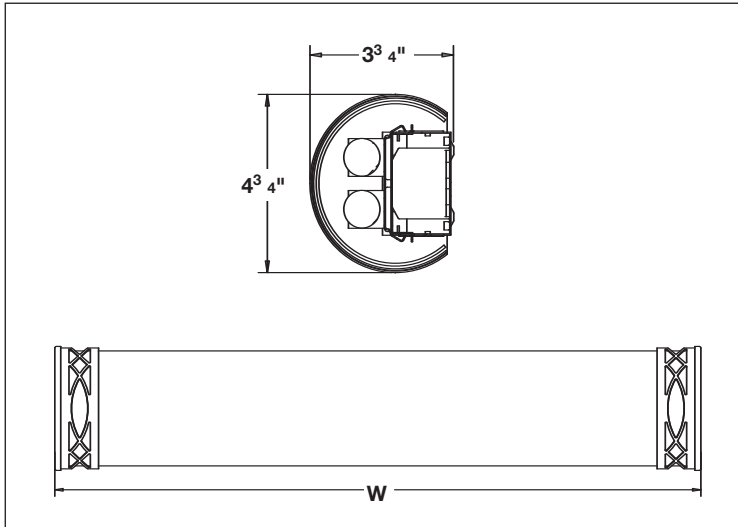

Venetian

- Traditional metal scroll pattern
- Mocha & cream finishes
- Die-cut steel decorative end caps
- Matte white acrylic diffuser

MODEL NO		LAMPS		DIMENSIONS		
		QTY	T5	H	W	D
VPS217ME8	VPS217CE8	2	17W F17T8	4 3/4"	25 5/8"	3 3/4"
VPS225ME8	VPS225CE8	2	25W F25T8	4 3/4"	37 3/8"	3 3/4"
VPS232ME8	VPS232CE8	2	32W F32T8	4 3/4"	49 3/8"	3 3/4"