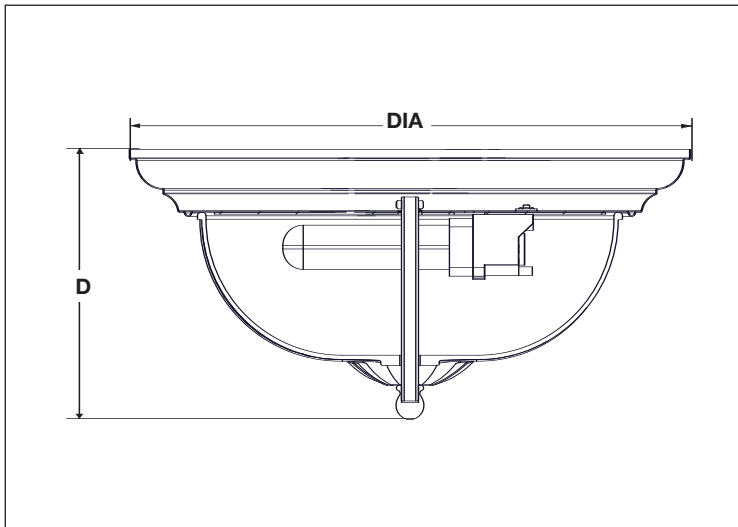

Canterbury

- Traditional domed design
- Polished brass, white & brushed nickel finishes
- Frosted ribbed glass diffuser
- Assembled & ready for installation