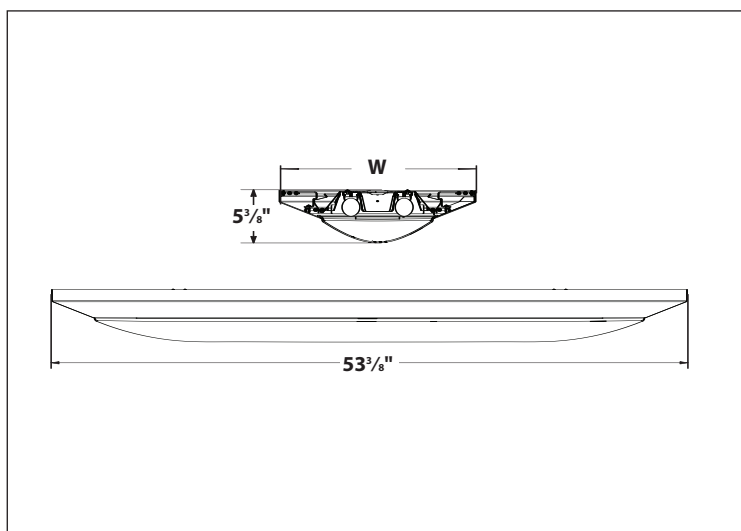

Aeon Flush

- Fits flush to ceiling
- Extruded aluminum frame
- Satin aluminum with smooth white acrylic diffuser & oil-rubbed bronze with linen pattern diffuser