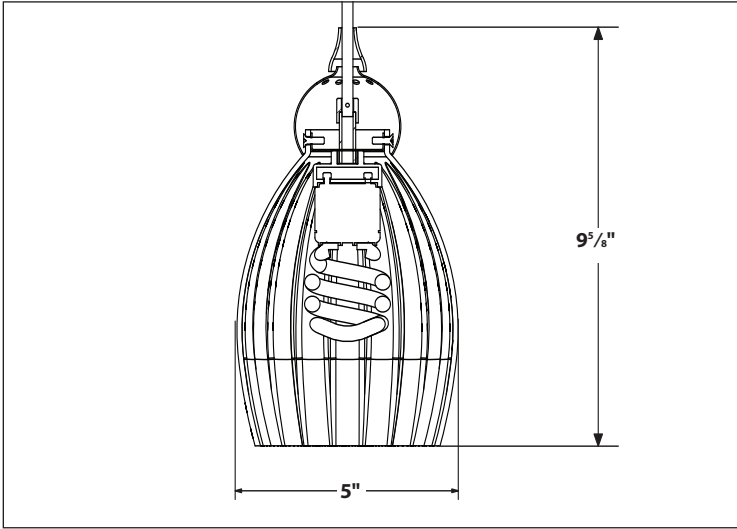

VEP113BUSCT (Blue)

VEP113AMSCT (Amber)

Red

White

Vietra

- Ribbed hand-blown glass
- Blue, amber, red & white finishes
- Black chrome finish top cap & ceiling canopy
- Cord adjustable to 6ft
- Adjusted from strain reliefs at canopy
- GU24 13W self-ballasted lamp included