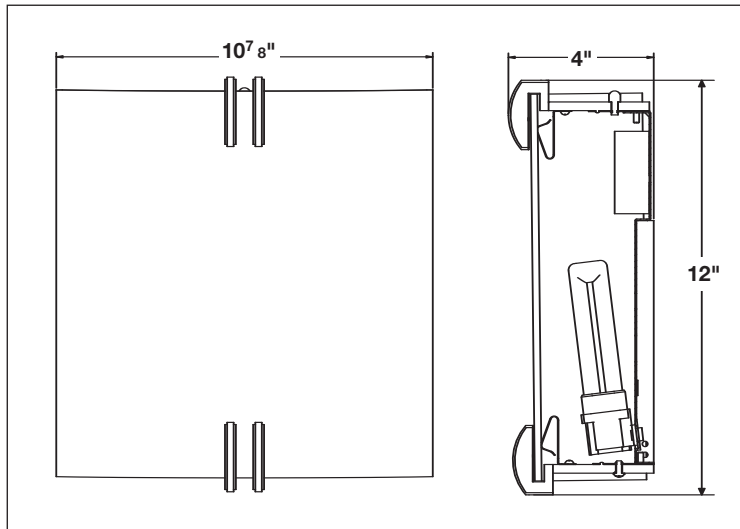

Century

- Polished chrome details
- Matte finished opal glass
- Outdoor fixture also available