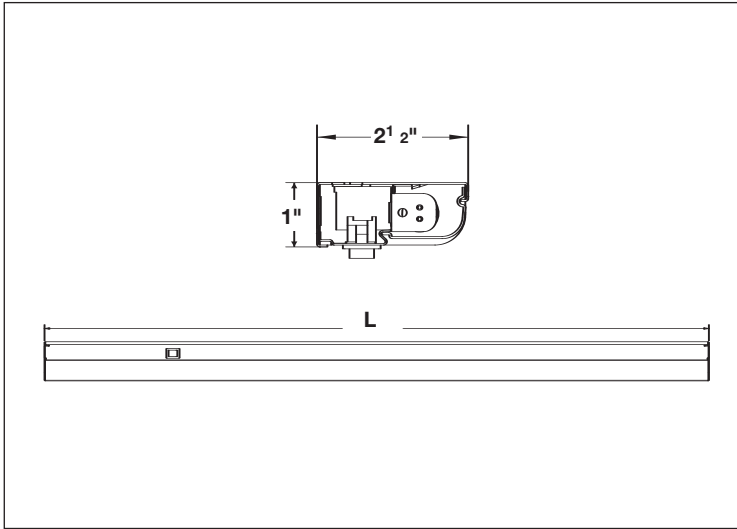

Tifton

- Narrow, low profile body
- Clear ribbed acrylic diffuser
- Quiet, efficient operation
- Instant-on, full light output
- Cool running
- Easy connect wiring terminals