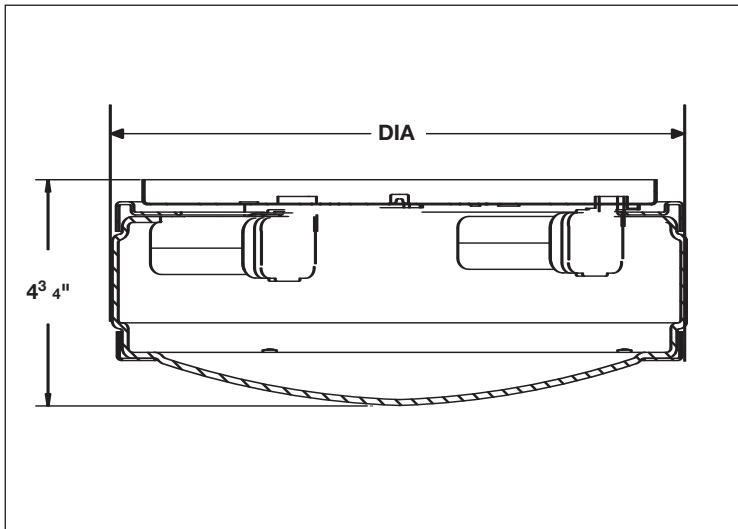

Fusion

- Subtle and contemporary
- Satin nickel finish
- Textured white glass diffuser