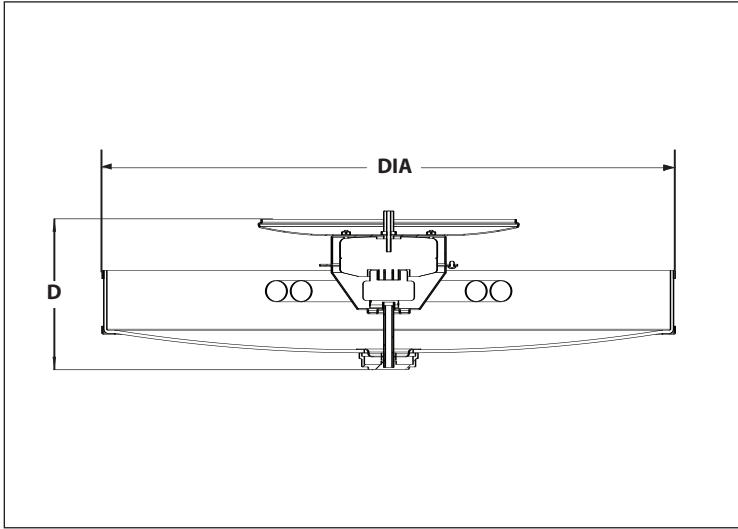

Sheridan

- Transitional styling
- Satin nickel finish with white acrylic linen shade for easy maintenance
- Champagne finish with hardback linen shade
- White acrylic bottom diffuser
- 2C lamp included