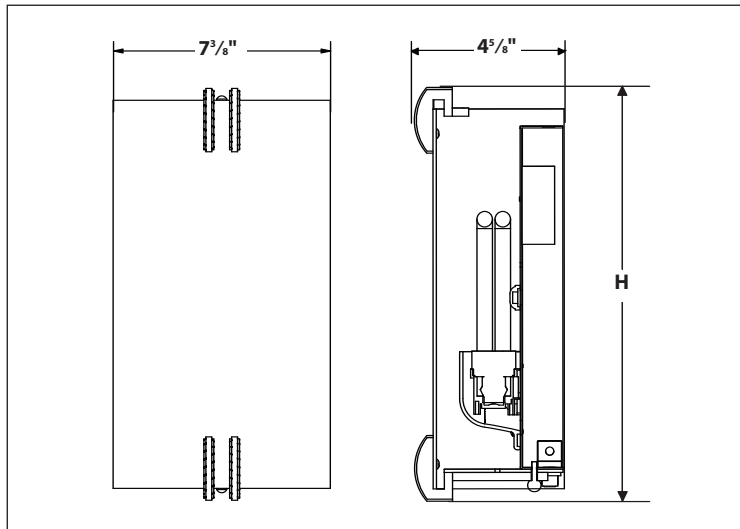

Century Sconce