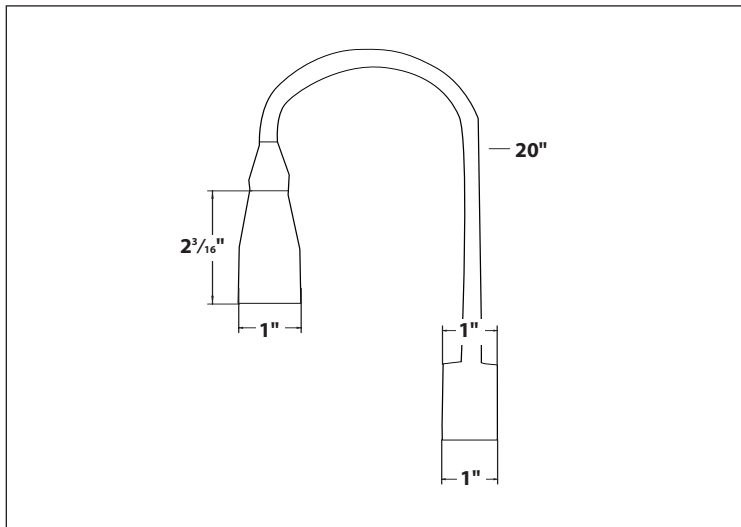

Flex LED

- 20" long flexarm
- Matte chrome finish
- Cool white or warm white lamp
- 1W high-power LED
- 51" connecting cable with plug-in connector attached
- Use only with 350mA constant current DC converter (PLSED/A)-order separately