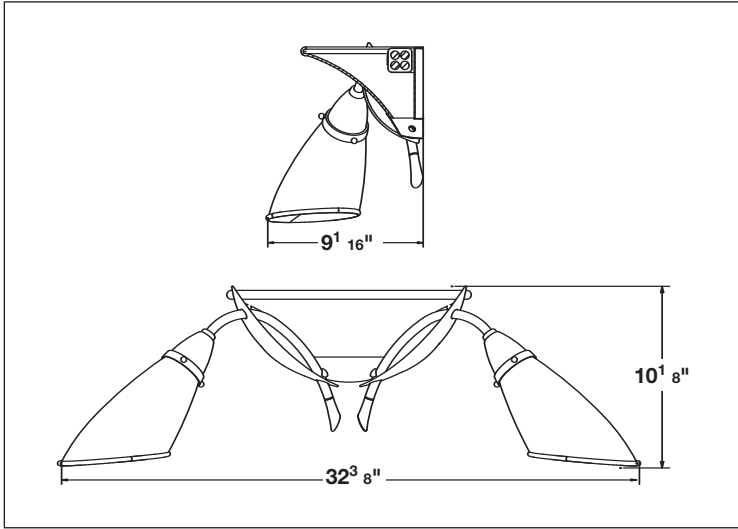

Iris

- Distinctive leaf detail
- Earthtone finish
- Handblown glass diffuser
- Lamps included