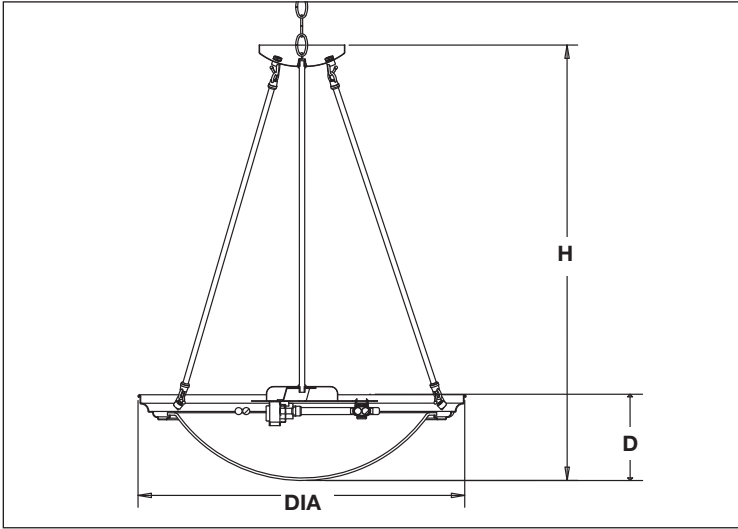

Duomo

- Decorative trimmed dome
- Adjustable chain
- Polished brass, white, rust, & brushed nickel finishes
- White alabaster glass diffuser
- Semi-flush also available

MODEL NO	LAMPS		DIMENSIONS			
WHITE	POLISHED BRASS	QTY	LAMP	H	D	DIA
H7313W	H7313PB	3	13W CFQ 4 PIN	18³/₄"	4³/₄"	21¹/₂"
H8413W	H8413PB	4	13W CFQ 4 PIN	21³/₈"	7"	30¹/₂"
BRUSHED NICKEL	RUST	QTY	LAMP	H	D	DIA
H7313BN	H7313R	3	13W CFQ 4 PIN	18³/₄"	4³/₄"	21¹/₂"
H8413BN	H8413R	4	13W CFQ 4 PIN	21³/₈"	7"	30¹/₂"

Also Available With 26W Electronic Quad Ballast-Consult Factory
2700K lamps recommended. Can be ordered separately. SKU# CFT13K27

Halifax

- Balanced aircraft cable suspension
- Satin nickel finish
- Hardback linen shade
- White acrylic top & bottom diffusers

MODEL NO	LAMPS		DIMENSIONS	
SATIN NICKEL	QTY	LAMP	H	DIA
HAP2054SNE9	2	(1) 22W FC8T9 (1) 32W FC12T9	21"	15³/₁₆"

Special Order By Request-Consult Factory