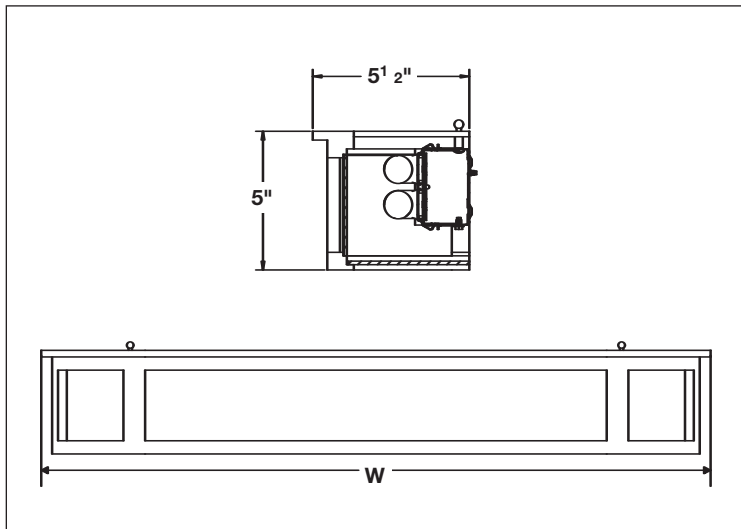

Rosetta

- Satin rosewood veneer finish
- White faux alabaster front diffuser
- White acrylic lower diffuser
- 2ft. model does not have center bar
- Wall mount only