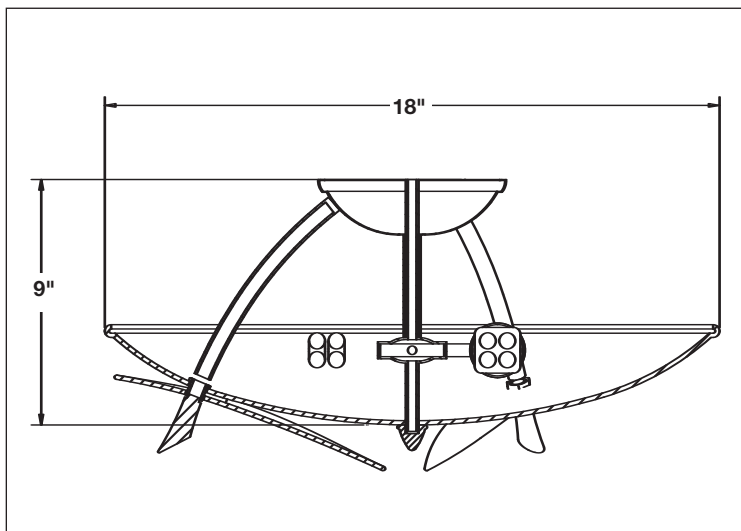

Iris

- Distinctive leaf detail
- Earthtone finish
- Swirled glass diffuser
- Close to ceiling design
- Lamps included