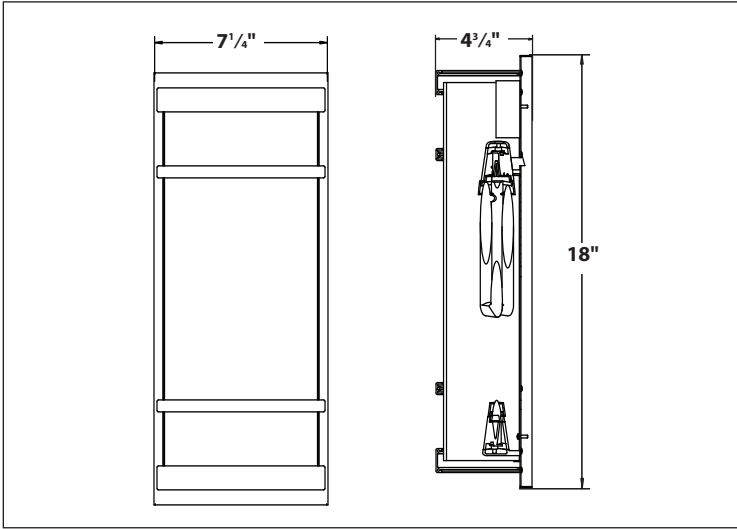

Brio Sconce

- Half cylinder with twin metal bands
- Oil-rubbed bronze & satin nickel finishes
- Matte white acrylic diffuser
- Enclosed top & bottom diffuser
- UL listed for wet locations
- Minimum starting temp 0° F
- Energy star qualified with optional photosensor

MODEL NO		LAMPS		DIMENSIONS		
SATIN NICKEL	OIL-RUBBED BRONZE	QTY	LAMP	H	W	D
BRW218SNEC	BRW218RBEC	2	18W CFQ 4 PIN	18"	7 1/4"	4 3/4"

2700K lamps recommended. Can be ordered separately. SKU# CFQ18K27