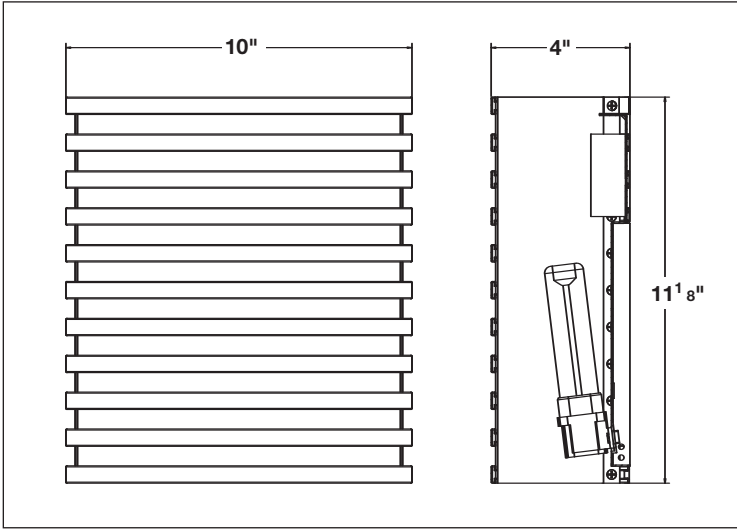

BBSS series

Bilbao Short

- Geometric linear design
- Satin aluminum finish
- White acrylic diffuser
- Enclosed top & bottom
- Vertical or horizontal mounting

BBSS213SAEC

Bilbao

- Geometric design
- Satin aluminum finish
- Opal glass diffuser
- Outdoor fixture also available