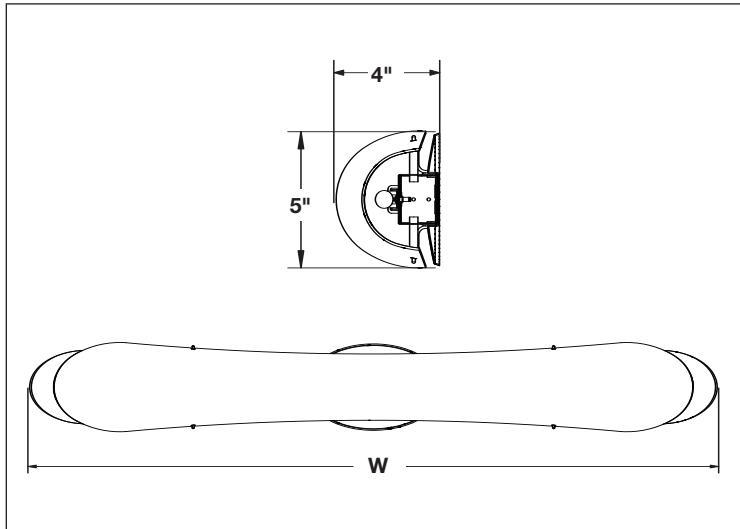

Helios

- Sleek & slender organic shape
- Polished chrome end caps & back plate
- Faux alabaster diffuser
- T5HO 2700K lamp included