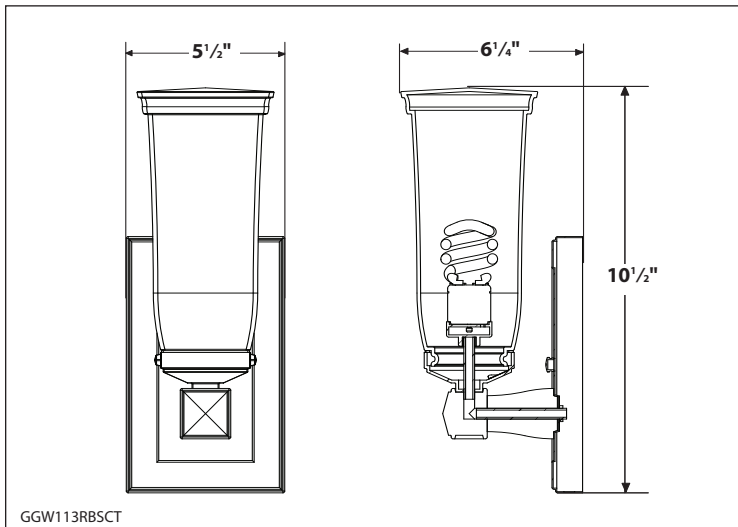

MODEL NO	LAMPS	DIMENSIONS			
OIL-RUBBED BRONZE	QTY	LAMP	H	W	D
GGW113RBSCT	1	13W MAX GU24-SELF BALLAST CFL	10 1/2"	5 1/2"	6 1/4"

2700K GU24 lamps included. Can be ordered separately. SKU # CFSB13K27