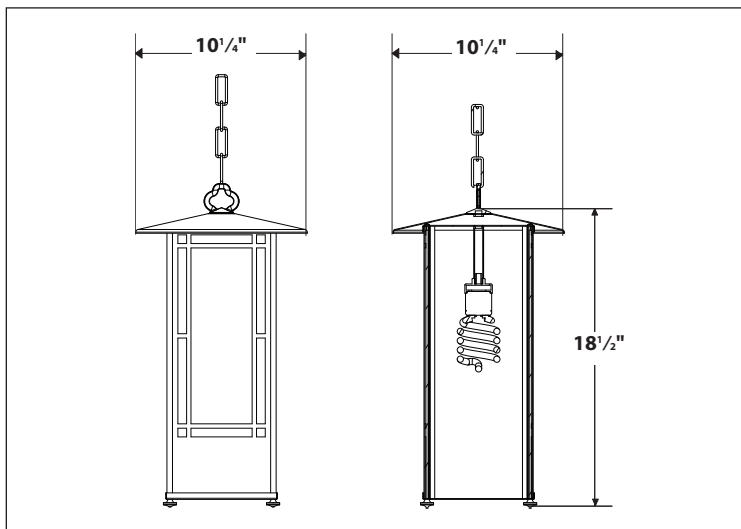

Eureka Pendant

- Moss brown finish
- Tinted glass diffuser panels
- Minimum starting temp 0° F
- 6ft adjustable chain length
- 26W GU24 self-ballasted lamp included