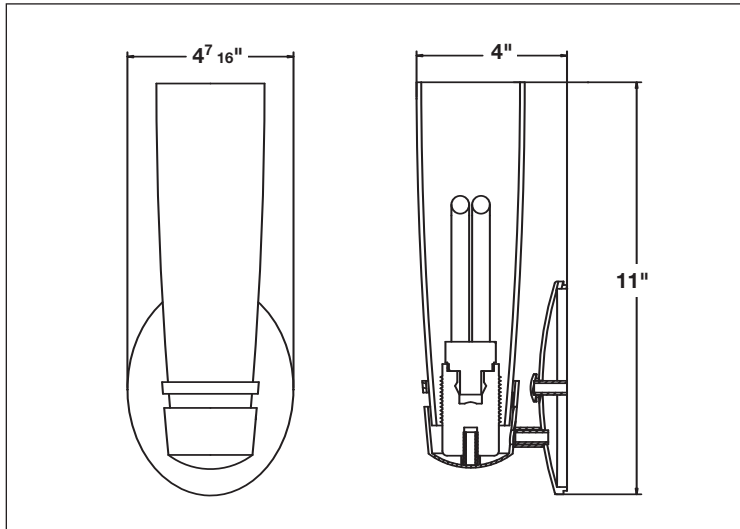

- Aluminum die-cast metal body
- Satin nickel & oil-rubbed bronze finishes
- Hand-blown opal glass diffuser
- Outdoor fixture also available

MODEL NO		LAMPS		DIMENSIONS		
OIL-RUBBED BRONZE	SATIN NICKEL	QTY	LAMP	H	W	D
ARS118RBEC	ARS118SNEC	1	18W CFQ 4 PIN	11"	4 7/16"	4"