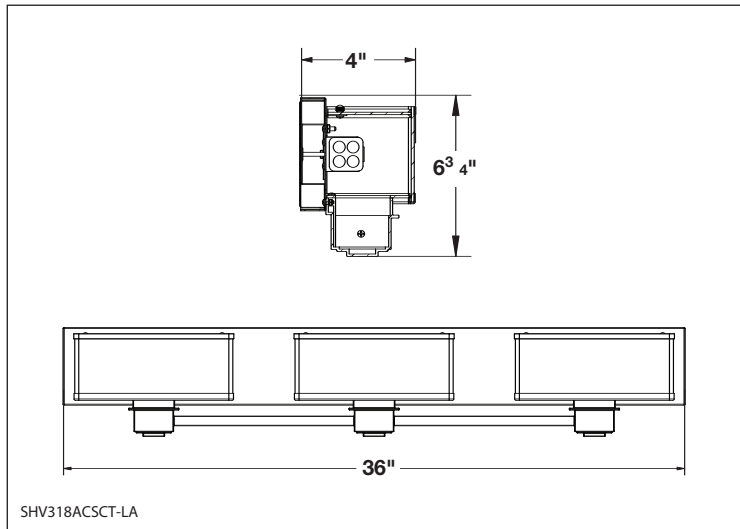

MODEL NO	LAMPS		DIMENSIONS		
	QTY	LAMP	H	W	D
HEV124PCEST	1	24W T5HO	5"	27 ³ / ₈ "	4"
HEV139PCEST	1	39W T5HO	5"	39 ³ / ₄ "	4"
HEV154PCEST	1	54W T5HO	5"	51 ¹ / ₂ "	4"

2700K lamp included.

Sheridan

- Transitional styling
- White acrylic linen shade in champagne & satin nickel finishes
- 3 or 4 arm models
- 18W GU24 self-ballasted lamps included