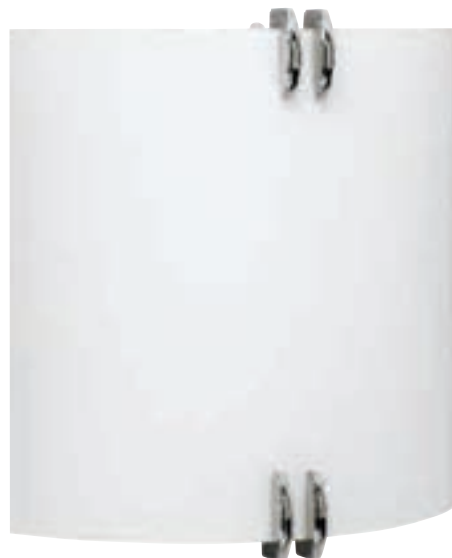

Century

- Polished chrome details
- Matte finished opal glass
- Outdoor fixture also available

CES213PCEC (shown)

CES218PCEC