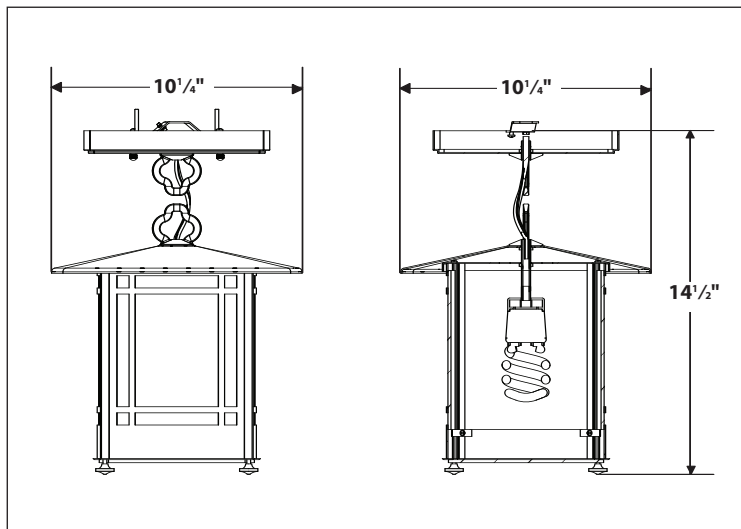

Eureka Flush