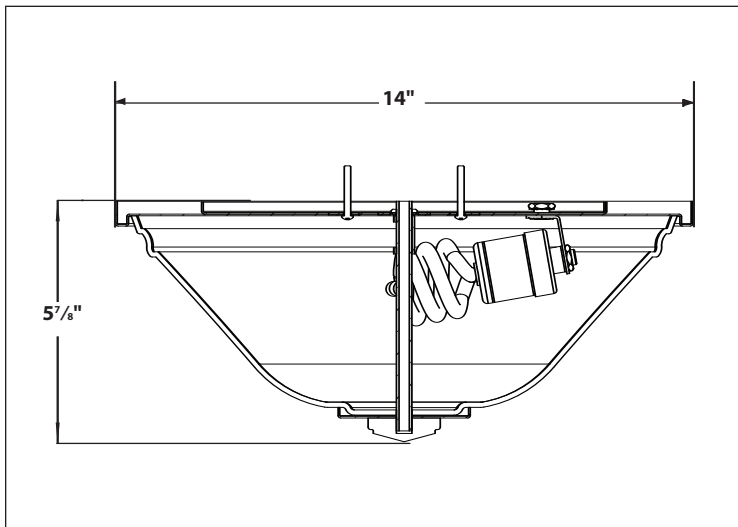

Glasgow Flush

MODEL NO	LAMPS	DIMENSIONS			
OIL-RUBBED BRONZE	QTY	LAMP	H	W	D
GGF218RBSCT	2	18W MAX GU24-SELF BALLAST CFL	5 7/8"	14"	14"

2700K GU24 lamps included. Can be ordered separately. SKU # CFSB18K27