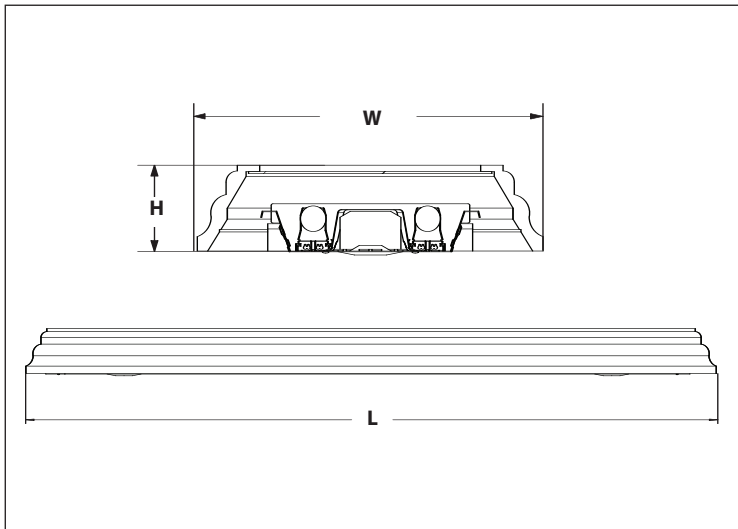

Winchester

- Classic profile wood molding
- White, unfinished & cherry finishes
- Smooth white acrylic diffuser
- Flush to ceiling