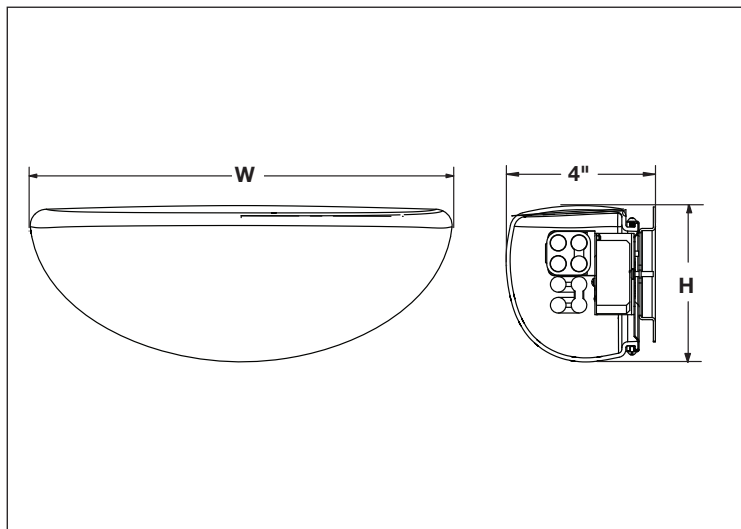

Metro

- Contemporary design
- Enclosed white glass diffuser

MODEL NO	LAMPS		DIMENSIONS		
WHITE	QTY	LAMP	H	W	D
MES213WEC	2	13W CFQ 4 PIN	4 1/8"	13"	4"
MES218WEC	2	18W CFQ 4 PIN	6 1/4"	17"	4"

2700K lamps recommended. Can be ordered separately. SKU# CFQ13K27, SKU# CFQ18K27