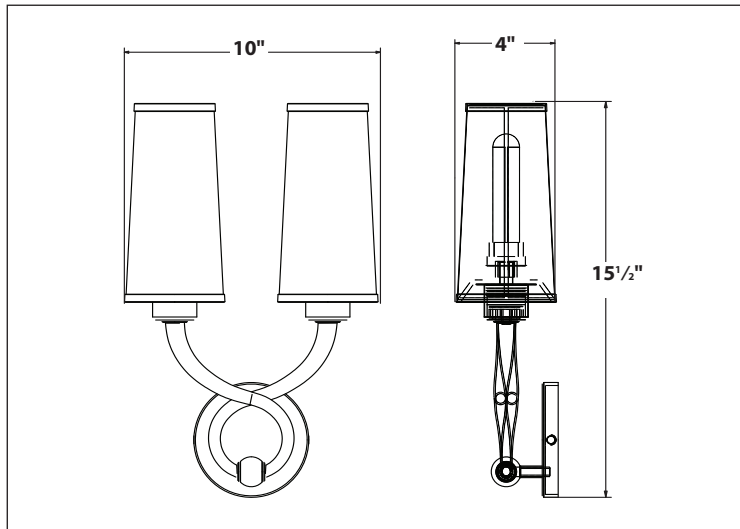

Huron

MODEL NO	LAMPS		DIMENSIONS		
	QTY	LAMP	H	W	D
POLISHED CHROME	1	18W CFQ 4 PIN	17 3/4"	3 7/8"	4"

2700K lamps recommended. Can be ordered separately. SKU# CFQ18K27

- Single torch metal base
- Polished chrome finish
- Acrylic linen pattern shade with decorative top & bottom trim
- Enclosed top & bottom

18W CFQ

Hudson

MODEL NO	LAMPS		DIMENSIONS		
	QTY	LAMP	H	W	D
SATIN NICKEL	2	18W CFQ 4 PIN	15 1/2"	10"	4"

2700K lamps recommended. Can be ordered separately. SKU# CFQ18K27

- Inter-weaving double torch
- Satin nickel finish
- Twin hardbacked linen shades
- Enclosed top
- Cylinder linen shades optional

18W CFQ