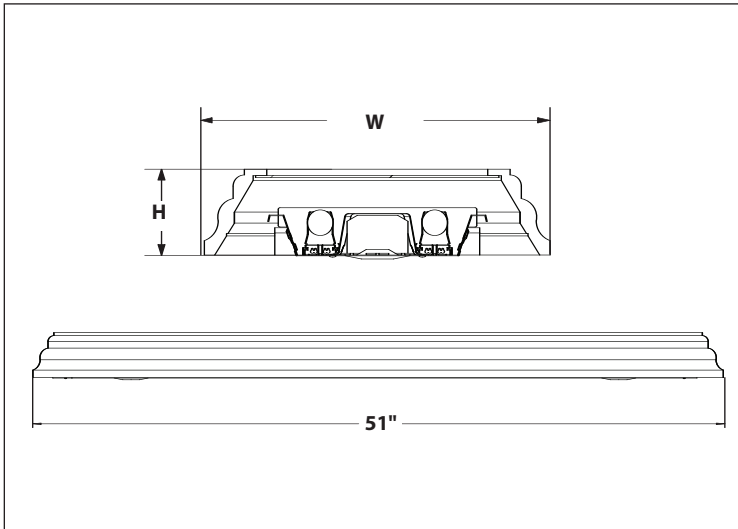

Rockwell

- Intricate rope inlay pattern
- Mahogany, oak & white finishes
- Solid wood crown molding
- Smooth white acrylic diffuser
- Flush to ceiling