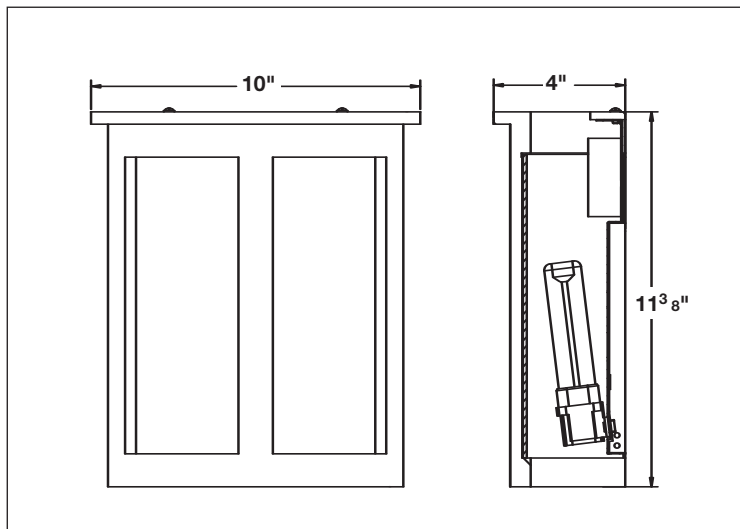

Rosetta

- Open top & bottom for wall wash effect
- Satin rosewood veneer finish
- White faux alabaster acrylic diffuser