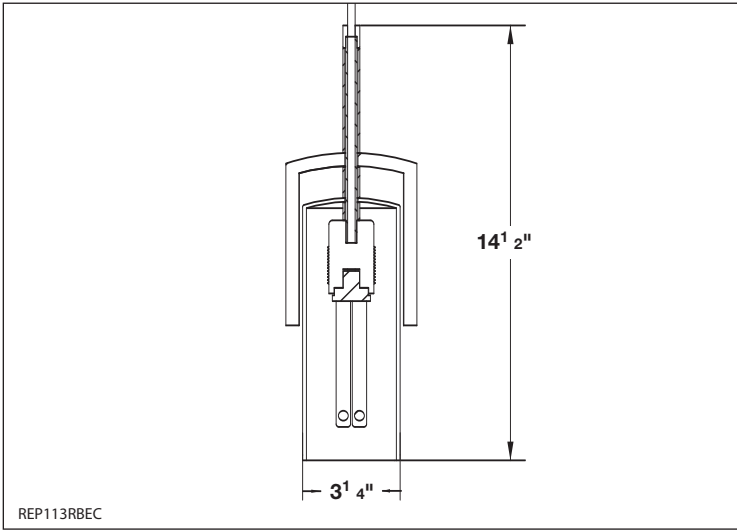

Restoration