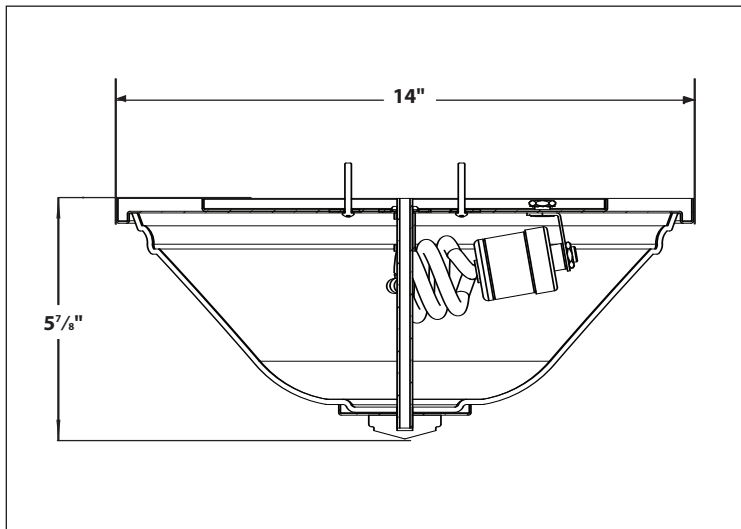

Glasgow

- Indoor or outdoor use
- Oil-rubbed-bronze finish
- Fully enclosed
- Tea-stained glass diffuser
- 18W GU24 self-ballasted lamps included