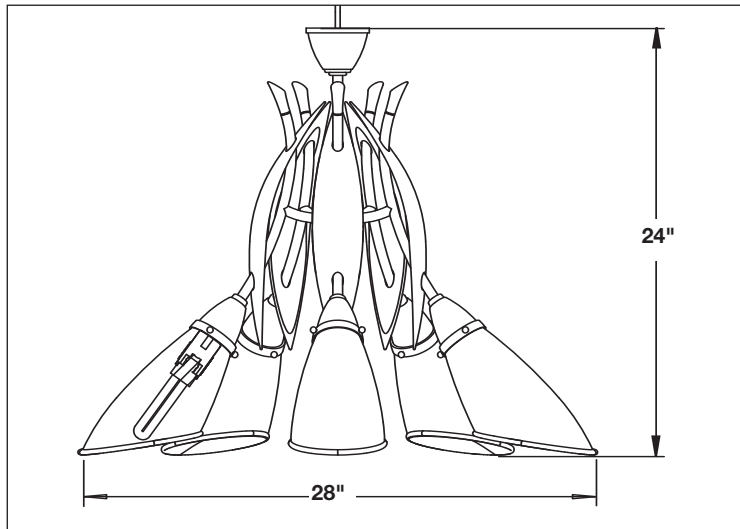

Helios

- Tall & slender organic shape
- Oil-rubbed bronze with tea stained linen patterned glass & polished chrome with wispy white glass
- Handblown glass diffuser
- Cast metal body
- Cord length adjustable to 6ft
- Adjusted from strain reliefs at canopy

MODEL NO		LAMPS		DIMENSIONS		
OIL-RUBBED BRONZE	POLISHED CHROME	QTY	LAMP	H	W	L
HEP118RBEC	HEP118PCEC	1	18W CFQ 4 PIN	25"	3³/₈"	ADJ

2700K lamps recommended. Can be ordered separately. SKU# CFQ18K27

Iris

- Distinctive leaf detail
- Earthtone finish
- Petal-shaped hand-blown glass diffuser
- Diffuser fully enclosed to hide lamp
- 6ft adjustable chain length
- Lamps included

MODEL NO		LAMPS		DIMENSIONS		
EARTHTONE	QTY	LAMP	H	W	L	
IRP518ETEC	5	18W CFQ 4 PIN	24"	28"	ADJ	

2700K lamps included. Can be ordered separately. SKU# CFQ18K27