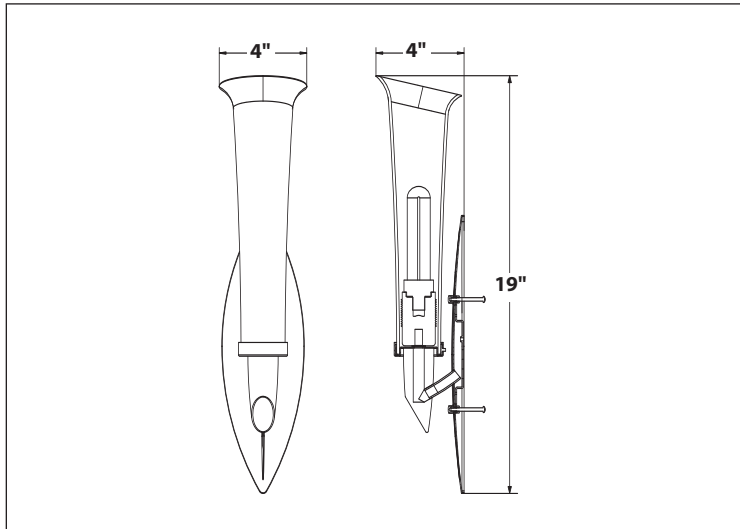

- Tall & slender organic shape
- Oil-rubbed bronze with tea-stained linen glass & polished chrome with wispy white glass
- Cast metal body

MODEL NO		LAMPS		DIMENSIONS		
OIL-RUBBED BRONZE	POLISHED CHROME	QTY	LAMP	H	W	D
HES118RBE	HES118PCE	1	18W CFQ 4 PIN	19"	4"	4"