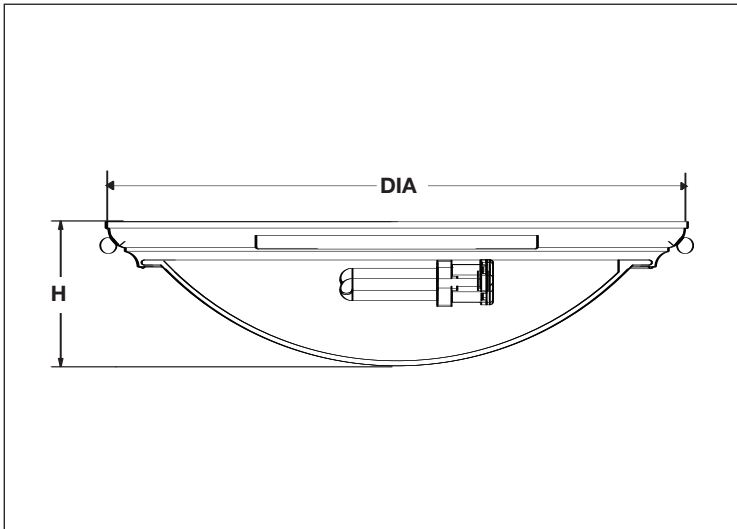

Duomo

- Traditional styling
- Rust, white, polished brass, & brushed nickel finishes
- Decorative dome
- Alabaster swirl glass diffuser