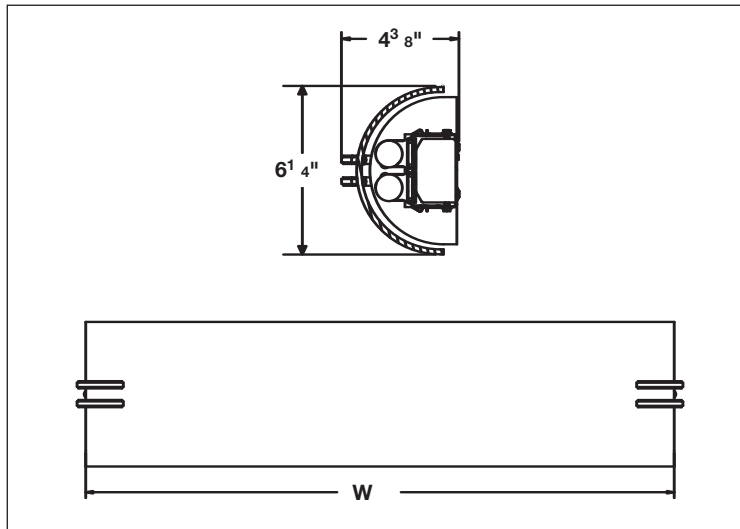

Century

- Sculptural polished chrome details
- Smooth white acrylic diffuser