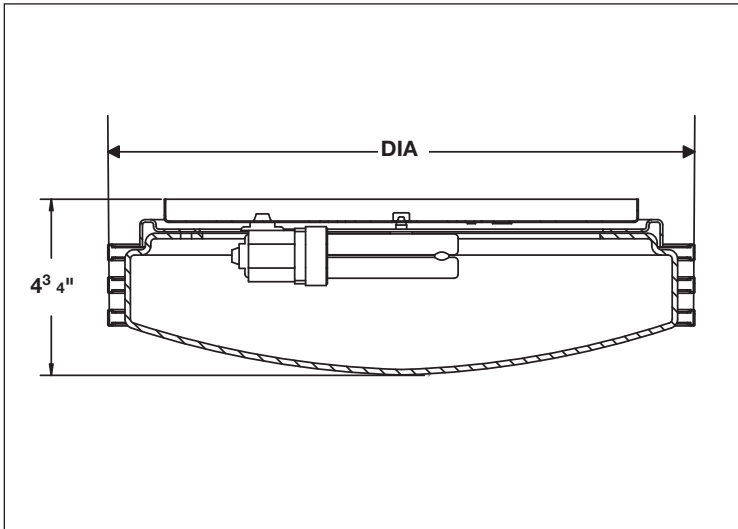

Bilbao

- Geometric ring design
- Satin aluminum finish
- Frosted glass diffuser