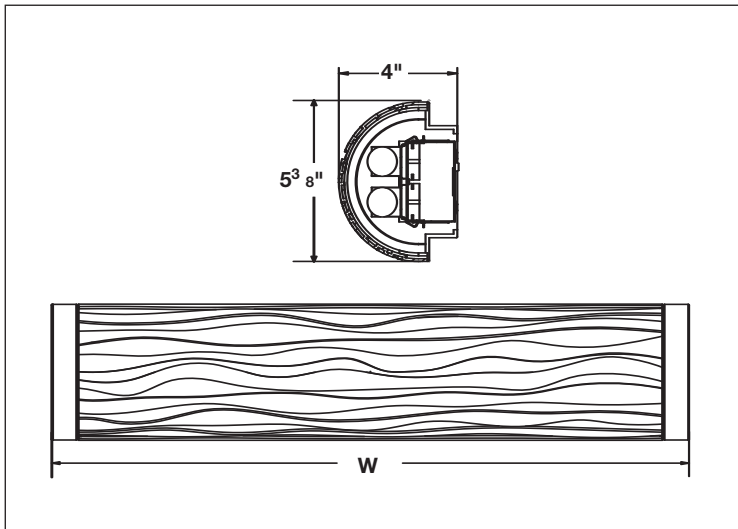

Fusion

- Satin nickel finish
- Handblown white textured glass diffuser
- 2ft. model does not have center ring
- Wall mount only