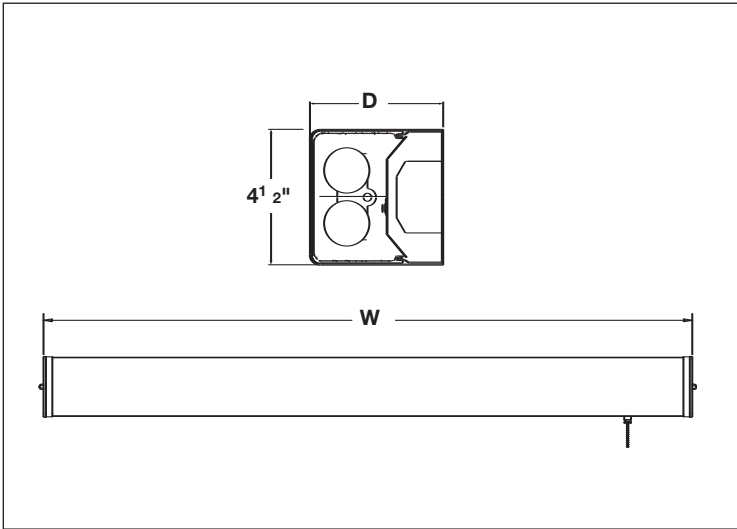

Carelite

- 2 or 3 light option with night light
- White, walnut & oak finishes
- Die-formed steel housing
- Ribbed & prismatic combination lens provides glare-free illumination
- 3-circuit resident control chain
- Front baffle & center divider between up & down light