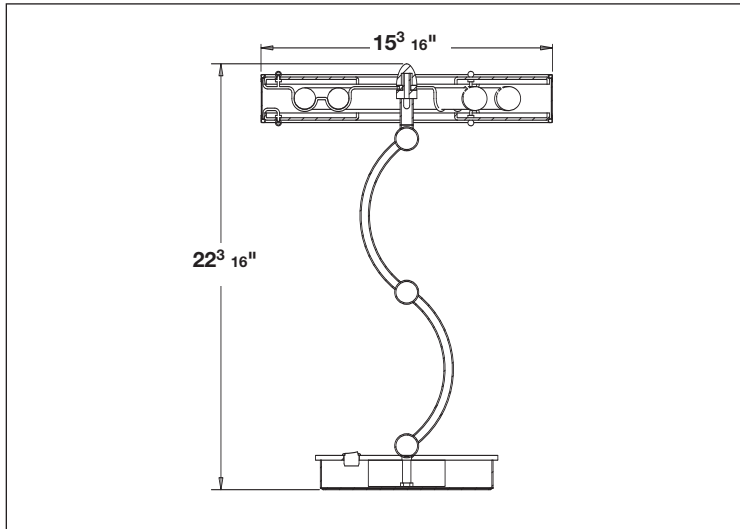

Halifax Desk