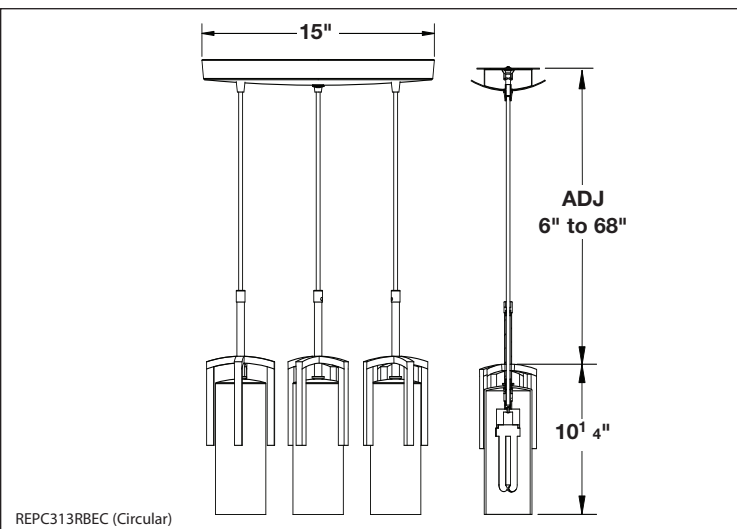

Restoration