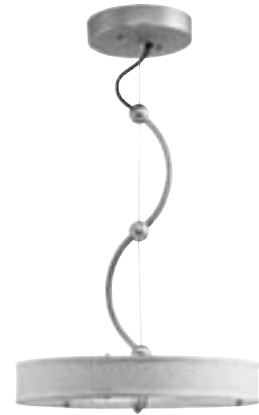

- Balanced aircraft cable suspension
- Satin nickel finish
- Hardback linen shade
- White acrylic top & bottom diffusers