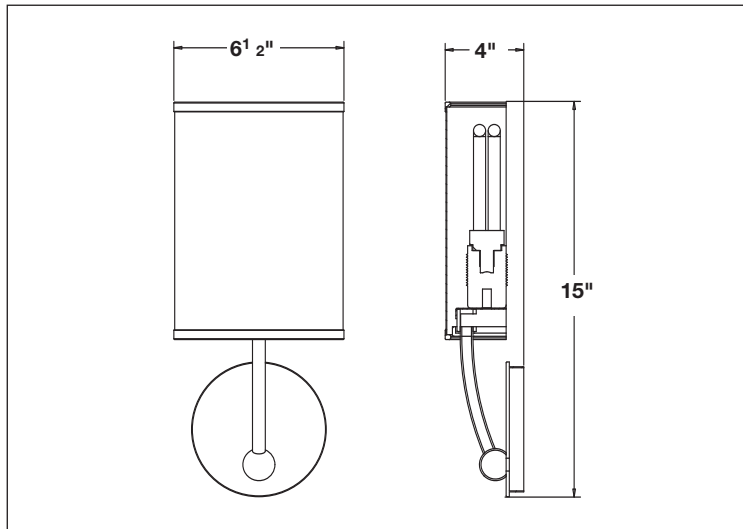

Halifax

- Simple, low profile form
- Satin nickel finish
- Hardback linen shade