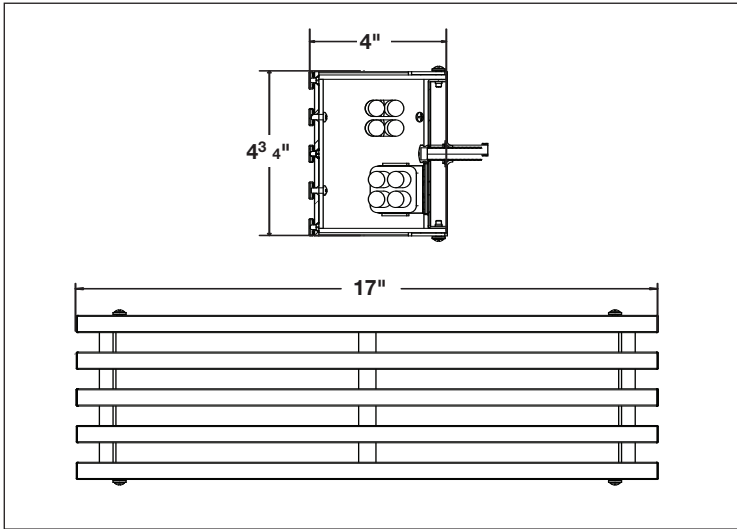

Bilbao Short

- Geometric linear design
- Satin aluminum finish
- White acrylic diffuser
- Enclosed top & bottom
- Vertical or horizontal mounting