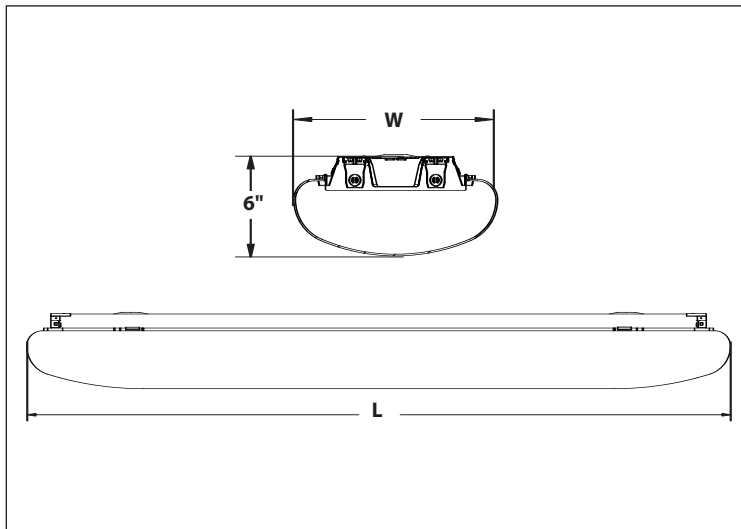

Rigby

- Popular linear cloud design
- White acrylic diffuser
- Contoured edge