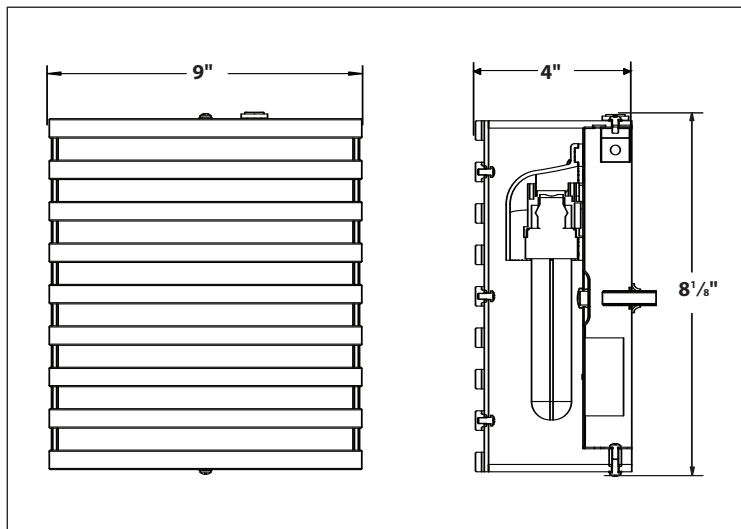

MODEL NO	LAMPS		DIMENSIONS		
	QTY	LAMP	H	W	D
SATIN NICKEL	1	18W CFQ 4 PIN	10 7/8"	11 1/2"	4 1/2"

2700K lamps recommended. Can be ordered separately. SKU# CFQ13K27

Bilbao Sconce

- One piece die-cast aluminum grille
- White acrylic lens
- Enclosed top & bottom diffuser
- UL listed for wet locations
- Minimum starting temp 0° F
- Energy star qualified with optional photosensor