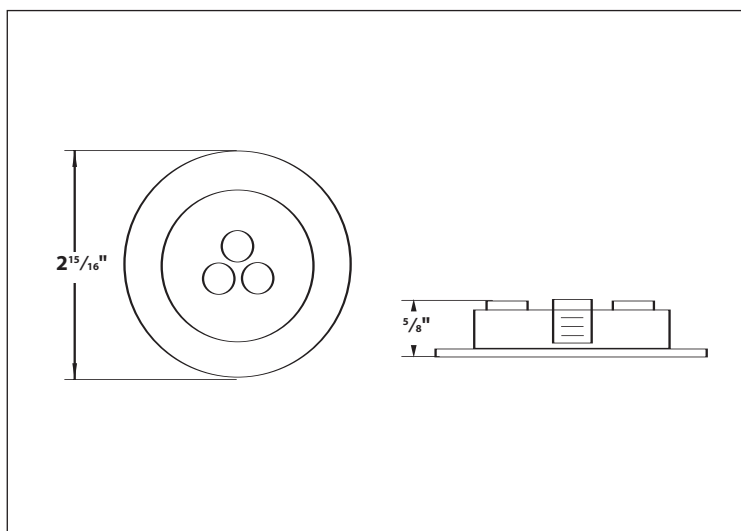

ARF LED

- Recessed depth only 5/8in or 1/2in with spacer ring
- Tempered glass lens
- Use only with 350 mA constant current DC converter (PLSED/A)- order separately
- Attached 72in connecting cable
- Only 3W power consumption (3 x 1W LED)
- Choose from 3200K WW or 5500K CW