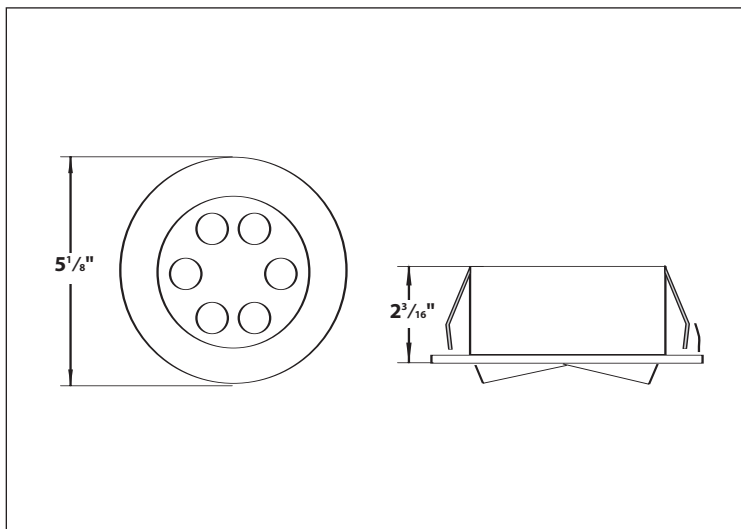

Big 6 LED

- Perfect for larger display cases & in soffits
- Recessed depth $2\frac{3}{16}$ in +/- 10° swivel
- Comes with 350 mA constant current DC converter
- Attached 36in connecting cable
- Only 6W power consumption (6 x 1W LED's)
- Choose from 3200K WW or 5500K CW