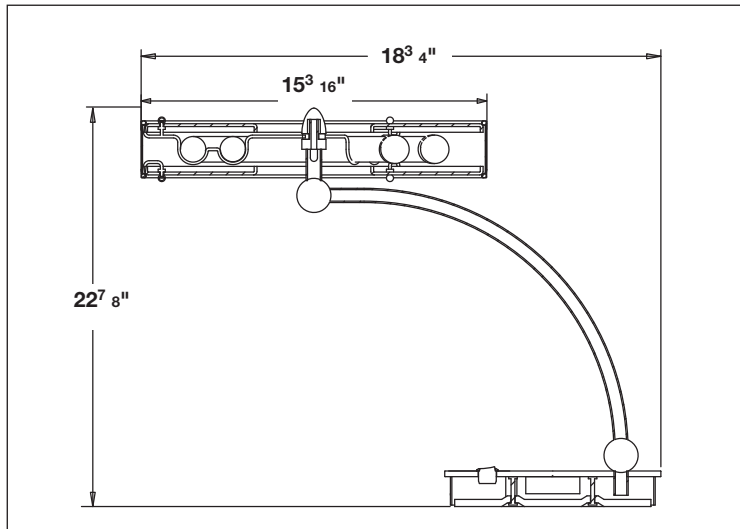

Halifax Task

MODEL NO	LAMPS		DIMENSIONS		
	QTY	LAMP	H	W	DIA
HAT2054SNE9CD (CONVENIENCE/DATA)	2	(1) 22W FC8T9 (1) 32W FC12T9	22⁷/₈"	18³/₄"	15³/₁₆"
HAT2054SNE9	2	(1) 22W FC8T9 (1) 32W FC12T9	22⁷/₈"	18³/₄"	15³/₁₆"

Special Order By Request-Consult Factory

- Arm swivels for easy adjustment
- Satin nickel finish
- Hardback linen shade
- White acrylic diffusers on top & bottom
- Convenience outlets & data port available
- On/off rocker switch