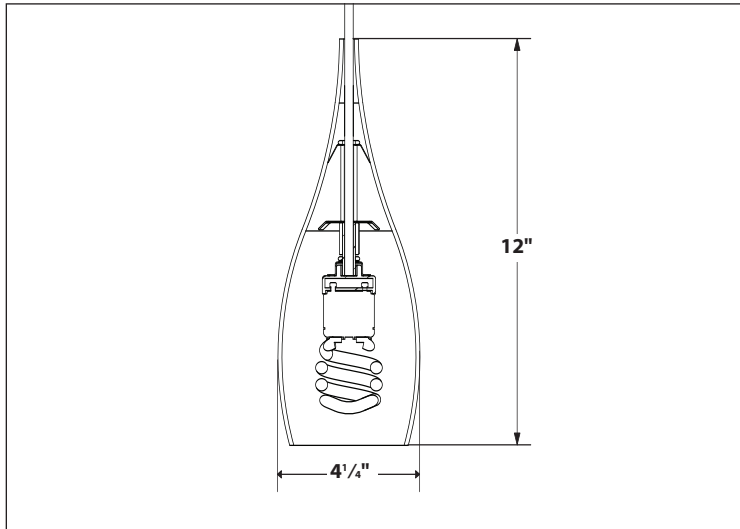

Droplet

- Slender hand-blown glass form
- Red, blue, warm grey & amber finishes
- Hand-decorated linear pattern
- Cord adjustable to 6ft
- Adjusted from strain reliefs at canopy
- 13W GU24-self ballasted lamp included

MODEL NO		LAMPS		DIMENSIONS		
BLUE	WARM GREY	QTY	LAMP	H	W	L
DLP113BUSCT	DLP113GRSCT	1	13W MAX GU24-SELF BALLAST CFL	12"	4 1/4"	ADJ
AMBER	RED	QTY	LAMP	H	W	L
DLP113AMSCT	DLP113RDSCT	1	13W MAX GU24-SELF BALLAST CFL	12"	4 1/4"	ADJ

2700K GU24 lamp included. Can be ordered separately. SKU# CFSB13K27