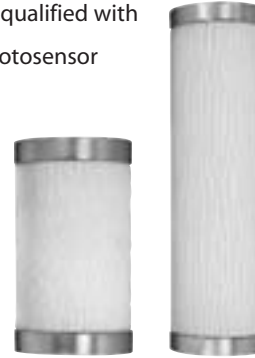

MODEL NO	LAMPS		DIMENSIONS		
	QTY	LAMP	H	W	D
FUW113SNEC	1	13W CFQ 4 PIN	9 3/4"	5 3/8"	4 1/8"
FUW213SNEC	2	13W CFQ 4 PIN	19 3/8"	5 3/8"	4 1/8"

2700K lamps recommended. Can be ordered separately. SKU # CFQ13K27

- Satin nickel finish
- Unique patterned white glass diffuser
- UL listed for wet locations
- Minimum starting temp 0° F
- Available in (2) sizes
- Energy star qualified with optional photosensor