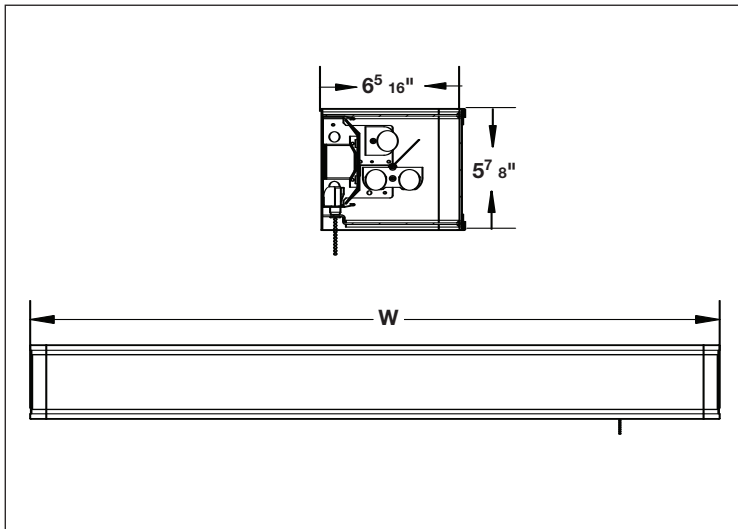

Sheridan

- White acrylic linen shade with champagne finish
- White acrylic diffuser closes top & bottom of shade
- 3-circuit resident control pull chain
- Night light
- Center divider between up & down light