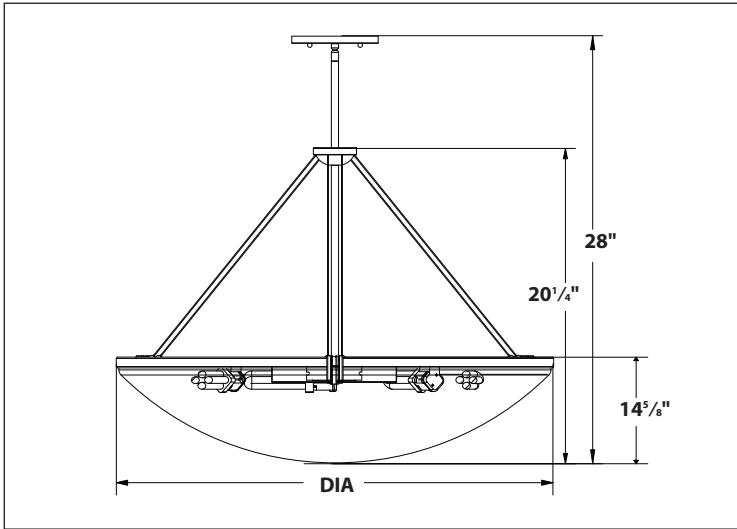

Century

- Satin aluminum finish with polished chrome accents
- Matte white acrylic diffuser
- Suspension by stainless steel aircraft cable
- Overlay available-consult factory