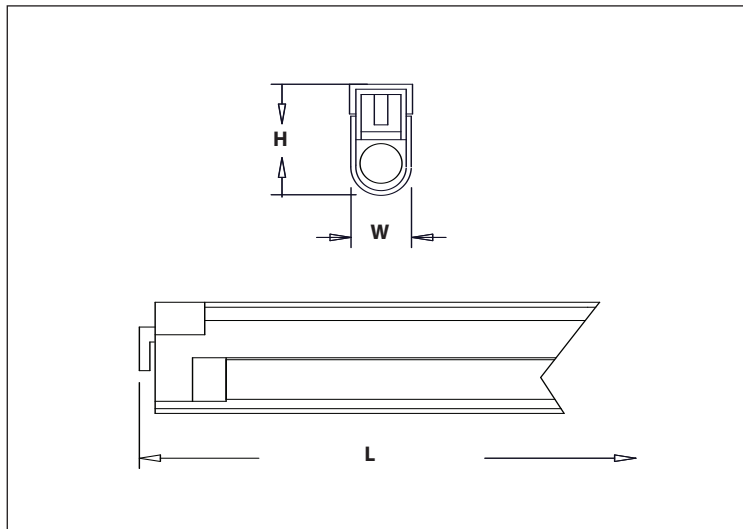

Mini-Linkable

- Slim T4 & T5 lamps
- Less than 1in wide
- Acrylic diffuser
- Connectors permit continuous lighting up to 200W
- Hardwire or plug-in capabilities
- Lamp & mounting clips included