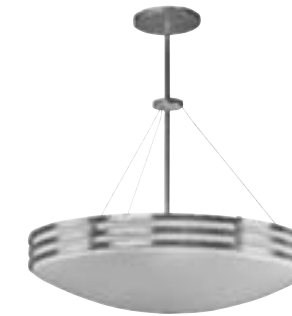

Bilbao Pendant

- Satin aluminum finish
- Matte white acrylic diffuser
- Suspension by adjustable stainless steel aircraft cable
- Overlay available upon request