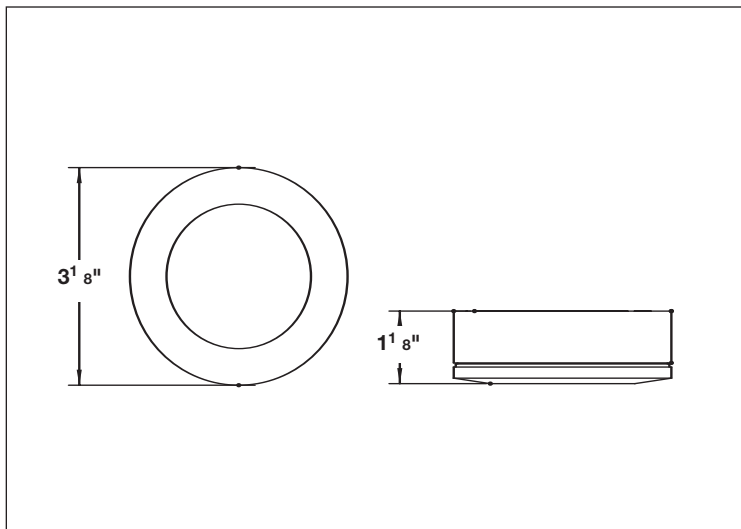

Xenon Pucks

- Frosted lens reduces glare
- Nickel, black, & white finishes
- Quick connect terminals
- Aluminum reflectors
- Surge protected transformers required-order separately
- 18W xenon bulb included
- Available in single or 3-pack

MODEL NO			LAMPS		DIMENSIONS	
WHITE	BLACK	NICKEL	QTY	LAMP	D	DIA
XP1-W	XP1-B	XP1-N	1	18W WEDGE BASE	1 1/8"	3 1/8"
XPK3-W	XPK3-B	XPK3-N	3	18W WEDGE BASE W/60W TRANSFORMER	1 1/8"	3 1/8"
HT-60			1	60W TRANSFORMER W/TERMINAL BLOCK & 6' CORD & PLUG		
HT-150*			1	150W TRANSFORMER CLASS II		
HT-300*			1	300W TRANSFORMER CLASS II		

*Hardwire only