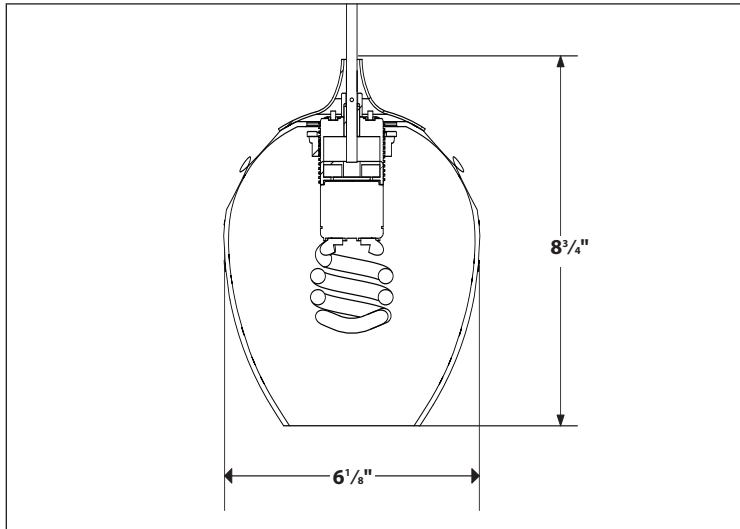

Biscayne

- Gold, red, blue & white finishes
- Hand-blown glass diffuser with glossy & matte finish
- Cord adjustable to 6ft
- Adjusted from strain reliefs at canopy
- 13W GU24 self-ballasted lamp included

MODEL NO		LAMPS		DIMENSIONS		
WHITE	GOLD	QTY	LAMP	H	W	L
BSP113WHSCT	BSP113GLSCT	1	13W MAX GU24-SELF BALLAST CFL	8 3/4"	6 1/8"	ADJ
RED	BLUE	QTY	LAMP	H	W	L
BSP113RDSCT	BSP113BUSCT	1	13W MAX GU24-SELF BALLAST CFL	8 3/4"	6 1/8"	ADJ

2700K GU24 lamp included. Can be ordered separately. SKU# CFSB13K27