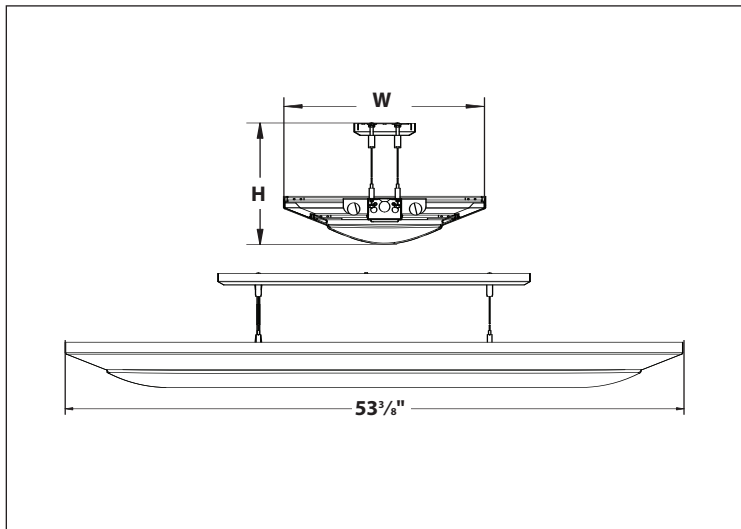

Aeon Suspended