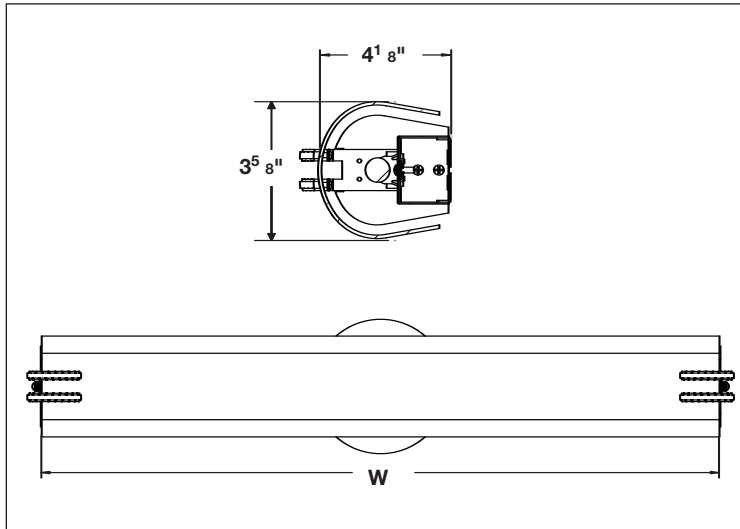

CEV232PCE8

Century T5

- Sleek profile
- Polished chrome end cap detail
- Smooth white acrylic diffuser
- High output/high efficiency
- Matching 5in dia. backplate included
- T5HO 2700K lamp included

MODEL NO	LAMPS		DIMENSIONS		
	QTY	T5	H	W	D
CEV124PCE5T	1	24W T5HO	3 ⁵ / ₈ "	26 ¹ / ₄ "	4 ¹ / ₈ "
CEV139PCE5T	1	39W T5HO	3 ⁵ / ₈ "	38 ¹ / ₈ "	4 ¹ / ₈ "
CEV154PCE5T	1	54W T5HO	3 ⁵ / ₈ "	50"	4 ¹ / ₈ "