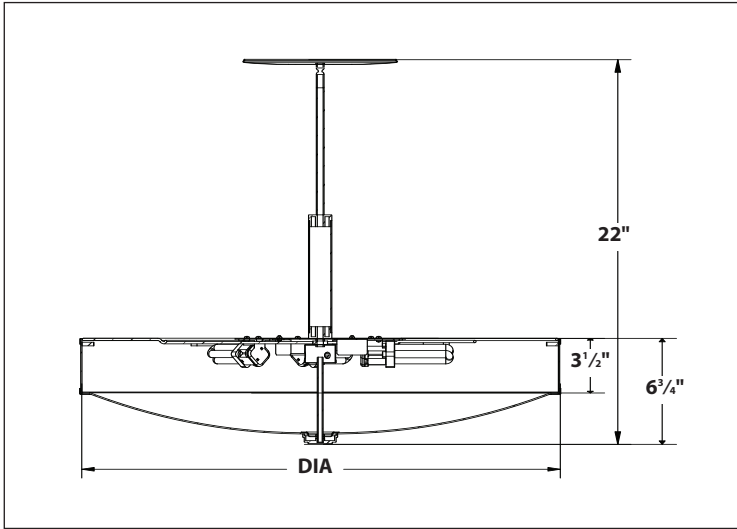

Sheridan

MODEL NO	LAMPS		DIMENSIONS		
	QTY	LAMPS	H	D	DIA
CHAMPAGNE	4	13W CFQ 4 PIN	22"	6 ³ / ₄ "	25"
SHP613ACEC	6	13W CFQ 4 PIN	22"	6 ³ / ₄ "	31"

Additional Stem Lengths Available-Consult Factory
2700K lamps recommended. Can be ordered separately. SKU# CFQ13K27