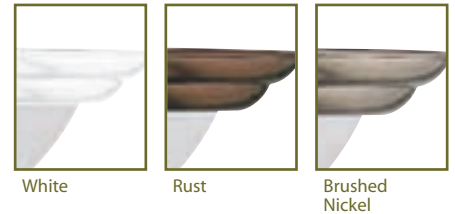

H series

Duomo

- Decorative trimmed dome
- Adjustable chain
- Polished brass, white, rust, & brushed nickel finishes
- White alabaster glass diffuser
- Semi-flush also available

H7313PB (shown)

H7413PB

HAP series

Halifax

- Balanced aircraft cable suspension
- Satin nickel finish
- Hardback linen shade
- White acrylic top & bottom diffusers

HAP2054SNE9