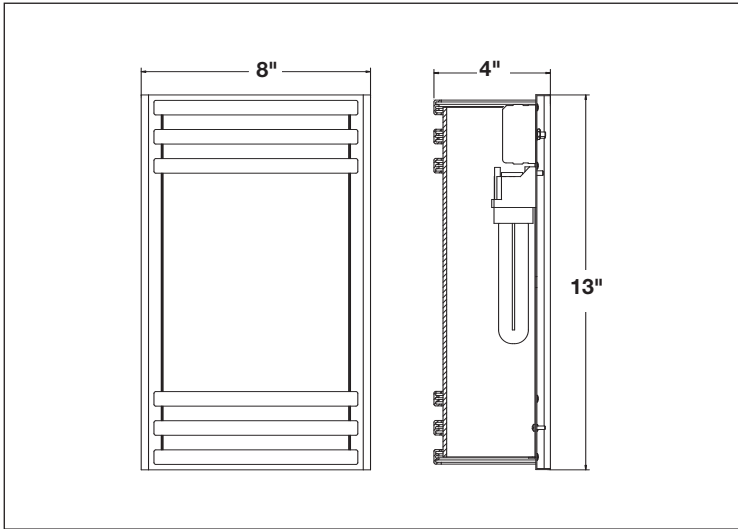

Trillium

- Triple metal band half cylinder
- Satin nickel, oil-rubbed bronze & satin brass finishes
- Matte white acrylic diffuser
- Ideal for lobbies & high ceilings
- Outdoor fixture also available

MODEL NO		LAMPS		DIMENSIONS		
SATIN BRASS	OIL-RUBBED BRONZE	QTY	LAMP	H	W	D
TRS213SBEC	TRS213RBEC	2	13W CFQ 4 PIN	13"	8"	4"
SATIN NICKEL		QTY	LAMP	H	W	D
TRS213SNEC		2	13W CFQ 4 PIN	13"	8"	4"

2700K lamps recommended. Can be ordered separately. SKU# CFQ13K27