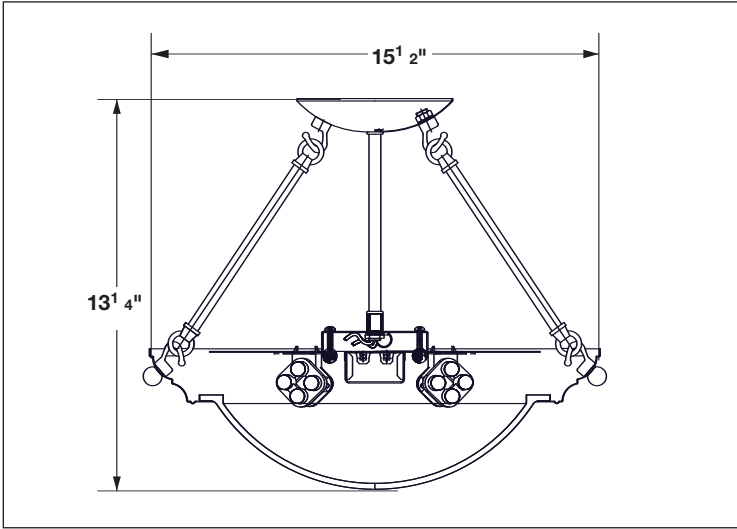

Duomo

- Decorative trimmed dome
- Brushed nickel, white, polished brass, & rust finishes
- White alabaster glass diffuser