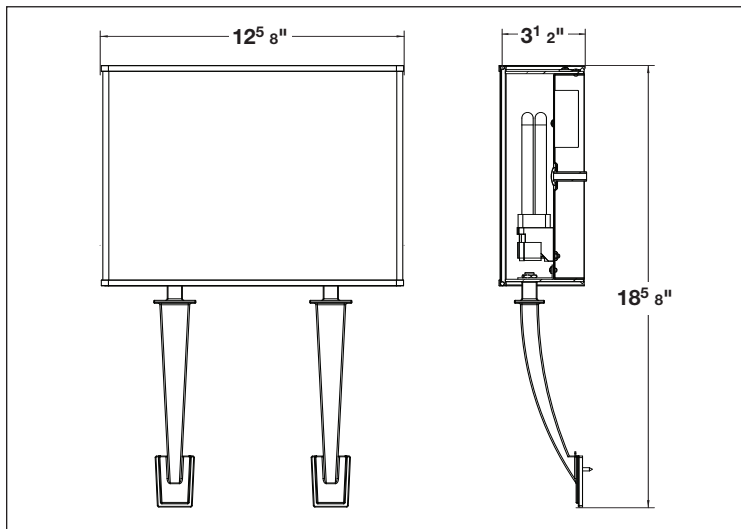

MODEL NO	LAMPS		DIMENSIONS		
	QTY	LAMP	H	W	D
SATIN NICKEL					
SHS213SNEC-LA	2	13W CFQ 4 PIN	18⁵/₈"	12⁵/₈"	3¹/₂"
CHAMPAGNE					
SHS218ACEC	2	18W CFQ 4 PIN	18⁵/₈"	12⁵/₈"	3¹/₂"

2700K lamps recommended. Can be ordered separately. SKU# CFQ13K27, SKU# CFQ18K27