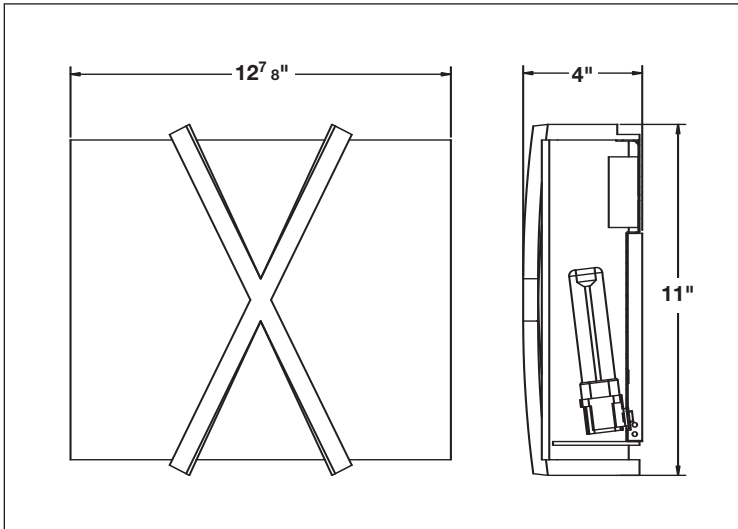

Restoration

- Take the "X" to new heights
- Oil-rubbed bronze finish
- Opal white glass diffuser
- Cast metal frame