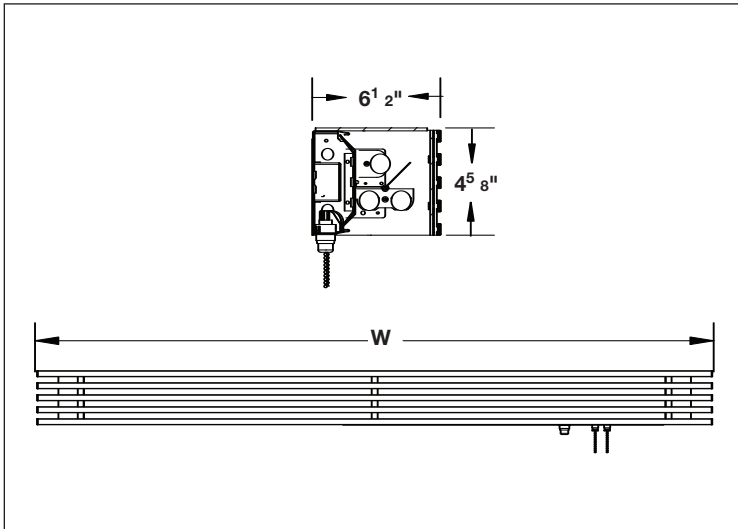

Bilbao

- Bold geometric lines
- Satin aluminum finish
- White acrylic top & bottom diffuser
- 3-circuit resident control pull chain
- Night light
- Center divider between up & down light