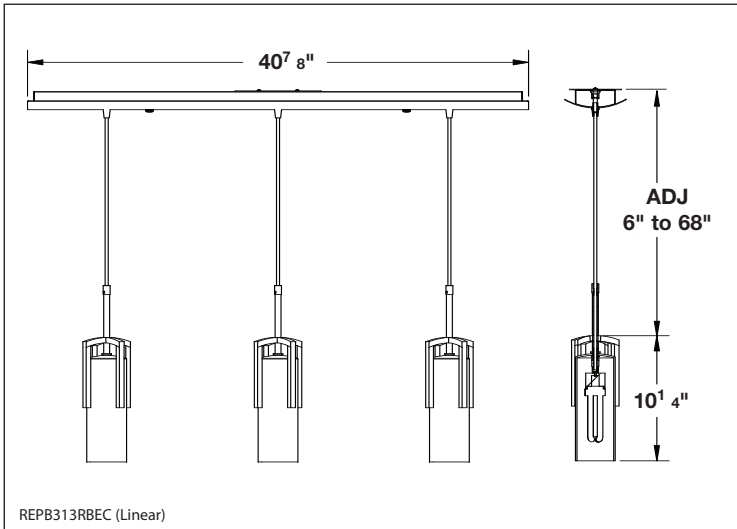

Restoration