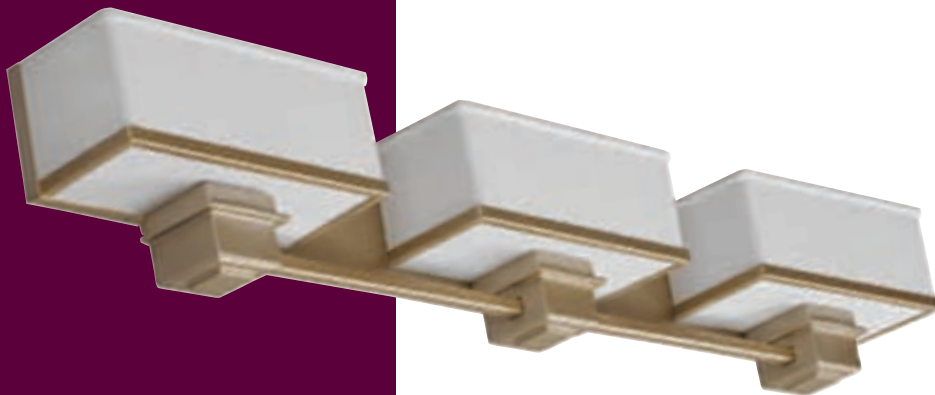

HEV series

Helios

- Sleek & slender organic shape
- Polished chrome end caps & back plate
- Faux alabaster diffuser
- T5HO 2700K lamp included

HEV124PCE5T

HEV139PCE5T (shown)

HEV154PCE5T

ADA

SHV series