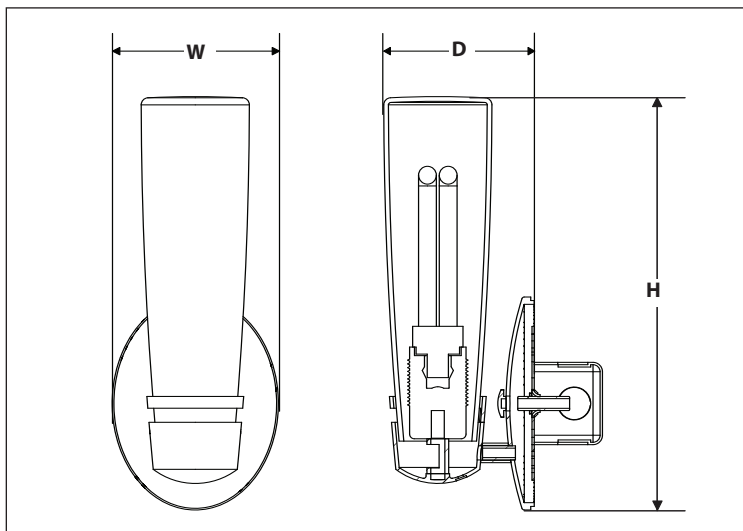

Aria Sconce

- Satin nickel with white glass & oil-rubbed bronze with tea-stained glass
- Enclosed top
- Aluminum die cast metal body
- UL listed for wet locations
- Available in (2) sizes
- Minimum starting temp 0° F
- Energy star qualified with optional photosensor

MODEL NO		LAMPS		DIMENSIONS		
OIL-RUBBED BRONZE	SATIN NICKEL	QTY	LAMP	H	W	D
ARW113RBEC	ARW113SNEC	1	13W CFQ 4 PIN	11"	4³/₈"	4"
ARW118RBEC	ARW118SNEC	1	18W CFQ 4 PIN	14¹/₂"	5³/₈"	4³/₄"

2700K lamps recommended. Can be ordered separately, SKU # CFQ13K27, SKU #CFQ18K27