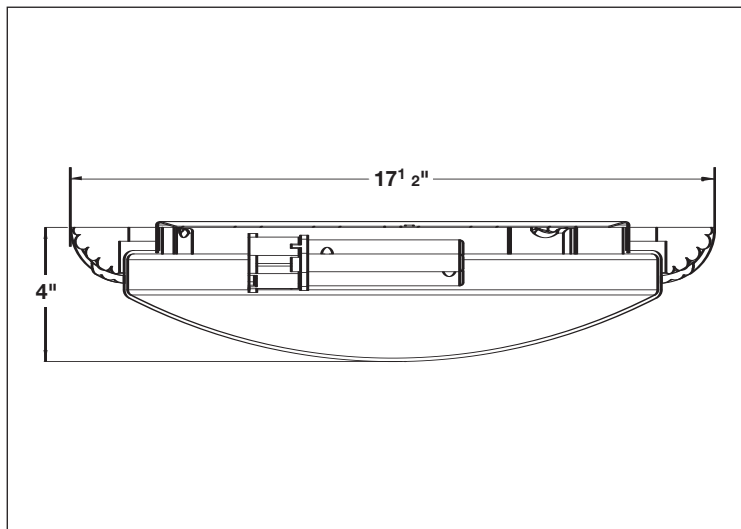

Reed & Ribbon

- Bold ribbon design
- Rust, parchment & travertine finishes
- Smooth white acrylic diffuser