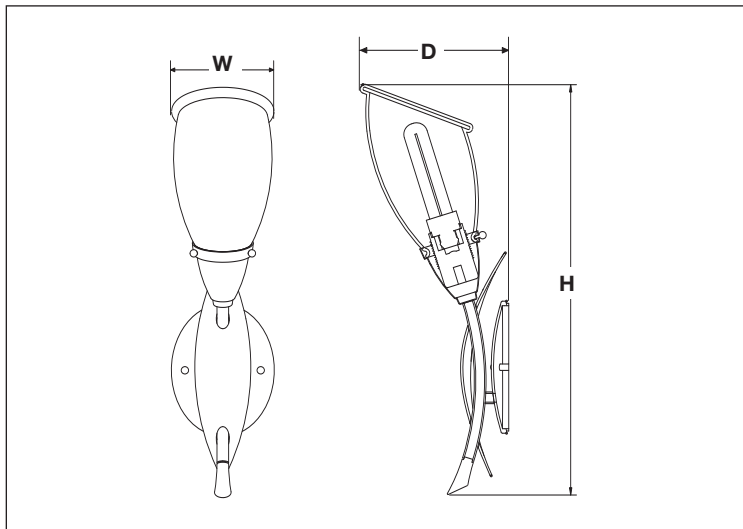

Iris

- Distinctive leaf detail
- Earthtone finish
- Petal shaped enclosed glass diffuser
- Lamp included

MODEL NO	LAMPS		DIMENSIONS		
	QTY	LAMP	H	W	D
EARTHSTONE	1	13W CFQ 4 PIN	17 1/8"	4 1/2"	7 1/8"
IRS118ETEC	1	18W CFQ 4 PIN	21 1/8"	5 1/8"	8 7/8"

2700K lamp included. Can be ordered separately. SKU # CFQ13K27. SKU#CFQ18K27

Halifax

- Simple, low profile form
- Satin nickel finish
- Hardback linen shade

MODEL NO	LAMPS		DIMENSIONS		
	QTY	LAMP	H	W	D
SATIN NICKEL	1	18W CFQ 4 PIN	15"	6 1/2"	4"

Special Order By Request-Consult Factory
2700K lamps recommended. Can be ordered separately. SKU # CFQ18K27