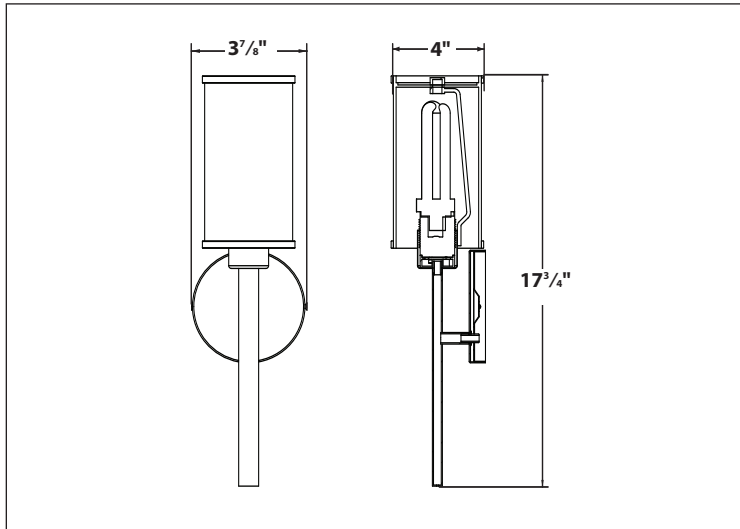

HUS118PCEC-LA

HZS series

Hudson

- Inter-weaving double torch
- Satin nickel finish
- Twin hardbacked linen shades
- Enclosed top
- Cylinder linen shades optional

HZS218SNEC-FT

Huron

MODEL NO	LAMPS		DIMENSIONS		
	QTY	LAMP	H	W	D
POLISHED CHROME	1	18W CFQ 4 PIN	17 3/4"	3 7/8"	4"