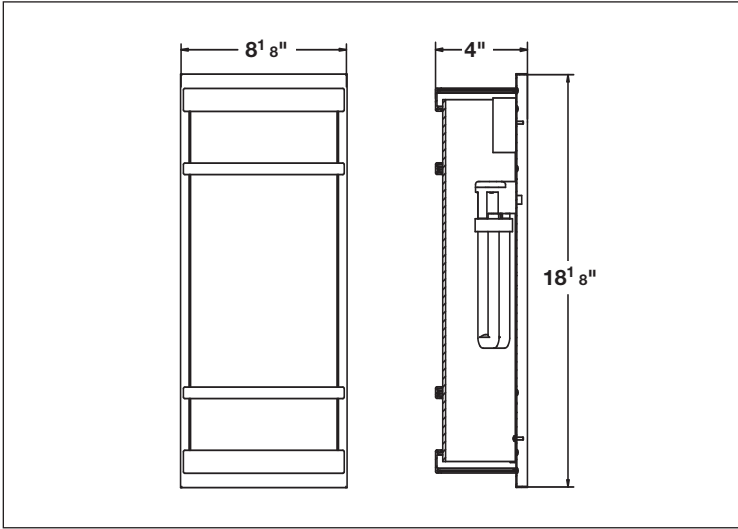

Brio

- Half cylinder with twin metal bands
- Oil-rubbed bronze, satin nickel & polished brass finishes
- Matte white acrylic diffuser
- Ideal for lobbies & atriums
- Outdoor fixture also available

MODEL NO		LAMPS		DIMENSIONS		
SATIN NICKEL	OIL-RUBBED BRONZE	QTY	LAMP	H	W	D
BRS226SNEC	BRS226RBEC	2	26W CFQ 4 PIN	18 1/8"	8 1/8"	4"
POLISHED BRASS		QTY	LAMP	H	W	D
BRS226PBEC		2	26W CFQ 4 PIN	18 1/8"	8 1/8"	4"

2700K lamps recommended. Can be ordered separately. SKU# CFQ26K27