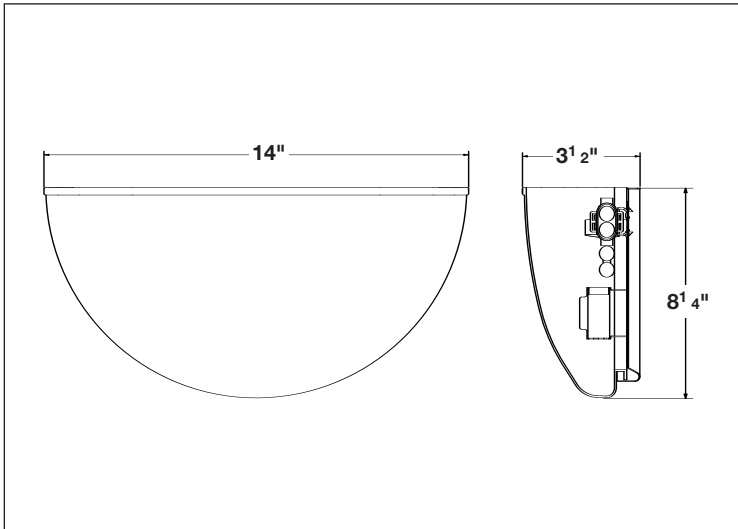

FSQ213R

White

Brushed
Nickel

Venus

- Economical quarter-sphere
- Decorative metal accent bands in brass and chrome
- Snap-on acrylic diffuser
- Open at top for wall wash effect

MODEL NO			LAMPS		DIMENSIONS		
WHITE	CHROME TRIM	BRASS TRIM	QTY	LAMP	H	W	D
FSM213	FSMW213	FSMI213	2	13W TWIN TUBES	8 1/4"	14"	3 1/2"