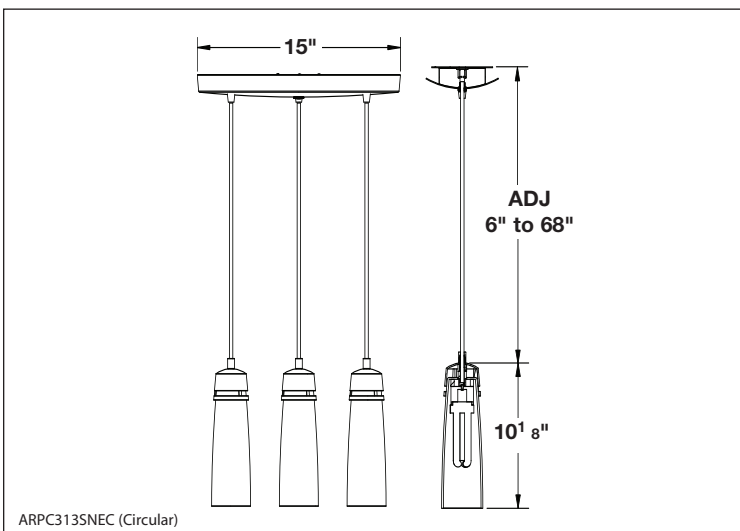

Aria

- Cast metal body
- Satin nickel finish
- Hand-blown white glass diffuser
- Individual pendants adjustable to 6ft.
- Adjusted from strain reliefs at canopy
- Single (3) lamp ballast for ARPB & ARPC series

MODEL NO	LAMPS		DIMENSIONS		
	QTY	LAMP	H	W	L
ARP113SNEC	1	13W CFQ 4 PIN	10¹/₈"	2⁷/₈"	ADJ
ARPB313SNEC (LINEAR)	3	13W CFQ 4 PIN	10¹/₈"	40⁷/₈"	ADJ
ARPC313SNEC (CIRCULAR)	3	13W CFQ 4 PIN	10¹/₈"	15"	ADJ

2700K lamps recommended. Can be ordered separately. SKU# CFQ13K27

AMERICAN FLUORESCENT
2345 N. ERNIE KRUEGER CIRCLE
WAUKEGAN, IL 60087
P: 847.249.5970 F: 847.249.2618
WWW.AMERICANFLUORESCENT.COM