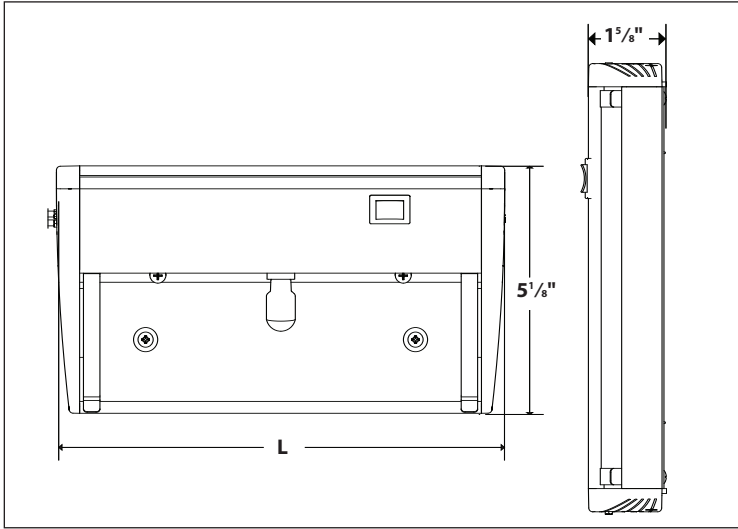

Xenon

- Runs cooler than line voltage
- 50% more light than line voltage
- Low profile
- Full sized (7/8in dia.) knockouts
- Tempered frosted glass diffuser
- Hi/low switch
- Easy connect wire terminals
- 12in connecting cables included
- 5ft cord & plug included
- Mounting hardware included
- 18W xenon lamp(s) included

MODEL NO		LAMPS		DIMENSIONS		
WHITE	NICKEL	QTY	LAMP	D	W	L
XNK118WH	XNK118SN	1	18W WEDGE BASE	1 5/8"	5 1/8"	9 1/8"
XNK218WH	XNK218SN	2	18W WEDGE BASE	1 5/8"	5 1/8"	13 1/8"
XNK318WH	XNK318SN	3	18W WEDGE BASE	1 5/8"	5 1/8"	22 1/8"
XNK418WH	XNK418SN	4	18W WEDGE BASE	1 5/8"	5 1/8"	25 3/8"
OIL-RUBBED BRONZE		QTY	LAMP	D	W	L
XNK118RB		1	18W WEDGE BASE	1 5/8"	5 1/8"	9 1/8"
XNK218RB		2	18W WEDGE BASE	1 5/8"	5 1/8"	13 1/8"
XNK318RB		3	18W WEDGE BASE	1 5/8"	5 1/8"	22 1/8"
XNK418RB		4	18W WEDGE BASE	1 5/8"	5 1/8"	25 3/8"

ACCESSORIES

NO	ACCESSORY
XNCC12W	MODULAR 12" INTERCONNECT CORD - WHITE
XNCC12B	MODULAR 12" INTERCONNECT CORD - BLACK
XNCC24W	MODULAR 24" INTERCONNECT CORD - WHITE
XNCC24B	MODULAR 24" INTERCONNECT CORD - BLACK
XNHBW	MODULAR HARDWIRE BOX - WHITE
XNHBB	MODULAR HARDWIRE BOX - BLACK
XNDC	DIRECT CONNECT