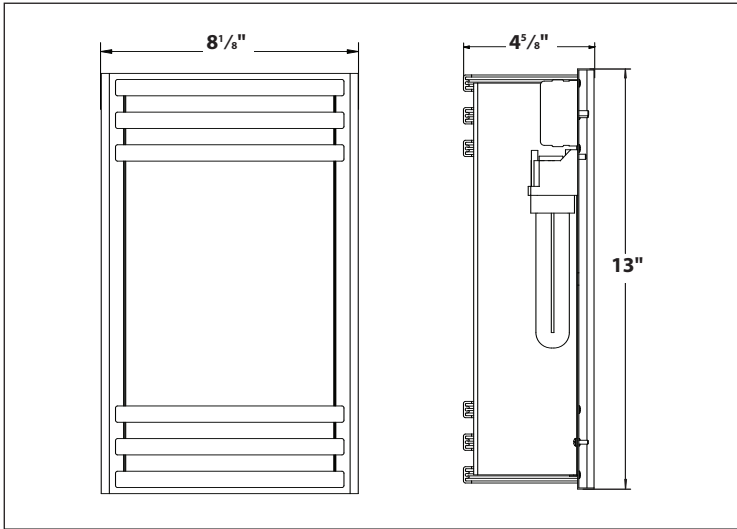

Trillium Sconce

- Triple metal band half cylinder
- Satin nickel & oil-rubbed bronze finishes
- Matte white acrylic diffuser
- Enclosed top & bottom diffuser
- UL listed for wet locations
- Minimum starting temp 0° F
- Energy star qualified with optional photosensor

MODEL NO		LAMPS		DIMENSIONS		
SATIN NICKEL	OIL-RUBBED BRONZE	QTY	LAMP	H	W	D
TRW213SNEC	TRW213RBEC	2	13W CFQ 4 PIN	13"	8 1/8"	4 5/8"

2700K lamps recommended. Can be ordered separately. SKU# CFQ13K27