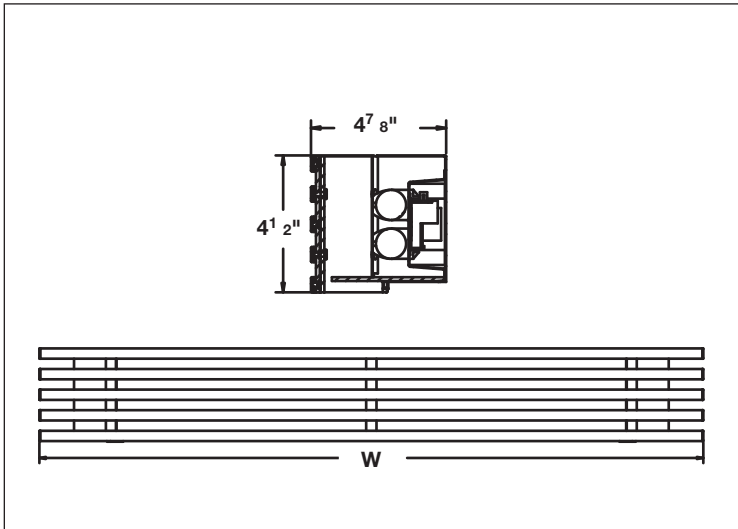

Bilbao

- Bold geometric lines
- Satin aluminum finish
- White acrylic & bottom diffuser

MODEL NO	LAMPS		DIMENSIONS		
	QTY	T8	H	W	D
BBV217SAE8	2	17W F17T8	4 1/2"	32 3/8"	4 7/8"
BBV225SAE8	2	25W F25T8	4 1/2"	44 3/8"	4 7/8"
BBV232SAE8*	2	32W F32T8	4 1/2"	56 3/8"	4 7/8"

* Special Order By Request-Consult Factory
3000K lamps recommended. Can be ordered separately. SKU# F17T8K30, SKU# F25T8K30, SKU# F32T8K30

⏏ T8 Linear