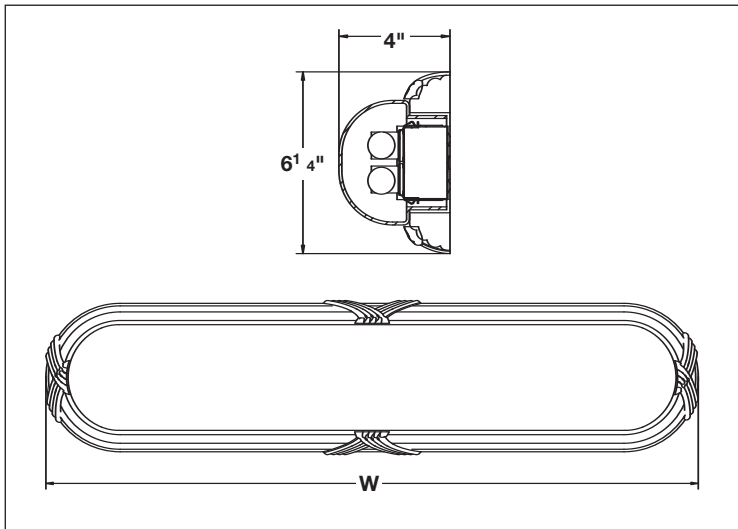

Reed & Ribbon

- Sculpted ribbon pattern
- Travertine, rust & parchment finishes
- Smooth white acrylic diffuser
- Wall mount only