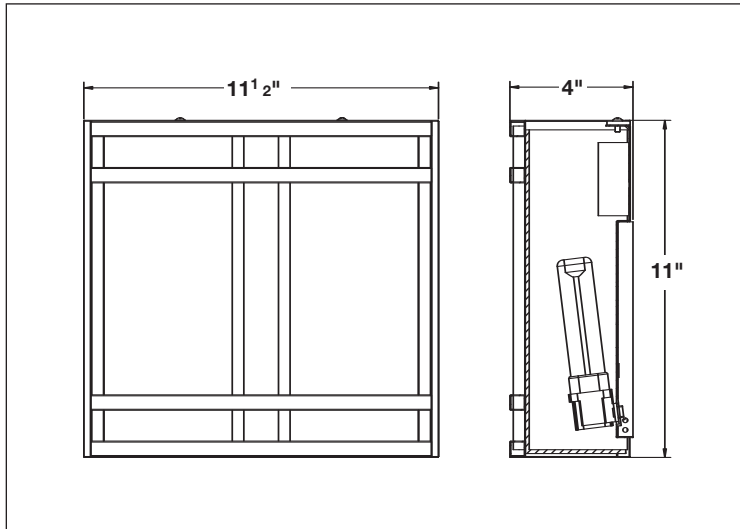

- Square edged deco styling
- Oil-rubbed bronze & satin nickel finishes
- Contrasting frame accents
- White acrylic diffuser with open top & enclosed bottom
- Outdoor fixture also available

MODEL NO		LAMPS		DIMENSIONS		
OIL-RUBBED BRONZE	SATIN NICKEL	QTY	LAMP	H	W	D
RDS213RBEC	RDS213SNEC	2	13W CFQ 4 PIN	11"	11 1/2"	4"
RDS218RBEC	RDS218SNEC	2	18W CFQ 4 PIN	11"	11 1/2"	4"