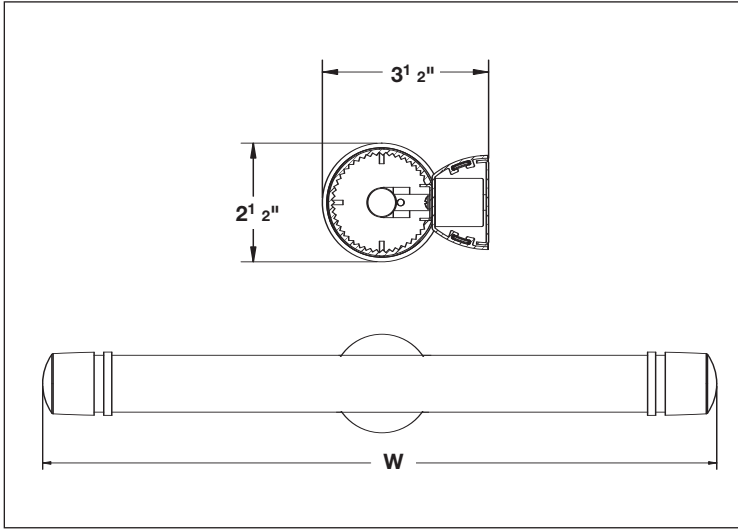

Aria

- Cast metal ends
- Oil-rubbed bronze & satin nickel finishes
- Matte white acrylic diffuser
- Wall mount vertical or horizontal
- Matching 5in dia. backplate included
- T5HO 2700K lamp included

MODEL NO		LAMPS		DIMENSIONS		
SATIN NICKEL	OIL-RUBBED BRONZE	QTY	T5	H	W	D
ARV124SNE5	ARV124RBE5	1	24W T5HO	2 1/2"	26 1/4"	3 1/2"
ARV139SNE5	ARV139RBE5	1	39W T5HO	2 1/2"	38"	3 1/2"
ARV154SNE5	ARV154RBE5	1	54W T5HO	2 1/2"	49 7/8"	3 1/2"

⋮ T5HO 2700K Linear

2700K lamp included.