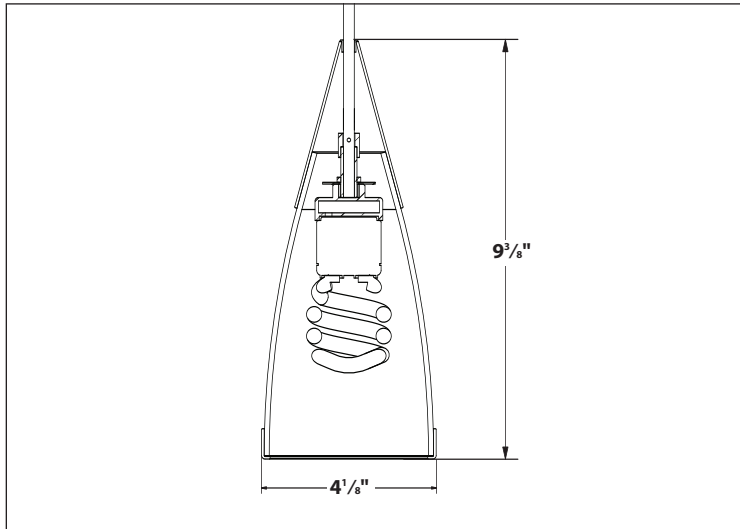

AEP113SASCT

AEP126SASCT

As shown from left to right

Aeon

- Satin aluminum finish
- AEP113SASCT/opal white glass diffuser
- AEP126SASCT/enclosed white acrylic diffuser with up & down light
- Cord length adjustable to 6ft
- Adjusted from strain reliefs at canopy
- 13W GU24 self-ballasted lamp with AEP113SASCT included
- 26W GU24 self-ballasted lamp with AEP126SASCT included