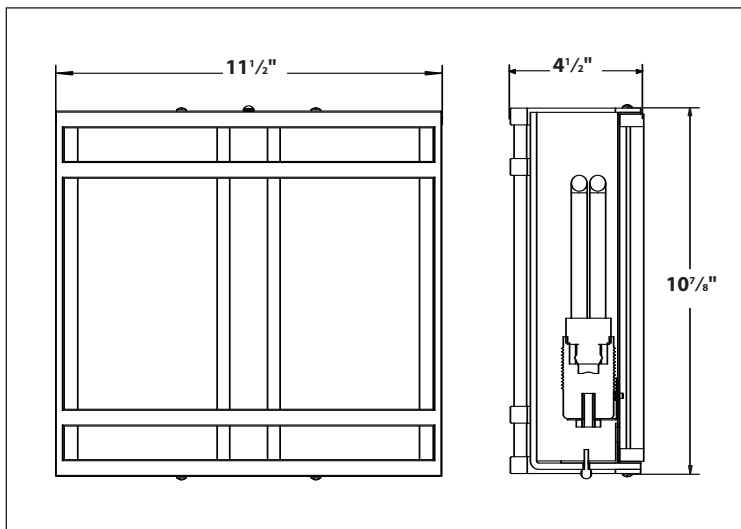

Radio City Sconce