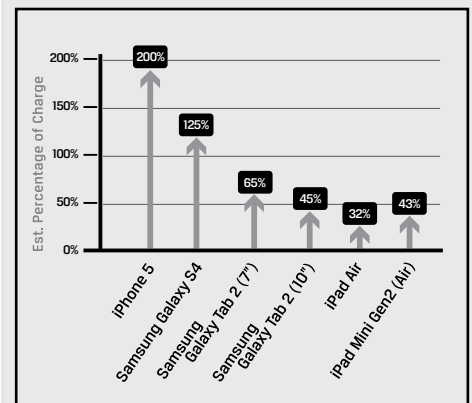

Charge your phone/tablet