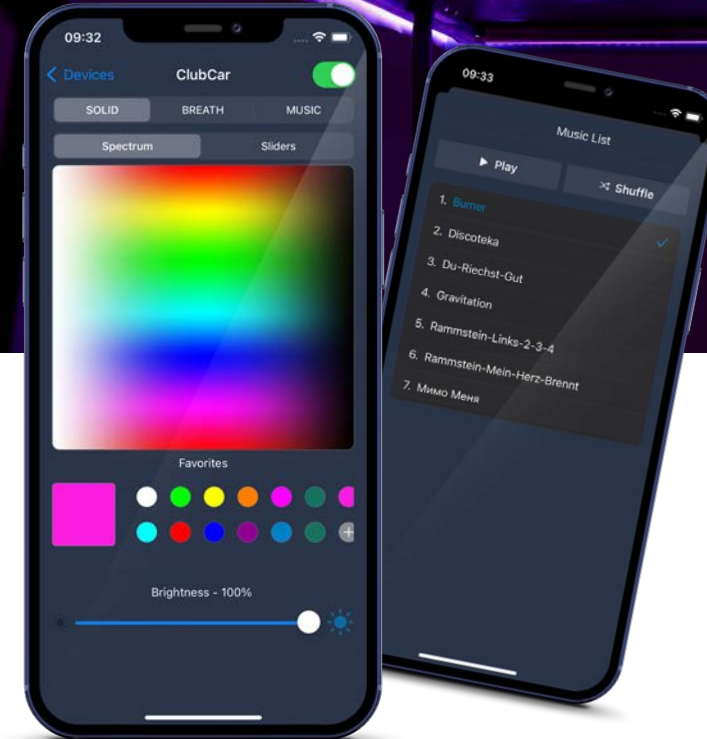

NEW LED INTERIOR OVERHEAD ILLUMINATION LIGHTING KIT

User selectable lighting control with millions of color options and lighting modes including solid, fade in/out, and sync to music. Lights are water resistant. Kits are available for 2, 4, or 6 passenger vehicles.

Part Number	Description
47712530001	LED Lighting Kit 2 Pass
47712530002	LED Lighting Kit 4 Pass
47712530003	LED Lighting Kit 6 Pass

*Requires Canopy & Wired Strut. LED Lights compatible for installation with Sound Bar by adding the Y Harness.