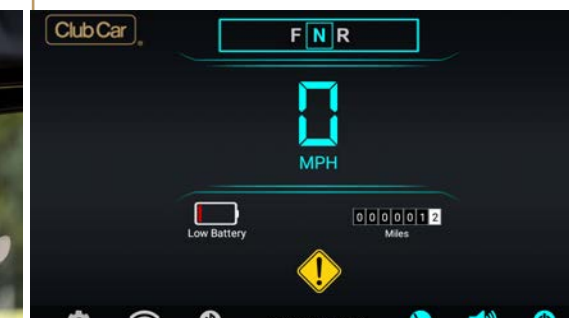

### BUILT-IN GOLF TOOLS & ACCESSORIES

No need for other hand held accessories like rangefinders, Club Car Connect provides accurate pin placement so you can measure distance and range from your vehicle. And with built-in Bluetooth Speakers, you can enjoy your personal music collection anywhere your cart takes you.

### YOUR CAR, YOUR COURSE, YOUR WAY

Your vehicle, on and off the course. Never transfer your gear from one golf cart to another. With Club Car Connect, your personal car can seamlessly integrate to your course's Visage Golf Experience\* fleet. One ride, from your driveway to the final shot of the day.

### DIAGNOSTICS FOR PEACE OF MIND

No need to worry about travel range or battery charge. Club Car Connect displays battery status, speed, and mileage. Engine alerts and drive modes provide an automotive-like experience to your neighborhood drive.