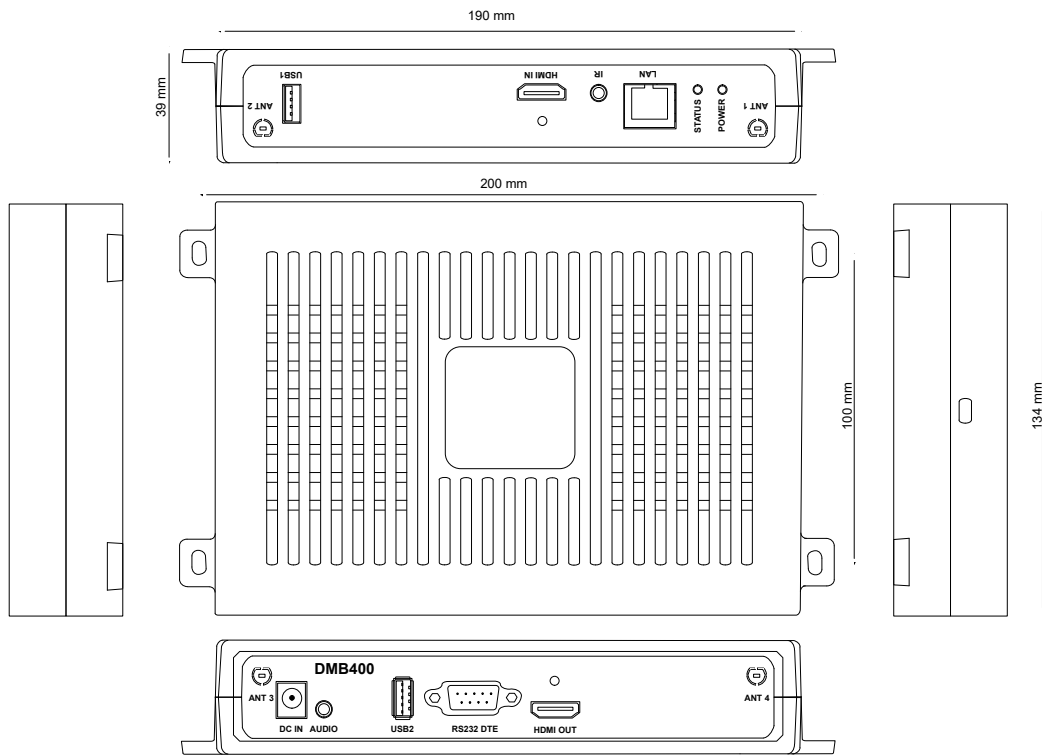

Ordering Information

Platform
Reference

Description

DMB400-SSD16	DMB400 16Go SSD (hardware + Gekkota eLinux)
DMB400W-SSD16	DMB400 Wifi 16Go SSD (hardware + Gekkota eLinux)
DMB400-SSD128	DMB400 128Go SSD (hardware + Gekkota eLinux)
DMB400W-SSD128	DMB400 Wifi 128Go SSD (hardware + Gekkota eLinux)