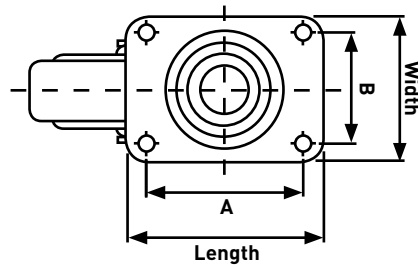

STR Casters Ruedas Giratorias STR Roulettes STR

A = Bolt Distance (length)
B = Bolt Distance (width)

Casters

	Grease Fitting	Wheel Diameter	Wheel Width	Length ▼	Width	A	B	Height
SYSTR02001HY	Yes	3.25" 83mm	1.57" 40mm	4.50" 114mm	5.00" 127mm	3.30" 84mm	2.80" 70mm	7.50" 191mm
SYSTR02000	No	3.25" 83mm	1.57" 40mm	4.75" 121mm	4.00" 102mm	4.00" 102mm	3.00" 76mm	7.50" 191mm
SYSTR02001BL	No	3.25" 83mm	1.57" 40mm	4.75" 121mm	4.00" 102mm	3.39" 86mm	2.76" 70mm	7.50" 191mm
SYSTR32001	Yes	3.25" 83mm	1.57" 40mm	4.75" 121mm	4.00" 102mm	5.27" 134mm	3.33" 85mm	7.50" 191mm
SYSTR32001BL	Yes	3.25" 83mm	1.57" 40mm	4.75" 121mm	4.00" 102mm	3.39" 86mm	2.76" 70mm	7.50" 191mm
SYSTR02001CR2	No	3.25" 83mm	1.57" 40mm	5.00" 127mm	5.00" 127mm	3.63-4.13" 93mm-105mm	2.63-4.13" 67mm-105mm	7.50" 191mm
SYSTR04000	No	3.25" 83mm	1.57" 40mm	5.38" 137mm	5.00" 127mm	4.00" 102mm	4.00" 102mm	8.38" 213mm
SYSTR04001	Yes	3.25" 83mm	1.57" 40mm	5.38" 137mm	5.00" 127mm	4.00" 102mm	4.00" 102mm	8.38" 213mm
SYSTR03000	No	3.25" 83mm	1.57" 40mm	7.00" 178mm	5.00" 127mm	5.00" 127mm	3.00" 76mm	8.13" 208mm
SYSTR03001	Yes	3.25" 83mm	1.57" 40mm	7.00" 178mm	5.00" 127mm	5.00" 127mm	3.00" 76mm	8.13" 208mm

Food Service Casters

▼	Grease Fitting	▼	Grease Fitting	▼	Grease Fitting
SYSTR02001BLFS	Yes	SYSTR03301FS	Yes	SYSTR52001CR2FS	Yes
SYSTR02001CR2FS	Yes	SYSTR04001FS	Yes	SYSTR52001FS	Yes
SYSTR02001HYFS	Yes	SYSTR32001FS	Yes	SYSTR52001HYFS	Yes
SYSTR02001RAFS	Yes	SYSTR32001HYFS	Yes	SYSTR52001RAFS	Yes
SYSTR02001TYFS	Yes	SYSTR33001FS	Yes	SYSTR52001TYFS	Yes
SYSTR03001FS	Yes	SYSTR52001BLFS	Yes	SYSTR53001FS	Yes