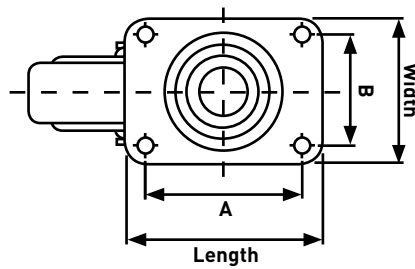

Casters Ruedas Giratorias Roulettes

A = Bolt Distance (length)
B = Bolt Distance (width)

	Wheel Diameter ▼	Wheel Width	Wheel Material	Length	Width	A	B	Height
  SY58850	2.00" 51mm	3.00" 76mm	Polyurethane		1.75" 45mm			4.50" 114mm
  SY58857	3.00" 76mm	2.00" 51mm	Polyurethane	5.00" 127mm	4.50" 114mm	4.25" 108mm	3.75" 95mm	7.00" 178mm
  SYLC2800	3.00" 76mm	3.50" 89mm	Polyurethane	4.50" 114mm	4.00" 102mm	3.29" 83mm	2.80" 71mm	6.91-7.84" adjustable 176-199mm
  SYLC2850	3.00" 76mm	3.50" 89mm	Polyurethane	4.50" 114mm	4.00" 102mm	3.29" 83mm	2.80" 71mm	6.81-7.84" adjustable 176-199mm
  SYLC2950	3.00" 76mm	3.50" 89mm	Polyurethane	4.50" 114mm	4.00" 102mm	3.29" 83mm	2.80" 71mm	6.80-7.81" adjustable 173-198mm
  SYLC2700	3.00" 76mm	3.50" 89mm	Polyurethane	4.75" 121mm	4.00" 102mm	3.39" 86mm	2.76" 70mm	6.91-7.21" adjustable 176-199mm
  SYLC2750	3.00" 76mm	3.50" 89mm	Polyurethane	4.75" 121mm	4.00" 102mm	3.39" 86mm	2.76" 70mm	6.91-7.21" adjustable 176-199mm