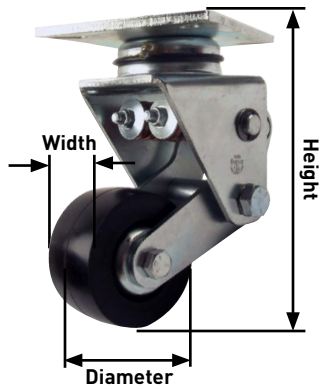

Casters Ruedas Giratorias Roulettes

A = Bolt Distance (length)
B = Bolt Distance (width)

	Wheel Diameter ▼	Wheel Width	Wheel Material	Length	Width	A	B	Height
  SY58850	2.00" 51mm	3.00" 76mm	Polyurethane		1.75" 45mm			4.50" 114mm
  SY58857	3.00" 76mm	2.00" 51mm	Polyurethane	5.00" 127mm	4.50" 114mm	4.25" 108mm	3.75" 95mm	7.00" 178mm
  SYLC2800	3.00" 76mm	3.50" 89mm	Polyurethane	4.50" 114mm	4.00" 102mm	3.29" 83mm	2.80" 71mm	6.91-7.84" adjustable 176-199mm
  SYLC2850	3.00" 76mm	3.50" 89mm	Polyurethane	4.50" 114mm	4.00" 102mm	3.29" 83mm	2.80" 71mm	6.81-7.84" adjustable 176-199mm
  SYLC2950	3.00" 76mm	3.50" 89mm	Polyurethane	4.50" 114mm	4.00" 102mm	3.29" 83mm	2.80" 71mm	6.80-7.81" adjustable 173-198mm
  SYLC2700	3.00" 76mm	3.50" 89mm	Polyurethane	4.75" 121mm	4.00" 102mm	3.39" 86mm	2.76" 70mm	6.91-7.21" adjustable 176-199mm
  SYLC2750	3.00" 76mm	3.50" 89mm	Polyurethane	4.75" 121mm	4.00" 102mm	3.39" 86mm	2.76" 70mm	6.91-7.21" adjustable 176-199mm