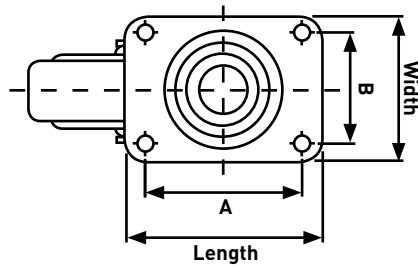

A = Bolt Distance (length)
B = Bolt Distance (width)

	Grease Fitting	Wheel Diameter	Wheel Width	Wheel Material	Length ▼	Width	A	B	Height
SY1222490	No	3.00" 76mm	3.50" 89mm	Poly	4.50" 114mm	4.00" 102mm	3.29" 84mm	2.80" 71mm	6.90-7.84" adjustable 176-199mm
SY1222491	Yes	3.00" 76mm	3.50" 89mm	Poly	4.50" 114mm	4.00" 102mm	3.29" 84mm	2.80" 71mm	6.90-7.84" adjustable 176-199mm
SY1222488	No	3.00" 76mm	3.50" 89mm	Poly	4.75" 121mm	4.00" 102mm	3.39" 86mm	2.76" 70mm	6.90-7.22" adjustable 176-199mm
SY1222489	Yes	3.00" 76mm	3.50" 89mm	Poly	4.75" 121mm	4.00" 102mm	3.39" 86mm	2.76" 70mm	6.90-7.22" adjustable 176-199mm
SY1222486	No	3.00" 76mm	3.50" 89mm	Poly	4.81" 122mm	4.00" 102mm	3.31-3.95" 84-100mm	2.30-2.95" 58-75mm	6.90-7.71" adjustable 176-199mm
SY1222487	Yes	3.00" 76mm	3.50" 89mm	Poly	4.81" 122mm	4.00" 102mm	3.31-3.95" 84-100mm	2.30-2.95" 58-75mm	6.90-7.71" adjustable 176-199mm
SY1222492	Yes	3.00" 76mm	3.50" 89mm	Poly	5.38" 137mm	4.00" 102mm	4.00-4.25" 102-108mm	3.75" 95mm	6.90-7.84" adjustable 176-199mm
SY1222481	No	3.00" 76mm	3.50" 89mm	Poly	5.38" 137mm	4.00" 102mm	4.00-4.25" 102-108mm	3.75-4.00" 95-102mm	7.44-8.16" adjustable 189-207mm
SY1222482	Yes	3.00" 76mm	3.50" 89mm	Poly	5.38" 137mm	4.00" 102mm	4.00-4.25" 102-108mm	3.75-4.00" 95-102mm	7.44-8.16" adjustable 189-207mm
SY1222484	Yes	3.00" 76mm	3.50" 89mm	Poly	7.00" 178mm	5.00" 127mm	4.64-5.34" 118-136mm	1.37-1.72" 35-44mm	8.17-9.31" adjustable 208-237mm
SY1222479	Yes	3.00" 76mm	3.50" 89mm	Poly	7.00" 178mm	5.00" 127mm	4.64-5.34" 118-136mm	1.37-1.72" 35-44mm	8.17-9.31" adjustable 208-237mm