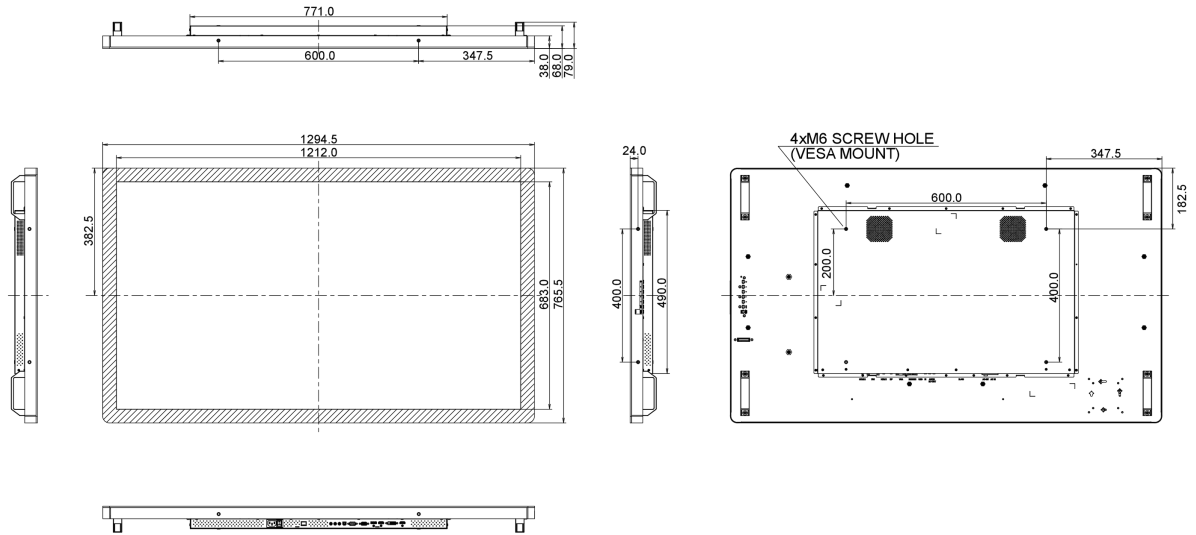

| | |
|-------------------------|-------------------------------|
| Regulations | CB, CE, TÜV-Bauart, CU, cULus |
| Energy efficiency class | A |

10 DIMENSIONS / WEIGHT

| | |
|------------------------------|-----------------------|
| Product dimensions W x H x D | 1294.5 x 765.5 x 68mm |
| Box dimensions W x H x D | 1400 x 930 x 245mm |
| Weight (without box) | 41kg |
| EAN code | 4948570115808 |