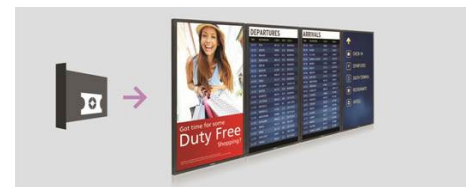

OPS Insert

Turn your display into an all-in-one digital signage solution and create a display network that is connected, intelligent and secure. Open Pluggable Specification (OPS) is an industry-standard slot into which you can add an OPS-standardised media player. This cable-free solution gives you the ability to install, use or maintain your hardware whenever you need to.