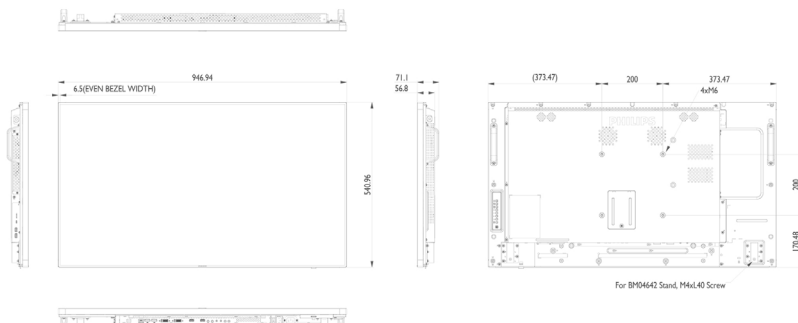

Power

- Standby power consumption: <0.4 W
- Mains power: 100 ~ 240 VAC, 50 ~ 60 Hz
- Consumption (Typical): 85 W
- Consumption (EPA 7.0): 83.32 W

Operating conditions

- Temperature range (operation): 0 ~ 40 °C
- Temperature range (storage): -20 ~ 60 °C
- Relative humidity: 20 ~ 80 %
- Altitude: 0 ~ 3000 m
- MTBF: 60,000 hour(s)

Sound

- Built-in speakers: 2 x 10 W RMS

Accessories

- Included accessories: Remote Control, Batteries for remote control, Quick start guide, RS232 cable, AC Power Cord
- Optional accessories: ColourCalibrationKit (CCK4601), Tabletop stand

Multimedia Applications

- USB Playback Audio: AAC, AIF, AIFF, M4A, MP3, WAV, WMA, ASF, LPCM, M3U, MP4
- USB Playback Picture: BMP, GIF, JPEG, JPG, PDF
- USB Playback Video: M2TS, M4V, MK3D, MKV, MP4, MPEG, MPG, MTS, TS, TTS, VOB, WMV

Miscellaneous

- On-Screen Display Languages: English, French, German, Spanish, Polish, Turkish, Russian, Italian, Simplified Chinese, Traditional Chinese, Arabic, Japanese, Danish, Dutch, Finnish, Norwegian, Portuguese, Swedish
- Regulatory approvals: EnergyStar 7.0, CE, FCC, Class B, UL/cUL, CCC, C-Tick, RoHS, GOST, BSMI, CB, J-Moss, PSE, VCCI
- Warranty: 3-year warranty

Internal Player

- CPU: Octacore Cortex A53 1.5 GHz
- GPU: PowerVR SGX6110
- Memory: 2 GB DDR3
- Storage: 16 GB EMMC

Issue date 2017-07-06

Version: 2.0.1

12 NC: 8670 001 41448
EAN: 87 12581 74215 7

© 2017 Koninklijke Philips N.V.
All Rights reserved.

Specifications are subject to change without notice.
Trademarks are the property of Koninklijke Philips N.V.
or their respective owners.

www.philips.com