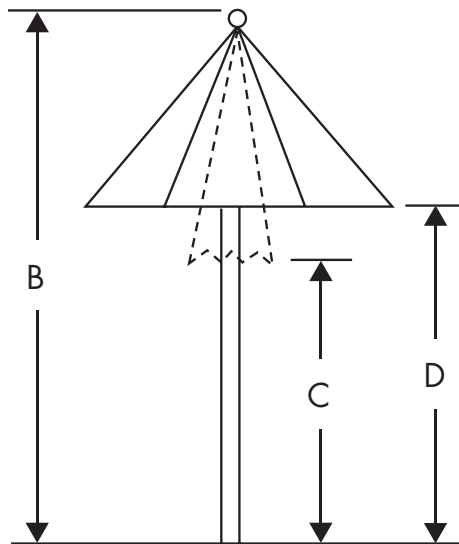

**SPUN ALUMINUM BASE**

00090

**CAST IRON BASE**

00091

Height: 20.5"

Height: 10.75"

Height: 9.75"

A - The diameter of the umbrella when opened