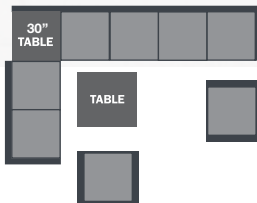

Shown with: Left hand and right hand arm chairs, 3 armless chairs, 3 armless chairs and side table.