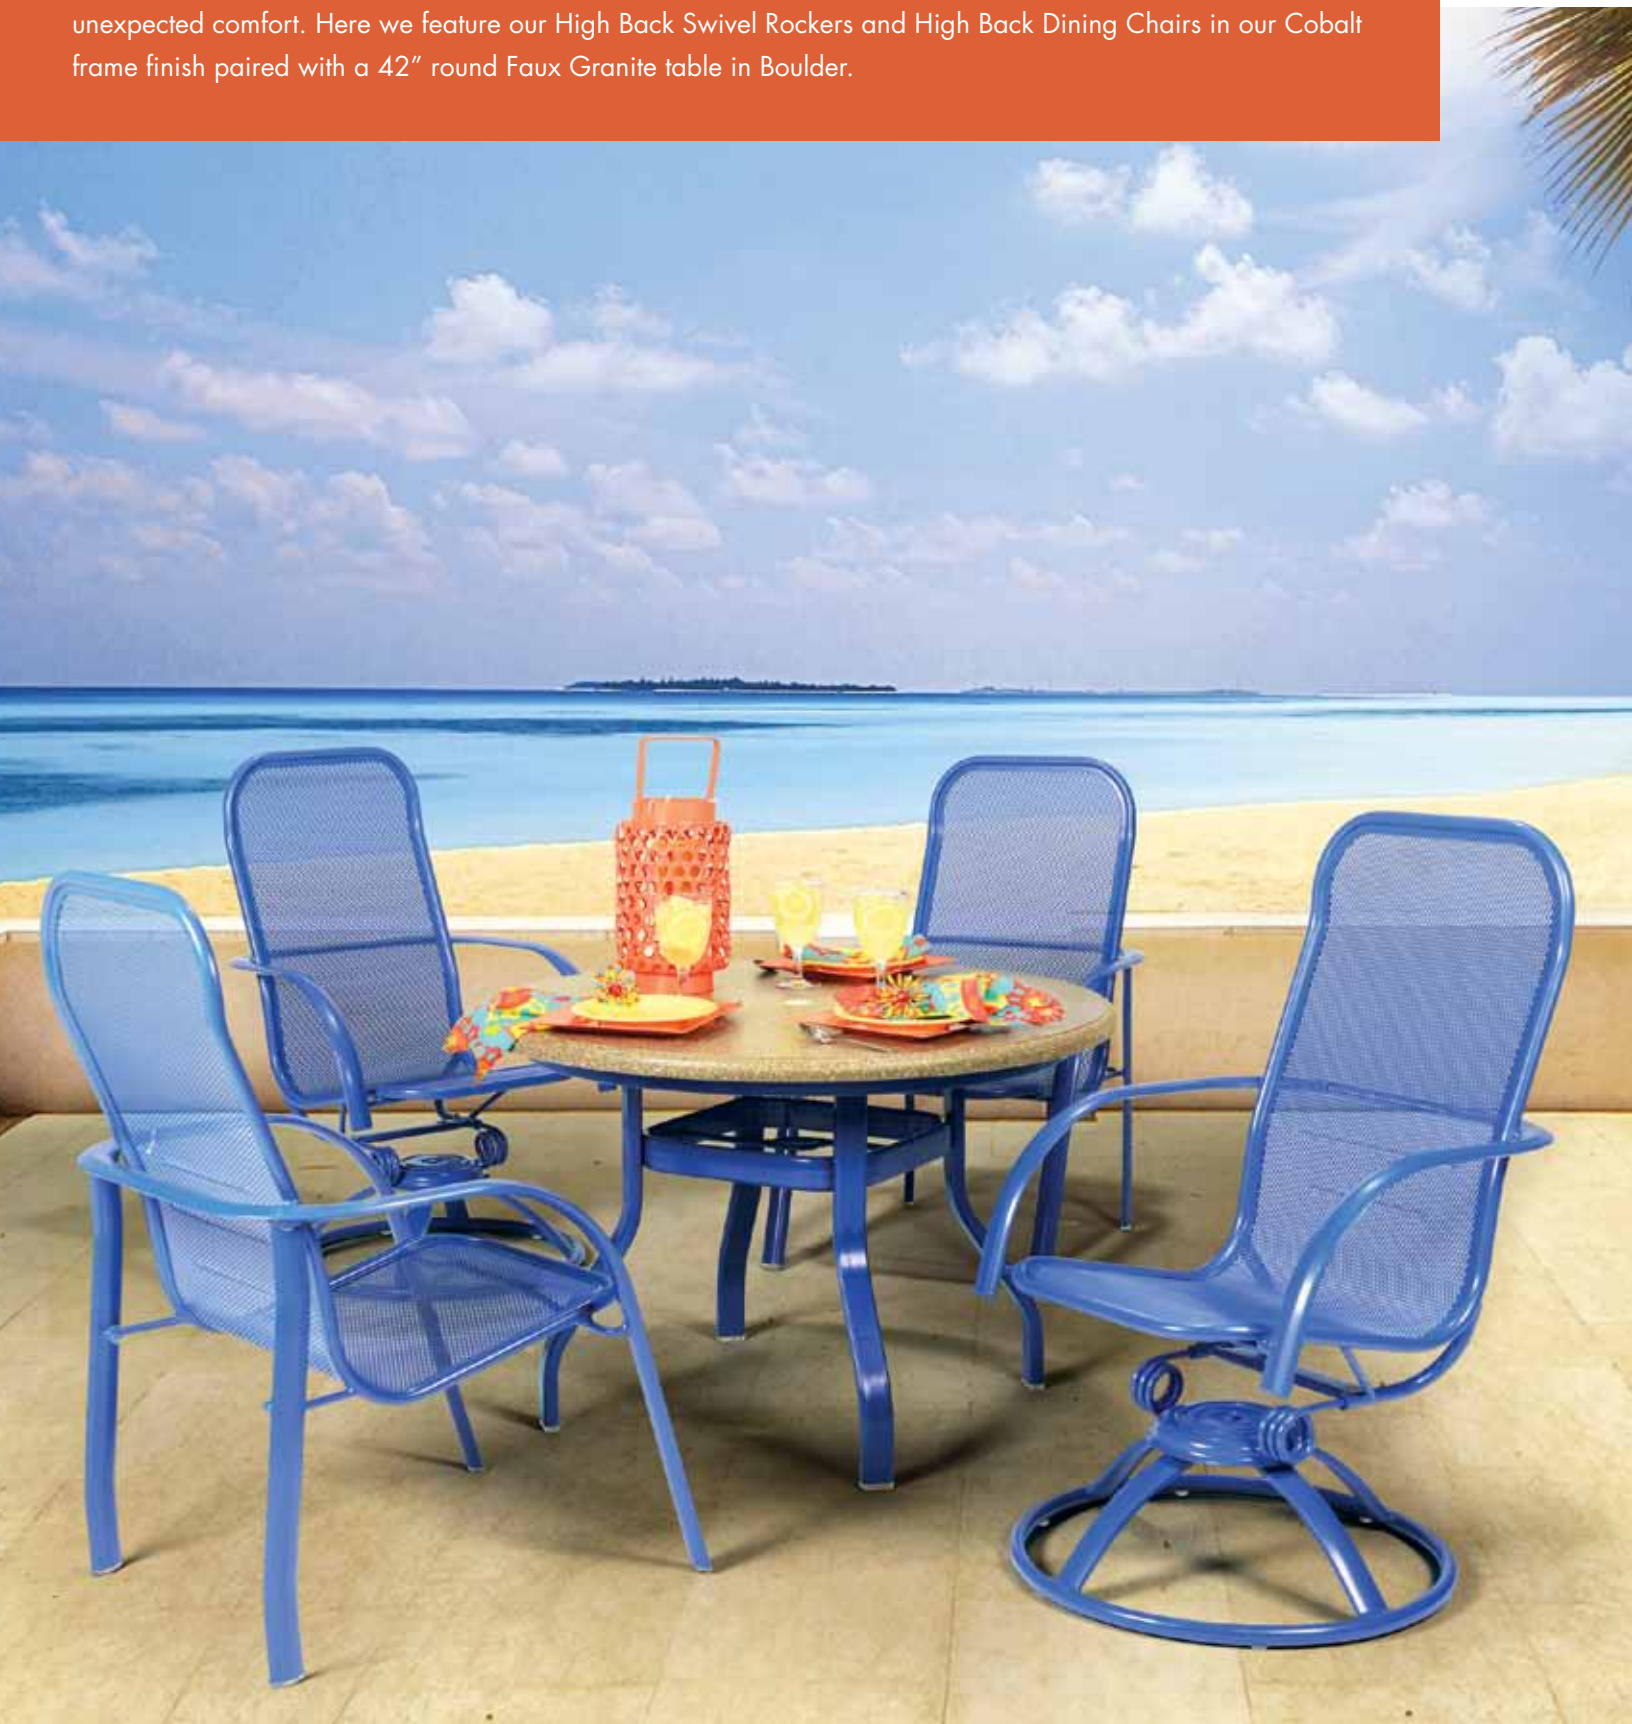

Florida Mesh

The contemporary lines of our Florida Mesh collection have a fun-loving appeal that suits the décor of any backyard or patio. This collection is enhanced by its' durability and ease of maintenance, yet maintaining unexpected comfort. Here we feature our High Back Swivel Rockers and High Back Dining Chairs in our Cobalt frame finish paired with a 42" round Faux Granite table in Boulder.