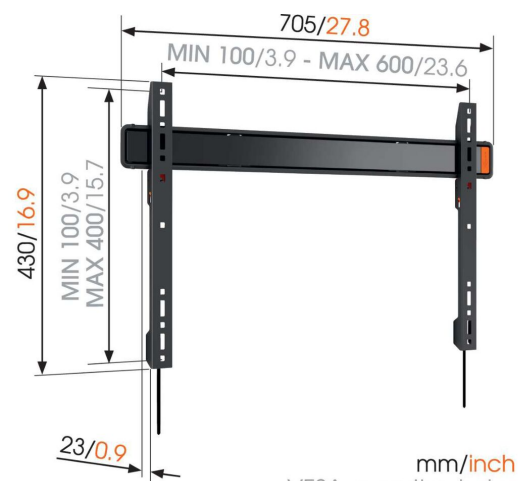

WALL 3305 Fixed TV Wall Mount

Key Benefits

- Lock your TV securely in place
- Mount your TV only 2,3 cm from the wall
- Simply Smart Value: Great comfort for an affordable price
- Use the app and mark the first drilling hole easily!
- Install your mount perfectly level: spirit level included!

Flat wall mounting for large TVs

The WALL 3305 fixed TV bracket mounts large and heavy TVs securely and flat against the wall. Suitable for TVs from 40" to 100" (101-254 cm) with a maximum weight of 80 kg.

WALL 3305 Fixed TV Wall Mount

Specifications

Article number (SKU)	8350130
Colour	Black
EAN single box	8712285335464
Product size	XL
TÜV certified	Yes
Guarantee	Lifetime
Min. screen size (inch)	40
Max. screen size (inch)	100
Max. weight load (kg)	80
Min. hole pattern	100mm x 100mm
Max. hole pattern	600mm x 400mm
Max. bolt size	M8
Max. height of interface (mm)	430
Max. width of interface (mm)	705
Max. horizontal hole pattern (mm)	600
Max. vertical hole pattern (mm)	400
Min. distance to the wall (mm)	23
Spirit level included	Yes
Universal or fixed hole pattern	Universal