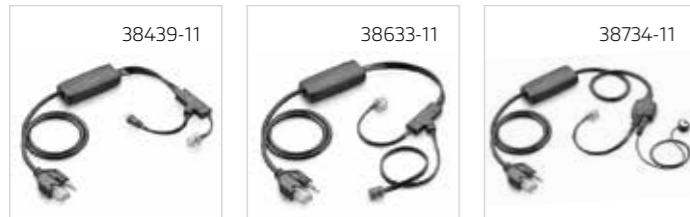

Spares and Replacement Parts

PART NO.

- | | |
|----------|--|
| 89032-01 | USB Charging Cable (9") |
| 89037-01 | Small, 3-Pack, Eartips/Foam Eartip Covers |
| 89037-02 | Medium, 3-Pack, Eartips/Foam Eartip Covers |

Cables and Connectors for Remote Desk Phone Call Control

- | | |
|-----------|---|
| 37818-11 | APS-11, Electronic Hook Switch, Siemens®/Funwerk®/Auerswald®/Agfeo®/Aastra®/DeTeWe® |
| 37820-11 | APT-31, Electronic Hook Switch, Avaya® GmbH (Tenovis) |
| 38350-13 | APC-43, Electronic Hook Switch, Cisco |
| 38439-11 | APP-51, Electronic Hook Switch, Polycom® |
| 38633-11 | APV-66, Electronic Hook Switch, Avaya (EU24) |
| 38734-11 | APV-63, Electronic Hook Switch, Avaya |
| 38908-11 | APA-23, Electronic Hook Switch, Alcatel® |
| 60961-35 | HL10 Handset Lifter, Straight Plug |
| 85638-01 | EHS Extension Cable, Cisco, <i>not pictured</i> |
| 87317-01 | APC-45, Electronic Hook Switch, Cisco |
| 87327-01 | APD-80, Electronic Hook Switch |
| 89037-03 | Spare, Eartip Kit, Large, UC/Mobile |
| 89110-01 | Spare, Vehicle Charging Adapter, Male USB Black |
| 89280-11 | APN-91, Electronic Hook Switch, NEC® |
| 201081-01 | APC-82, Electronic Hook Switch, Cisco |
| 202578-01 | APU-72, Electronic Hook Switch, Avaya (Nortel®)/Cisco |