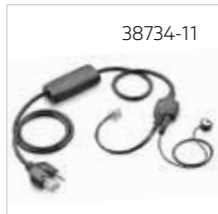

In the Box
MDA220 USB Multi-Device Adapter
Telephone Interface Cable
Quick Start Guide

In the Box
MDA400 audio processor
DA80 (MDA480 QD) or DA90 (MDA490 QD)
in-line controller
Telephone interface cable

In the Box
DA Series Audio Processor
User Guide

Spares and Replacement Parts

PART NO.

86007-01 Telephone Interface Cable

Accessories

80287-01 On-Line Indicator, Straight Plug
86008-01 Bundle, HL10/AC Power Supply Bundle (Universal)
86079-01 AC Power Supply, Straight Plug (Universal)

Cables and Connectors for Remote Desk Phone Call Control

37818-11 APS-11, Electronic Hook Switch, Siemens®/Funwerk®/Auerswald®/Agfeo®/Aastra®/DeTeWe®
37820-11 APT-31, Electronic Hook Switch, Avaya® GmbH (Tenovis)
38350-13 APC-43, Electronic Hook Switch, Cisco®, *not pictured*
38439-11 APP-51, Electronic Hook Switch, Polycom®
38633-11 APV-66, Electronic Hook Switch, Avaya (EU24)
38734-11 APV-63, Electronic Hook Switch, Avaya
38908-11 APA-23, Electronic Hook Switch, Alcatel®
60961-35 HL10 Handset Lifter, Straight Plug
85638-01 EHS Extension Cable, Cisco, *not pictured*
87317-01 APC-45, Electronic Hook Switch, Cisco
87327-01 APD-80, Electronic Hook Switch
89280-11 APN-91, Electronic Hook Switch, NEC®, *pictured on page 9*
201081-01 APC-82, Electronic Hook Switch, Cisco, *pictured on page 9*
202578-01 APU-72, Electronic Hook Switch, Avaya (Nortel®)/Cisco

87317-01

Accessories

PART NO.

38733-01 6-4 Pin Adapter
38733-03 4-6 Pin Adapter with Lock (DA90)