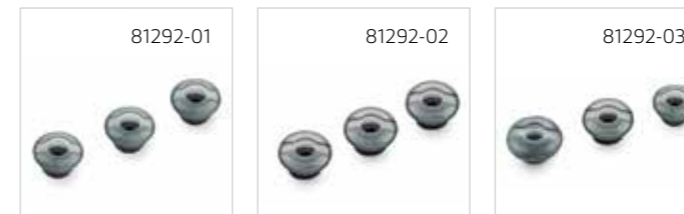

Accessories

- 81291-01 Car Charger
- 81293-01 Carrying Case (WG200/WG201/B)

ACCESSORIES AND PARTS FOR DISCONTINUED PRODUCTS

ACCESSORIES AND PARTS FOR DISCONTINUED PRODUCTS