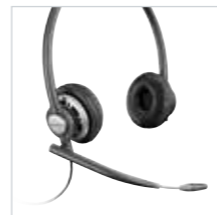

24-27
CORDED OFFICE HEADSETS