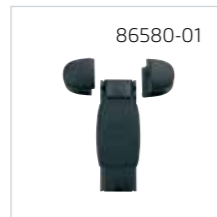

77153-01

86580-01

Accessories

27019-01 Kit, Y-Adapter Trainer
65218-01 Spare, Cable, Straight, 12", Mod Plug, *not pictured*
77153-01 Spare, Coil Cable Assy, QD6/Modular, J-Top Family
86580-01 AL10 Smart Limiter
85638-01 EHS Extension Cable, Cisco, *not pictured*