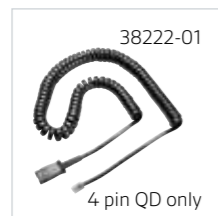

34286-03

38222-01

4 pin QD only