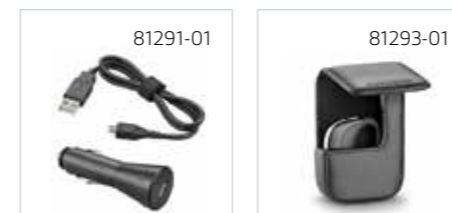

Accessories

- 81291-01 Car Charger
- 81293-01 Carrying Case (WG200/WG201/B)

ACCESSORIES AND PARTS FOR DISCONTINUED PRODUCTS

ACCESSORIES AND PARTS FOR DISCONTINUED PRODUCTS