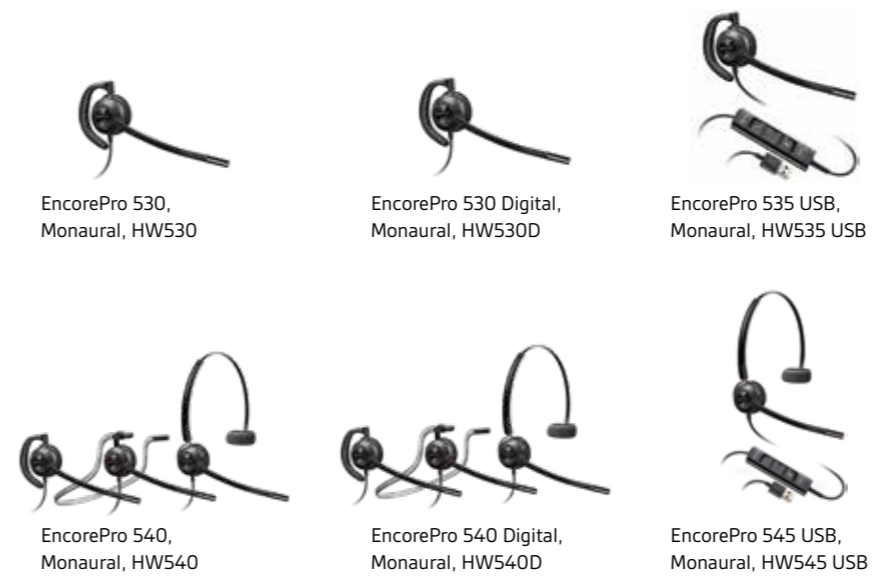

ENCOREPRO® 530 / 530 DIGITAL / 535 / 540 / 540 DIGITAL / 545

In the Box

EncorePro 530
Headset User Guide

EncorePro 530 Digital
Headset User Guide

EncorePro 535 USB
Headset User Guide

EncorePro 540
Headset User Guide

EncorePro 540 Digital
Headset User Guide

EncorePro 545 USB
Headset User Guide