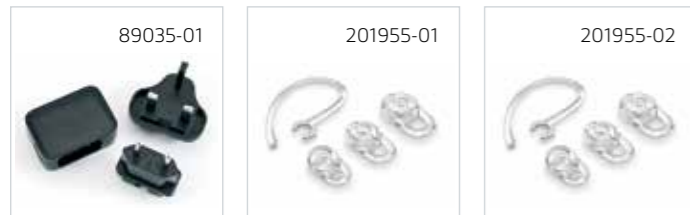

ACCESSORIES AND PARTS FOR DISCONTINUED PRODUCTS
VOYAGER® EDGE UC

In the Box

VOYAGER EDGE UC

- Headset
- Mini Bluetooth® USB Adapter
- USB Charging Case
- USB to Micro USB cable (see Calisto 610)
- Earloop
- S/M/L Eartips
- Modular AC Wall Charger
- Bluetooth dongle

Spares and Replacement Parts

PART NO.

- 76016-01 Spare, USB Charger, Micro USB
- 85117-01 BT300-M Mini Bluetooth USB adapter
- 85117-02 BT300 Mini Bluetooth USB adapter
- 89035-01 Spare, AC Wall Charger EMEA, Mobile
- 201955-01 Small, Eartip x 3 and Earloop
- 201955-02 Medium, Eartip x 3 and Earloop
- 201955-03 Large, Eartip x 3 and Earloop
- 203790-01 Charge Case, *not pictured*

Accessories

- 89110-01 USB Car Charger

ACCESSORIES AND PARTS FOR DISCONTINUED PRODUCTS
VOYAGER® PRO UC

In the Box

VOYAGER PRO UC, NEXT GENERATION

- Headset and Eartips/Foam Eartip Covers
- Mini Bluetooth® USB Adapter
- USB Charging Cable
- AC Charging Cable
- Carrying Case
- Quick Start Guide

VOYAGER PRO UC

- Headset and Eartips/Foam Eartip Covers
- Bluetooth USB Adapter
- USB Charging Cable
- AC Charging Cable
- Quick Start Guide

Spares and Replacement Parts

PART NO.

- 81292-01 Small, 3-Pack, Eartips/Foam Eartip Covers
- 81292-02 Medium, 3-Pack, Eartips/Foam Eartip Covers
- 81292-03 Large, 3-Pack, Eartips
- 82038-02 Carrying Case (B230)
- 84013-01 BUA-200™ Mini Bluetooth USB adapter (WG200)
- 84014-01 BUA-200 Mini Bluetooth USB adapter (WG201, Microsoft version)
- 85117-01 BT300 Mini Bluetooth USB adapter (B230, Microsoft version)
- 85117-02 BT300 Mini Bluetooth USB adapter (B230)