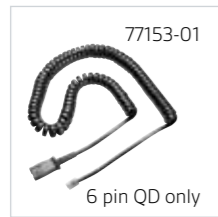

27019-01

77153-01

6 pin QD only