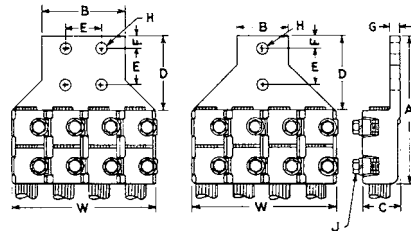

4JJA SERIES

Terminal lugs, four cables, straight

4/0	1/0	2	4JJ4A2N	5 11/16	2	1	3 1/4	5/8	1/4	5/16	4 7/16	AL4JJ4A2N	7	2	1 3/16	3 3/8	5/8	5/16	5/16	5 1/16	
4/0	1/0	4		AL4JJ4A4N	5 11/16	3	1	3 1/4	5/8	1/4	5/16	4 7/16	AL4JJ4A4N	7	3	1 3/16	3 3/8	5/8	5/16	5/16	5 1/16
4/0	2/0	2		4JJ5A2N	6 1/16	2	1 1/4	3 3/8	5/8	5/16	3/8	5 5/16	AL4JJ5A2N	7 1/2	2	1 3/8	3 3/8	5/8	1 13/32	3/8	5 13/16
4/0	2/0	4		4JJ5A4N	6 1/16	3	1 1/4	3 3/8	5/8	5/16	3/8	5 5/16	AL4JJ5A4N	7 1/2	3	1 3/8	3 3/8	5/8	1 13/32	3/8	5 13/16
350	4/0	2	4JJ6A2N	6 5/8	2 1/2	1 7/16	3 1/2	5/8	3/8	3/8	6	AL4JJ6A2N	8	2 1/2	1 5/8	3 5/8	5/8	1 15/32	3/8	6 5/8	
350	4/0	4	4JJ6A4N	6 5/8	3	1 3/4	3 3/8	5/8	7/16	7/16	6 3/16	AL4JJ6A4N	8	4	1 5/8	3 5/8	5/8	1 15/32	3/8	6 5/8	
500	350	2	4JJ7A2N	7 1/8	4	1 3/4	3 3/4	5/8	7/16	7/16	6 3/16	AL4JJ7A2N	8 5/8	4	1 15/16	3 5/8	5/8	5/8	7/16	7 5/8	
500	350	4	4JJ7A4N	7 1/8	4	1 3/4	3 3/4	5/8	7/16	7/16	6 3/16	AL4JJ7A4N	8 5/8	4	1 15/16	3 5/8	5/8	5/8	7/16	7 5/8	
750	500	2	4JJ8A2N	7 13/16	4 1/2	1 15/16	4 1/8	7/8	1/2	1/2	8	AL4JJ8A2N	9 5/8	4 1/2	2 3/16	4 1/8	5/8	2 1/32	1/2	8 5/8	
750	500	4	4JJ8A4N	7 13/16	4 1/2	1 15/16	4 1/8	7/8	1/2	1/2	8	AL4JJ8A4N	9 5/8	4 1/2	2 3/16	4 1/8	5/8	2 1/32	1/2	8 5/8	

E = 1 3/4"
H = 9/16"

5JJA SERIES

Terminal lugs, five cables, straight

Left and right hand tangs available on types 4JJA and 5JJA.
Add prefix L for left, R for right (i.e. L5JJ4A4N)