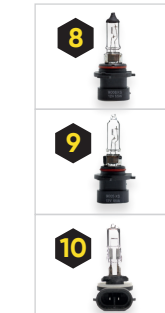

HEADLIGHT ASSEMBLY

6 G-3765682C92 | Right
 G-3765681C92 | Left
 \$ 209.95

LIGHT BULBS

7 G-BSW9007 | Headlights \$ 2.95
 Also fits **Blue Bird vision**

8 G-BS1255H3 | Warning lights \$ 2.95
 Also fits **Blue Bird vision**

LED LIGHTS

9	G-LTL700A	\$ 22.89
10	G-LSL700R	\$ 22.89
11	G-LBL700W	\$ 22.89
12	G-LSL001	\$ 19.95

13 G-KIT700LED \$ 107.70
ONLY \$ 17.95 EACH WHEN YOU BUY THE KIT !

BRAKE COMPONENTS

1	10028275 Front	\$ 189.99
2	10028278 Rear	\$ 294.95
3	GD786AEXF	\$ 50.66
4	G-7115N	\$ 82.95
5	380001A Front marque	\$ 26.99
	CR35066 Front SKF	\$ 27.55
6	380003A Arrière marque	\$ 35.99
	CR47697 Arrière SKF	\$ 34.48

HEADLIGHT ASSEMBLY

7 G-A06-75732-005 | Right \$ 169.95
 G-A06-75732-004 | Left

LIGHT BULBS

8 G-BS9006XS | Low beams \$ 3.99

9 G-BS9005XS | High beams \$ 3.99

10 G-BSW886 | Warning lights \$ 2.99

LED LIGHTS

11	G-TBB-127568	\$ 34.95
12	G-TBB-163833	\$ 34.95
13	G-TBB-127574	\$ 39.95
14	G-LSL400R	\$ 19.95