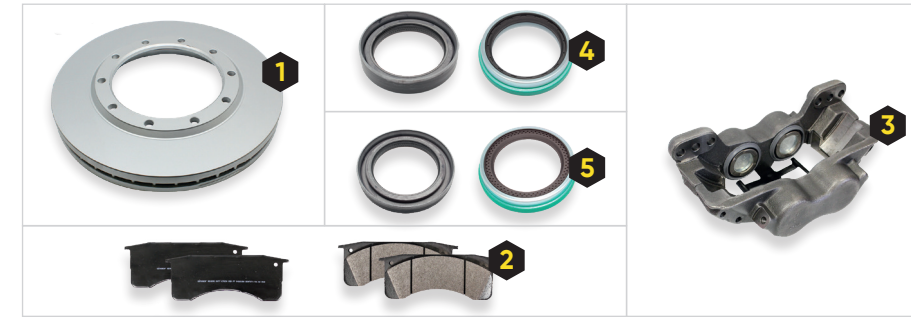

BRAKE COMPONENTS

1	10028274 Front	\$ 196.95
2	10028273 Rear	\$ 296.95
3	GD769EXF	\$ 53.74
4	G-7123N	\$ 204.95
5	380001A Front National Oil Seals	\$ 26.99
	CR35066 Front SKF	\$ 27.55
6	380003A Rear National Oil Seals	\$ 35.99
	CR47697 Rear SKF	\$ 34.48

STAINLESS STEEL MIRROR ARM BASE

7 G-MBC001 \$ 13.99

STAINLESS STEEL RAD MOUNT

8 G-CIR001 \$ 36.95

- Better quality
- Stainless steel bolts and plates
- Better quality rubber
- Superior bonding between plates and rubber
- Also fits **Thomas C2**

Exclusive to G-TECH

LED LIGHTS

9	G-LTL700A	\$ 22.89
10	G-LSL700R	\$ 22.89
11	G-LBL700W	\$ 22.89
12	G-LSL001	\$ 19.95

13 G-KIT700LED \$ 107.70
ONLY \$ 17.95 EACH WHEN YOU BUY THE KIT !

BRAKE COMPONENTS

1	G-2599937C92 Front-rear	\$ 114.99
2	GD769EXF	\$ 53.74
3	G-7123NX3	\$ 204.95
4	380001A Front National Oil Seals	\$ 26.99
	CR35066 Front SKF	\$ 27.55
5	380023A Rear National Oil Seals	\$ 34.99
	CR38780 Rear SKF	\$ 34.15