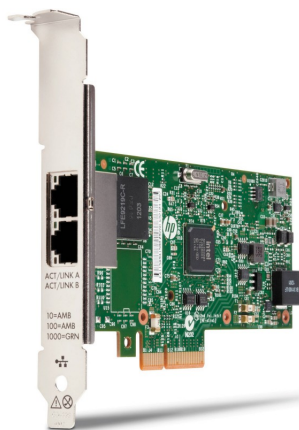

# HPE C3N37AA Datasheet

HPE 361T PCIe DUAL PORT GIGABIT NIC, 713029-001

C3N37AA

The HP 361T PCIe Dual Port Gigabit NIC is a high performance PCI Express (PCIe) Gen 2.1 dual port, copper, gigabit network solution for HP Z-Workstation customers who demand the latest in dual port Gigabit Ethernet bandwidth and features. It offers two ports on a single PCI Express adapter, allowing customers to save valuable I/O slots for other uses. The 361T includes support for Wake-on-LAN (WOL). Pre-Boot Execution environment (PXE) is disabled as a default. Additionally, it ships with support for Jumbo Frames, Network Fault Tolerance, Load Balancing, and various offload capabilities such as Segmentation Offload and Large Send Offload (LSO) that offer further network throughput improvements. Additionally, it is easy to install in either standard or low profile slots with support for IPv6 packet transmit and receive. 361T offers support for the latest power management technologies such as Energy Efficient Ethernet (EEE) and DMA Coalescing. This latest dual-port adapter comes with IEEE 1588 Precision Time Stamping feature.

## Key Features

- Device Type : Network Adapter
- Form Factor : Plug-in Card - Low Profile
- Interface (bus) Type : Pci Express 2.1 X4
- Pci Specification Revision : Pcie 2.1

### Expansion / Connectivity

- Interfaces : 2 X 1000base-t - Rj-45
- Compatible Slots : 1 X Pci Express 2.1 X4 - Low-profile