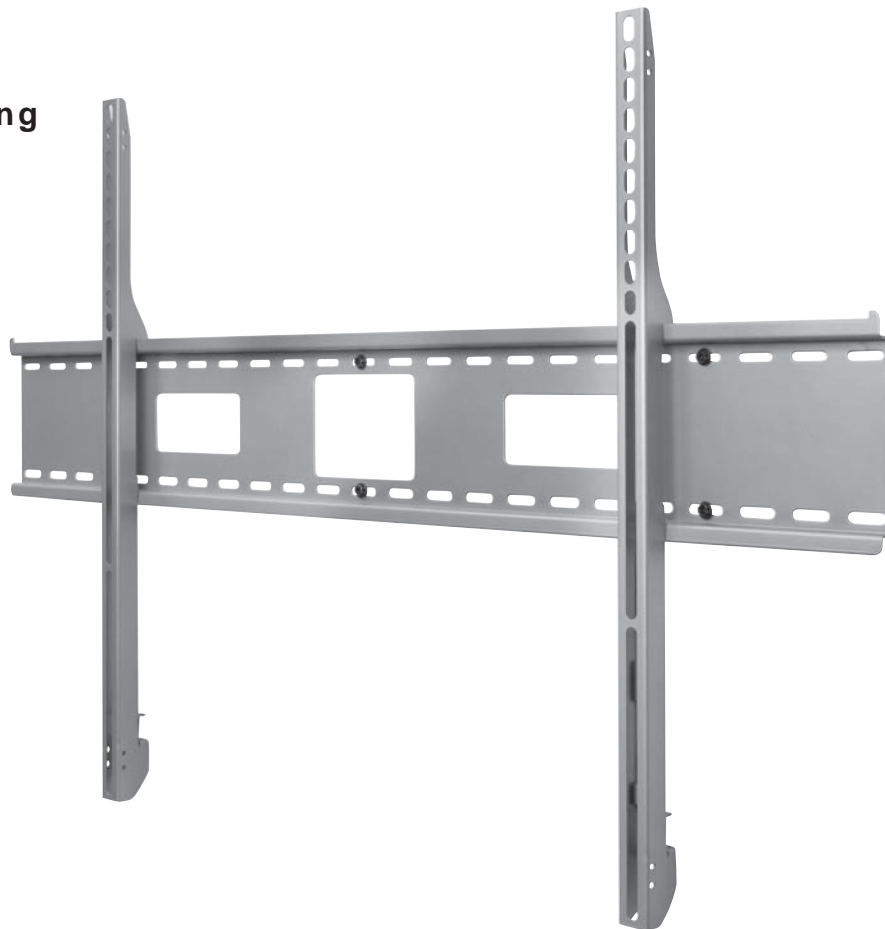

SmartMount™

Universal Flat Wall Mount

For 61" to 102" Plasma and LCD Flat Panel Screens

NEW!

Patent Pending

Ultra-slim design keeps flat panels tight to the wall, giving digital signage, stadiums or entertainment facilities that pro look. This SmartMount comes with everything you need for a quick and easy install: flat panels engage with an audible click, simple to align universal brackets and an open-design wall plate allows easy access to junction boxes and cable management. Plus, the Peerless Sorted-For-You™ fastener pack eliminates guesswork during installation by making screen attachment hardware easy to find.

- Simple hook-on design makes install a snap
- Horizontal screen adjustment up to 12"
- Junction box access ports on wall plate
- Integrated security options available

SF680, SF680-S
SF680P, SF680P-S

SmartMount™

Universal Flat Wall Mount

For 61" to 102" Plasma and LCD Flat Panel Screens

Model Numbers

SF680, SF680-S (Security models)
SF680P, SF680P-S (Standard models)

Product Specifications

- Fits screens with mounting hole patterns up to 43.75" W and 29.31" H
- Ultra-slim design holds screen only 1.98" from the wall
- Easy-glide bracket design ensures screen is securely attached to wall plate
- Horizontal screen adjustment up to 12"
- Mounts to two or three wood studs, concrete, cinder block or metal studs (accessory required)
- Comes with Peerless' Sorted-For-You™ fastener pack with all necessary screen attachment hardware
- UL listed
- Comes in black or silver

Side View

FEATURES

DIMENSIONS (W x H x D) 45.75" x 30.25" x 1.98" (116.2 x 76.8 x 5.03 cm)

LOAD CAPACITY 350 lb (158.8 kg)

PRODUCT WEIGHT 13.5 lb (6.1 kg)

FINISH Scratch Resistant Fused Epoxy

AVAILABLE COLORS Black: SF680, SF680P
Silver: SF680-S, SF680P-S