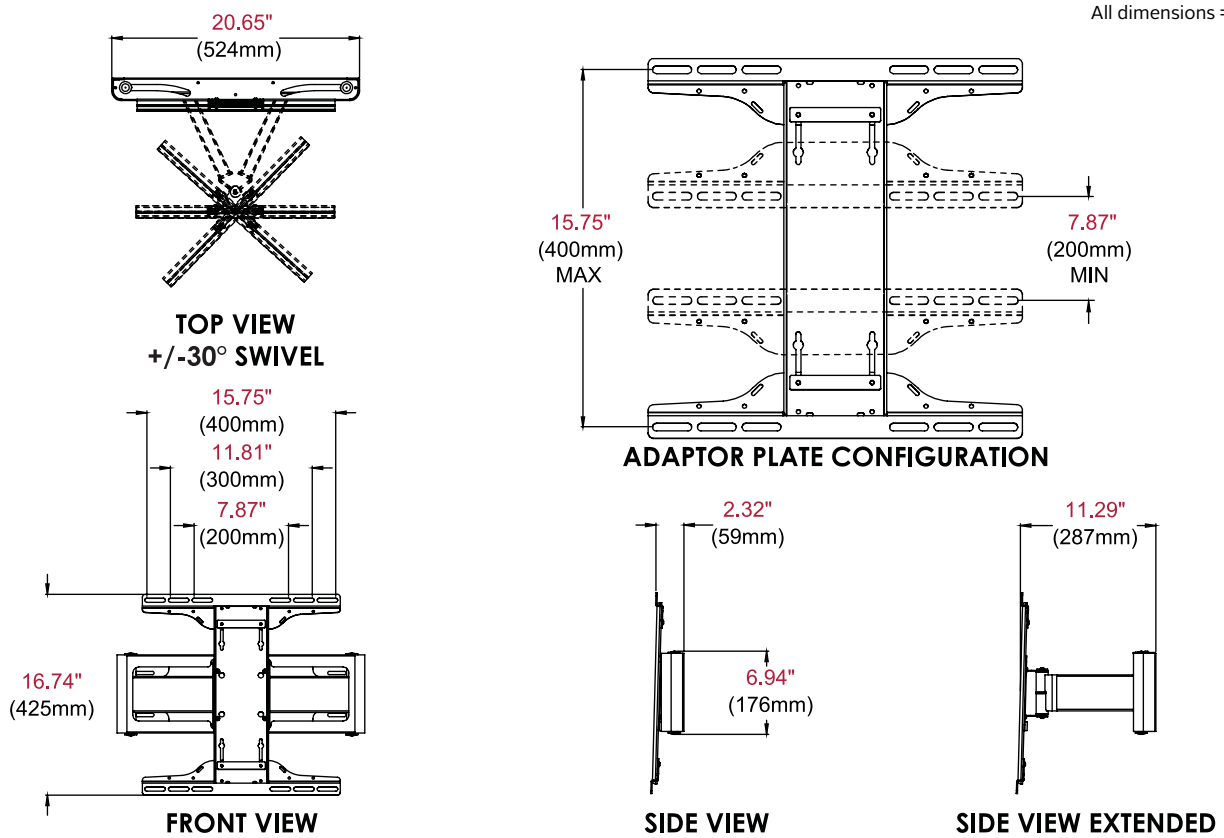

HPF650	Pull-Out Pivot Wall Mount for 32"-55" Displays

Product Specifications

	DIMENSIONS (W x H x D)	PRODUCT WEIGHT	LOAD CAPACITY	FINISH	AVAILABLE COLORS
HPF650	20.65" x 16.74" x 2.32"-11.29" (525 x 425 x 59-287mm)	13.40lb (6kg)	60lb (27kg)	Powder coat	Black

Package Specifications

	PACKAGE SIZE (W x H x D)	PACKAGE SHIP WEIGHT	PACKAGE UPC CODE	PACKAGE CONTENTS	UNITS IN PACKAGE
HPF650	21.25" x 12.5" x 4.0" (540 x 318 x 102mm)	14.81lb (6.72kg)	735029298052	Wall mount, universal adaptor and mounting hardware	1

Accessories

1. **ACC-HPF650:** In-furniture Bracket
   - **IBA3AC:** Recessed Cable Management and Power Storage Accessory Box*
2. **Works with most displays 42" and larger without being visible from behind when used with the HPF650. Verify dimensions for confirmation of compatibility.*

Architect Specifications

The Pull-Out Pivot Wall Mount shall be a Peerless-AV model HPF650 and shall be located where indicated on the plans. Assembly and installation shall be done according to instructions provided by the manufacturer.

Visit peerless-av.com to see the complete line of AV solutions from Peerless-AV, including outdoor displays, wireless, kiosks, digital audio, display mounts, projector mounts, carts/stands, and a full assortment of accessories.

Peerless-AV
2300 White Oak Circle
Aurora, IL 60502 USA

(800) 865-2112
(630) 375-5100
Fax: (800) 359-6500

Peerless-AV Europe
Unit 3 Watford Interchange
Colonial Way, Watford
Herts, WD24 4WP
United Kingdom
+44 (0) 1923 200100
Fax: +44 (0) 1923 200101

Peerless-AV de México
Ave de las Industrias 413
Parque Industrial Escobedo
Escobedo, N.L.,
Mexico 66050
+52 (81) 8384-8300
Fax: +52 (81) 8384-8360