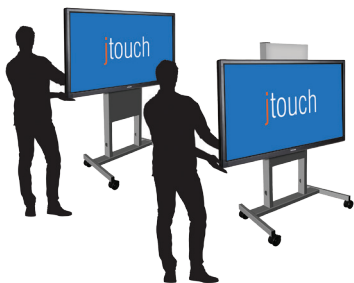

Swivel Mount For 40-inch

Attach this heavy-duty mount to the 40-inch Floor Stand to rotate the JTouch display between portrait and landscape orientations.

- Up to 12 degrees of smooth pivot adjustment in any direction
- Includes 200x200 VESA adapter plate and tilt adapters that allow an additional 10 degrees of tilt
- Weight capacity: 50 lbs (22.7 kg)
- Black finish