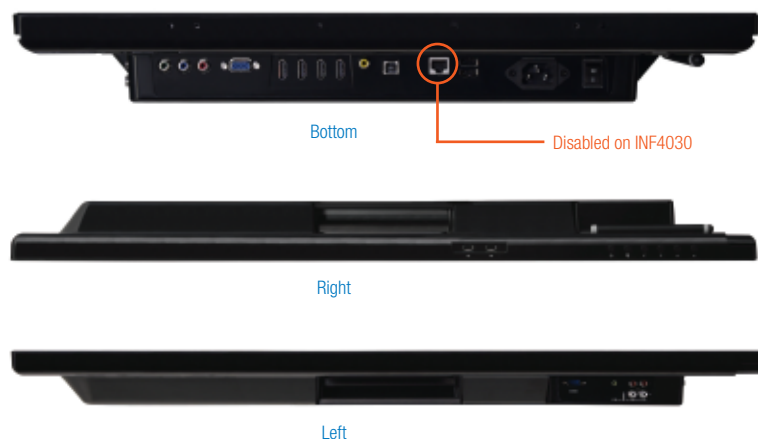

LightCast Technology (INF4032 only)

Wireless Display Protocol	Miracast and AirPlay (Mirroring mode)
Casting Device Compatibility	Specific versions of Android, Windows, and Apple iOS and OSX; check with your manufacturer for details
Connectivity	802.11 b/g/n (2 dipole antenna), RJ-45 (10Base-TX), USB Type-A
Wireless Range	Up to 300 ft/91 m
Data Rate	Wireless: Up to 150 Mbps LAN: 10/100
Wi-Fi Compliant	802.11 b/g/n with MIMO
Security	IEEE Standard 64/128 bit WEP/WPA/WPA2-PSK/WPA-Enterprise

Accessories

Stand for 40-Inch Display (INA-STNDSM)

Lift Case for 40-Inch Display (CA-ATALIFT40)

Universal VESA 200 x 200 Swivel Mount -

Portrait or Landscape (INA-SWVLMNT)

Replacement Touchscreen Stylus (INA-STYLUS)

Extended Warranty (EPWHW40JT1, EPWHW40JT2)

* Product specifications, terms, and offerings are subject to change at any time without notice.