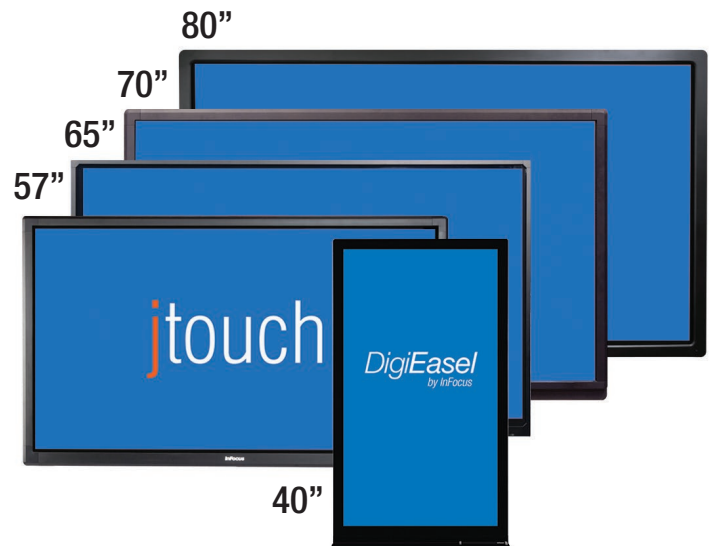

## Easy to Connect

JTouch provides multiple ways to display your content, including HDMI, VGA, and wireless via Lightcast Technology, available in select JTouch models. To enable touch, simply connect the JTouch to your computer via USB.

Choose from a variety of InFocus mobile carts so that you can move your JTouch from room to room- wherever it's needed most.

- 1080p display with accurate and responsive multi-touch
- Incredibly sharp 4K resolution now available on 80-inch model
- Interactive, bright, crisp content in any light
- Quickly connect and display your notebook via HDMI, VGA, and more
- Easily share your mobile device's screen on LightCast-enabled JTouch displays
- Built-in whiteboard and web browser (varies by model)
- Anti-glare models available

Available as a stand-alone touchscreen and whiteboard (INF4030), DigiEasel allows you to draw, write, or capture notes on a vivid touch display in portrait or landscape mode.

Upgrade to DigiEasel with LightCast (INF4032) to add wireless content sharing and web browsing to your 40-inch display—all at a great value.