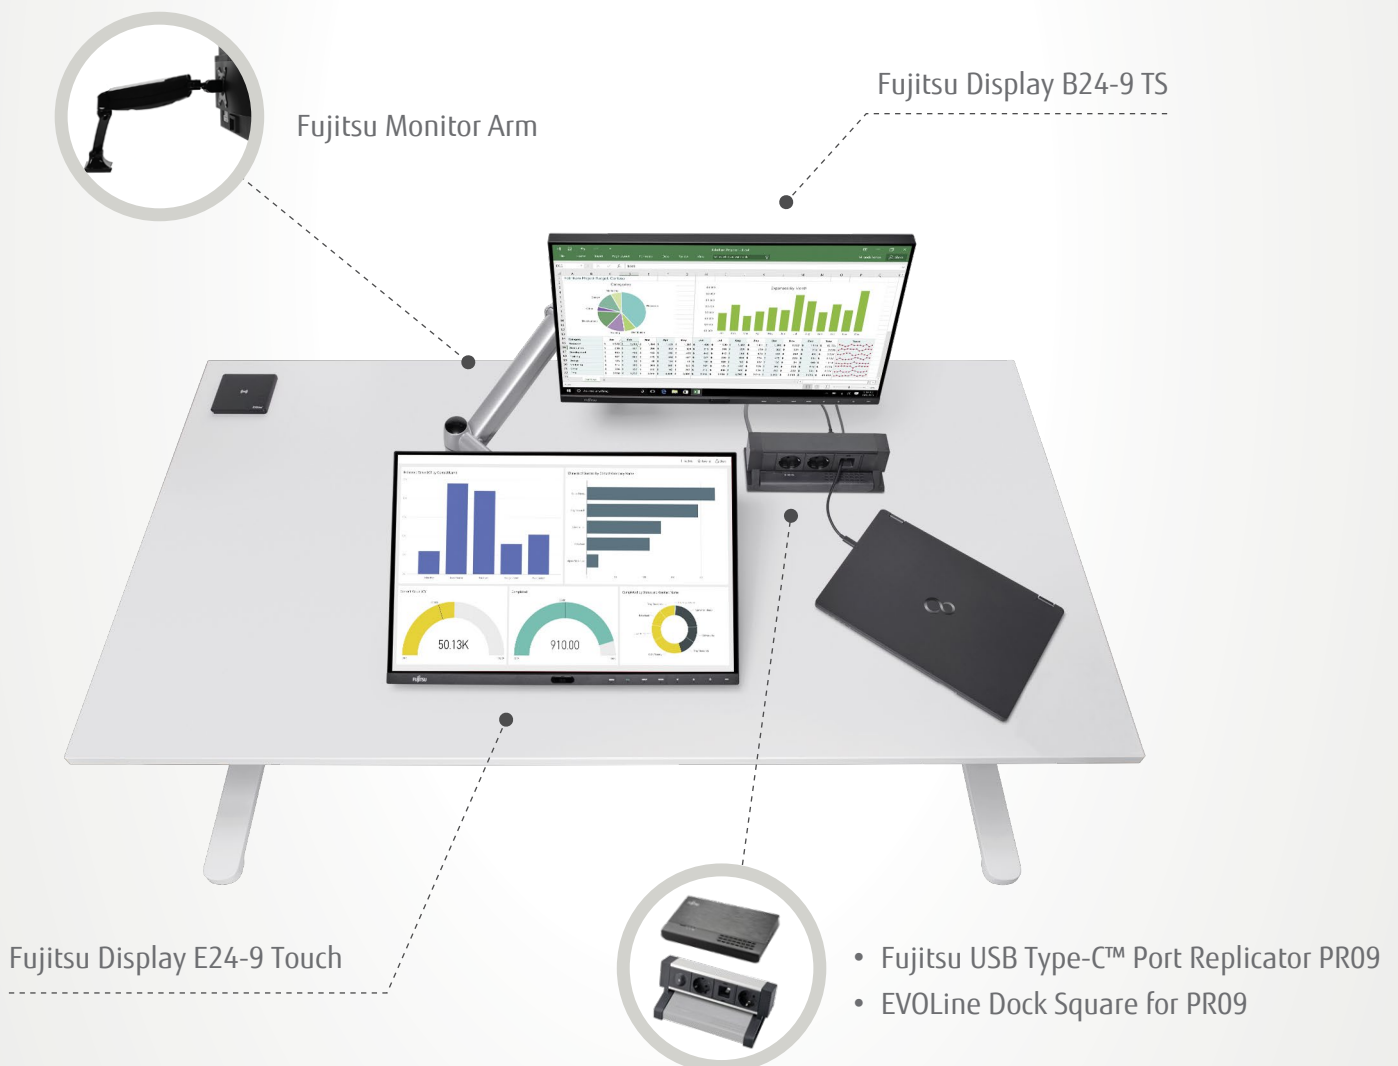

shaping tomorrow with you

FUJITSU

More Space for Maximum Inspiration

FUJITSU Clean Desk Solution

Work Clean. Be Inspired.

The Fujitsu Clean Desk is a modern and customizable digital office solution. Combining the best components from Fujitsu and its partners, the solution promotes wellness and productivity in the workplace by creating an ergonomic environment with smart and flexible use of space.

Ideal for all sectors

Fujitsu Clean Desk is a modern workplace concept that integrates the latest technologies in a shared desk environment, creating maximum flexibility for employees.

- Classic two screen system with flexible arms and monitors
- Adjustable, versatile monitor arms support 90° of rotation and can be extended to optimize screen positions and save space
- Easily reversible, modular, retrofit table for a perfect flexible workplace
- One cable for both power and data delivery with a vendor independent USB Type-C™

Clean Desk Justice

Flexibility and ergonomics at the highest level

Fujitsu Clean Desk Justice is an efficient and ergonomic workplace solution that facilitates the trend towards modern paperless working styles. Designed and precisely tailored for the legal profession, the solution adopts a touch-based display and ergonomic design with smart variability for dynamic team collaboration. Not only for justice, also perfect for all customers with document handling issues, eg. banking.

- Combination of a standard screen and a touch screen with pull mechanism for a flexible working environment
- Monitor arms can be rotated 90° and extended for smart variability
- Adaptable ergonomic design for easy editing of electronic documents on touch screen
- Perfect for users with substantial document handling requirements