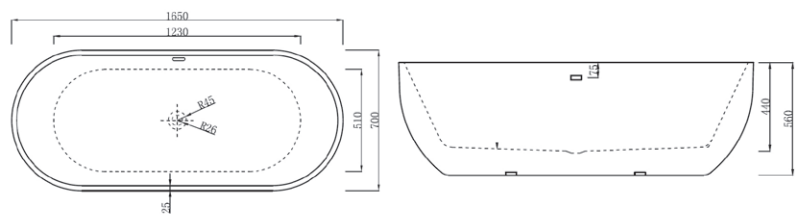

For bath shower mixer see page 53

237L

Modern	RRP	NOW	Code
1650 x 700mm Twin Skinned Double Ended Bath with Milled Integrated Waste	£1,999	£999	P00559 FB470/00X
Freestanding Bath Shower Mixer - Chrome	£650	£350	P00561 FB169/00X