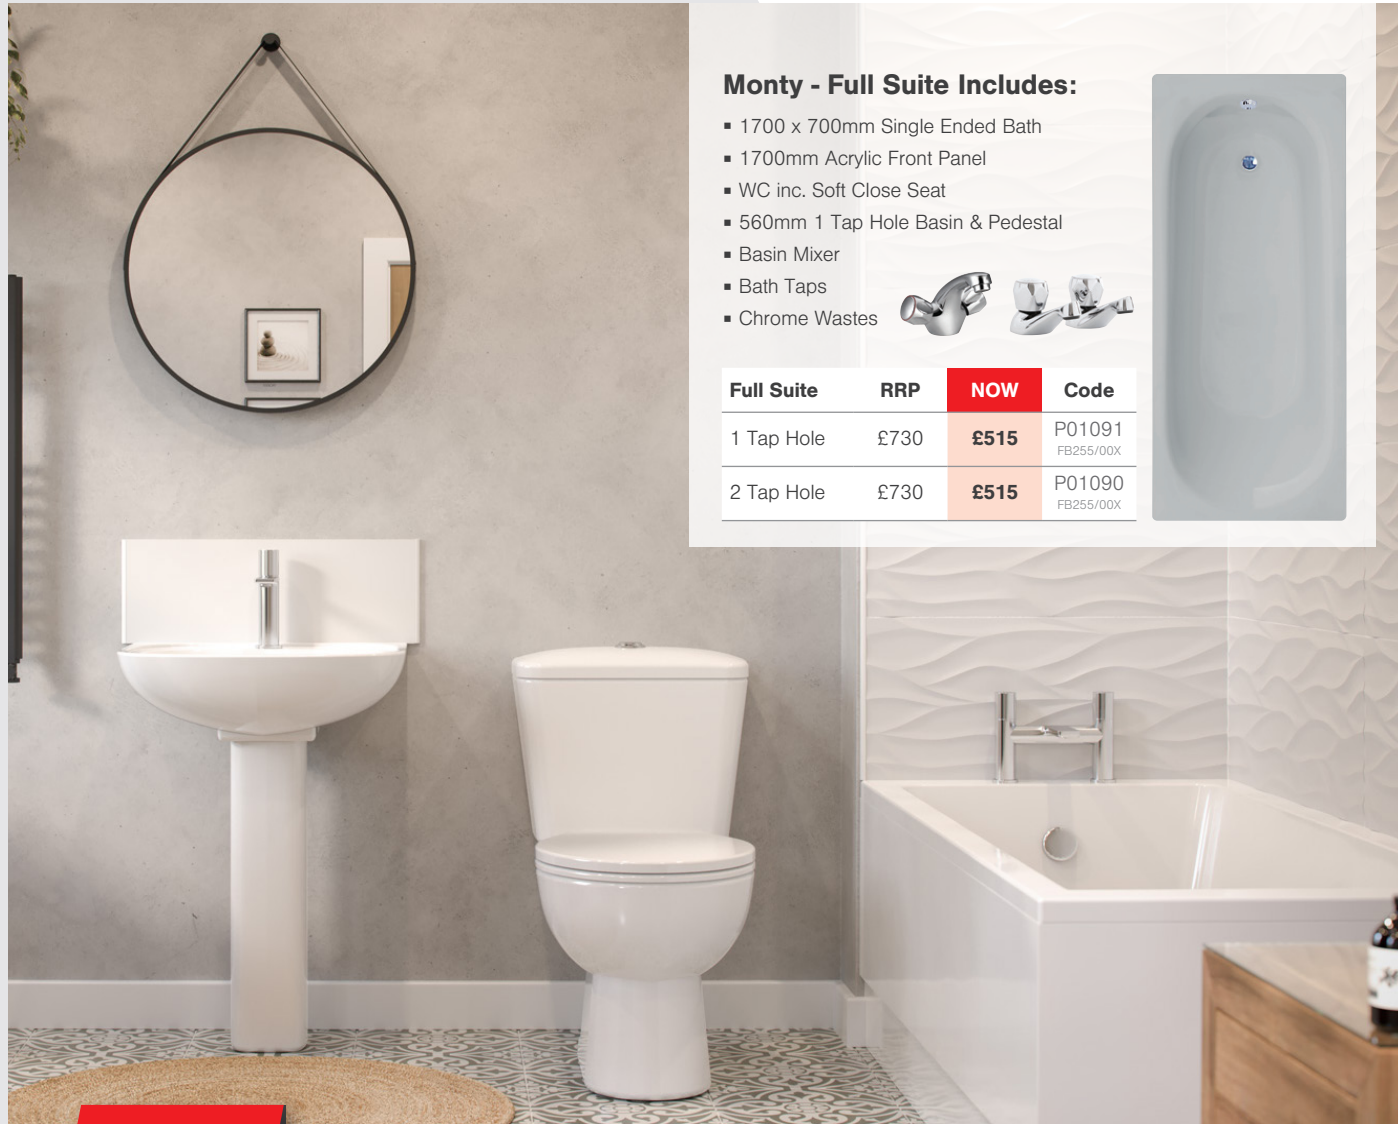

NEW Gloss Grey Furniture p17

NEW Senso Furniture p24

**Monty - Full Suite Includes:**

- 1700 x 700mm Single Ended Bath
- 1700mm Acrylic Front Panel
- WC inc. Soft Close Seat
- 560mm 1 Tap Hole Basin & Pedestal
- Basin Mixer
- Bath Taps
- Chrome Wastes