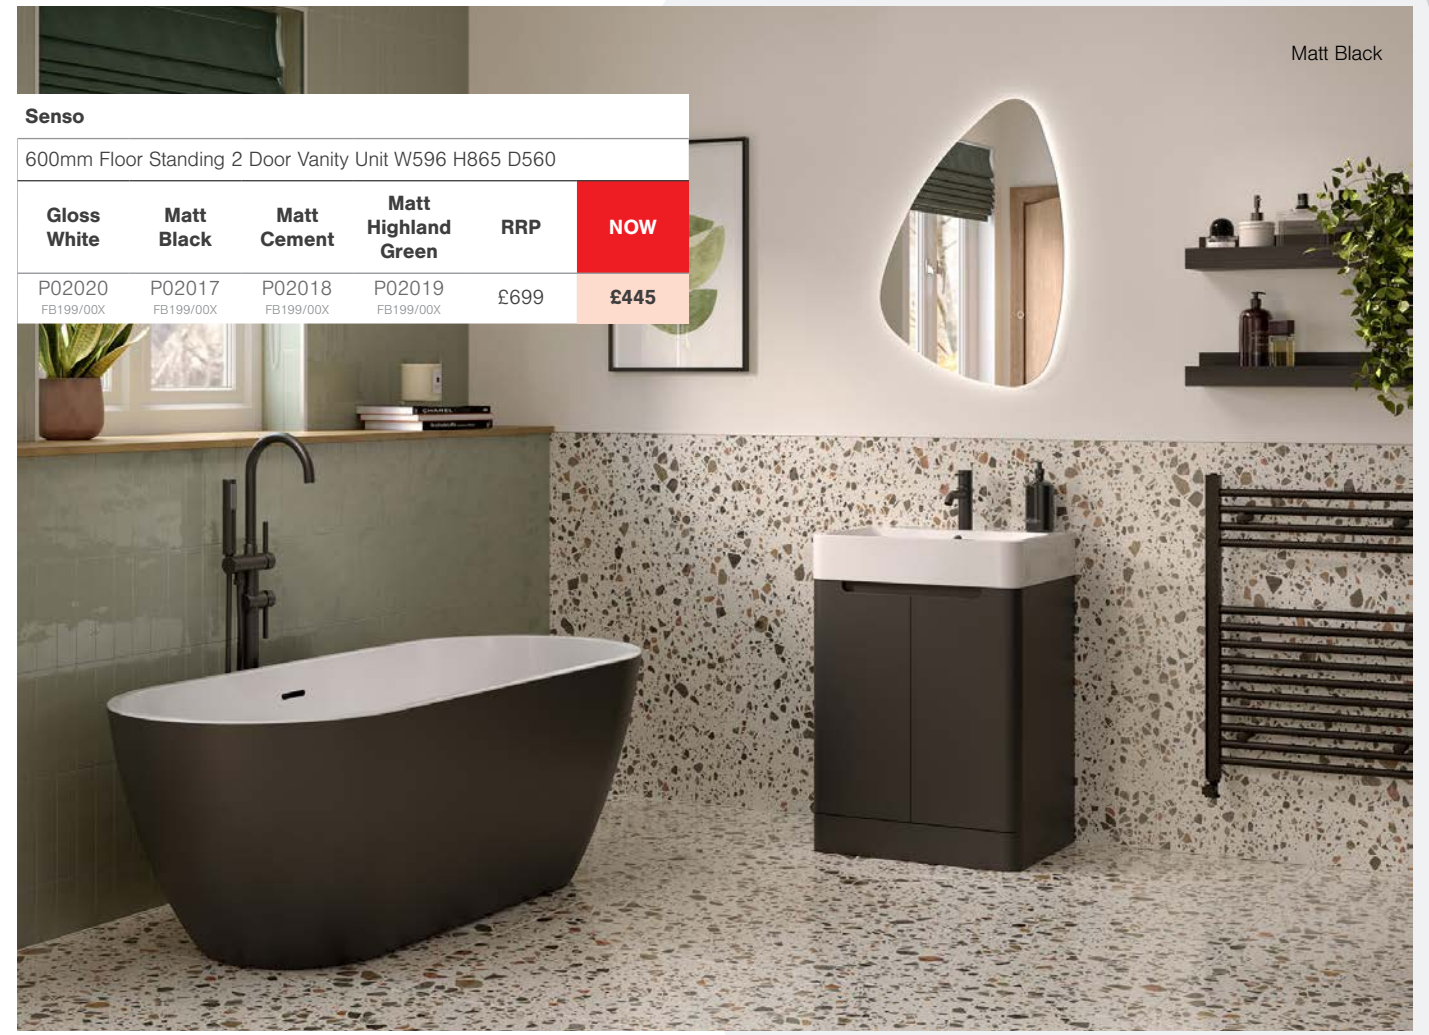

Senso					
600mm Floor Standing 2 Door Vanity Unit W596 H865 D560					
Gloss White	Matt Black	Matt Cement	Matt Highland Green	RRP	NOW
P02020 FB199/00X	P02017 FB199/00X	P02018 FB199/00X	P02019 FB199/00X	£699	£445