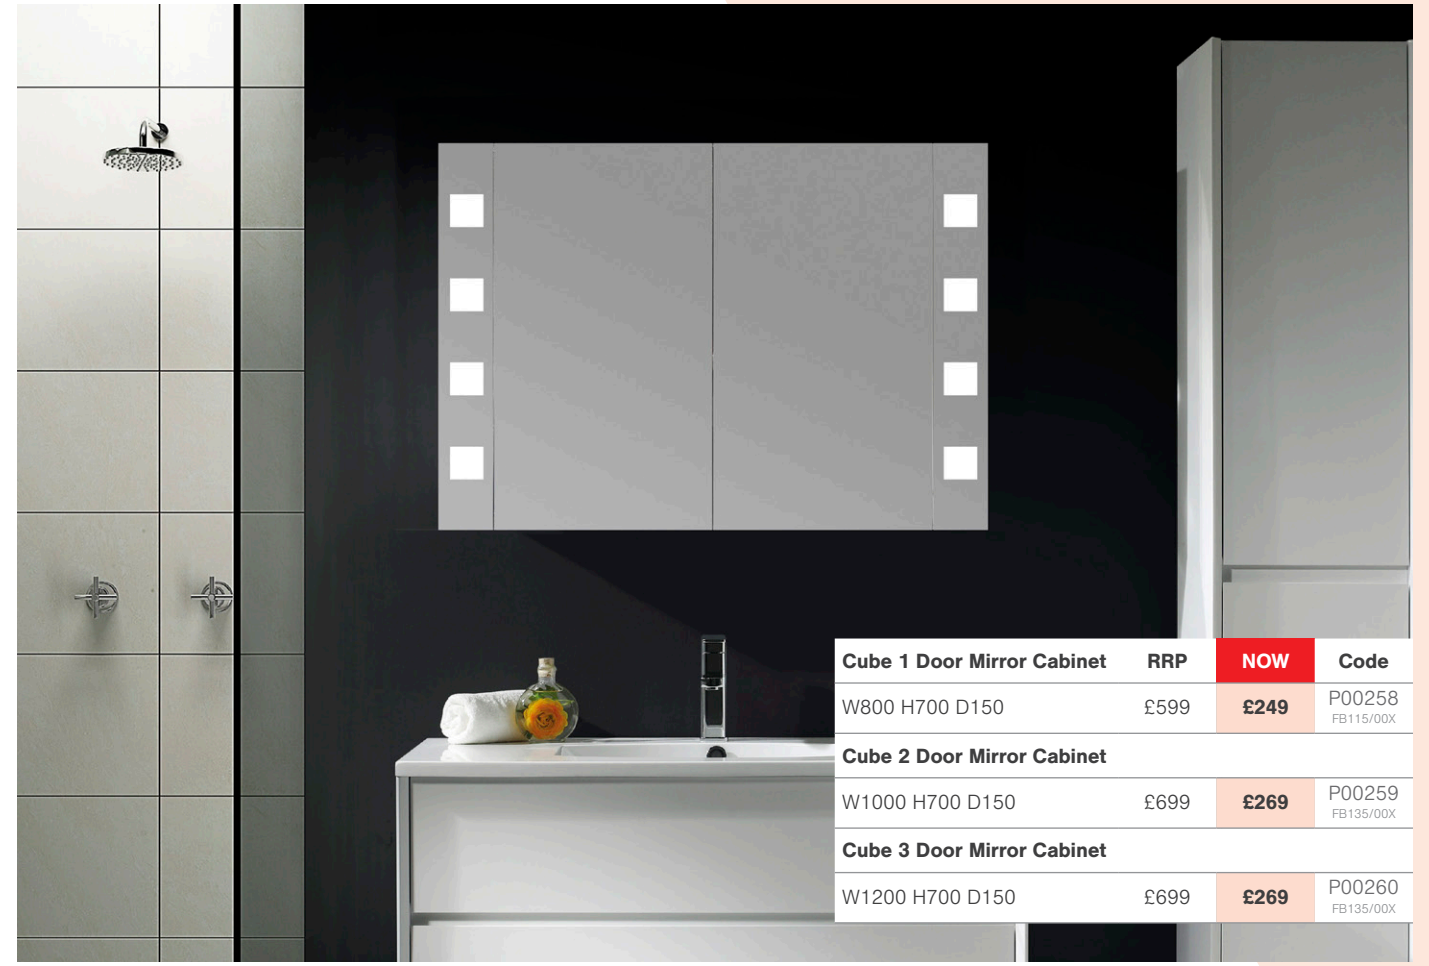

**From ONLY £399**

Line 2 Door Mirror Cabinet with Shaver Socket	RRP	NOW	Code
W800 H600 D150	£799	<b>£635</b>	P00254 FB175/00X
Line 3 Door Mirror Cabinet with Shaver Socket			
W1000 H600 D150	£899	<b>£399</b>	P00255 FB195/00X
W1200 H600 D150	£969	<b>£575</b>	P00256 FB235/00X