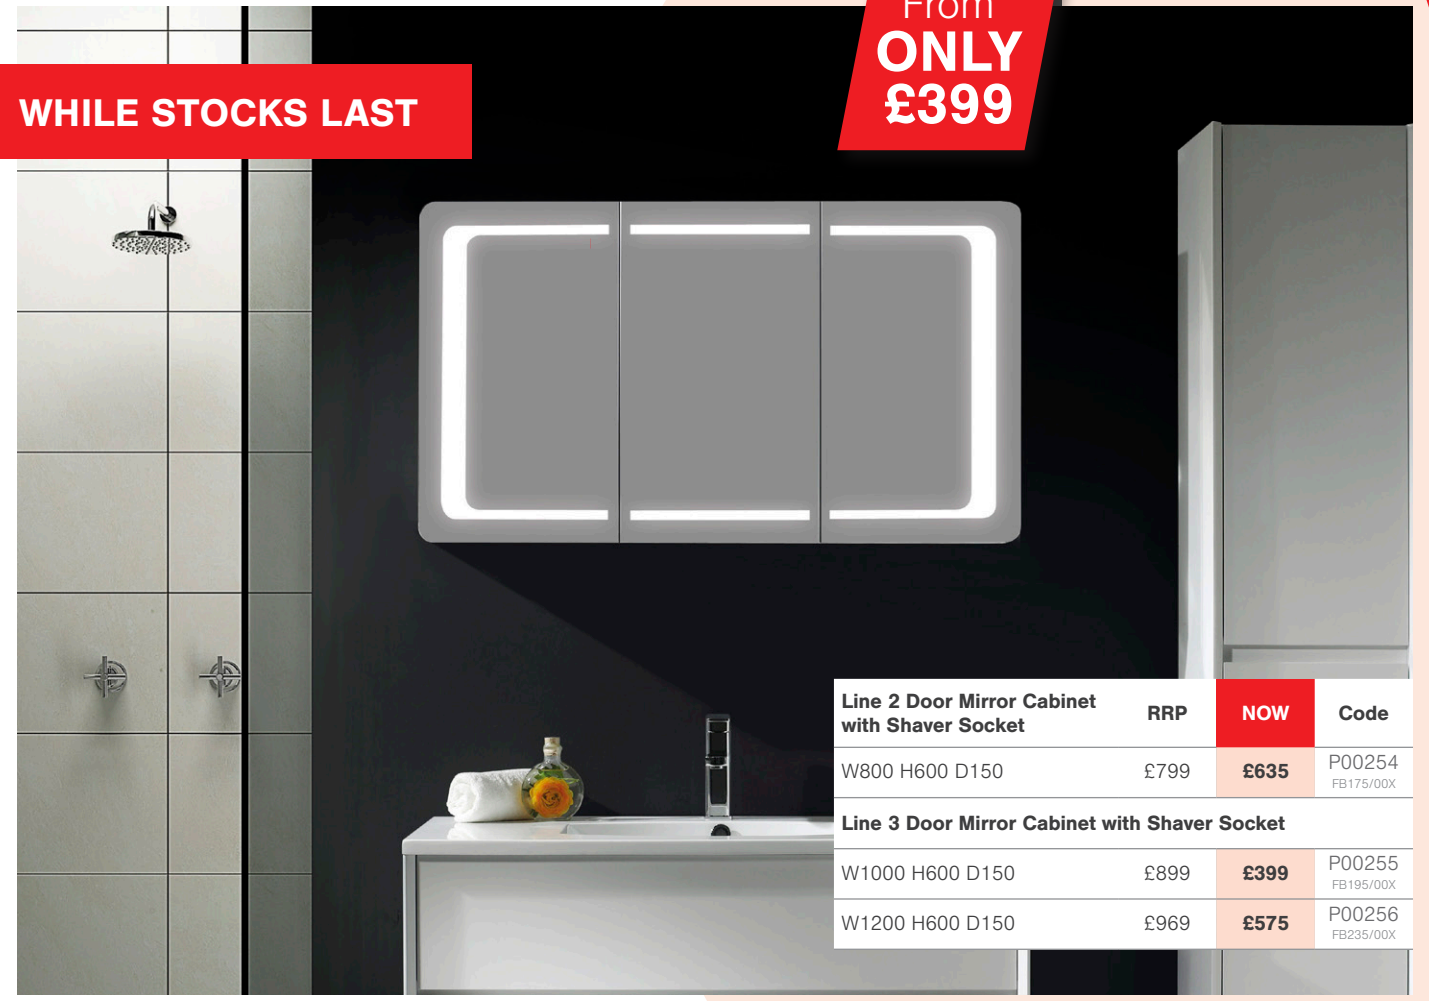

Line 2 Door Mirror Cabinet with Shaver Socket	RRP	NOW	Code
W800 H600 D150	£799	£635	P00254 FB175/00X
Line 3 Door Mirror Cabinet with Shaver Socket			
W1000 H600 D150	£899	£399	P00255 FB195/00X
W1200 H600 D150	£969	£575	P00256 FB235/00X