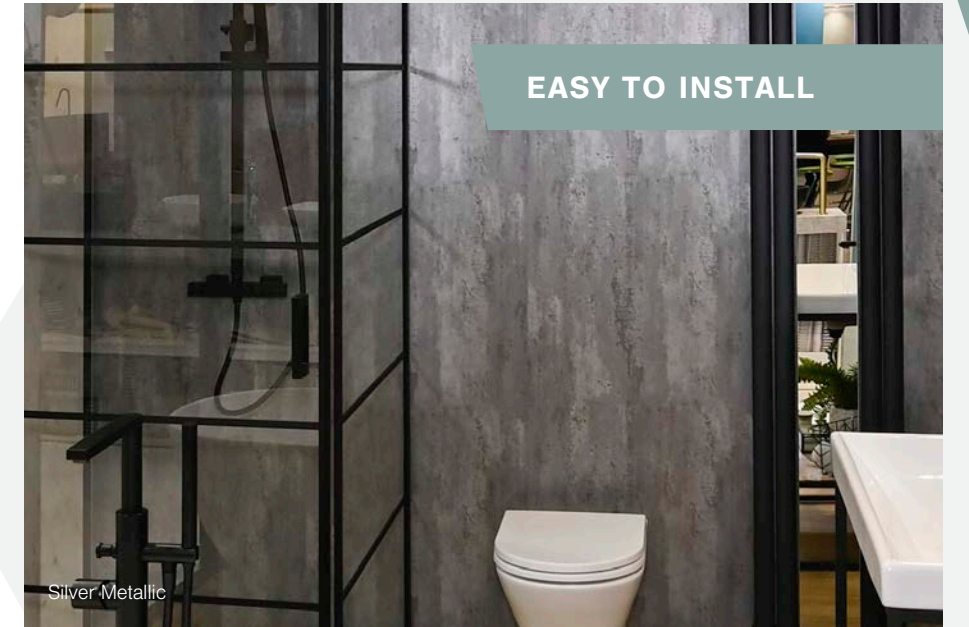

Wetroom Panels	RRP	NOW	Code
Blue Onyx - Matt	£169	£85	P01520W FB41/00X

Wetroom Panels	RRP	NOW	Code
Silver Metallic - Matt	£169	£85	P01522W FB47/00X

Wetroom Panels	RRP	NOW	Code
White Gloss	£165	£80	P00642 FB36/00X

Wetroom Panels	RRP	NOW	Code
Light Grey Marble - Gloss	£165	£80	P00643 FB36/00X

Wetroom Panels	RRP	NOW	Code
Concrete Dark Grey Matt	£169	£85	P00645 FB41/00X

Wetroom Panels	RRP	NOW	Code
Concrete Beige Matt	£169	£85	P00646 FB41/00X

Silver 7mm aluminium extrusions	Was	NOW	Code
Internal corner	£39	£29	P00648 FB9/00X
External corner	£42	£29	P00649 FB10/00X
End cap	£30	£14	P00650 FB5/00X
Continuous H joint	£30	£16	P00651 FB6/00X
Retro-fit scotia	£39	£25	P00652 FB8/00X
Retro-fit L-shape	£35	£19	P00653 FB6/00X

Adhesive & sealant	NOW	Code
Panel adhesive 285ml tube	£9	P00654 FB4/50X
Clear sealant 300ml tube	£10	P00655 FB5/00X
White sealant 300ml tube	£10	P00656 FB5/00X
Cleaner 500ml spray	£10	P00657 FB5/50X