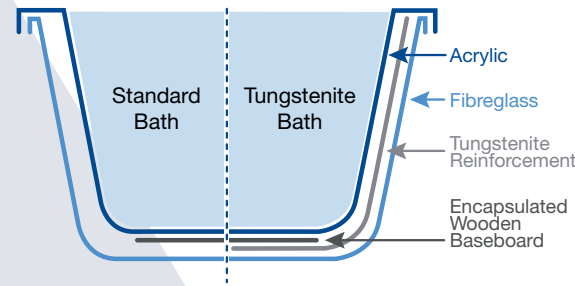

What is Tungstenite?

Tungstenite is a substantially strong, hard wearing coating that is applied to the reverse of the bath, making it as durable as a cast iron bath but with the warmer and easier to maintain finish of acrylic.

What are the benefits?

- Much stronger than acrylic.
- Retains heat for approximately 30 minutes longer than acrylic.
- Improved bath stability and rigidity.
- Increased durability resulting in a longer lifespan.

Look out for the Tungstenite logo

Lana Double Ended Bath	RRP	NOW	Code
1700 x 800mm	£599	£489	P00592 FB215/00X
1800 x 800mm	£725	£499	P00593 FB225/00X
1900 x 800mm	£825	£555	P00594 FB260/00X
1900 x 900mm	£829	£565	P00595 FB261/00X