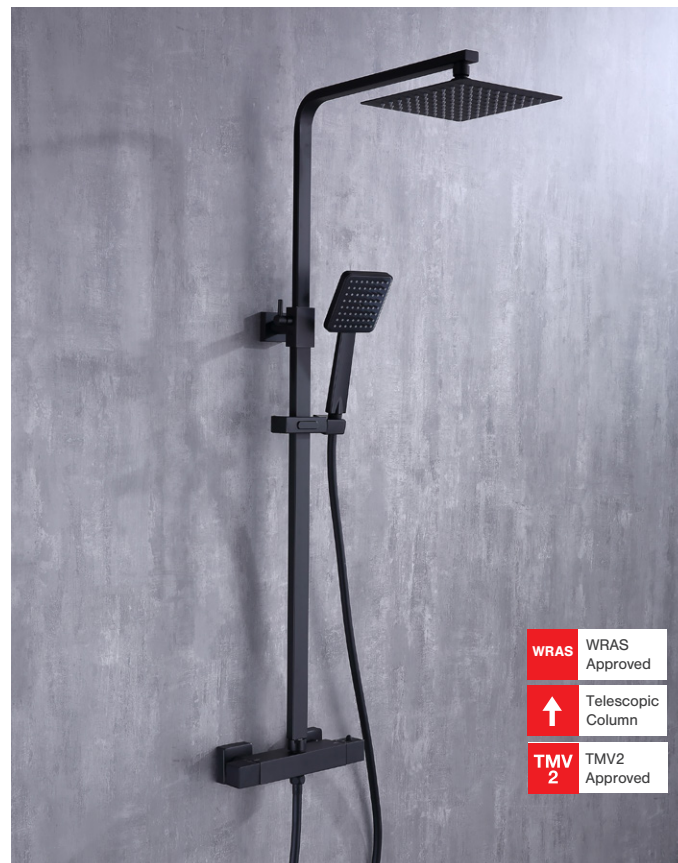

- WRAS Approved
- Telescopic Column
- TMV2 Approved

Sphere Brushed Brass	Pressure	RRP	NOW	Code
	P1	£615	<b>£315</b>	P01501 FB155/00X

**NEW LOWER PRICE**

- WRAS Approved
- Telescopic Column
- TMV2 Approved

Plaza	Pressure	RRP	NOW	Code
200mm Fixed Head, Hand Set and Bar Valve	P1	£615	<b>£199</b>	P00489 FB85/00X

- WRAS Approved
- Telescopic Column
- TMV2 Approved

Plaza Matt Black	Pressure	RRP	NOW	Code
200mm Fixed Head, Hand Set and Bar Valve	P1	£699	<b>£350</b>	P00957 FB169/00X