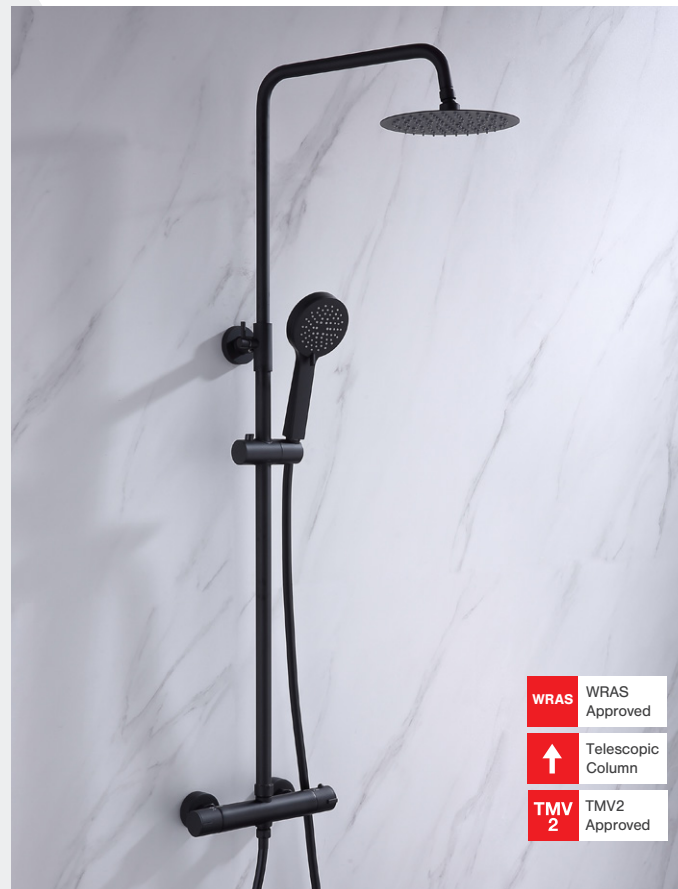

- WRAS Approved
- Telescopic Column
- TMV2 Approved

Sphere Matt Black	Pressure	RRP	NOW	Code
200mm Fixed Head, Hand Set and Bar Valve	P1	£565	£249	P00958 FB125/00X