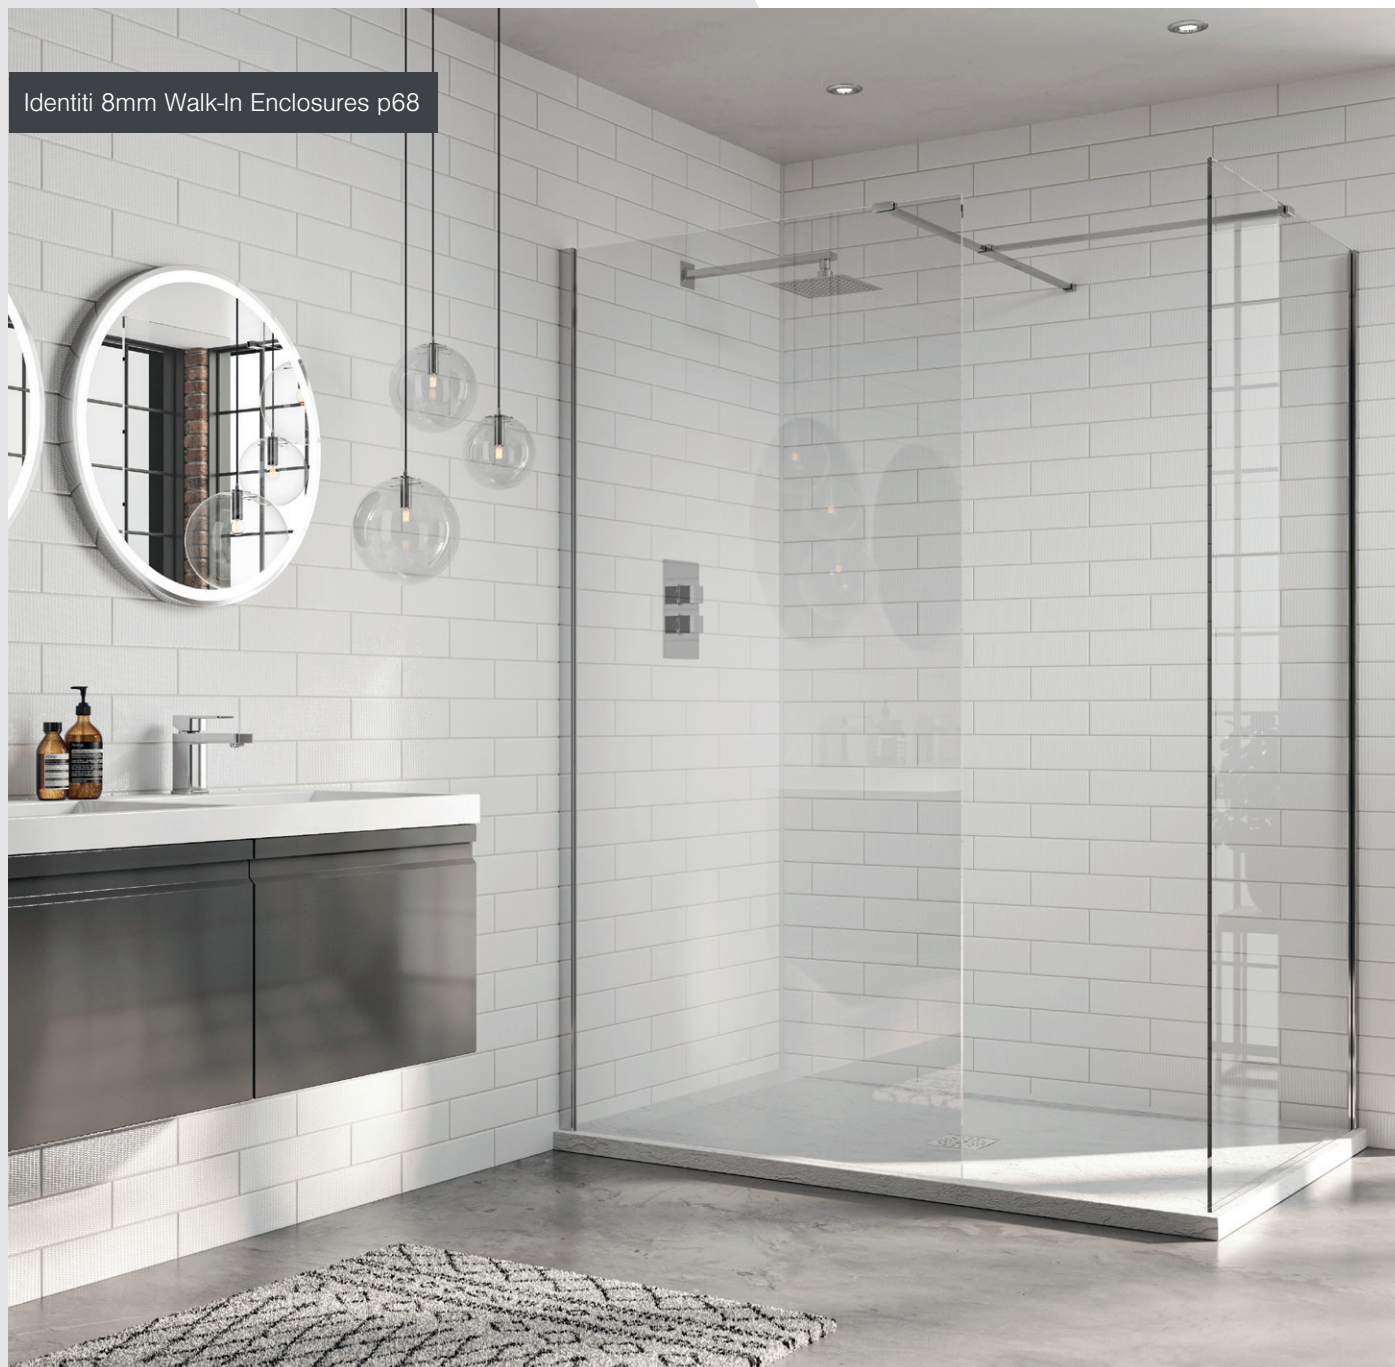

# PRICE CRASH

**NEW SENSO**  
FROM ONLY £399

SAVE UPTO 50%  
ON BEST SELLING LINES

OVER 1000 PRODUCTS  
**DISCOUNTED**

THE **LATEST TRENDS**  
AT UNBEATABLE PRICES

**SAVE  
50%**

**TAPS  
FROM  
£35**

Identiti 8mm Walk-In Enclosures p68