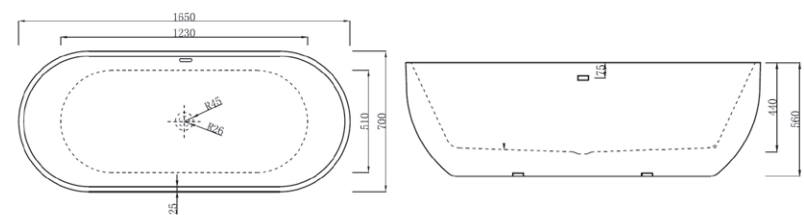

237L

Modern	RRP	NOW	Code
1650 x 700mm Twin Skinned Double Ended Bath with Milled Integrated Waste	£2,199	£999	P02004 FB490/00X
Freestanding Bath Shower Mixer - Matt Black	£699	£399	P02031 FB189/00X