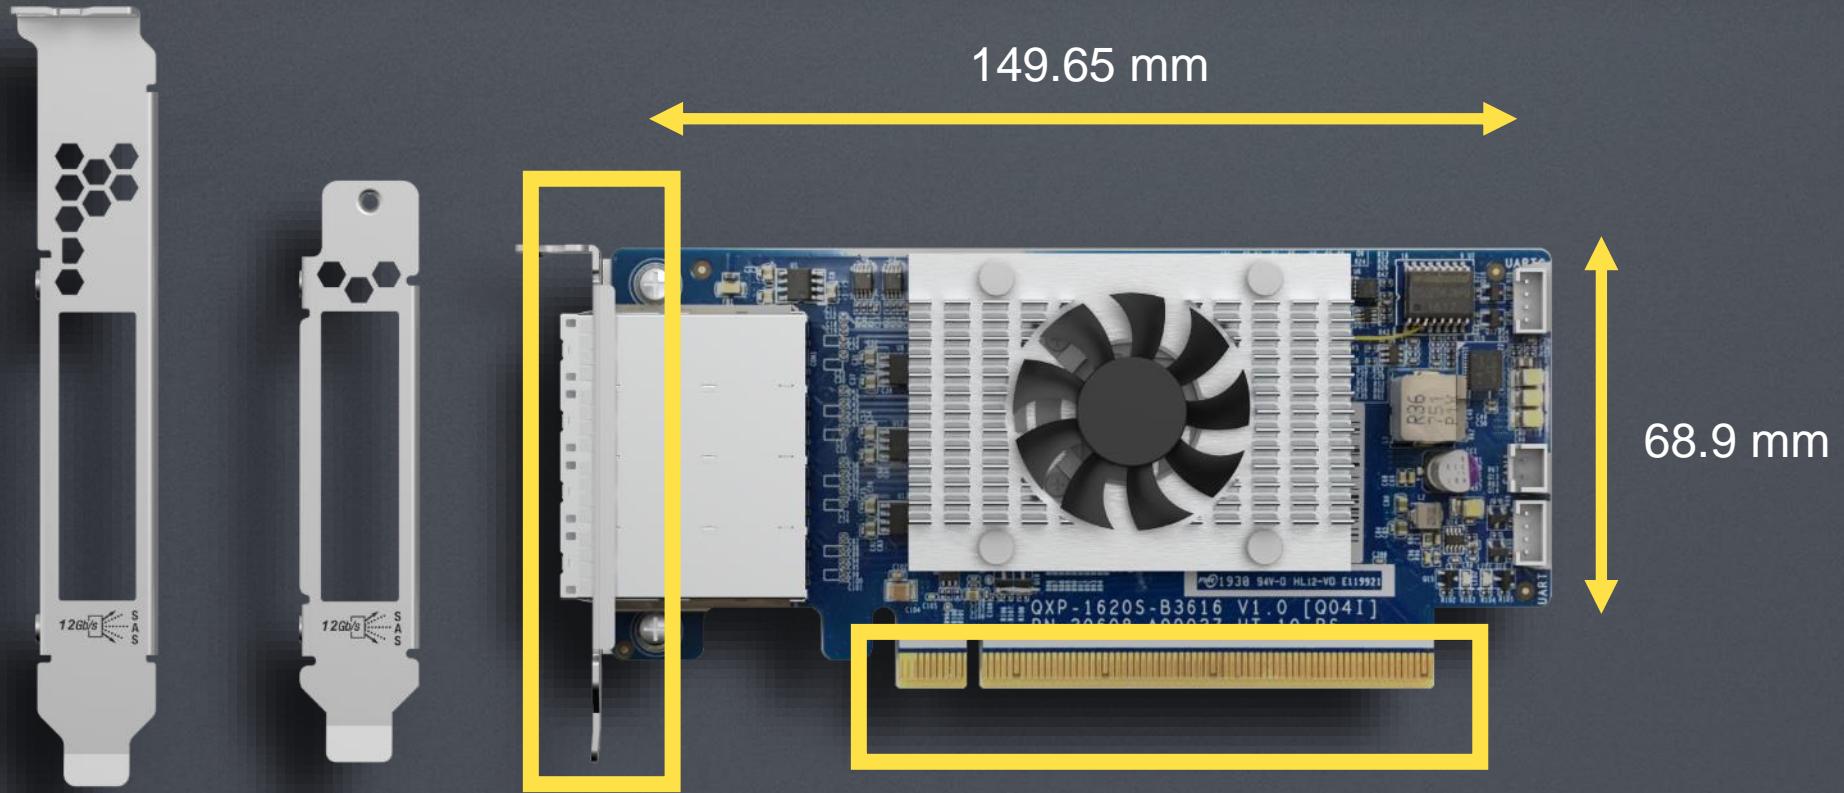

QXP-1620S-B3616W

PCIe Gen.3 x16 bandwidth (128Gbps)