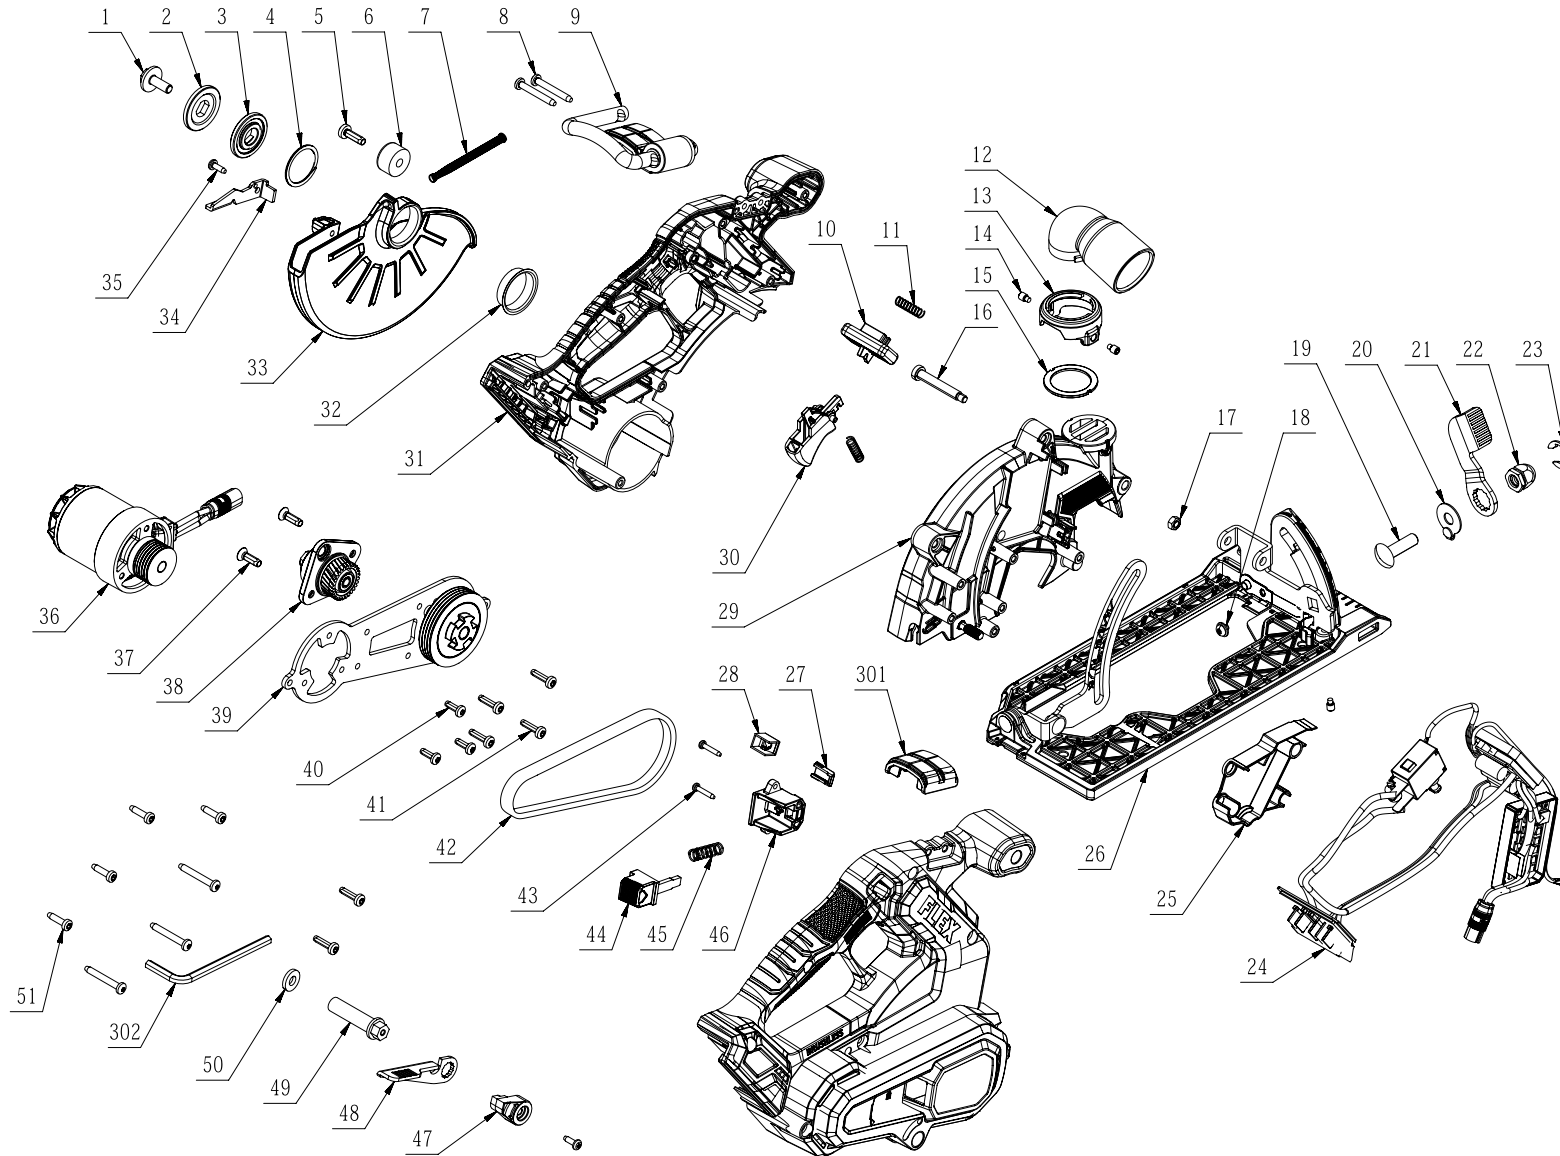

# FLEX

Product Description: Circular Saw  
Model Number: FX2131A-Z  
Body Number: 0740038001  
Version: A  
Issue Date: 2021/07/15

No.	Product Model#	Part Number	Description	Qty
1	FX2131A-Z	5640370001	Flange Screw	1
2	FX2131A-Z	3550938001	Out Flange	1
3	FX2131A-Z	3580102001	Inner Flange	1
4	FX2131A-Z	5660190001	Circlips For Shaft	1
5	FX2131A-Z	5610345001	Thread Forming Screw	1
6	FX2131A-Z	3121051002	Stopper	1
7	FX2131A-Z	3660830001	Tension Spring	1
8	FX2131A-Z	5620169004	Tapping Screw	5
9	FX2131A-Z	2828363001	Pothead Assembly	1
10	FX2131A-Z	3131380001	Lock off Button	1
11	FX2131A-Z	3660028003	Stop Spring	2
12	FX2131A-Z	3130784001	Vacuum Adapter	1
13	FX2131A-Z	3131382001	Adapter	1
14	FX2131A-Z	5620016002	Hexagon Socket Screw	3
15	FX2131A-Z	3128712001	Rubber Gasket	1
16	FX2131A-Z	5640198001	Bolt	1
17	FX2131A-Z	5630007004	Prevailing Torque Hexagon Nut	1
18	FX2131A-Z	5620597001	Screw with Washer	1
19	FX2131A-Z	5620594001	Hexagon Socket Screw	1
20	FX2131A-Z	5650617001	Washer	1
21	FX2131A-Z	3706392001	Lock Lever	1
22	FX2131A-Z	5630313001	Acorn Nut	1
23	FX2131A-Z	5660252001	Circlip	1
24	FX2131A-Z	2830861001	Electric Assembly	1
25	FX2131A-Z	3131383001	Clapboard	1
26	FX2131A-Z	2827684001	Base Plate Assembly	1
27	FX2131A-Z	3126849001	LED Cover	1
28	FX2131A-Z	3127485001	LED Cover	1
29	FX2131A-Z	2828375001	Upper Guard Set	1
30	FX2131A-Z	3131388001	Switch Trigger	1
31	FX2131A-Z	3900397001	L R Handle Set	1
32	FX2131A-Z	3580280001	Bushing	1
33	FX2131A-Z	3422799001	Lower Guard	1
34	FX2131A-Z	3707539001	Moving Guard Lever	1
35	FX2131A-Z	5620164008	Hexagon Socket Screw	2
36	FX2131A-Z	2730341001	Motor & Small Belt Pulley Assembly	1
37	FX2131A-Z	5610346001	Thread Forming Screw	2
38	FX2131A-Z	2828377001	Gear Case Cover Assembly	1
39	FX2131A-Z	2827683001	Gear Case Assembly	1
40	FX2131A-Z	5610237001	Tapping Screw	3
41	FX2131A-Z	5610342001	Thread Forming Screw	6
42	FX2131A-Z	3800164001	Poly V-Belt	1
43	FX2131A-Z	5610241004	Screw	2
44	FX2131A-Z	3403134001	Spindle Lock	1
45	FX2131A-Z	3660072002	Spring	1
46	FX2131A-Z	3130785001	Spindle Lock Cover	1
47	FX2131A-Z	2828374001	Lock Assembly	1
48	FX2131A-Z	3707538001	Depth Adjusting Lever	1
49	FX2131A-Z	3553553001	Lock Pole	1
50	FX2131A-Z	5650640001	Plain Washer	1
51	FX2131A-Z	5610343001	Tapping Screw	4
301	FX2131A-Z	3129000001	Mounting	1
302	FX2131A-Z	5680028002	Hexagon Wrench	1