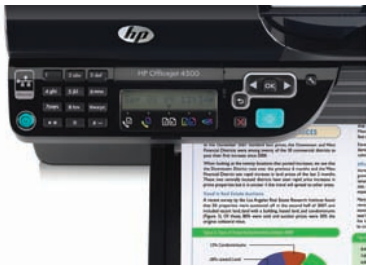

# HP Officejet 4500 All-in-One Printer

The HP Officejet 4500 All-in-One is designed for home office/micro-business users who need an affordable network-ready device offering professional colour at a low cost per page, with the convenience of built-in scan, copy and fax tools.

### Enjoy fast printing and a whole range of productivity-enhancing tools and features.

- Print and copy documents at up to 28 ppm black, 22 ppm colour, or get speeds equivalent to a laser printer with up to 6 ppm black/4 ppm colour[4].
- Leave multipage documents to fax, scan and copy using the 20-page Automatic Document Feeder.
- Digitise images for use in marketing materials or scan documents direct to email or a network computer.
- Take advantage of business fax features including 33.6 Kbps modem and 100-page memory, and view/archive incoming faxes directly on your PC.