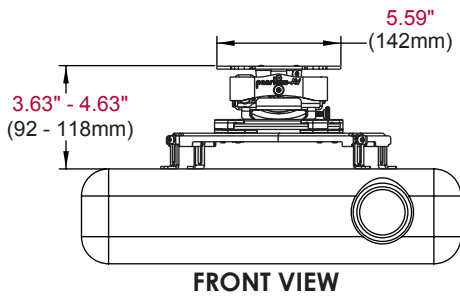

Product Specifications

	DIMENSIONS (W x H x D)	PRODUCT WEIGHT	LOAD CAPACITY	FINISH	AVAILABLE COLORS
PRSS-UNV(-S)(-W)	4.79"-17.63" x 3.63"-4.63" x 4.79"-17.63" (122-448 x 92-118 x 122-448mm)	3.5lb (1.6kg)	50lb (22kg)	Powder Coat	PRSS-UNV Black PRSS-UNV-S Silver PRSS-UNV-W White

Package Specifications

	PACKAGE SIZE (W x H x D)	PACKAGE SHIP WEIGHT	PACKAGE UPC CODE	PACKAGE CONTENTS	UNITS IN PACKAGE
PRSS-UNV(-S)(-W)	6.25" x 12.25" x 3.25" (158 x 311 x 82mm)	3.7lb (1.7kg)	PRSS-UNV: 735029281825 PRSS-UNV-S: 735029281832 PRSS-UNV-W: 735029281856	Projector Mount, Spider® Universal Adapter Plate, Mounting and Projector Attachment Hardware, Assembly Instructions	1

Accessories

ACC and CMJ models: Ceiling plates
AEC, ALU and Ext models: Extension columns

PWA-14(S)(W): Projector wall arm
EX models: Ceiling/wall extension columns

All dimensions = inch (mm)

SWIVEL (YAW) 360° (when attached to extension column)
+/- 15° (when flush mounted)