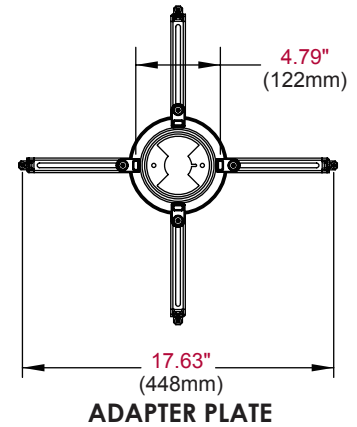

Product Specifications

	DIMENSIONS (W x H x D)	PRODUCT WEIGHT	LOAD CAPACITY	FINISH	AVAILABLE COLORS
PRSS-UNV(-S)(-W)	4.79"-17.63" x 3.63"-4.63" x 4.79"-17.63" (122-448 x 92-118 x 122-448mm)	3.5lb (1.6kg)	50lb (22kg)	Powder Coat	PRSS-UNV Black PRSS-UNV-S Silver PRSS-UNV-W White

Package Specifications

	PACKAGE SIZE (W x H x D)	PACKAGE SHIP WEIGHT	PACKAGE UPC CODE	PACKAGE CONTENTS	UNITS IN PACKAGE
PRSS-UNV(-S)(-W)	6.25" x 12.25" x 3.25" (158 x 311 x 82mm)	3.7lb (1.7kg)	PRSS-UNV: 735029281825 PRSS-UNV-S: 735029281832 PRSS-UNV-W: 735029281856	Projector Mount, Spider® Universal Adapter Plate, Mounting and Projector Attachment Hardware, Assembly Instructions	1

Accessories

ACC and CMJ models: Ceiling plates
AEC, ALU and Ext models: Extension columns

PWA-14(S)(W): Projector wall arm
EX models: Ceiling/wall extension columns

All dimensions = inch (mm)

SWIVEL (YAW) 360° (when attached to extension column)
+/- 15° (when flush mounted)