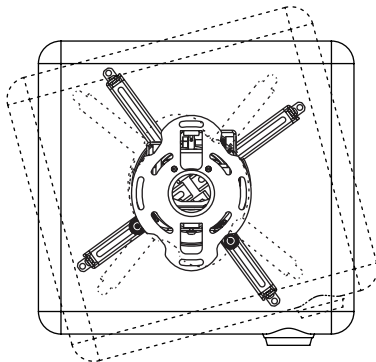

Max load: 50lb (22kg)

FEATURES

- Independent roll, pitch and yaw adjustments provide easy image alignment
- Specifications::
 - Pitch: +15°/-20°
 - Roll: ±5°
 - Swivel: 360°
- Pre-installed security screws provide optional tilt and roll lock to prevent tampering and adjustments
- Low profile design allows projector to be flush with the ceiling
- "U" pitch bracket for easy cable routing
- Quick release mechanism to easily service projector

Product Specifications

	DIMENSIONS (W x H x D)	PRODUCT WEIGHT	LOAD CAPACITY	FINISH	AVAILABLE COLORS
PRSS-UNV(-S)(-W)	4.79"-17.63" x 3.63"-4.63" x 4.79"-17.63" (122-448 x 92-118 x 122-448mm)	3.5lb (1.6kg)	50lb (22kg)	Powder Coat	PRSS-UNV Black PRSS-UNV-S Silver PRSS-UNV-W White

Package Specifications

	PACKAGE SIZE (W x H x D)	PACKAGE SHIP WEIGHT	PACKAGE UPC CODE	PACKAGE CONTENTS	UNITS IN PACKAGE
PRSS-UNV(-S)(-W)	6.25" x 12.25" x 3.25" (158 x 311 x 82mm)	3.7lb (1.7kg)	PRSS-UNV: 735029281825 PRSS-UNV-S: 735029281832 PRSS-UNV-W: 735029281856	Projector Mount, Spider® Universal Adapter Plate, Mounting and Projector Attachment Hardware, Assembly Instructions	1

Accessories

ACC and CMJ models: Ceiling plates
AEC, ALU and Ext models: Extension columns

PWA-14(S)(W): Projector wall arm
EX models: Ceiling/wall extension columns

All dimensions = inch (mm)

SWIVEL (YAW) 360° (when attached to extension column)
+/- 15° (when flush mounted)