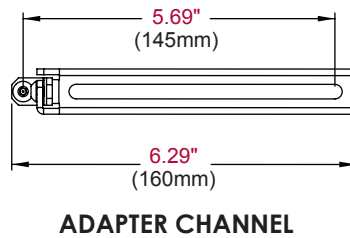

Product Specifications

	DIMENSIONS (W x H x D)	PRODUCT WEIGHT	LOAD CAPACITY	FINISH	AVAILABLE COLORS
PRSS-UNV(-S)(-W)	4.79"-17.63" x 3.63"-4.63" x 4.79"-17.63" (122-448 x 92-118 x 122-448mm)	3.5lb (1.6kg)	50lb (22kg)	Powder Coat	PRSS-UNV Black PRSS-UNV-S Silver PRSS-UNV-W White

Package Specifications

	PACKAGE SIZE (W x H x D)	PACKAGE SHIP WEIGHT	PACKAGE UPC CODE	PACKAGE CONTENTS	UNITS IN PACKAGE
PRSS-UNV(-S)(-W)	6.25" x 12.25" x 3.25" (158 x 311 x 82mm)	3.7lb (1.7kg)	PRSS-UNV: 735029281825 PRSS-UNV-S: 735029281832 PRSS-UNV-W: 735029281856	Projector Mount, Spider® Universal Adapter Plate, Mounting and Projector Attachment Hardware, Assembly Instructions	1

Accessories

ACC and CMJ models: Ceiling plates
AEC, ALU and Ext models: Extension columns

PWA-14(S)(W): Projector wall arm
EX models: Ceiling/wall extension columns

All dimensions = inch (mm)

SWIVEL (YAW) 360° (when attached to extension column)
+/- 15° (when flush mounted)