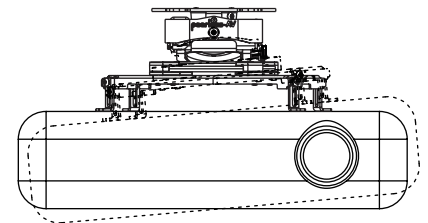

+/- 5° ROLL

ARCHITECTS SPECIFICATIONS

The PRSS Projector Mount shall be a Peerless-AV model PRSS-UNV and shall be located where indicated on the plans. Assembly and installation shall be done according to instructions provided by the manufacturer.