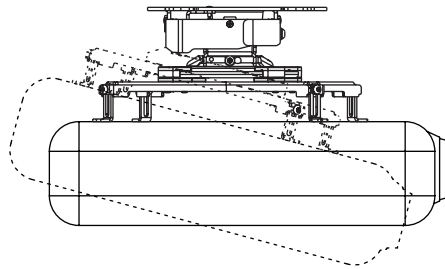

Package Specifications

	PACKAGE SIZE (W x H x D)	PACKAGE SHIP WEIGHT	PACKAGE UPC CODE	PACKAGE CONTENTS	UNITS IN PACKAGE
PRSS-UNV(-S)(-W)	6.25" x 12.25" x 3.25" (158 x 311 x 82mm)	3.7lb (1.7kg)	PRSS-UNV: 735029281825 PRSS-UNV-S: 735029281832 PRSS-UNV-W: 735029281856	Projector Mount, Spider® Universal Adapter Plate, Mounting and Projector Attachment Hardware, Assembly Instructions	1

Accessories

ACC and CMJ models: Ceiling plates
AEC, ALU and Ext models: Extension columns

PWA-14(S)(W): Projector wall arm
EX models: Ceiling/wall extension columns

All dimensions = inch (mm)

SWIVEL (YAW) 360° (when attached to extension column)
+/- 15° (when flush mounted)