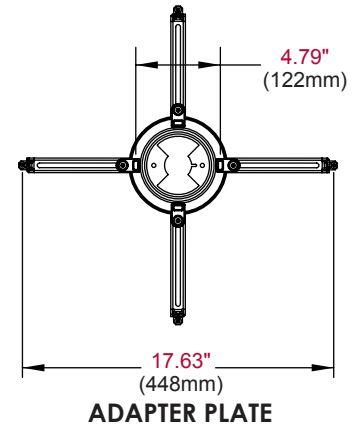

Product Specifications

	DIMENSIONS (W x H x D)	PRODUCT WEIGHT	LOAD CAPACITY	FINISH	AVAILABLE COLORS
PRSS-UNV(-S)(-W)	4.79"-17.63" x 3.63"-4.63" x 4.79"-17.63" (122-448 x 92-118 x 122-448mm)	3.5lb (1.6kg)	50lb (22kg)	Powder Coat	PRSS-UNV Black PRSS-UNV-S Silver PRSS-UNV-W White

Package Specifications

	PACKAGE SIZE (W x H x D)	PACKAGE SHIP WEIGHT	PACKAGE UPC CODE	PACKAGE CONTENTS	UNITS IN PACKAGE
PRSS-UNV(-S)(-W)	6.25" x 12.25" x 3.25" (158 x 311 x 82mm)	3.7lb (1.7kg)	PRSS-UNV: 735029281825 PRSS-UNV-S: 735029281832 PRSS-UNV-W: 735029281856	Projector Mount, Spider® Universal Adapter Plate, Mounting and Projector Attachment Hardware, Assembly Instructions	1

Accessories

ACC and CMJ models: Ceiling plates
AEC, ALU and Ext models: Extension columns

PWA-14(S)(W): Projector wall arm
EX models: Ceiling/wall extension columns

All dimensions = inch (mm)

SWIVEL (YAW) 360° (when attached to extension column)
+/- 15° (when flush mounted)