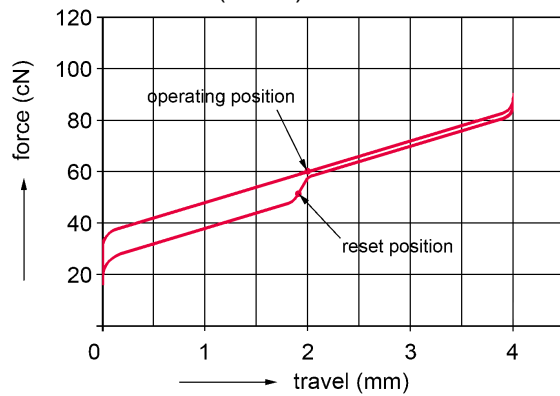

1 Operation characteristics:

- BLACK SWITCH Linear (60 cN)