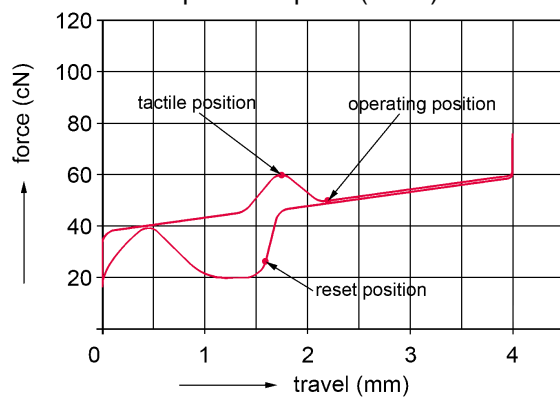

- BLUE SWITCH Click pressure point (60cN)