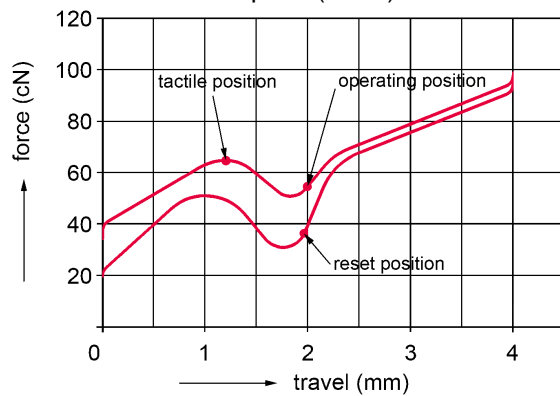

	Product name	Order number	EAN code	Layout (country or language)	Housing colour	Key colour	Operation characteristics <sup>1</sup>	Number of Keys
45	G80-3000	G80-3000LSCRC-2	4025112058707	English (US) / Chinese	black	black	BLUE SWITCH Click pressure point (60cN)	104
46	G80-3000	G80-3000LSCSL-0	4025112065057	Slovenia	light grey	light grey	BLUE SWITCH Click pressure point (60cN)	105

## 1 Operation characteristics:

- BLACK SWITCH Linear (60 cN)

- BLUE SWITCH Click pressure point (60cN)

- CLEAR SWITCH Pressure point (65cN)

**EN** - For pricing and availability in your local country please visit one of the below links: