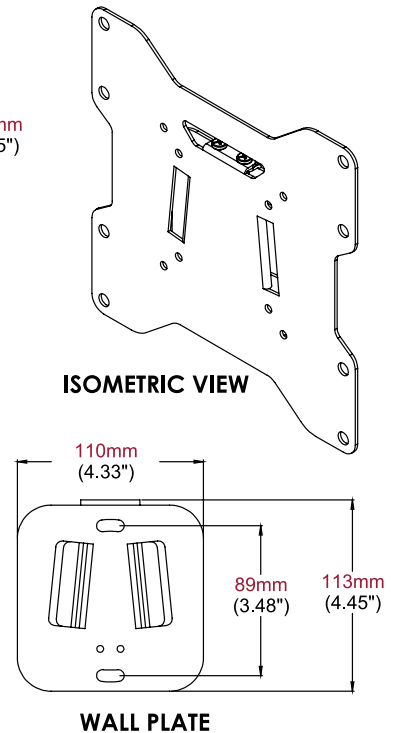

FR

Cette fiche technique est
présentée par le fabricant

TRF632

tru•vue™

Medium Flat-to-Wall Mount

For 15" to 37" LCD Displays

Locate mid-sized screens almost anywhere with this compact, versatile mount. Simply attach the wall plate to the wall, the adaptor to the screen and hook it on to the wall plate - done. At only 14mm (0.55") from the wall, this sleek mount is ideal for low-profile applications.

FEATURES

- Fits 15" to 37" Flat Panel TVs with VESA® 75, 100, 200x100 and 200x200mm mounting patterns
- Level installation ensured with built-in spirit level
- Simple hook-on design for quick and easy installation
- Includes all necessary wall mounting and TV attachment hardware
- Smooth matt black finish for a discreet and unobtrusive appearance
- 5-year warranty

Display size: 15-37"

Max load: 25kg (55lbs)

Part No.	For Screen Sizes	Product Description	Single item UPC	Outer carton qty	Outer carton UPC
TRF632	15-37"	Flat-to-Wall Mount	735029277637	10pcs	10735029277634