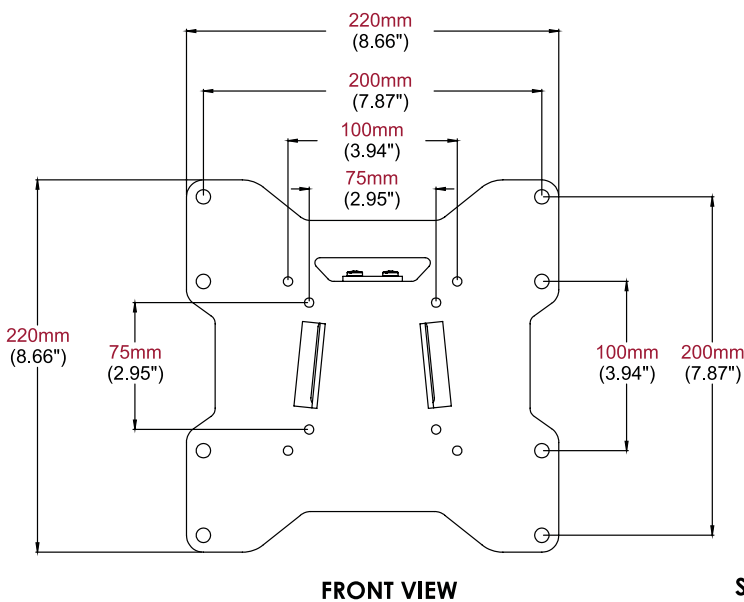

FR

Cette fiche technique est
présentée par le fabricant

TRF632

tru•vue™

Medium Flat-to-Wall Mount

For 15" to 37" LCD Displays

Locate mid-sized screens almost anywhere with this compact, versatile mount. Simply attach the wall plate to the wall, the adaptor to the screen and hook it on to the wall plate - done. At only 14mm (0.55") from the wall, this sleek mount is ideal for low-profile applications.

FEATURES

- Fits 15" to 37" Flat Panel TVs with VESA® 75, 100, 200x100 and 200x200mm mounting patterns
- Level installation ensured with built-in spirit level
- Simple hook-on design for quick and easy installation
- Includes all necessary wall mounting and TV attachment hardware
- Smooth matt black finish for a discreet and unobtrusive appearance
- 5-year warranty

Display size: 15-37"

Max load: 25kg (55lbs)

Part No.	For Screen Sizes	Product Description	Single item UPC	Outer carton qty	Outer carton UPC
TRF632	15-37"	Flat-to-Wall Mount	735029277637	10pcs	10735029277634