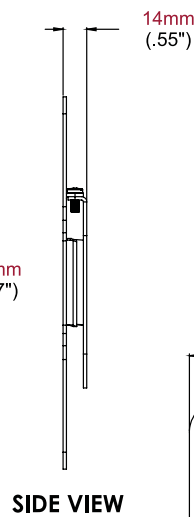

FR

Cette fiche technique est
présentée par le fabricant

TRF632

tru•vue™

Medium Flat-to-Wall Mount

For 15" to 37" LCD Displays

Locate mid-sized screens almost anywhere with this compact, versatile mount. Simply attach the wall plate to the wall, the adaptor to the screen and hook it on to the wall plate - done. At only 14mm (0.55") from the wall, this sleek mount is ideal for low-profile applications.

FEATURES

- Fits 15" to 37" Flat Panel TVs with VESA® 75, 100, 200x100 and 200x200mm mounting patterns
- Level installation ensured with built-in spirit level
- Simple hook-on design for quick and easy installation
- Includes all necessary wall mounting and TV attachment hardware
- Smooth matt black finish for a discreet and unobtrusive appearance
- 5-year warranty

Display size: 15-37"

Max load: 25kg (55lbs)

Part No.	For Screen Sizes	Product Description	Single item UPC	Outer carton qty	Outer carton UPC
TRF632	15-37"	Flat-to-Wall Mount	735029277637	10pcs	10735029277634