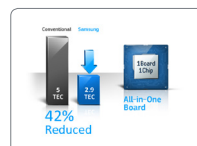

Low power consumption

With its ingenious All-in-One board, overall energy consumption is kept low by minimising power requirements. In fact, compared to a conventional board it reduces TEC (Typical Electricity Consumption) by up to 42%. Meanwhile, Samsung Instant Fusing System (IFS) technology helps you print and copy faster, use less energy, and reduce energy costs.